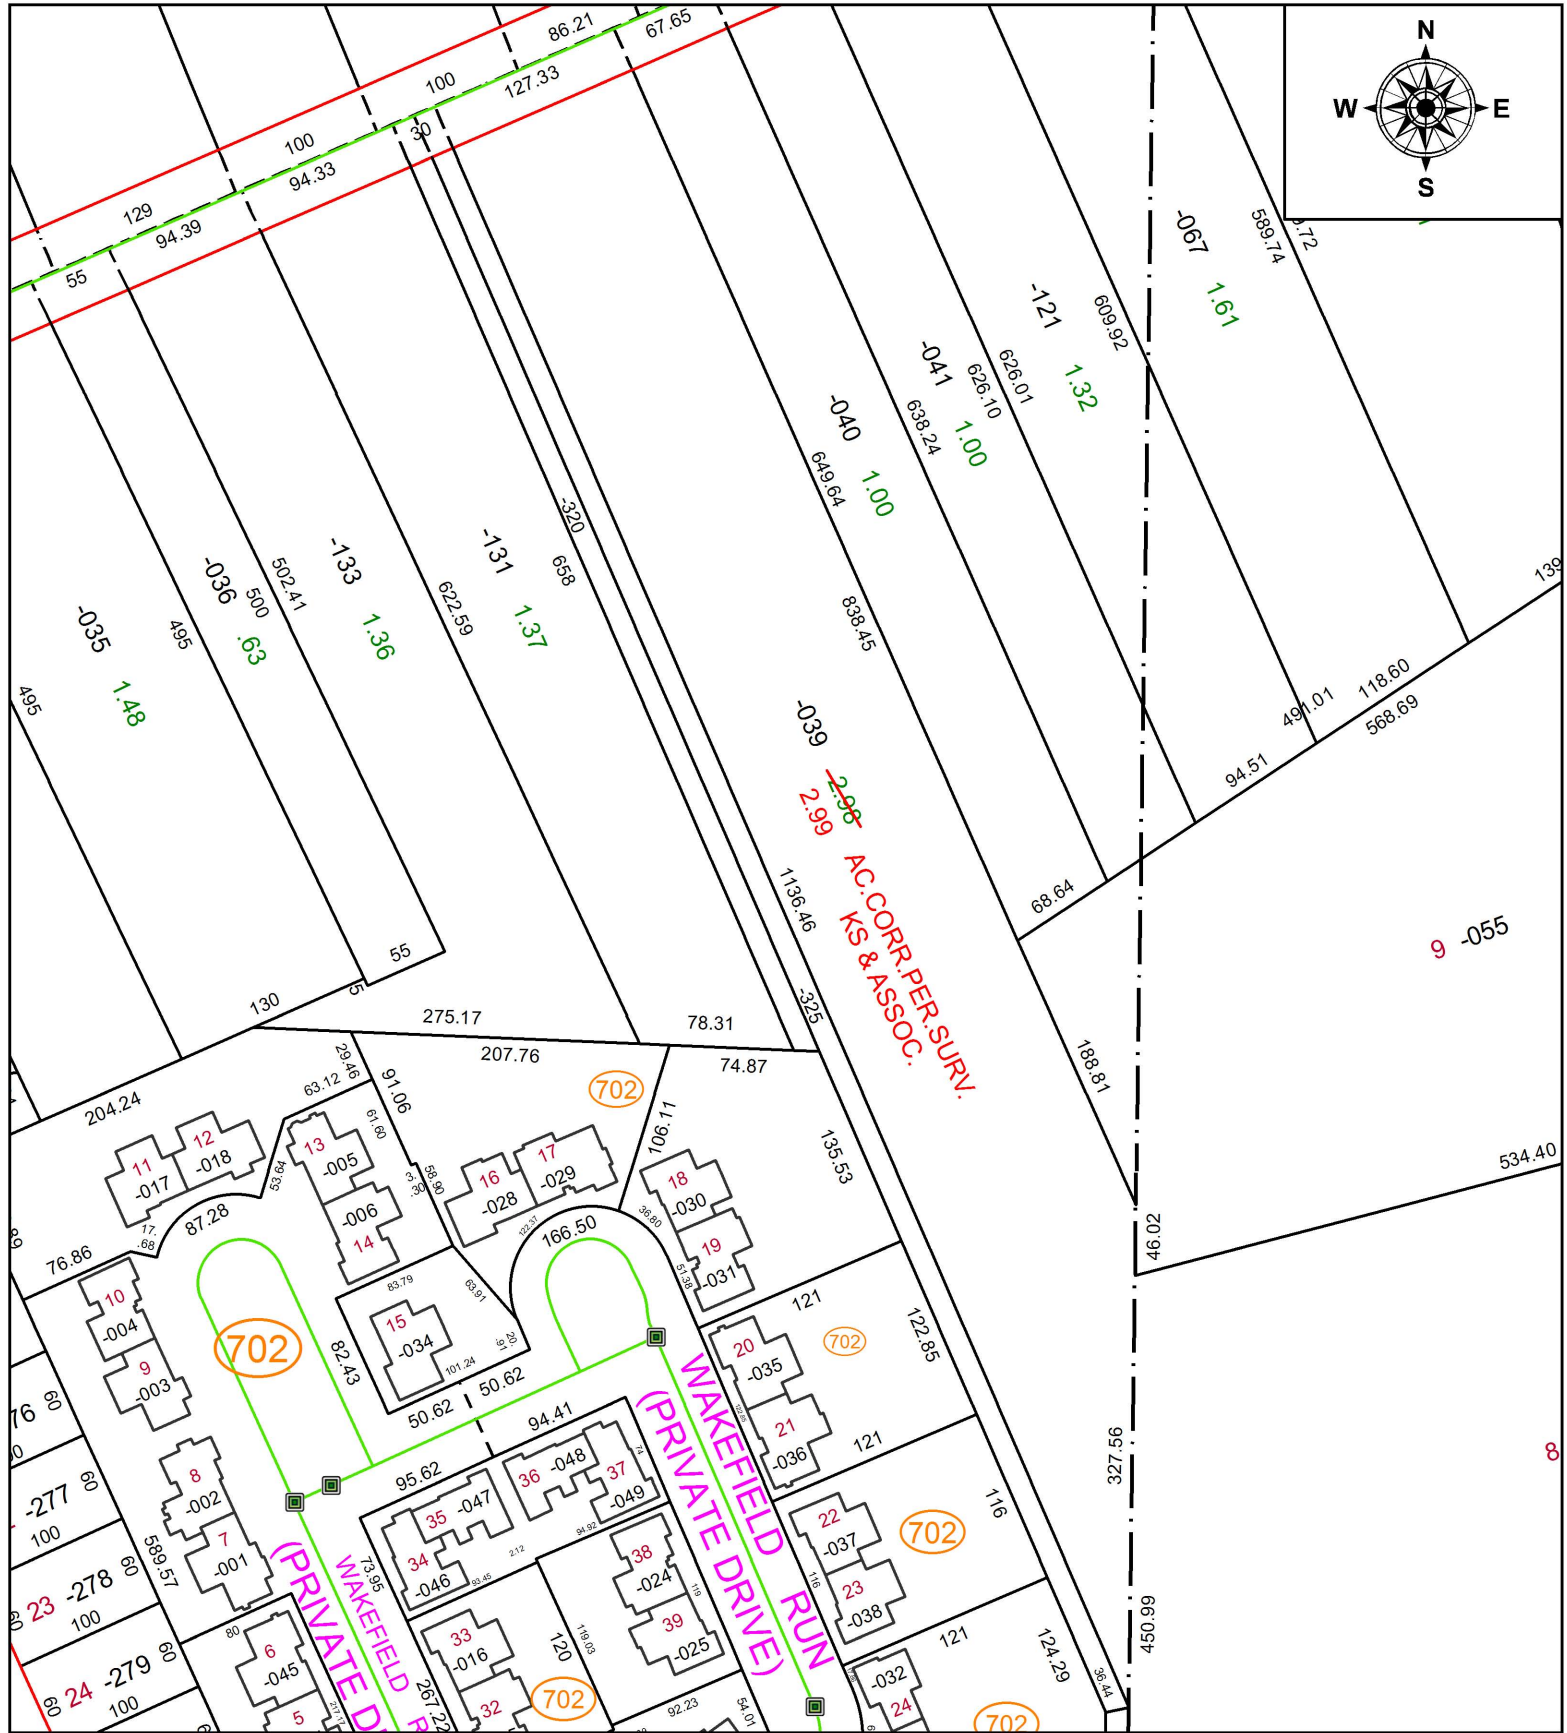

PARENT PARCEL: 07-00-038-000-039

CHILD PARCEL:

STARTING POINT: INTERSECTION OF C/L OF RACE RD. AND C/L OF SUGAR RIDGE RD.

19-04195-A

SPLITS/DEEDS PROCESSED

LORAIN COUNTY TAX MAP DEPARTMENT
226 MIDDLE AVE. ELYRIA, OH

SURVEYED BY: KS & ASSOC.

CLOSURE: 1:957,782

MAP PAGE(S): 7-00-038

APPROVED BY: RRM DATE: 9-25-19

SCALE: 1" = 125 PRIOR INSTRUMENT: 2019093069