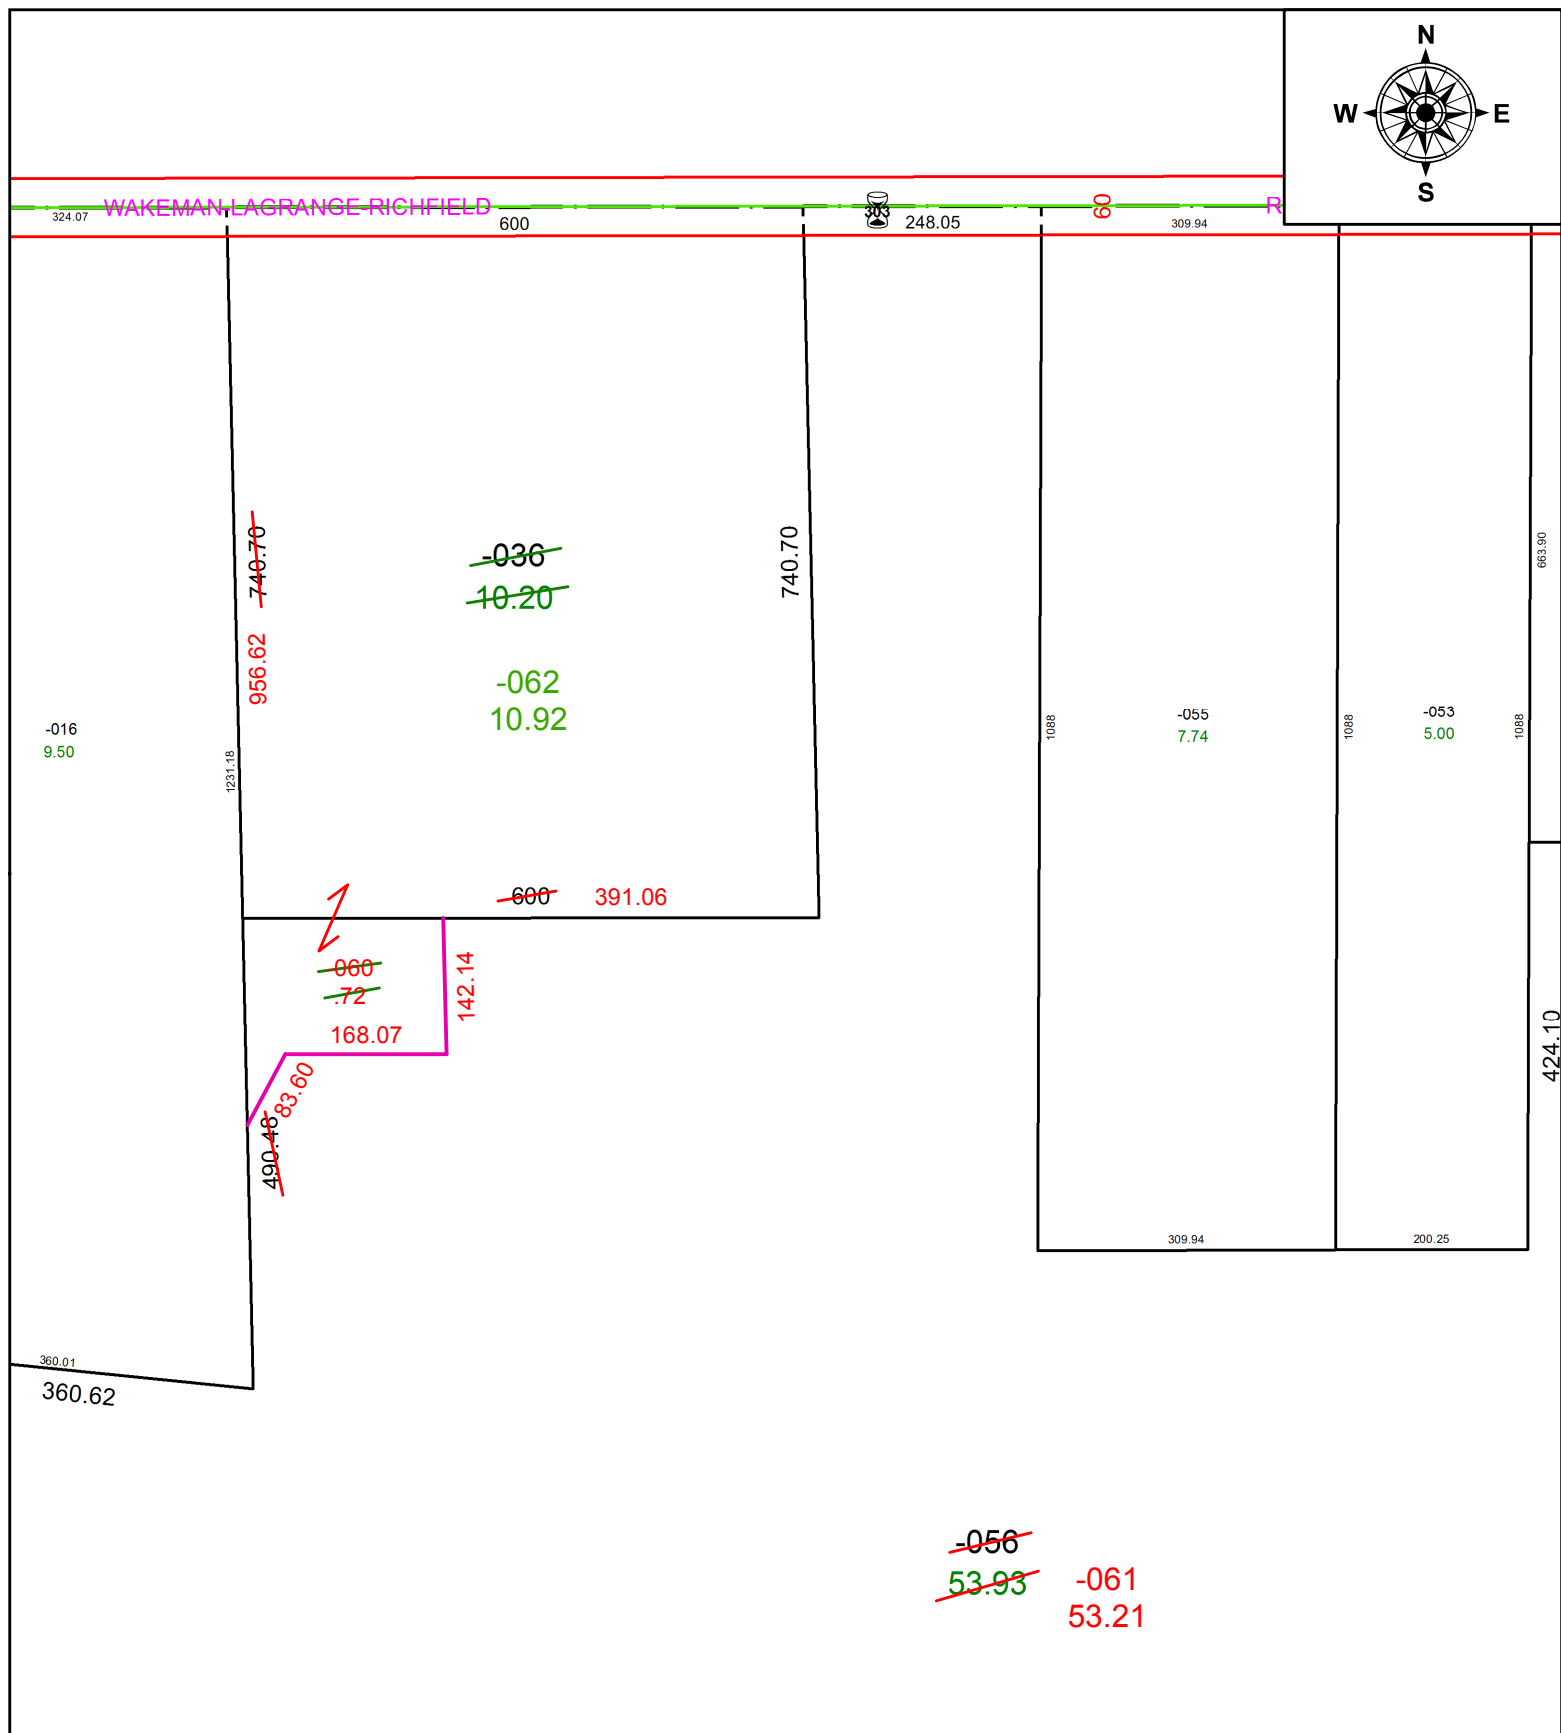

PARENT PARCEL: 15-00-058-000-036, -056

CHILD PARCEL: 15-00-058-000-060 THRU -062

STARTING POINT: NORTHWEST CORNER OF O.L.58

20-04192

SPLITS/DEEDS PROCESSED
 LORAIN COUNTY TAX MAP DEPARTMENT
 226 MIDDLE AVE. ELYRIA, OH

SURVEYED BY: ALEX MARKS
 CLOSURE: 1:97,007
 MAP PAGE(S): 15-00-058
 APPROVED BY: RRM DATE: 10-14-20
 SCALE: 1" = 200 PRIOR INSTRUMENT: 20090289142