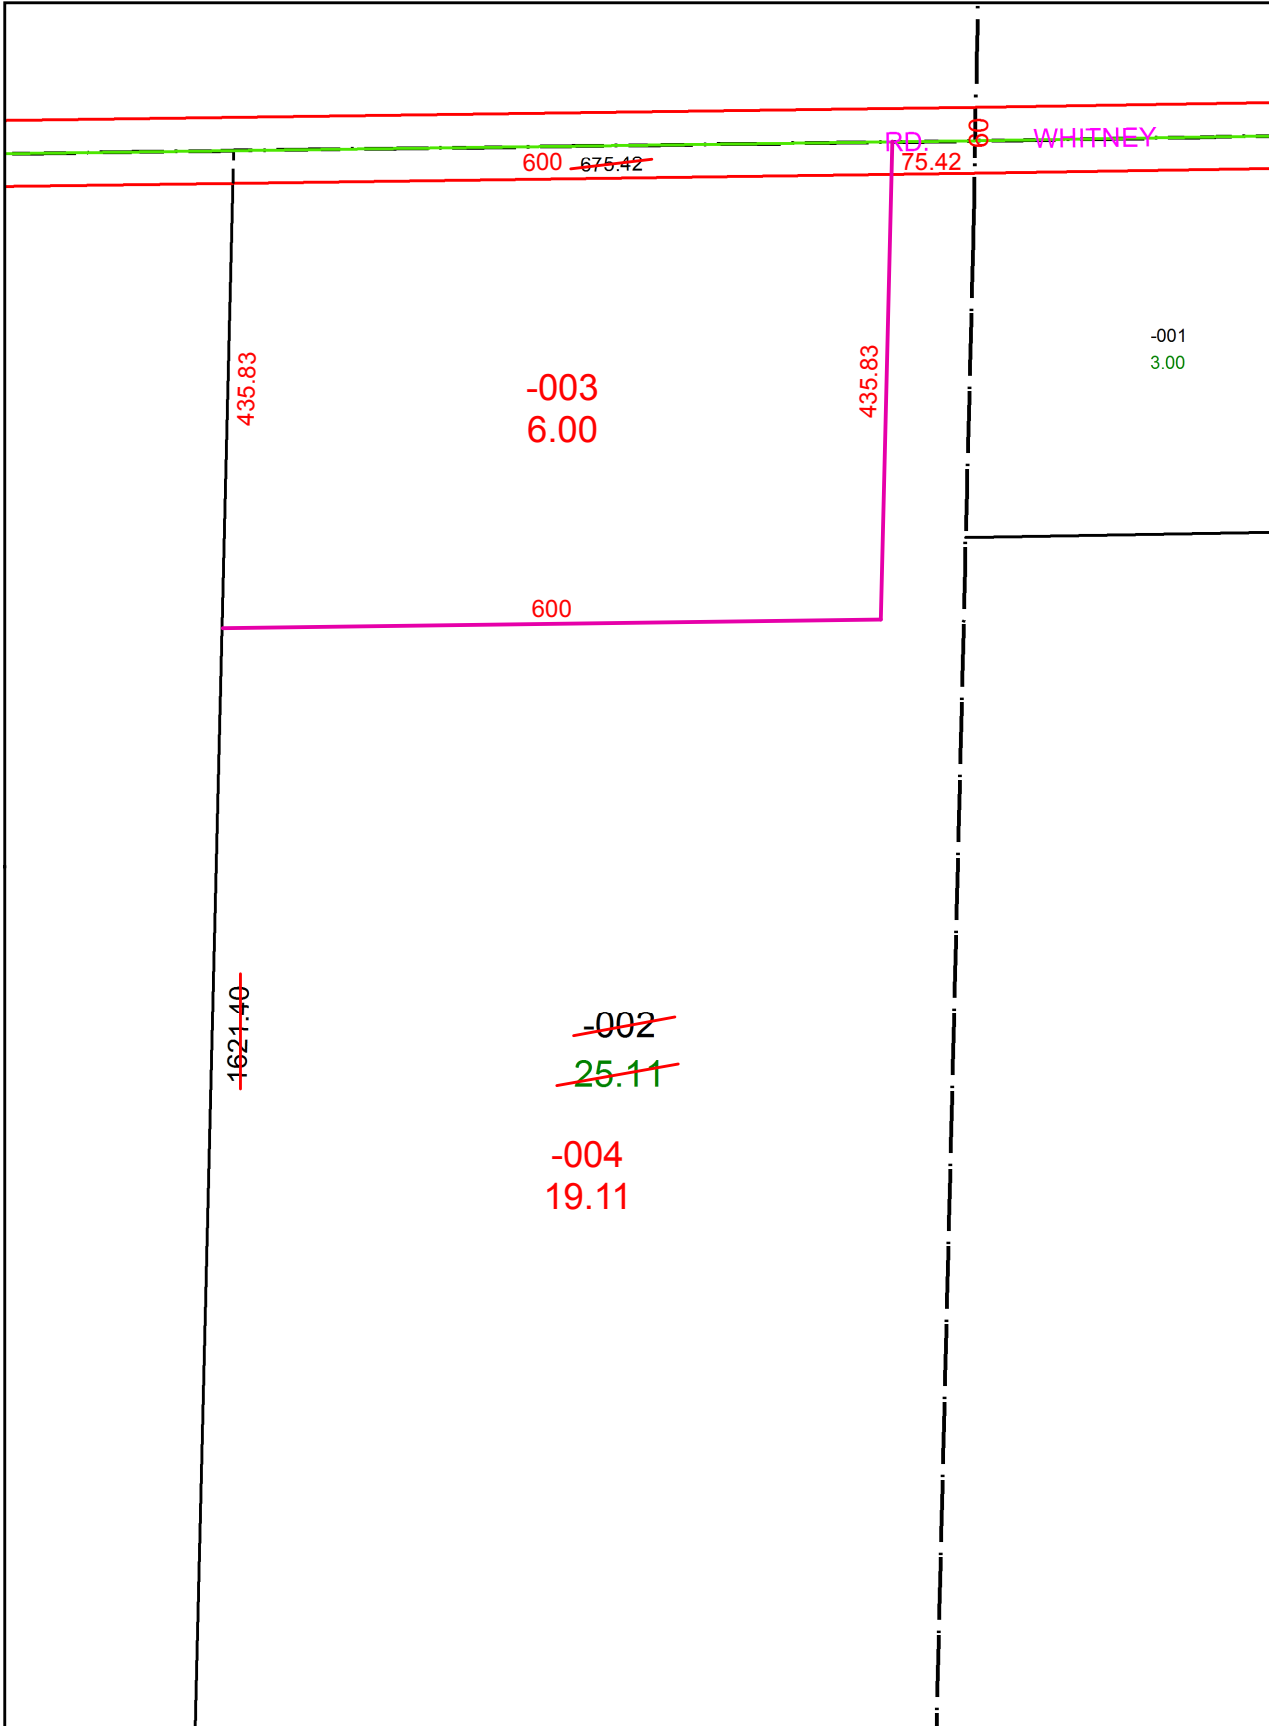

PARENT PARCEL: 14-00-118-000-002

CHILD PARCEL: 14-00-118-000-003, -004

STARTING POINT: NORTHEAST CORNER OF O.L. 118

20-04170

SPLITS/DEEDS PROCESSED
 LORAIN COUNTY TAX MAP DEPARTMENT
 226 MIDDLE AVE. ELYRIA, OH

SURVEYED BY: RICHARD D. CARLSON

CLOSURE: 1:2147483648

MAP PAGE(S): 14-00-118

APPROVED BY: RRM DATE: 8-21-20

SCALE: 1" = 175 PRIOR INSTRUMENT: 20070225303