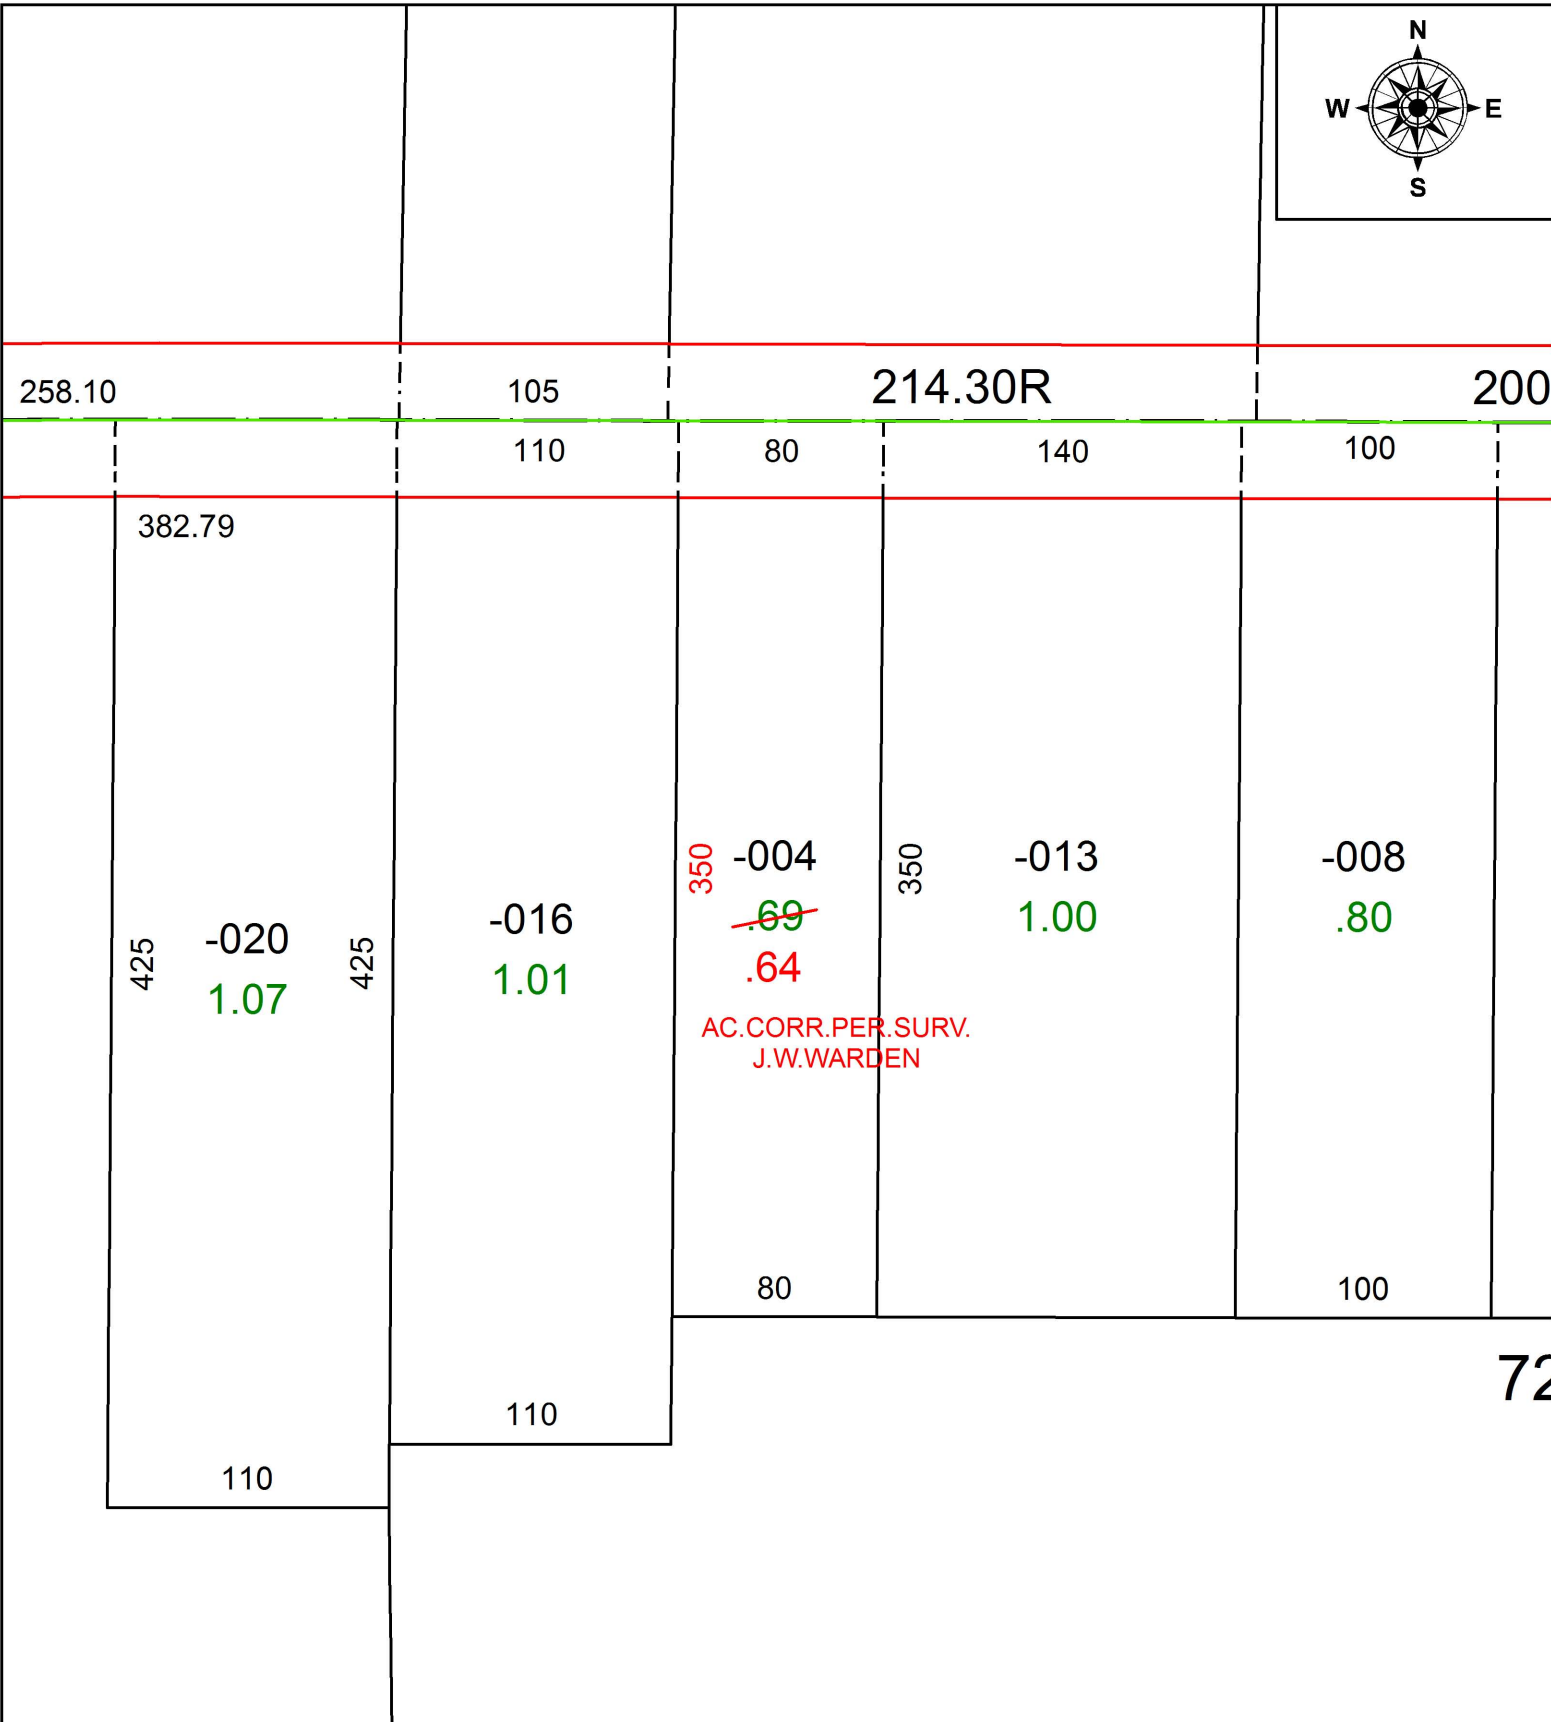

PARENT PARCEL: 12-00-093-000-004

CHILD PARCEL:

STARTING POINT: NORTHEAST CORNER OF O.L.93

19-04153-A

SPLITS/DEEDS PROCESSED
 LORAIN COUNTY TAX MAP DEPARTMENT
 226 MIDDLE AVE. ELYRIA, OH

SURVEYED BY: J.W. WARDEN
 CLOSURE: 1:2147483648
 MAP PAGE(S): 12-00-093
 APPROVED BY: RRM DATE: 7-23-19
 SCALE: 1" = 75' PRIOR INSTRUMENT: DV 1341/605