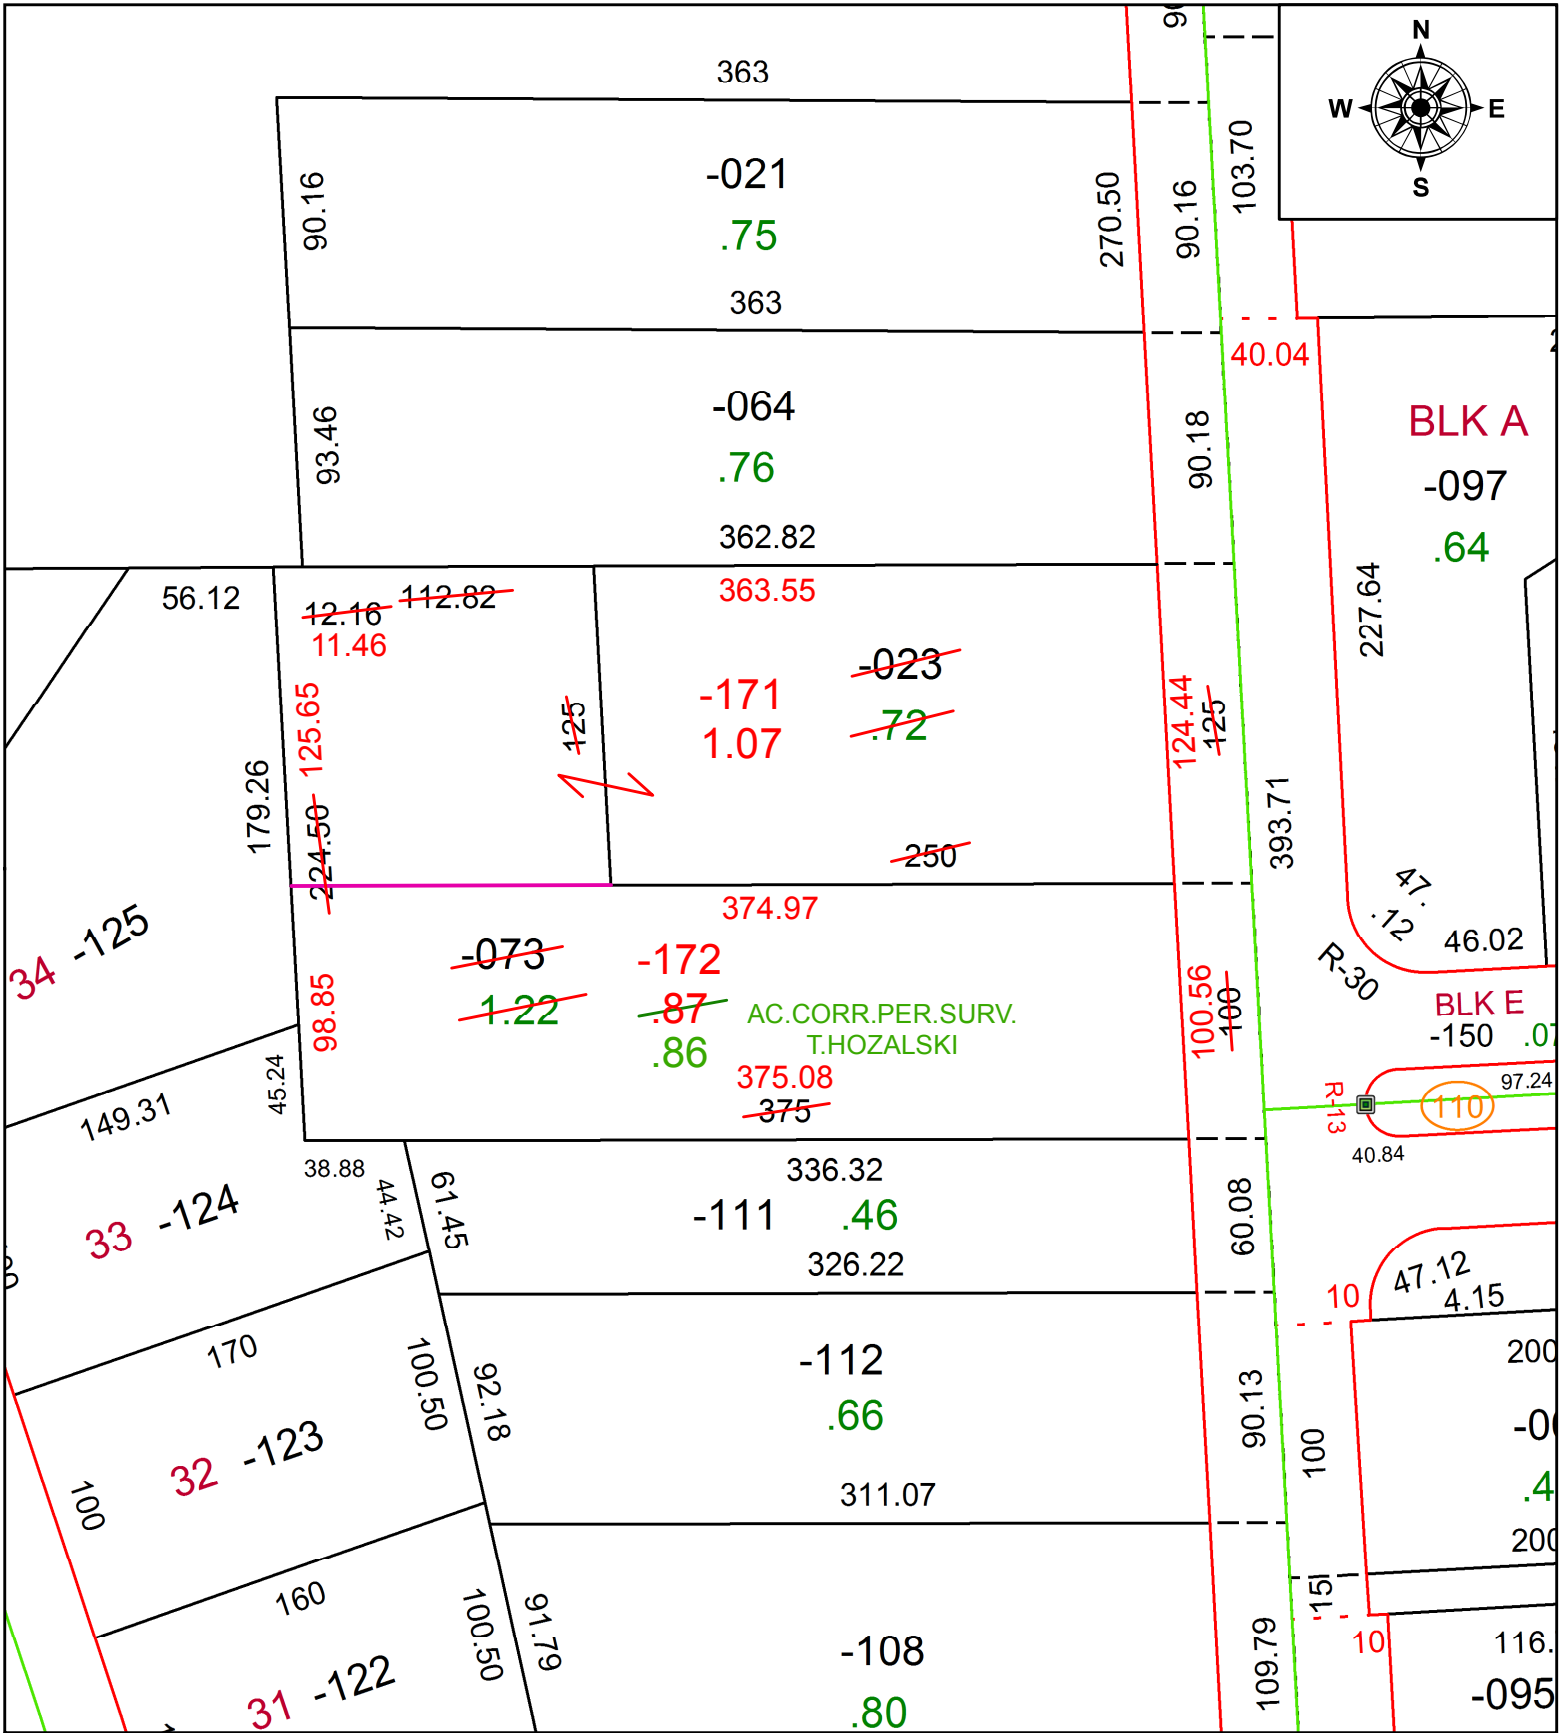

PARENT PARCEL: 04-00-015-109-023, -073

CHILD PARCEL: 04-00-015-109-171, -172

STARTING POINT: INTERSECTION OF C/L OF CENTER RD, AND SOUTH LINE OF SEC. 15

20-04149

**SPLITS/DEEDS PROCESSED**  
 LORAIN COUNTY TAX MAP DEPARTMENT  
 226 MIDDLE AVE. ELYRIA, OH

SURVEYED BY: TIMOTHY D. HOZALSKI

CLOSURE: 1:149,502

MAP PAGE(S): 4-00-015

APPROVED BY: RRM DATE: 7-15-20

SCALE: 1" = 75 PRIOR INSTRUMENT: 20200751398