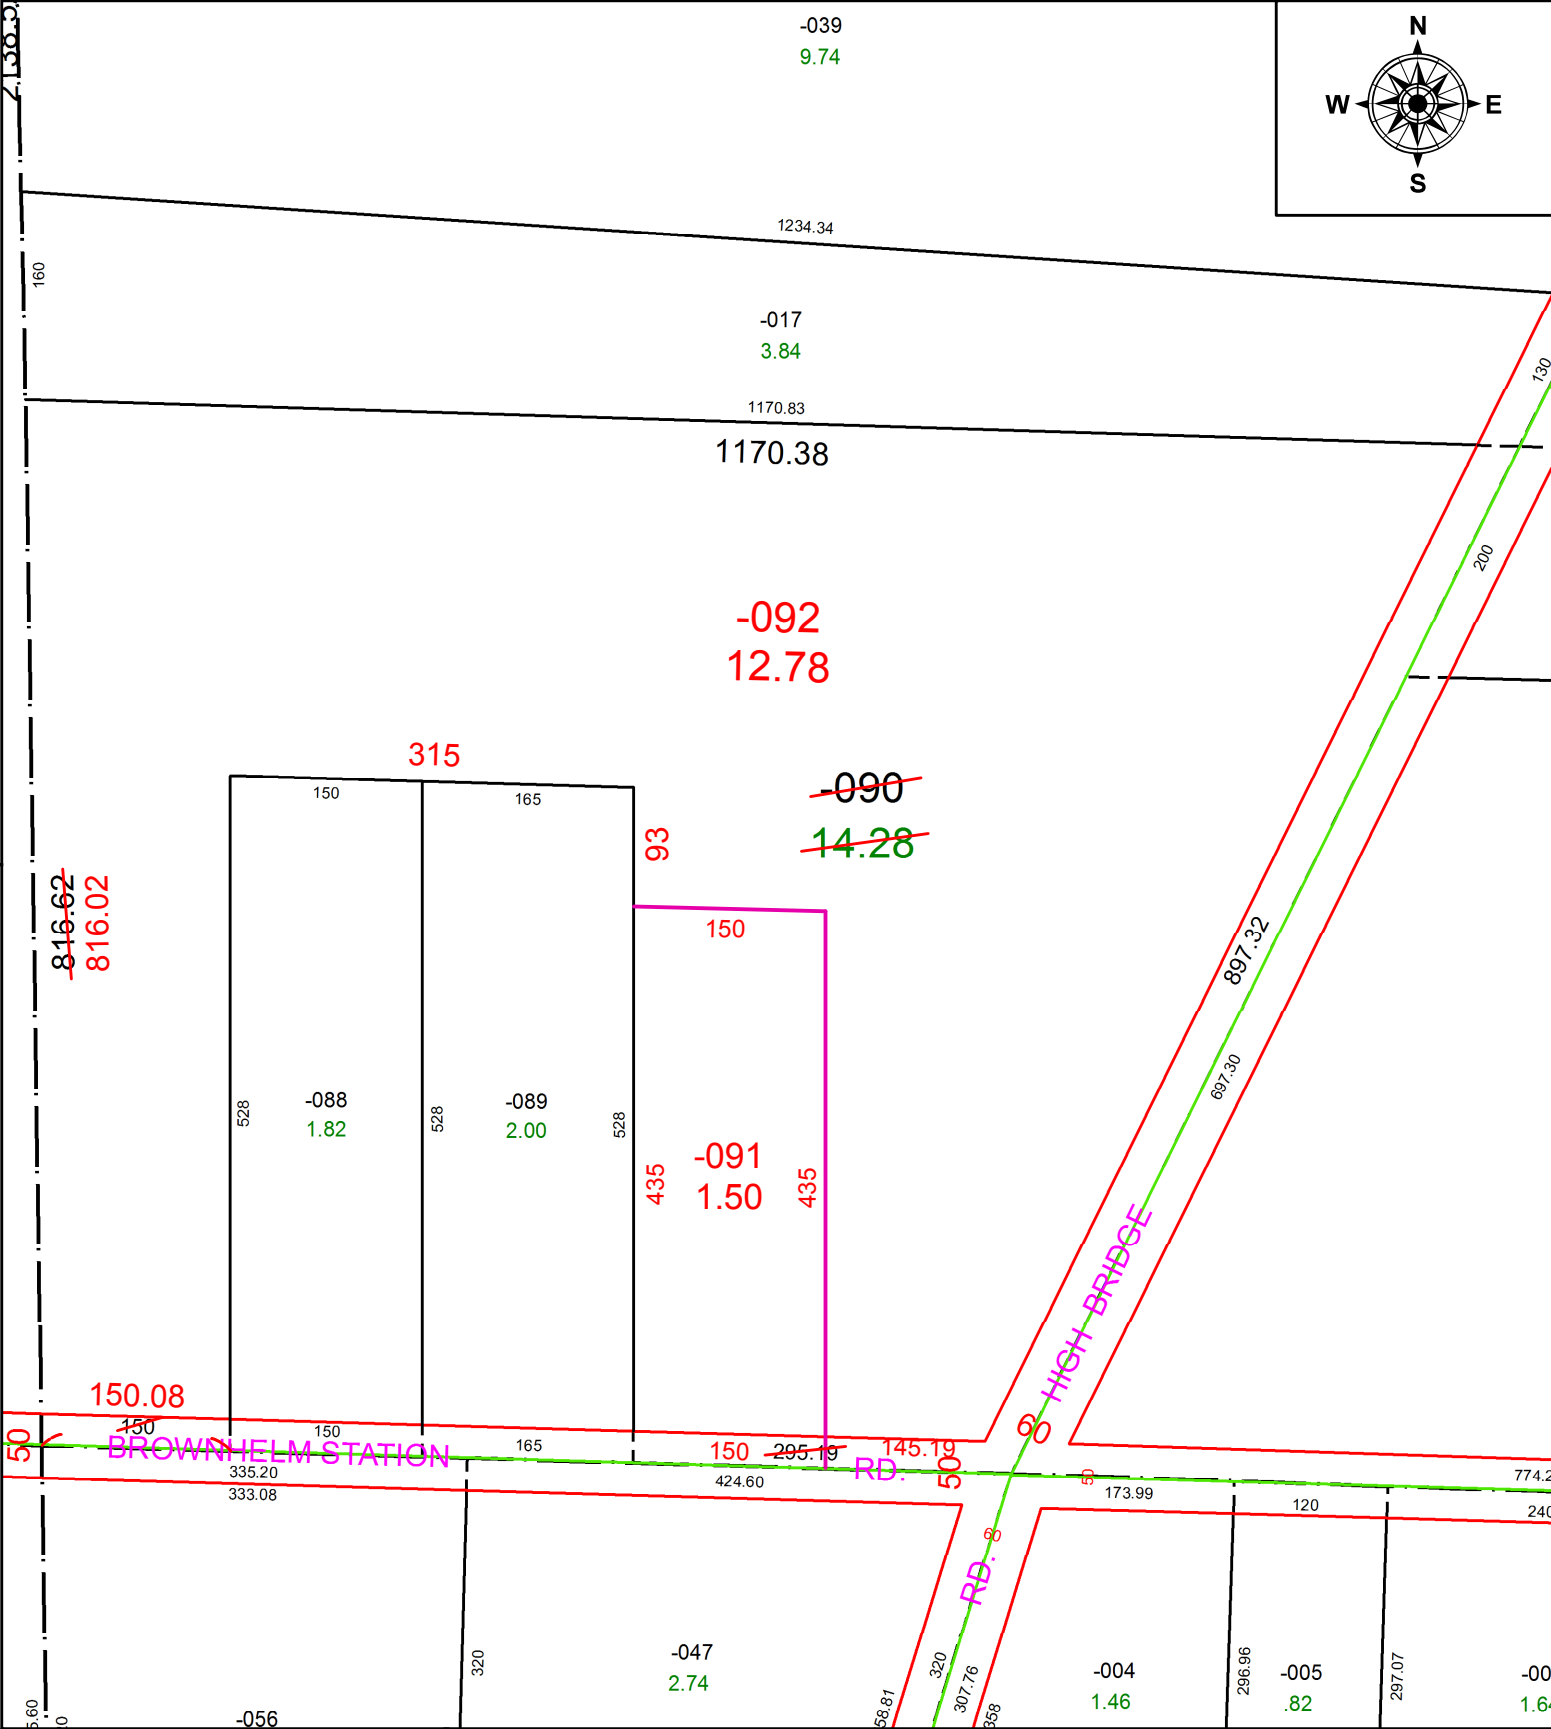

PARENT PARCEL: 01-00-015-000-090

CHILD PARCEL: 01-00-015-000-091, -092

STARTING POINT: SOUTHWEST CORNER OF O.L.15

20-04123

 **SPLITS/DEEDS PROCESSED**
LORAIN COUNTY TAX MAP DEPARTMENT
226 MIDDLE AVE. ELYRIA, OH

SURVEYED BY: ALEX E. MARKS
CLOSURE: 1:978,664
MAP PAGE(S): 1-00-015
APPROVED BY: RRM **DATE:** 5-18-20
SCALE: 1" = 150 **PRIOR INSTRUMENT:** 20140530248