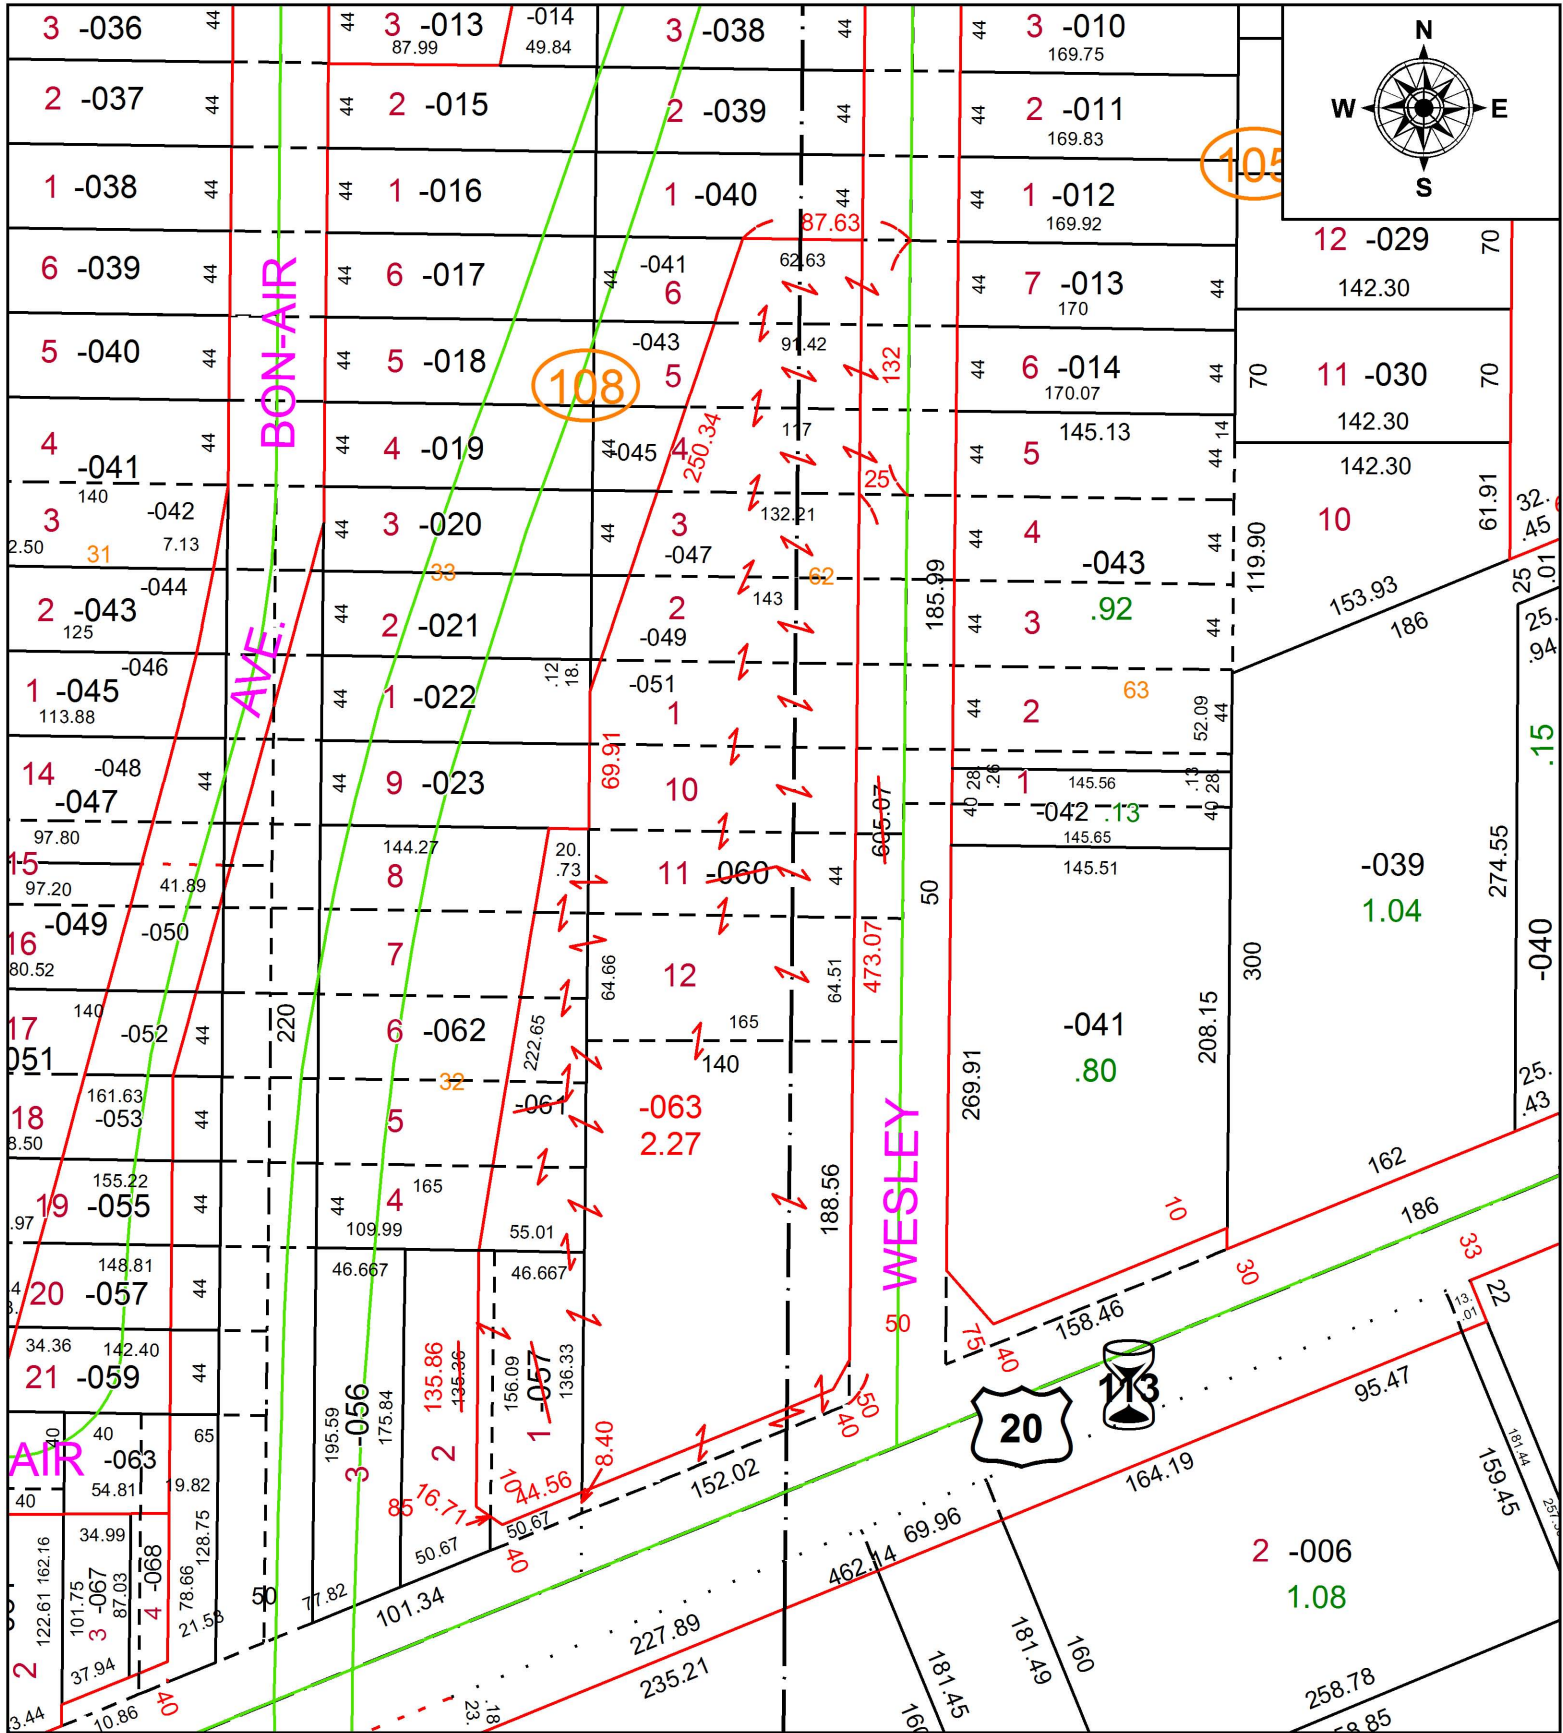

PARENT PARCEL: 06-25-022-108-057, -060, -061

CHILD PARCEL: 06-25-022-108-063

19-04122-C

STARTING POINT: NORTHEAST CORNER OF S/L 3 BLK 62 IN CITY FARMS ALLOTMENT

SPLITS/DEEDS PROCESSED
 LORAIN COUNTY TAX MAP DEPARTMENT
 226 MIDDLE AVE. ELYRIA, OH

SURVEYED BY: EDWARD E. NORTHROP

CLOSURE: 1:207,282

MAP PAGE(S): 6-25-022

APPROVED BY: RRM DATE: 6-21-19

SCALE: 1" = 100 PRIOR INSTRUMENT: OR 1377/615