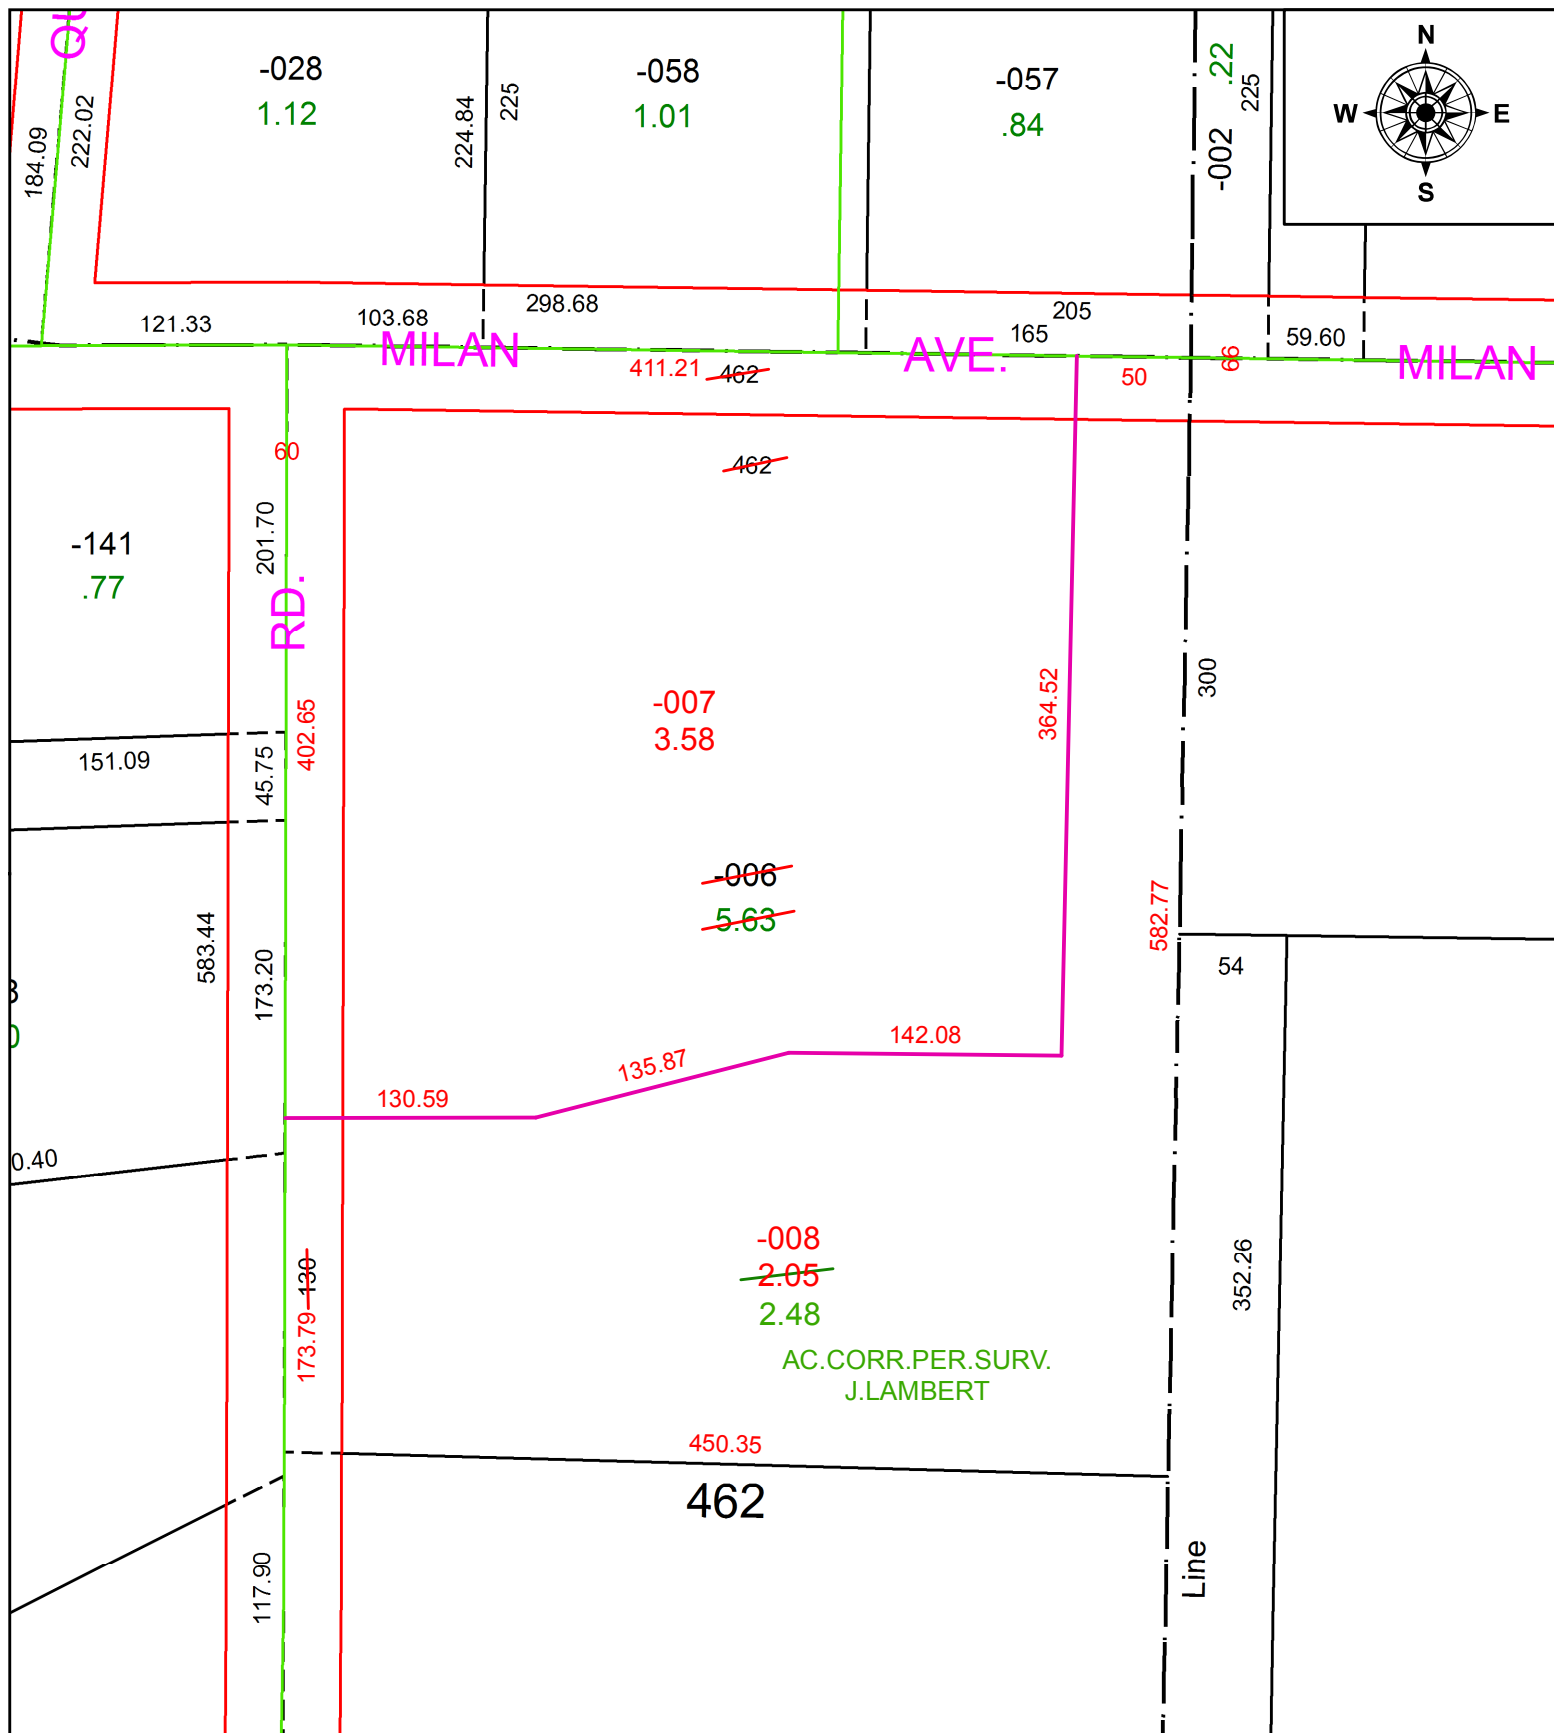

PARENT PARCEL: 05-00-097-104-006

CHILD PARCEL: 05-00-097-104-007, -008

STARTING POINT: SOUTHEAST CORNER OF O.L.97

20-04114

**SPLITS/DEEDS PROCESSED**  
 LORAIN COUNTY TAX MAP DEPARTMENT  
 226 MIDDLE AVE. ELYRIA, OH

SURVEYED BY: JOSHUA C. LAMBERT

CLOSURE: 1:436,431

MAP PAGE(S): 5-00-097

APPROVED BY: RRM DATE: 4-6-20

SCALE: 1" = 100 PRIOR INSTRUMENT: 20180670813