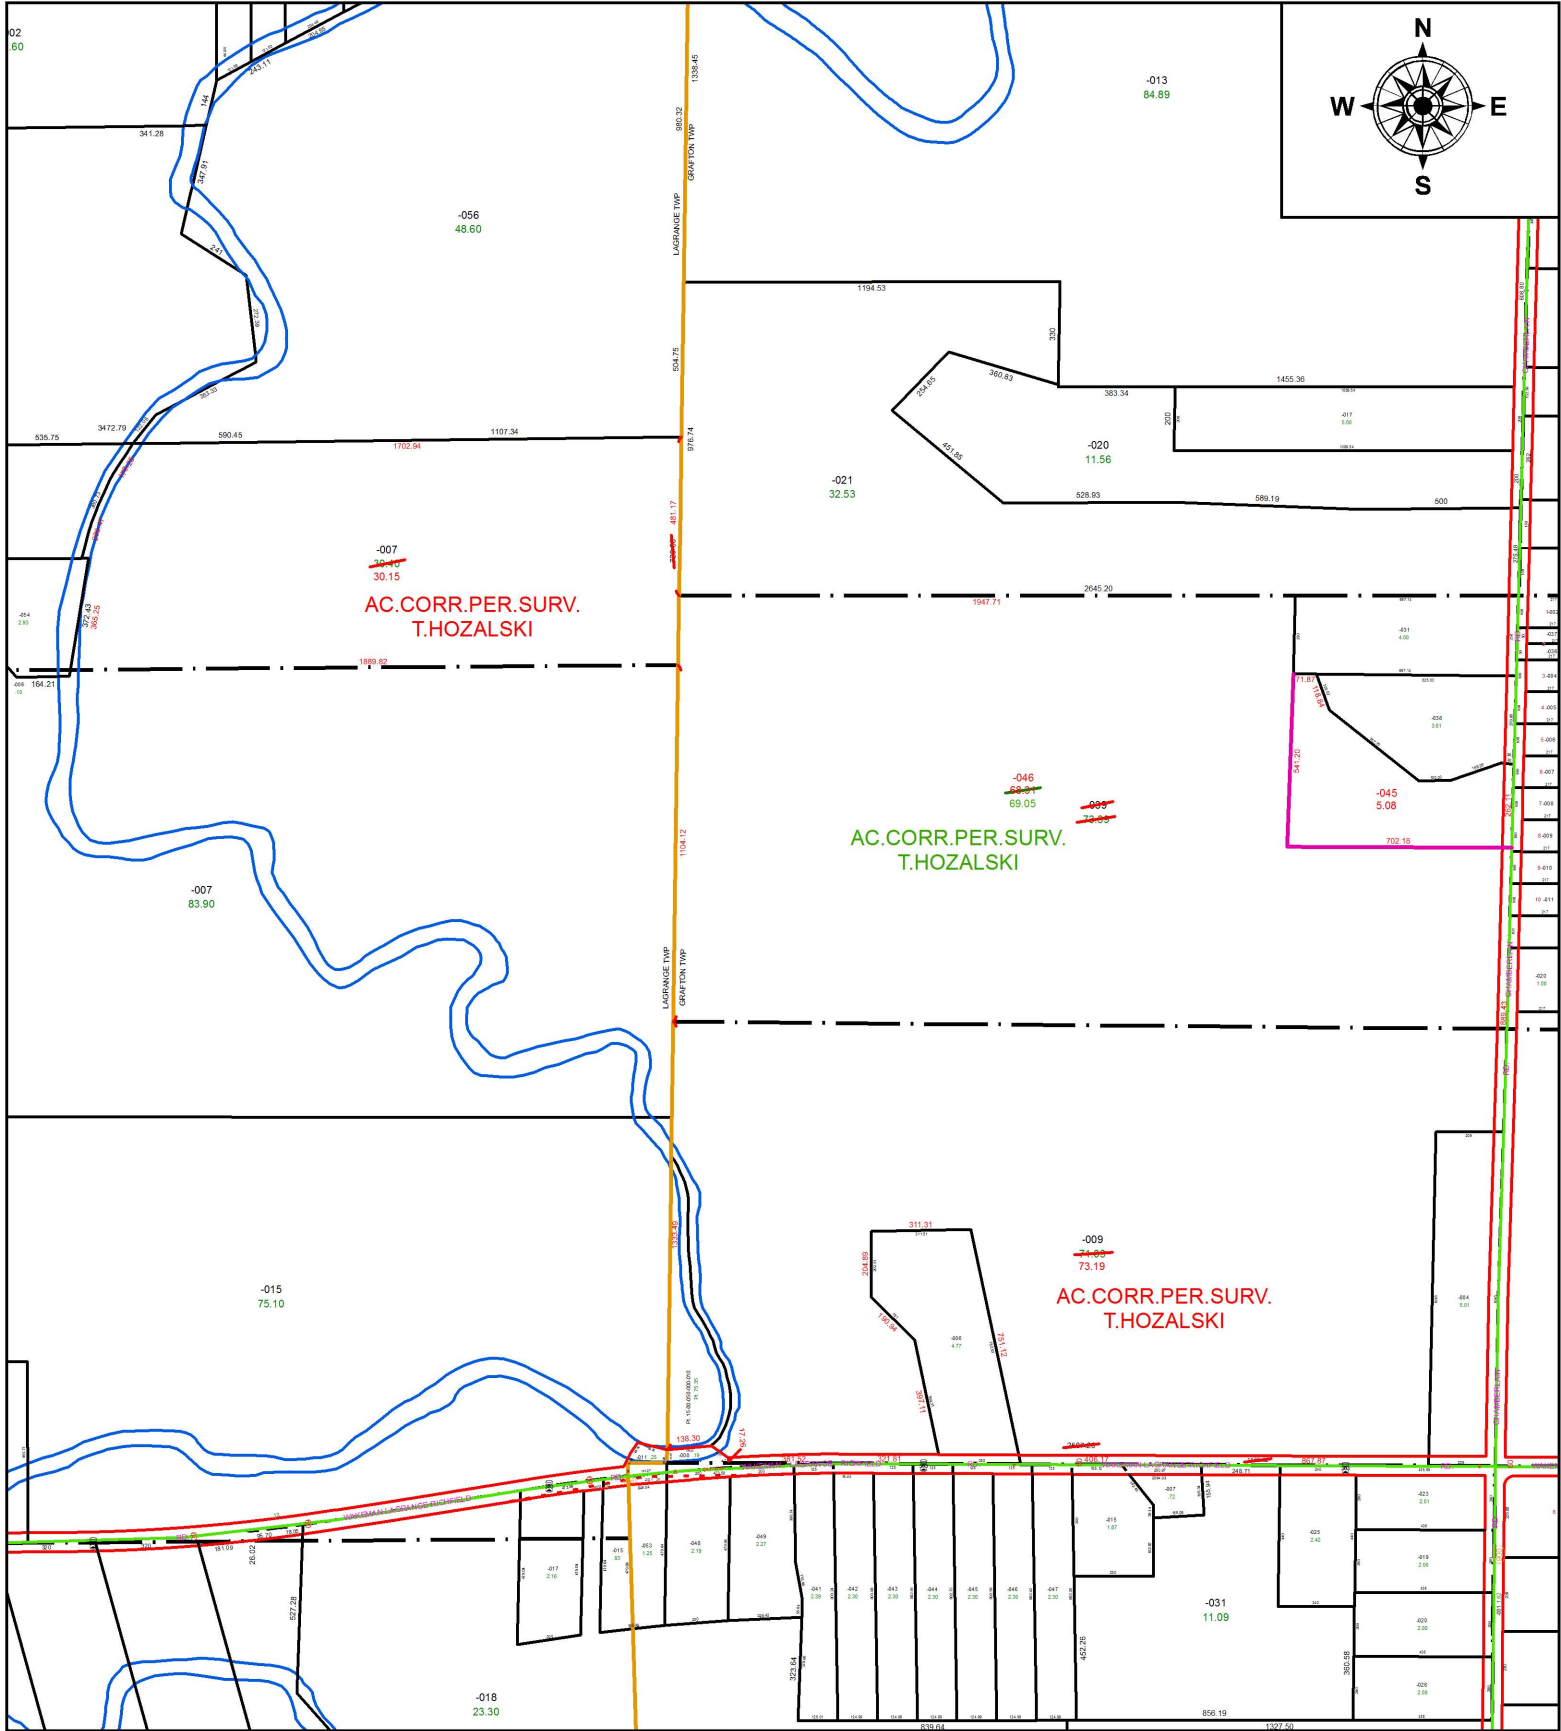

PARENT PARCEL: 15-00-031-000-007, 16-00-041-000-039, 16-00-042-000-009
CHILD PARCEL: 15-00-031-000-007, 16-00-041-000-045, -046, 16-00-042-000-009
STARTING POINT: NORTHEAST CORNER OF O.L.41

20-04107

 **SPLITS/DEEDS PROCESSED**
LORAIN COUNTY TAX MAP DEPARTMENT
226 MIDDLE AVE. ELYRIA, OH

SURVEYED BY: TIMOTHY D. HOZALSKI
CLOSURE: 1:260,929
MAP PAGE(S): 16-00-041
APPROVED BY: RRM **DATE:** 3-24-20
SCALE: 1" = 600 **PRIOR INSTRUMENT:** 20180667112