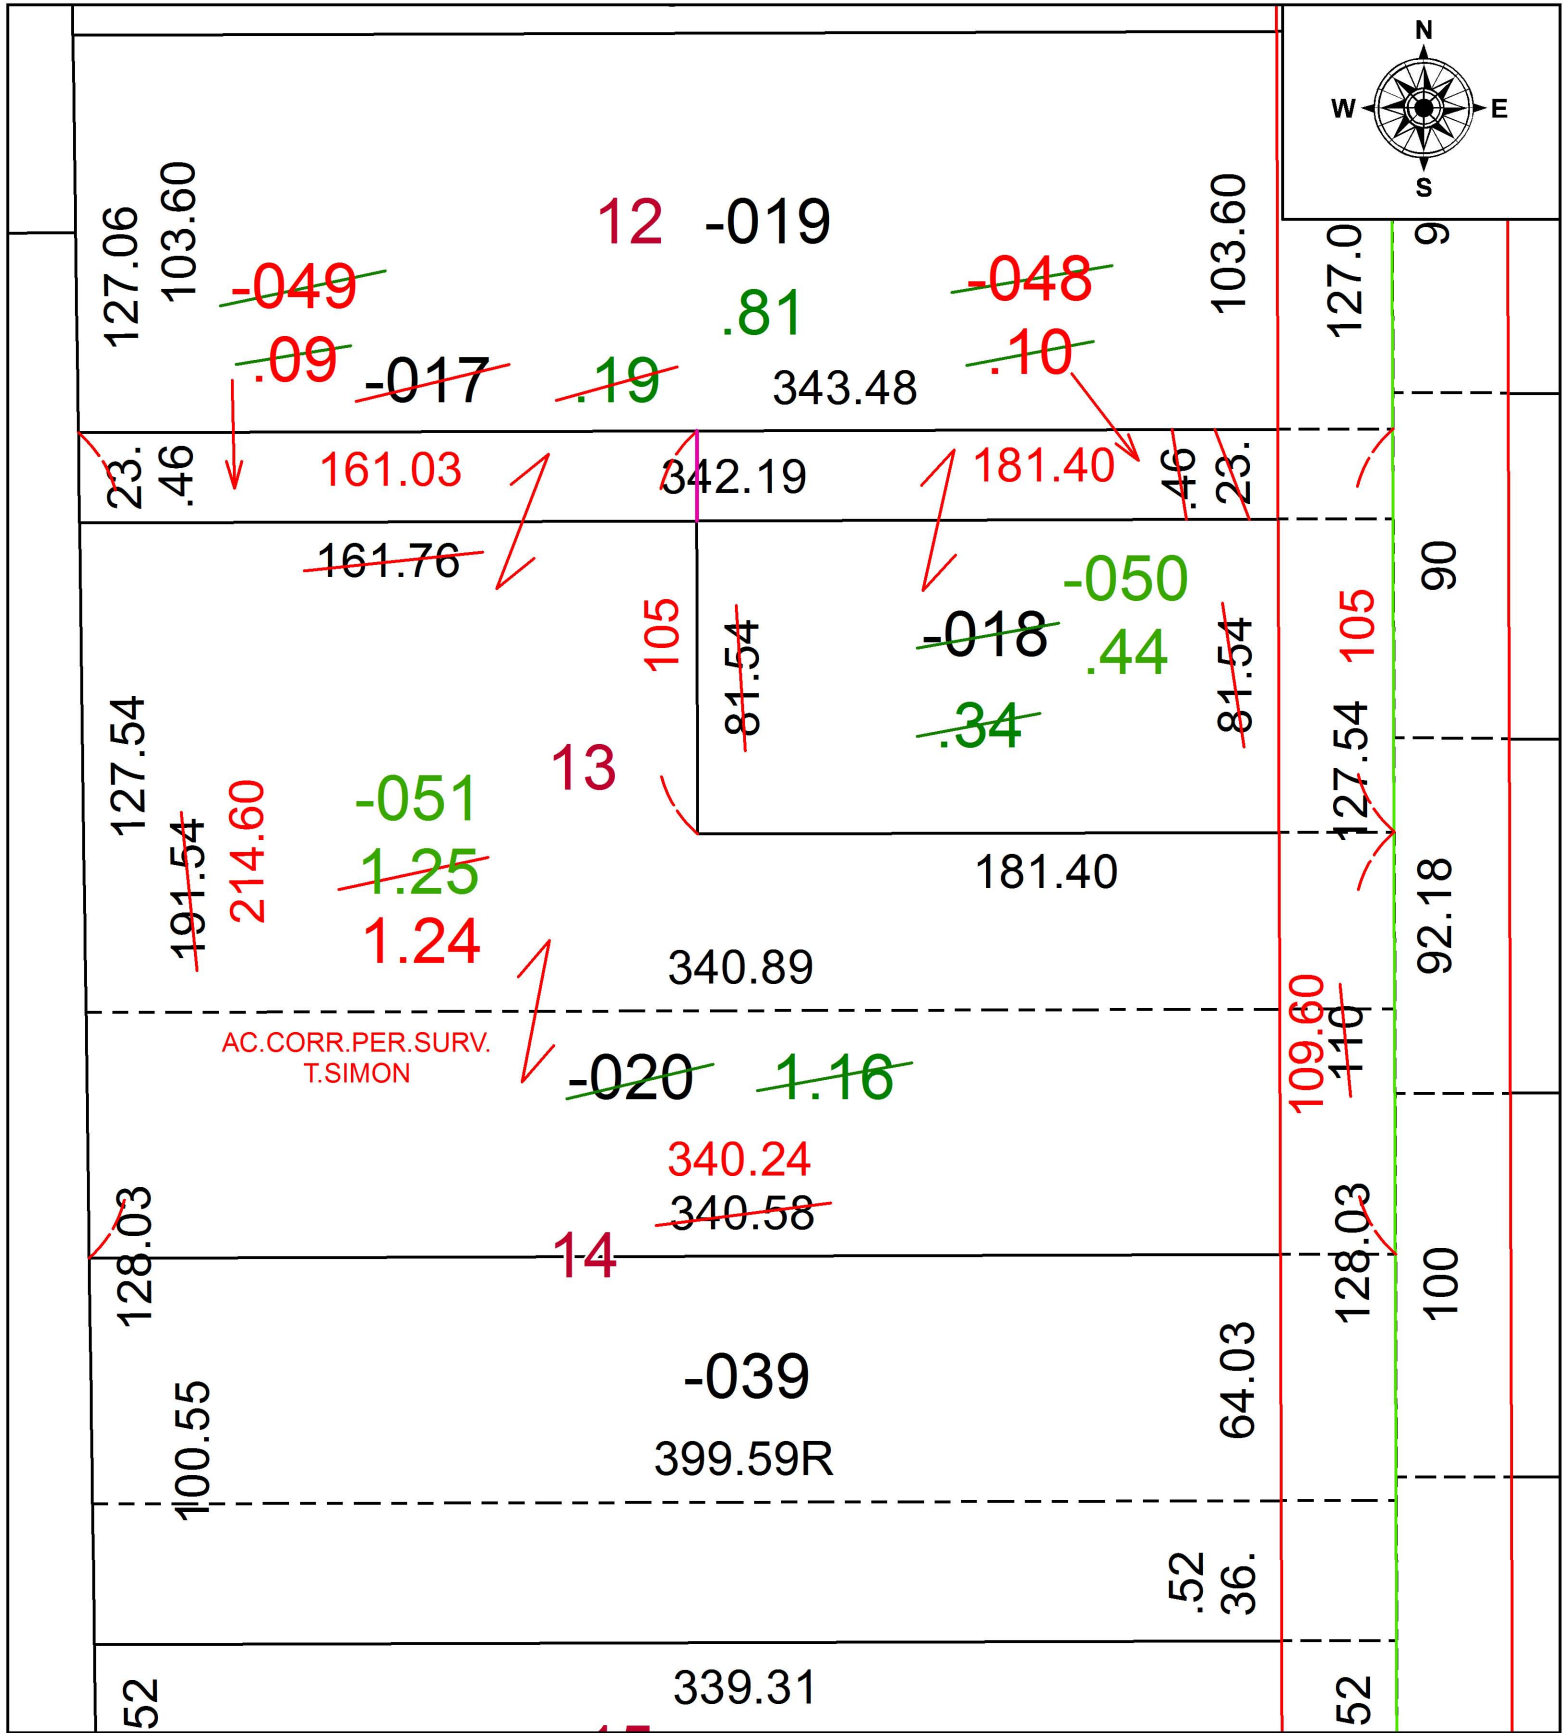

PARENT PARCEL: 07-00-021-118-017, -018, -020

CHILD PARCEL: 07-00-021-118-048 THRU -051

STARTING POINT: NORTHEAST CORNER OF S/L 12 IN ROOT FARM ALLOT.

20-04088

**SPLITS/DEEDS PROCESSED**  
 LORAIN COUNTY TAX MAP DEPARTMENT  
 226 MIDDLE AVE. ELYRIA, OH

SURVEYED BY: THOMAS A. SIMON  
 CLOSURE: 1:149,447  
 MAP PAGE(S): 7-00-021  
 APPROVED BY: RRM DATE: 2-10-20  
 SCALE: 1" = 50 PRIOR INSTRUMENT: 20110385879