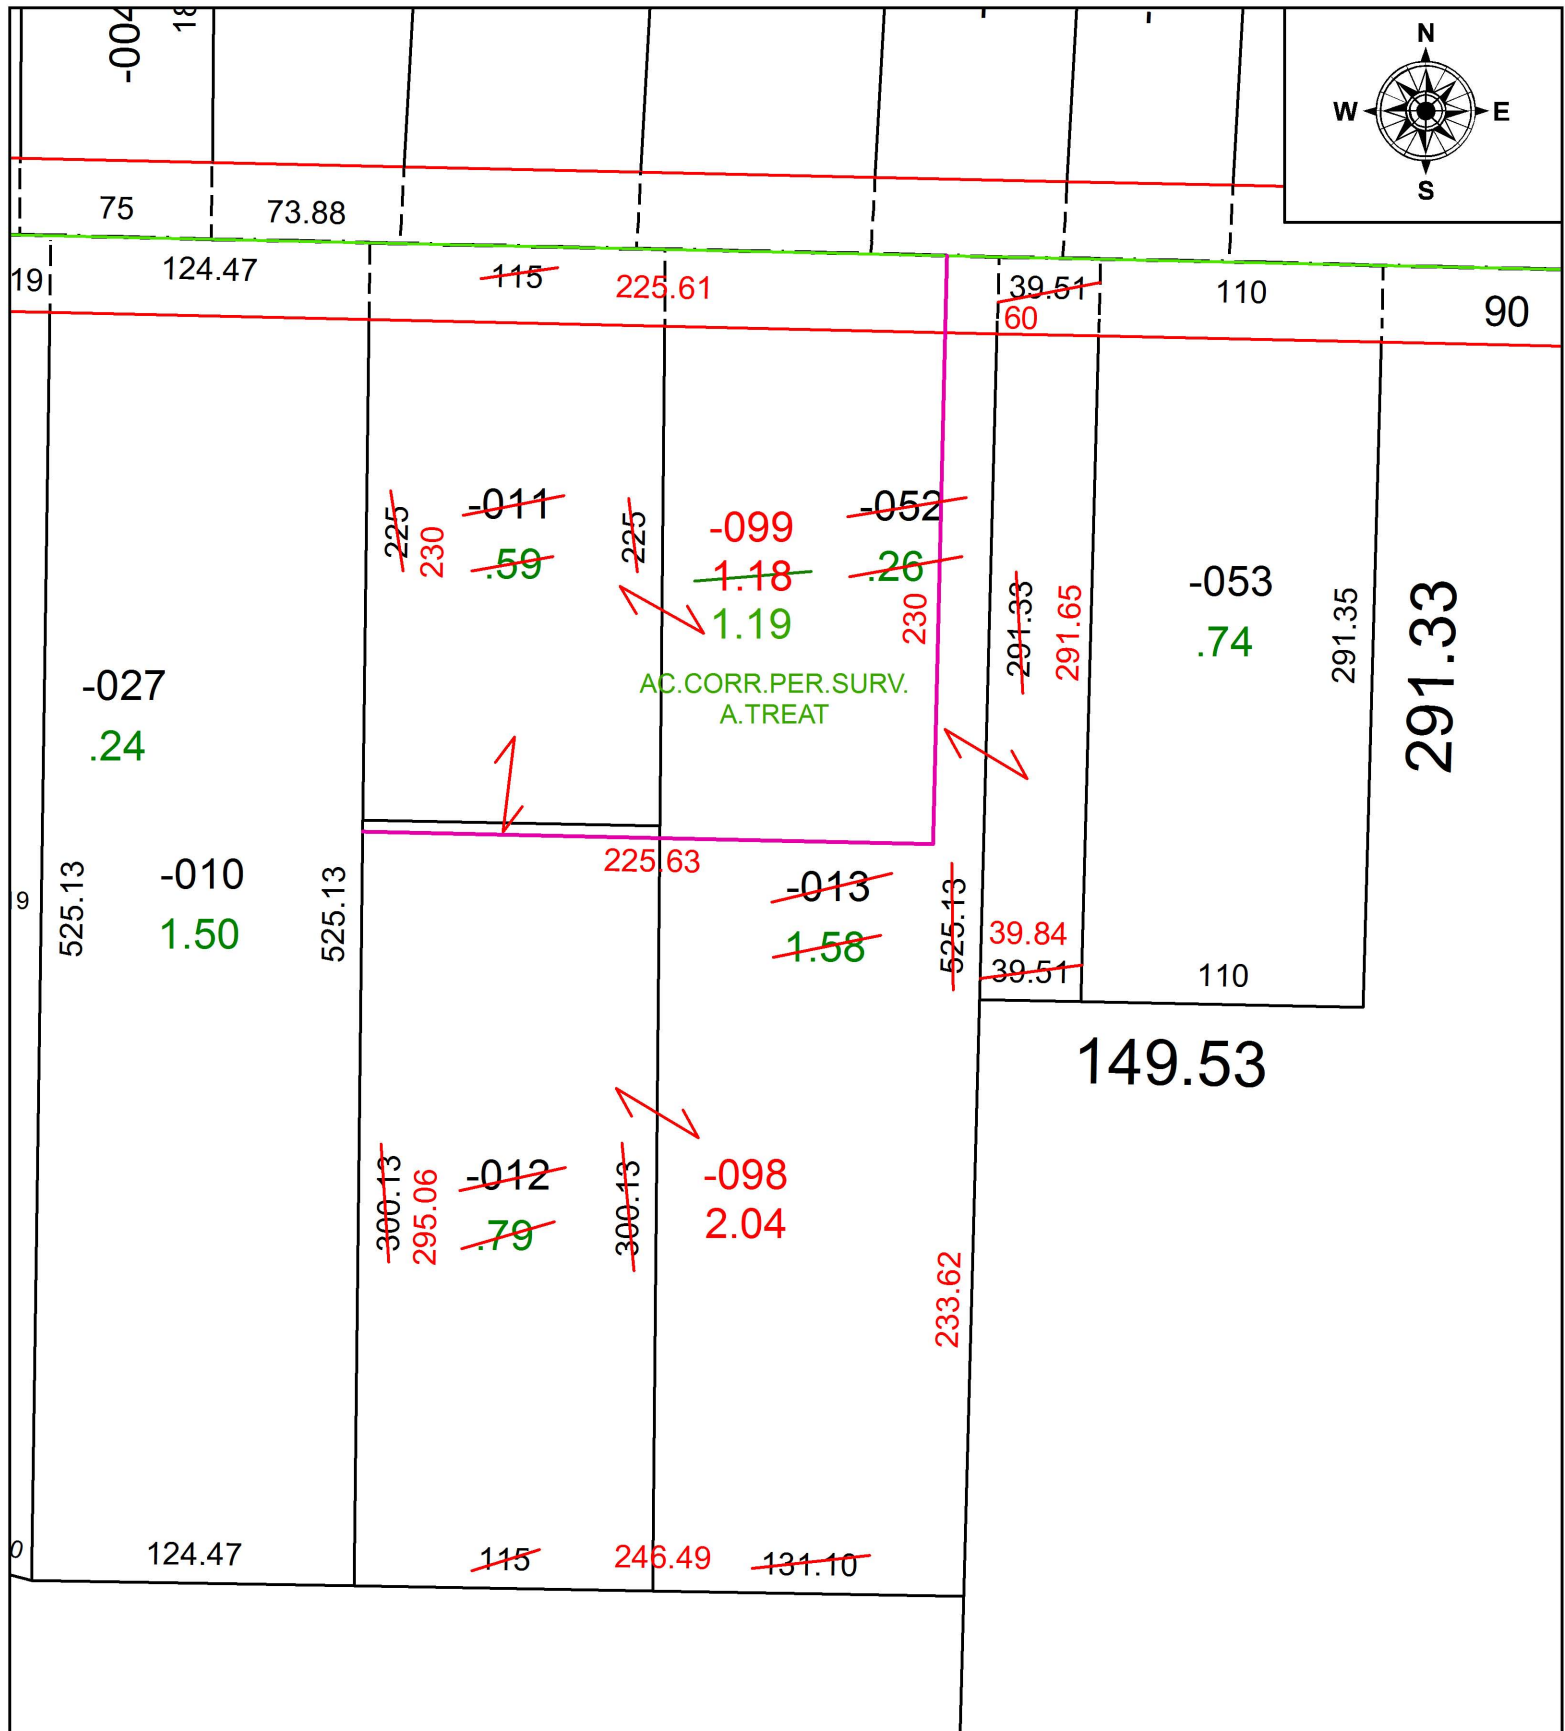

PARENT PARCEL: 07-00-003-102-011, -012, -013, -052

CHILD PARCEL: 07-00-003-102-098, -099

STARTING POINT: NORTHEAST CORNER OF O.L.3

20-04086

**SPLITS/DEEDS PROCESSED**  
 LORAIN COUNTY TAX MAP DEPARTMENT  
 226 MIDDLE AVE. ELYRIA, OH

SURVEYED BY: ADAM D. TREAT  
 CLOSURE: 1:134,761  
 MAP PAGE(S): 7-00-003  
 APPROVED BY: RRM DATE: 2-7-20  
 SCALE: 1" = 75 PRIOR INSTRUMENT: 20190737722