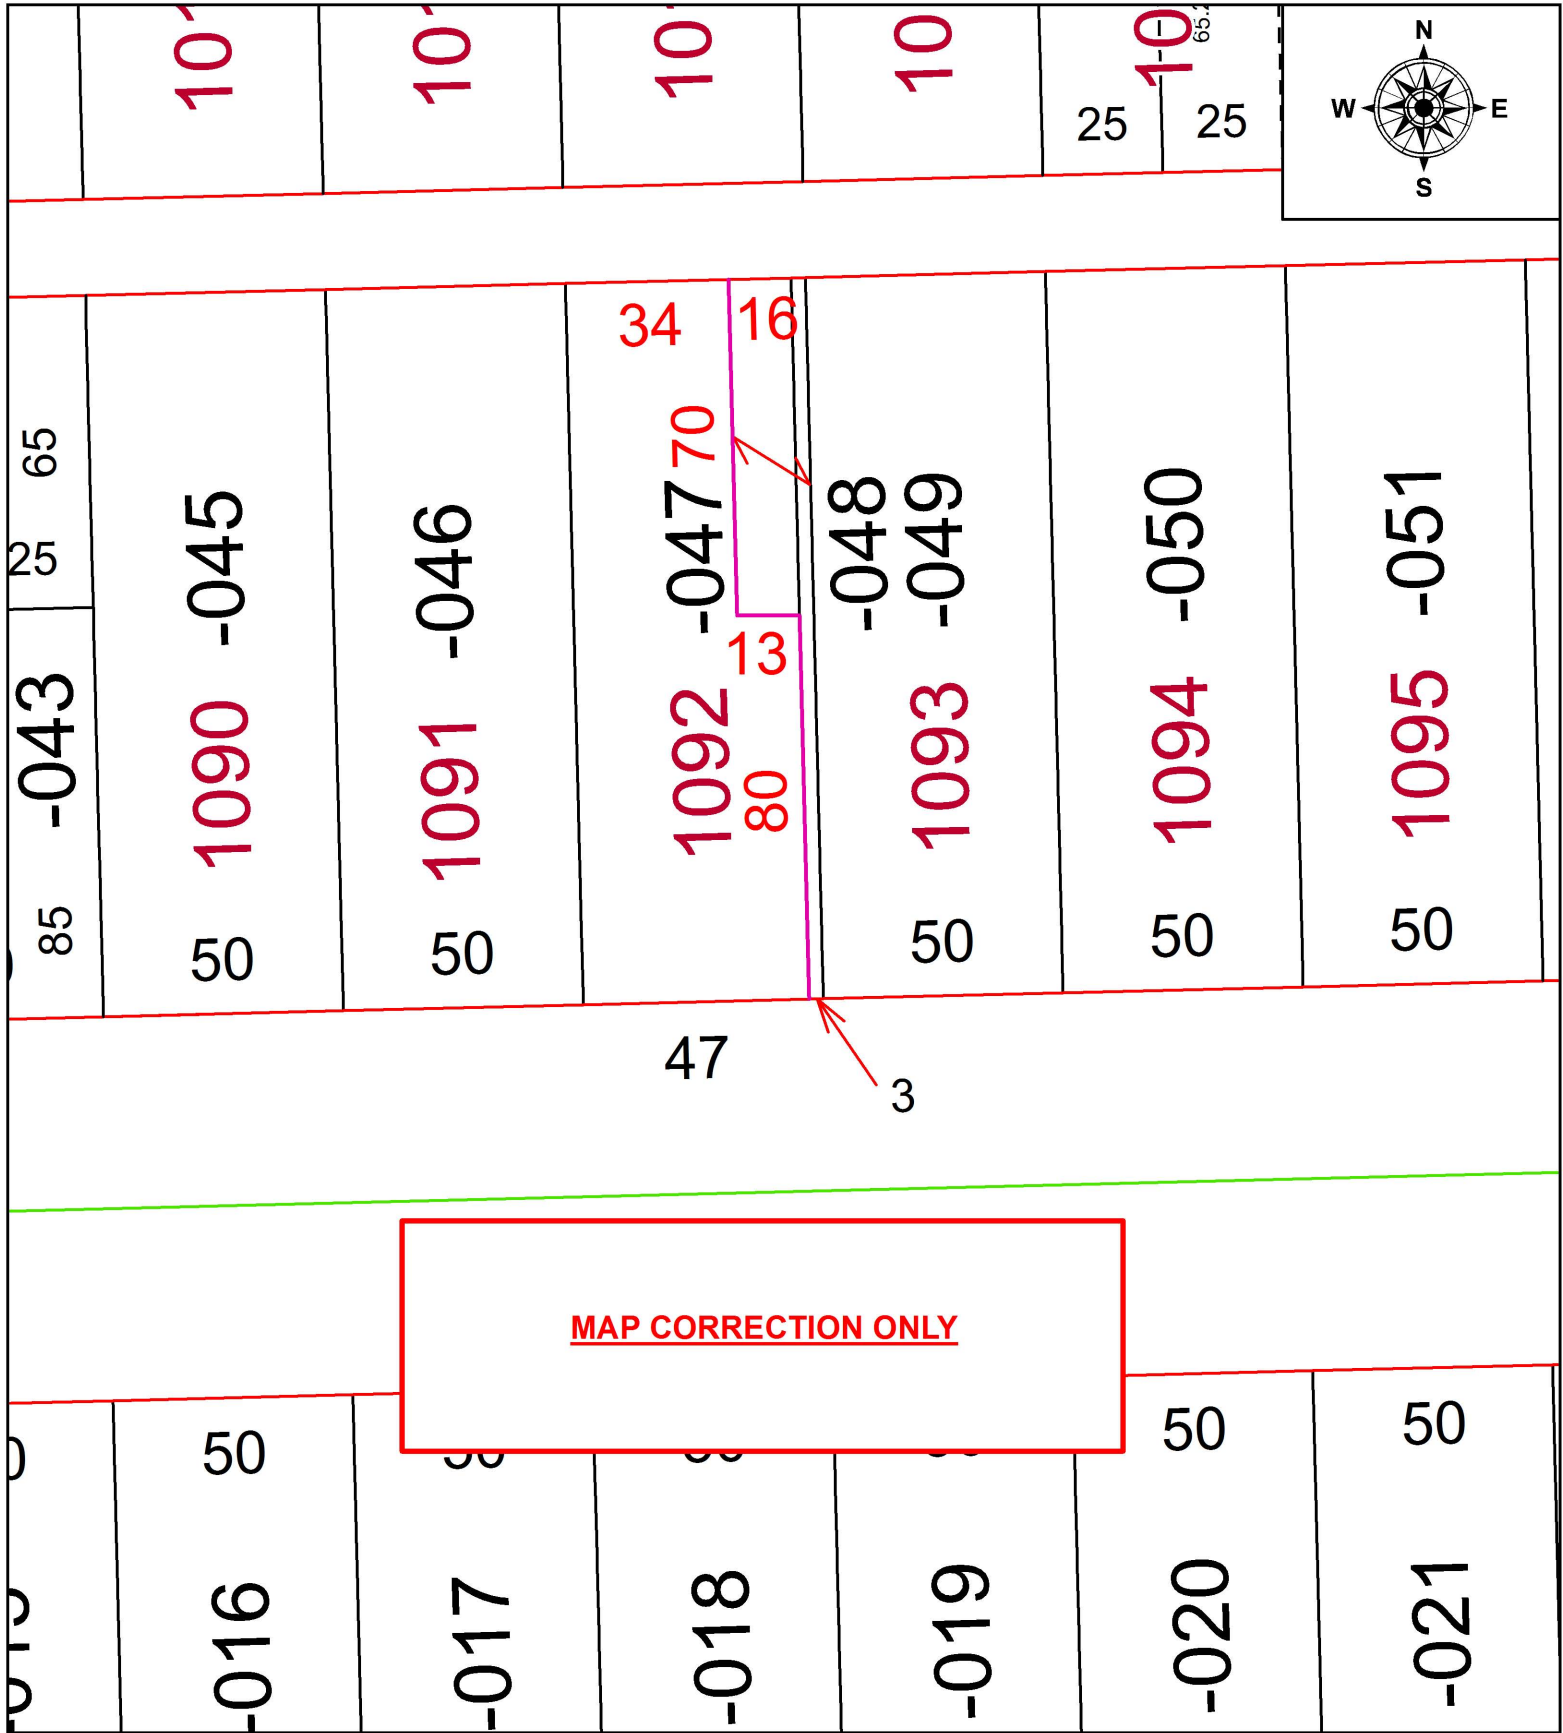

PARENT PARCEL: 03-00-096-108-047, -048

CHILD PARCEL:

STARTING POINT: SOUTHWEST CORNER OF S/L 1093

19-04081-C

**MAP CORRECTION ONLY**

**SPLITS/DEEDS PROCESSED**  
LORAIN COUNTY TAX MAP DEPARTMENT  
226 MIDDLE AVE. ELYRIA, OH

SURVEYED BY:	N/A
CLOSURE:	N/A
MAP PAGE(S):	3-00-096
APPROVED BY:	RRM DATE: 5-1-2019
SCALE:	1" = 40' PRIOR INSTRUMENT: