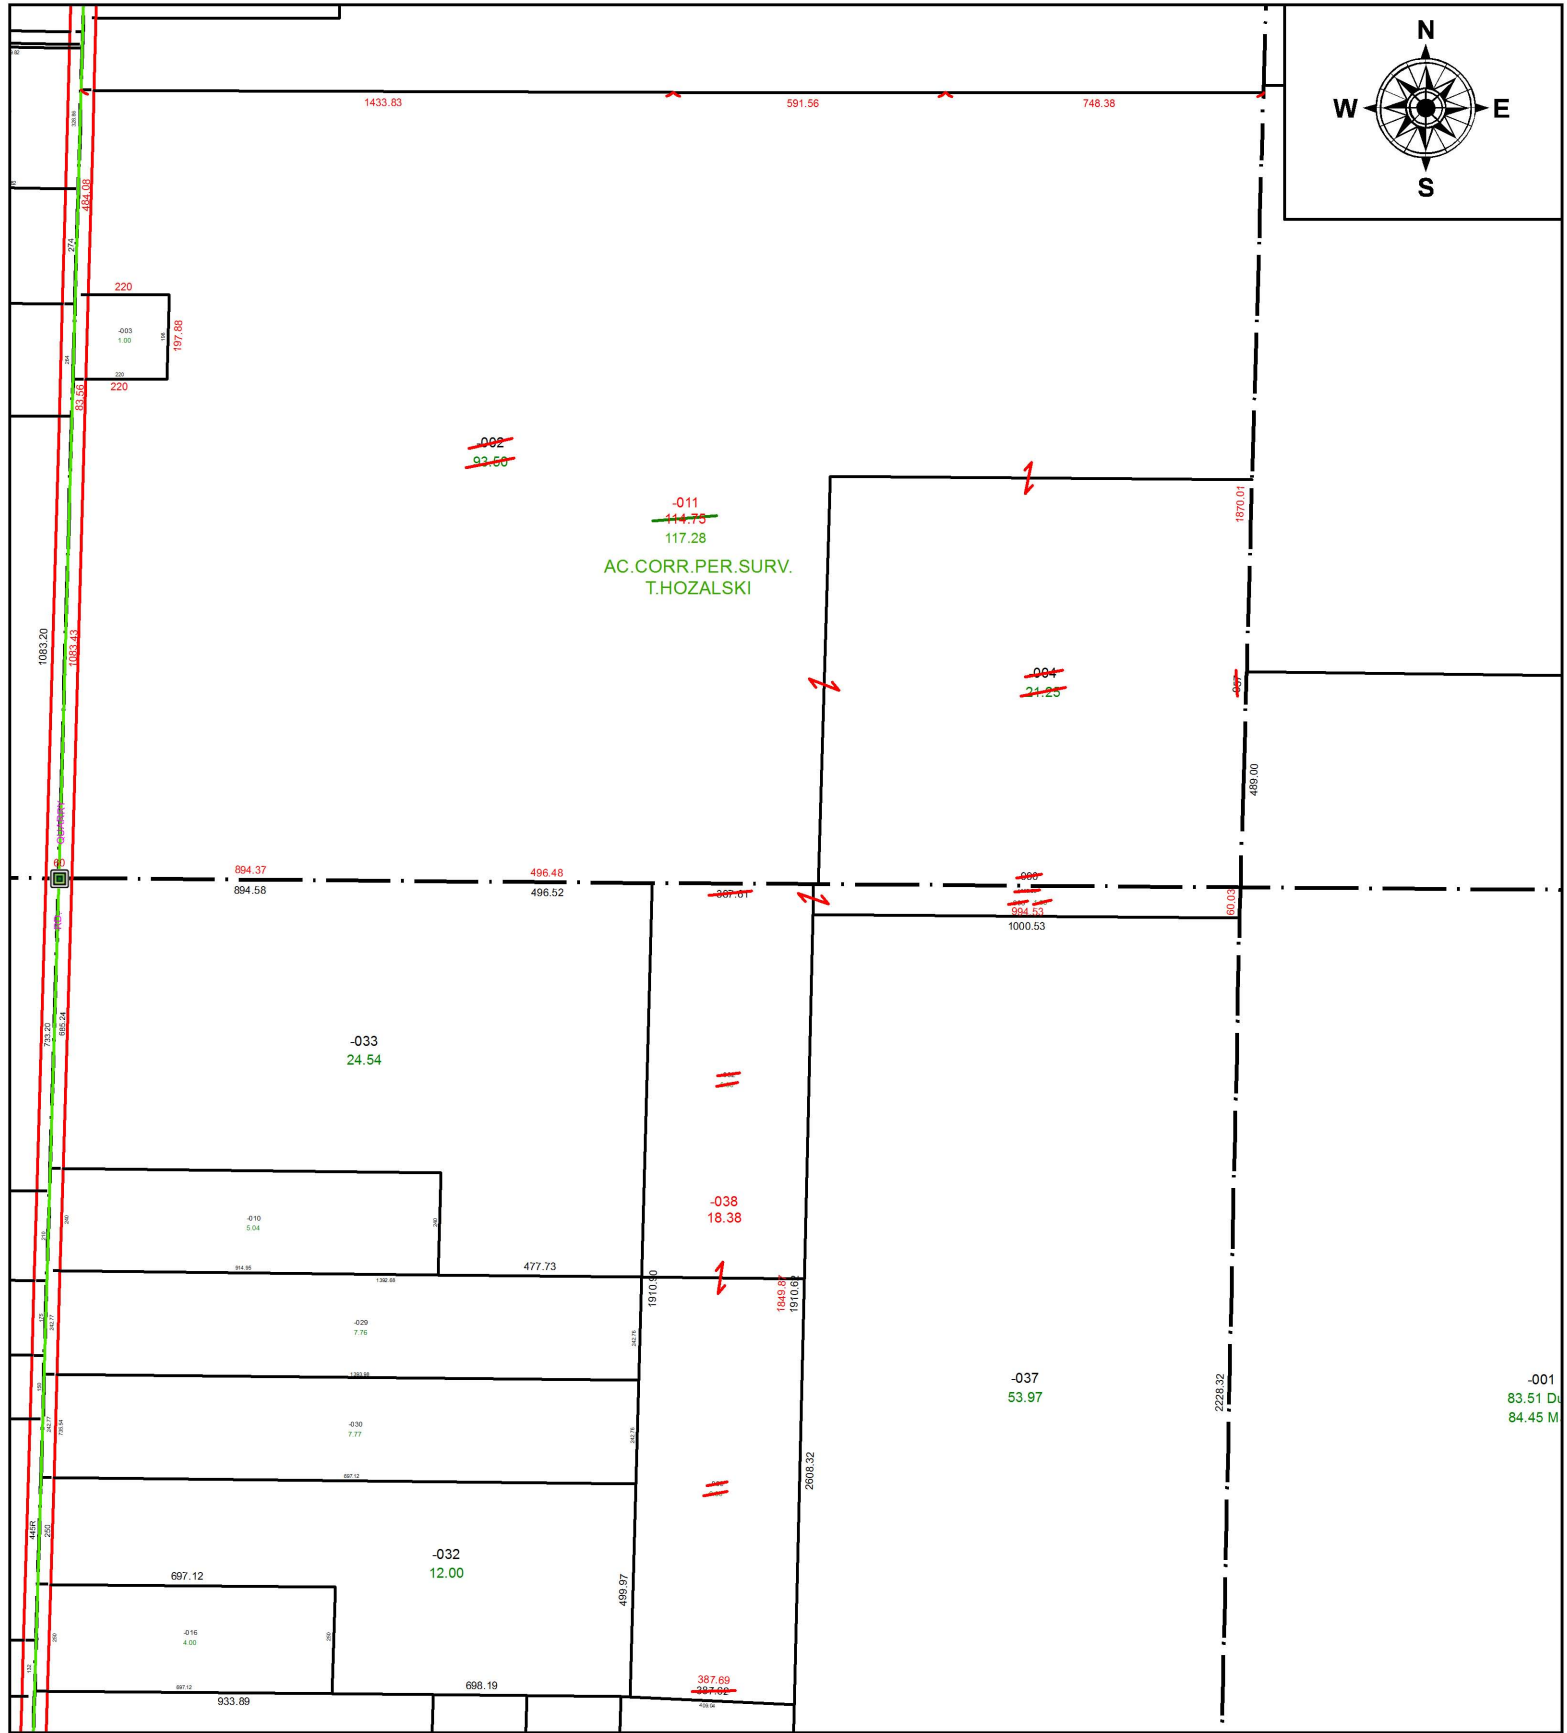

PARENT PARCEL: 09-00-062-000-002, -004. 09-00-072-000-002, -003, -005

CHILD PARCEL: 09-00-062-000-011. 09-00-072-000-038

STARTING POINT: NORTHWEST CORNER OF O.L.72

19-04078-A

SPLITS/DEEDS PROCESSED
LORAIN COUNTY TAX MAP DEPARTMENT
226 MIDDLE AVE. ELYRIA, OH

SURVEYED BY: TIMOTHY D. HOZALSKI

CLOSURE: 1:874,671

MAP PAGE(S): 9-00-072

APPROVED BY: RRM DATE: 4-29-19

SCALE: 1" = 450 PRIOR INSTRUMENT: 2014050098