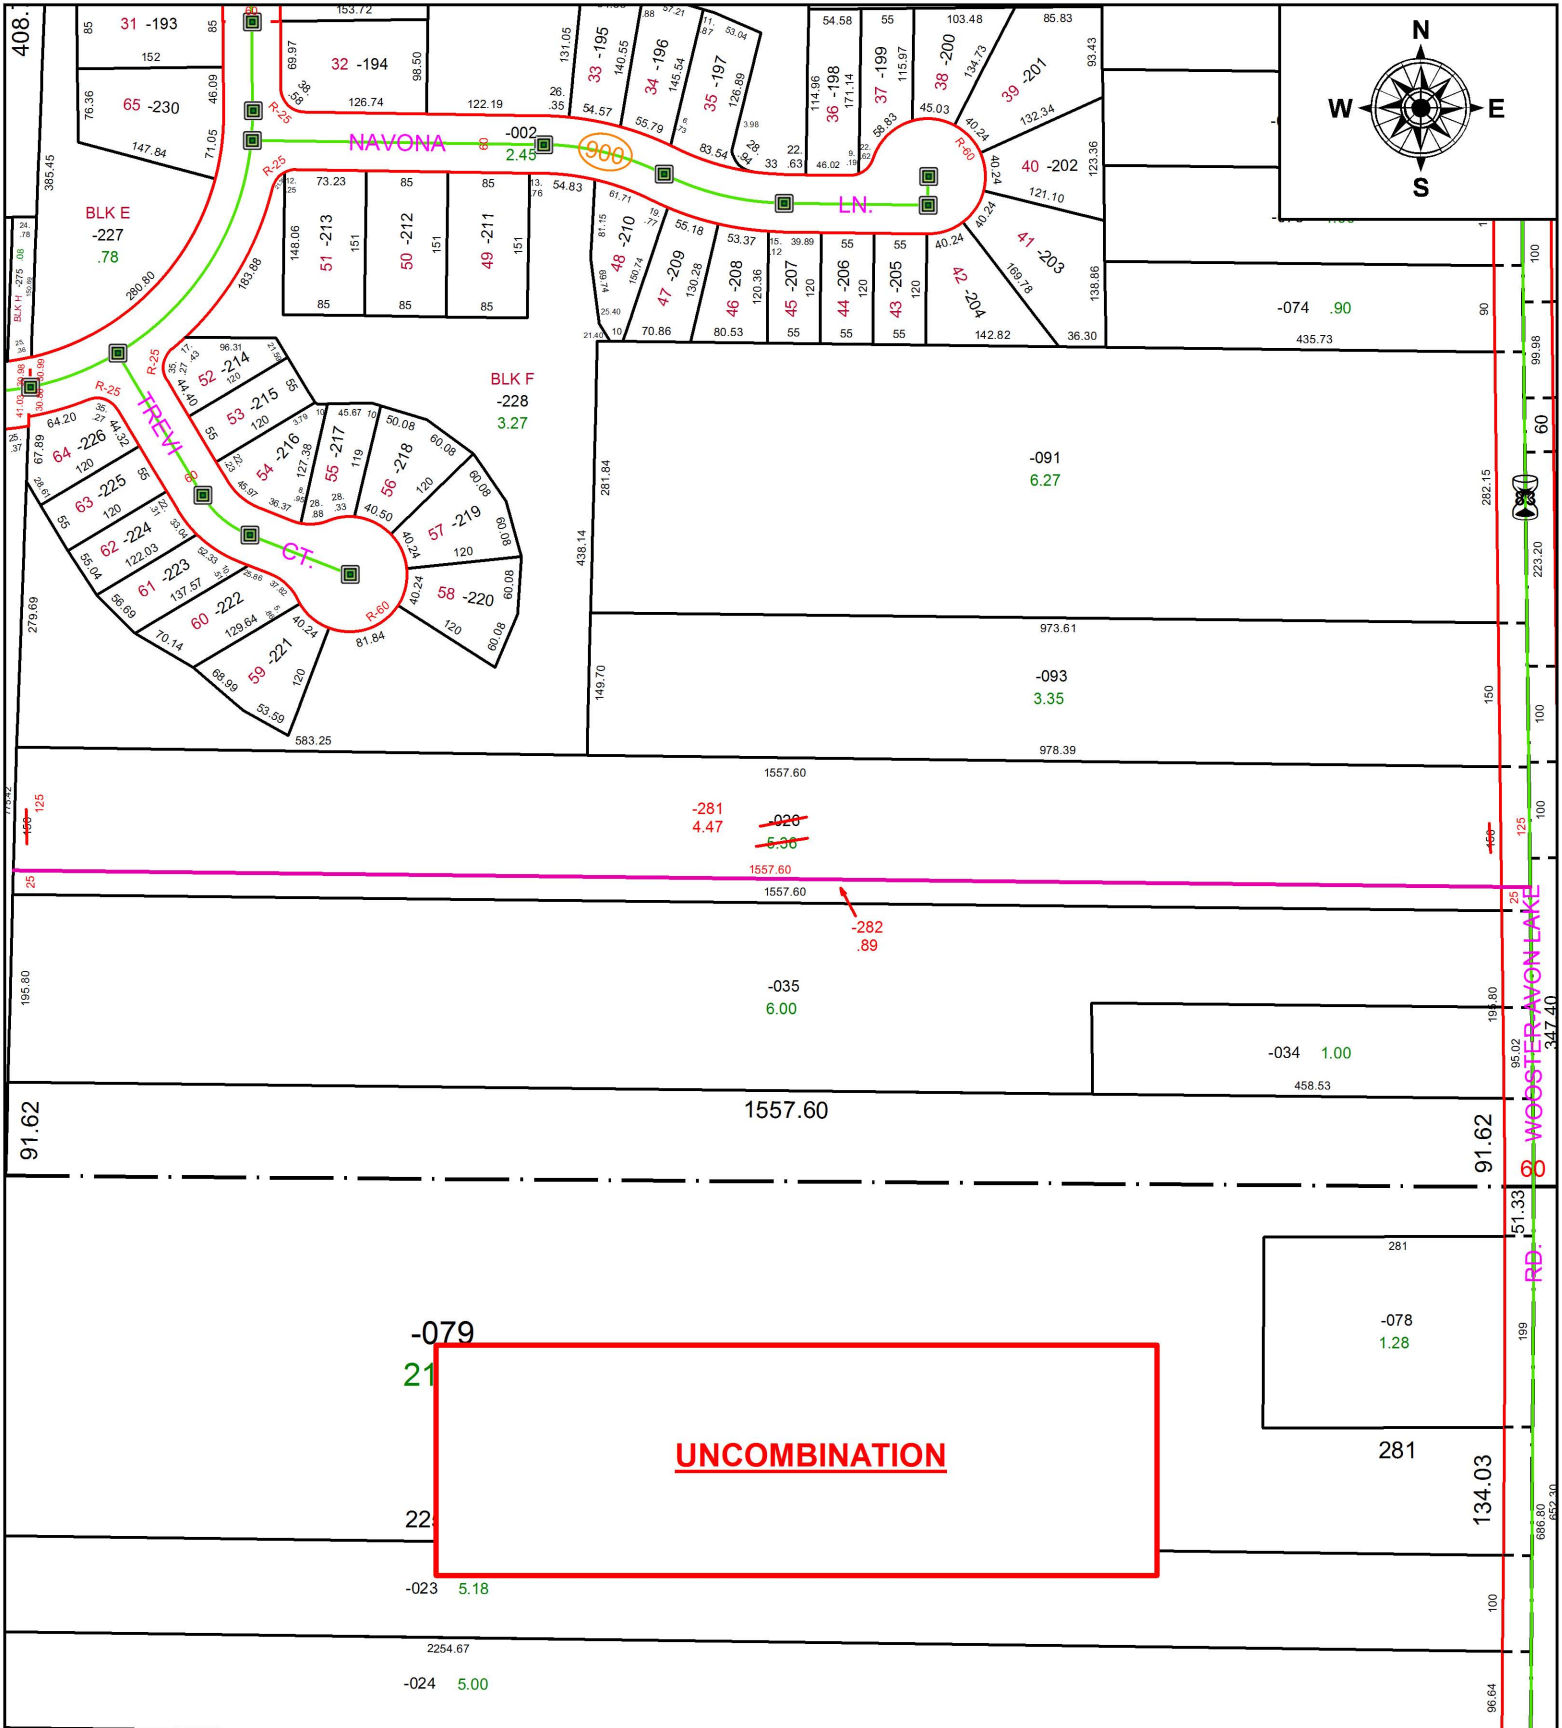

PARENT PARCEL: 07-00-030-000-026

CHILD PARCEL: 07-00-030-000-281, -282

STARTING POINT: SOUTHEAST CORNER OF O.L.30

19-04077-U

SPLITS/DEEDS PROCESSED
 LORAIN COUNTY TAX MAP DEPARTMENT
 226 MIDDLE AVE. ELYRIA, OH

SURVEYED BY: N/A
 CLOSURE: 1: 247348472
 MAP PAGE(S): 7-00-030
 APPROVED BY: RRM DATE: 4-26-19
 SCALE: 1" = 200 PRIOR INSTRUMENT: 20170650429