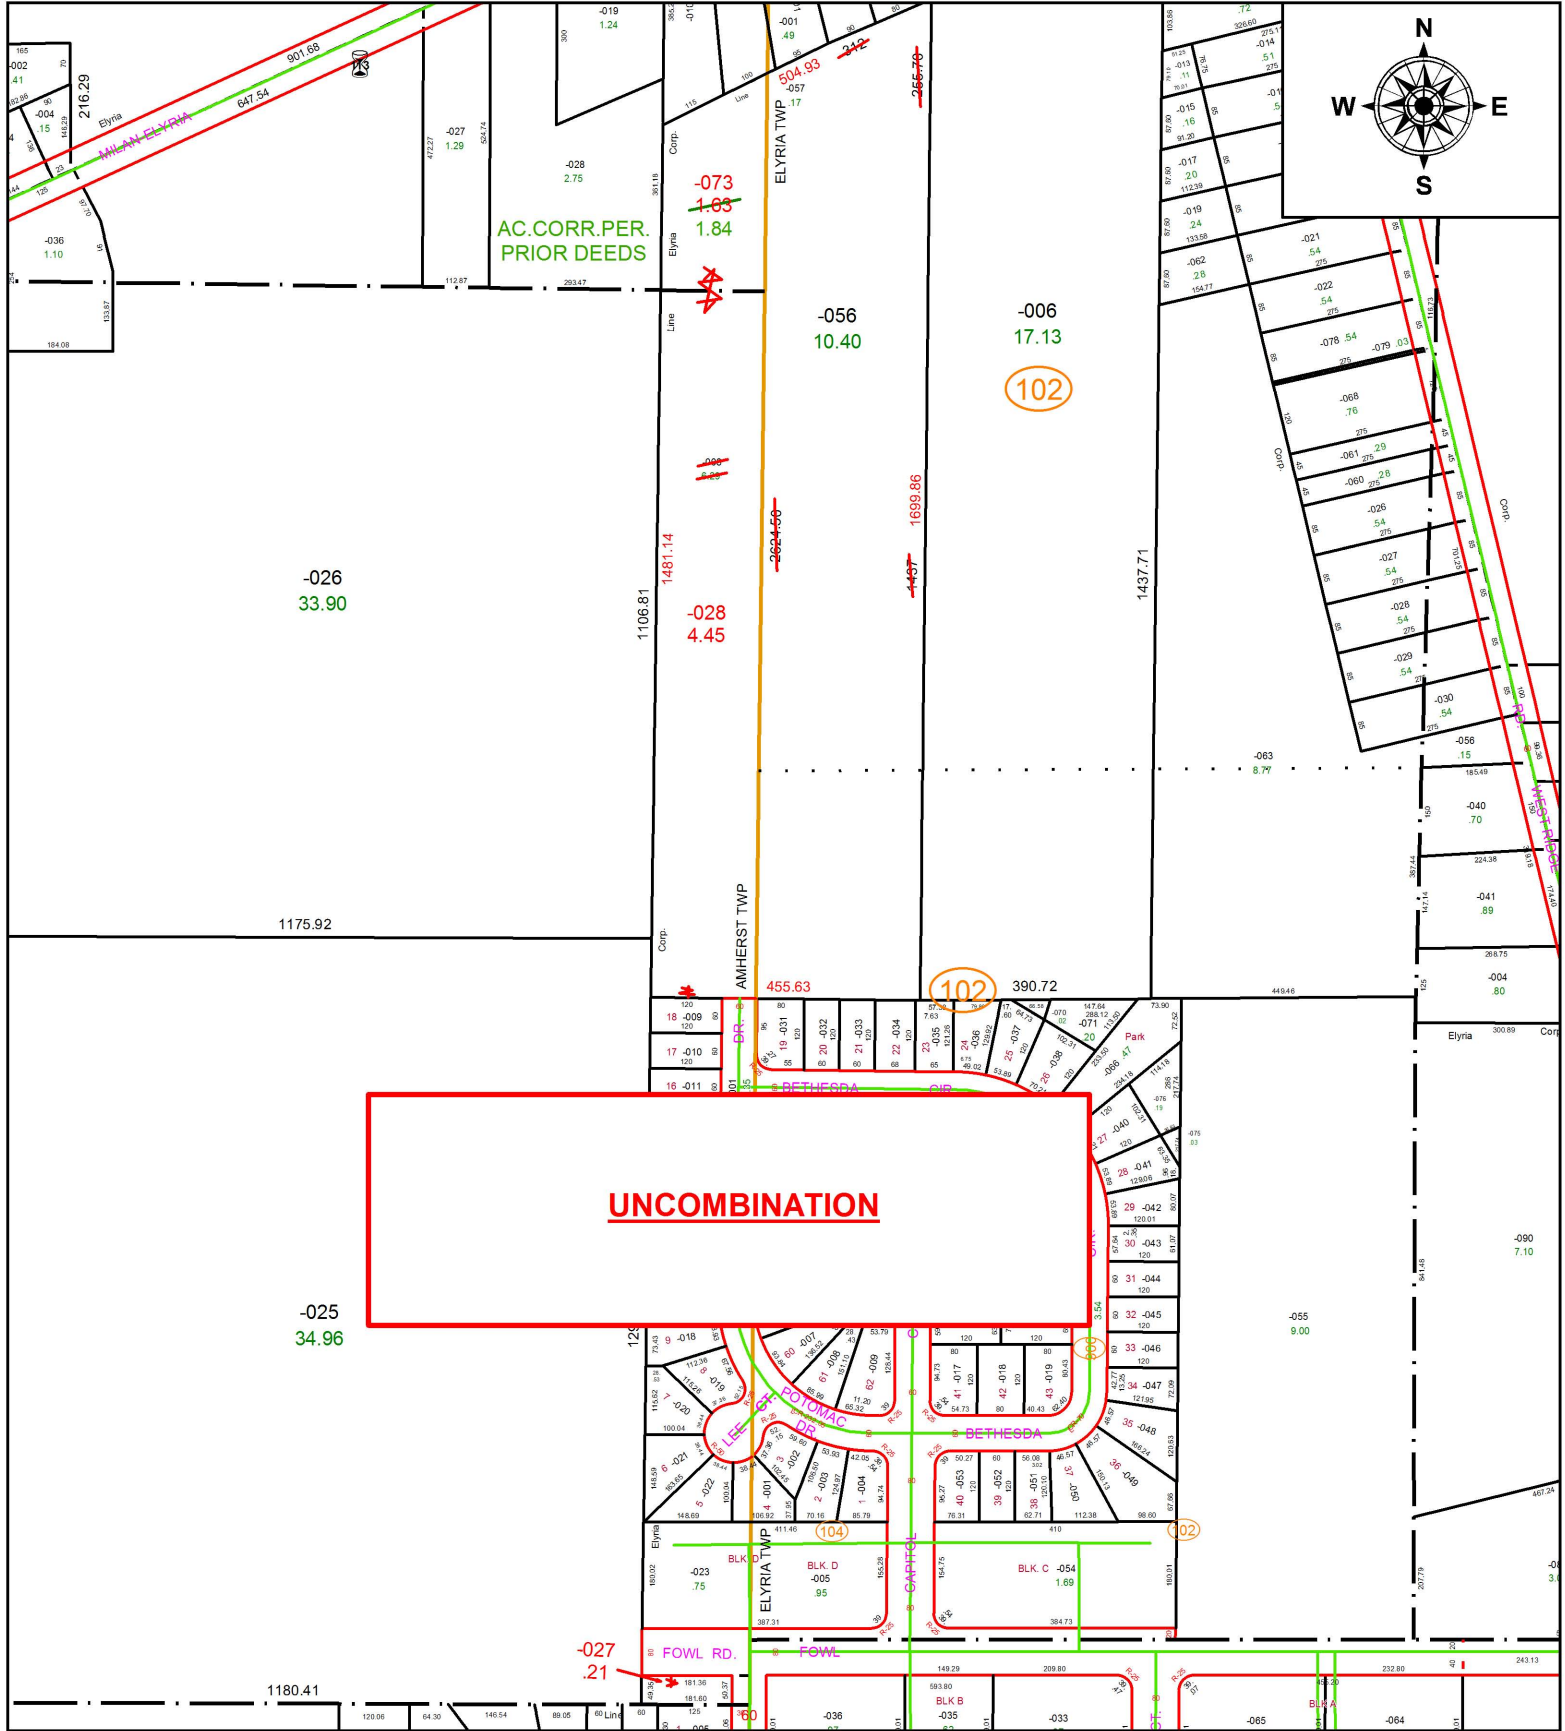

PARENT PARCEL: 05-00-088-000-008, 06-24-017-102-056

CHILD PARCEL: 05-00-087-000-073, 05-00-088-000-027, -028, 06-24-017-102-056

STARTING POINT: SOUTHEAST CORNER OF O.L.88

19-04066-U

UNCOMBINATION

SPLITS/DEEDS PROCESSED
 LORAIN COUNTY TAX MAP DEPARTMENT
 226 MIDDLE AVE. ELYRIA, OH

SURVEYED BY: N/A
 CLOSURE: 1:61,440
 MAP PAGE(S): 5-00-088
 APPROVED BY: RRM DATE: 4-1-19
 SCALE: 1" = 325 PRIOR INSTRUMENT: 20030887997