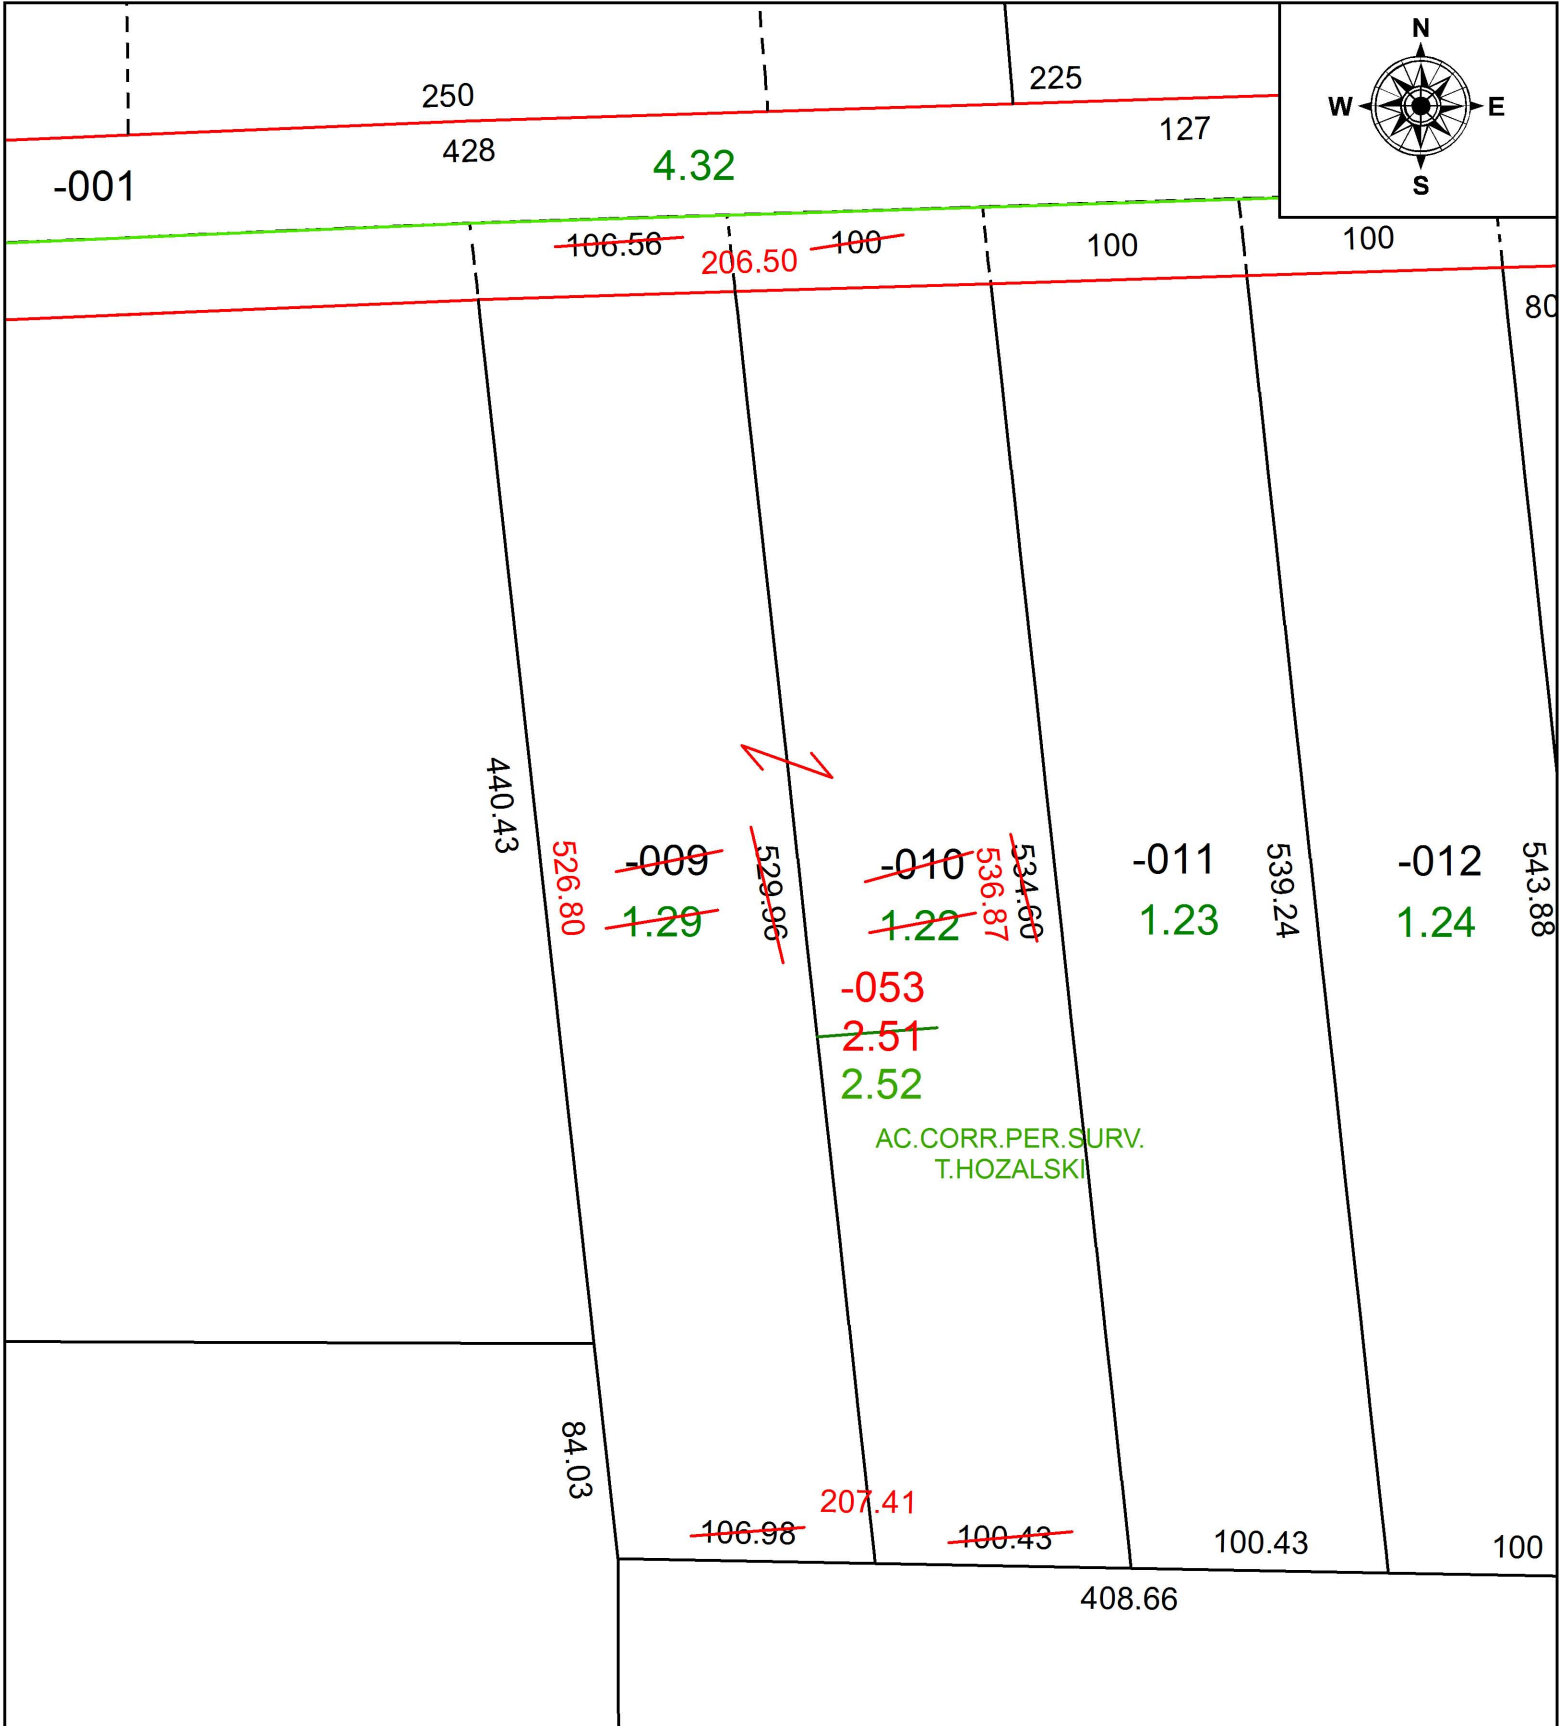

PARENT PARCEL: 01-00-037-102-009, -010
 CHILD PARCEL: 01-00-037-102-053
 STARTING POINT: INTERSECTION OF C/L OF COOPER FOSTER PARK RD. AND C/L OF CLAUS RD.

19-04039

SPLITS/DEEDS PROCESSED
 LORAIN COUNTY TAX MAP DEPARTMENT
 226 MIDDLE AVE. ELYRIA, OH

SURVEYED BY: TIMOTHY D. HOZALSKI
 CLOSURE: 1:384,469
 MAP PAGE(S): 1-00-037
 APPROVED BY: RRM DATE: 10-31-19
 SCALE: 1" = 75' PRIOR INSTRUMENT: 20190726111