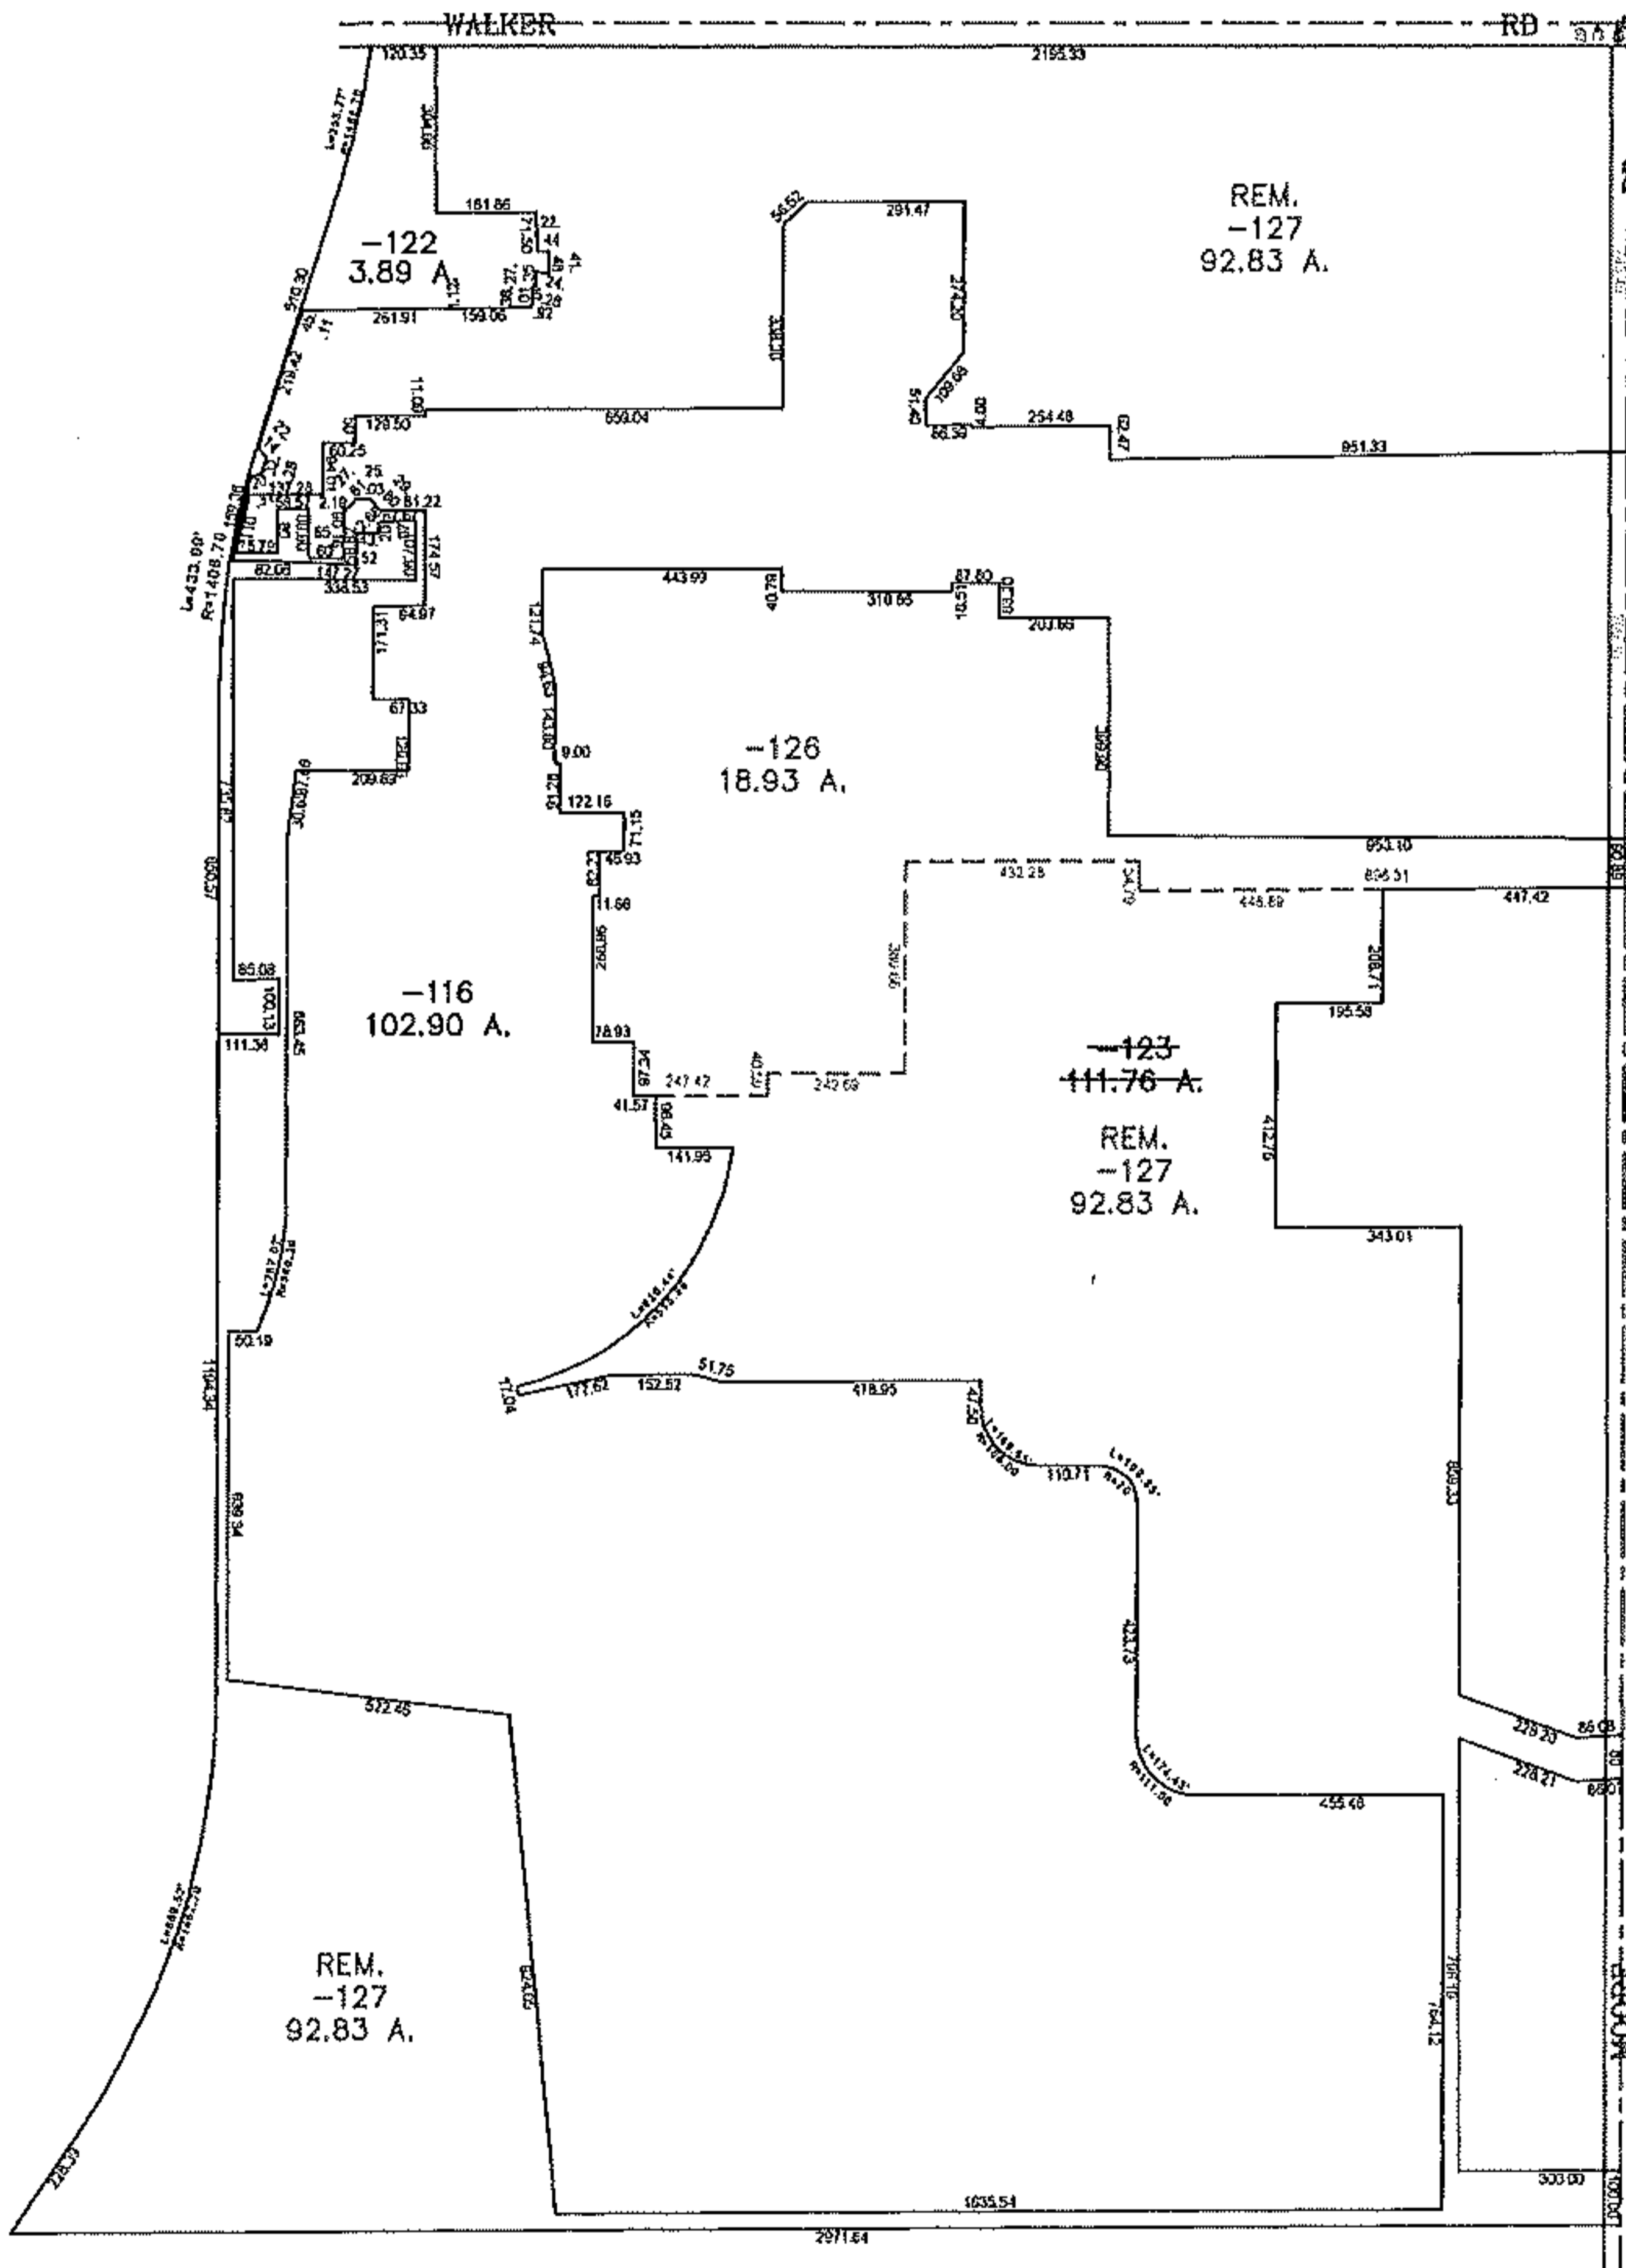

PARENT PARCEL: 04-00-005-000-123

CHILD PARCEL: 04-00-005-000-126 & -127

STARTING POINT: CENTERLINE OF WALKER RD & MOORE RD

19-04022

SPLITS/DEEDS PROCESSED

LORAIN COUNTY TAX MAP DEPARTMENT
226 MIDDLE AVE. ELYRIA, OHIO

SURVEYED BY: AMY KELLY
CLOSURE: 0.00 ; 10,000
MAP PAGE(S): 04-00-005-D
APPROVED BY: TJS DATE: 9/19/19
SCALE: 1" = 600 PRIOR INSTRUMENT: 20130463427