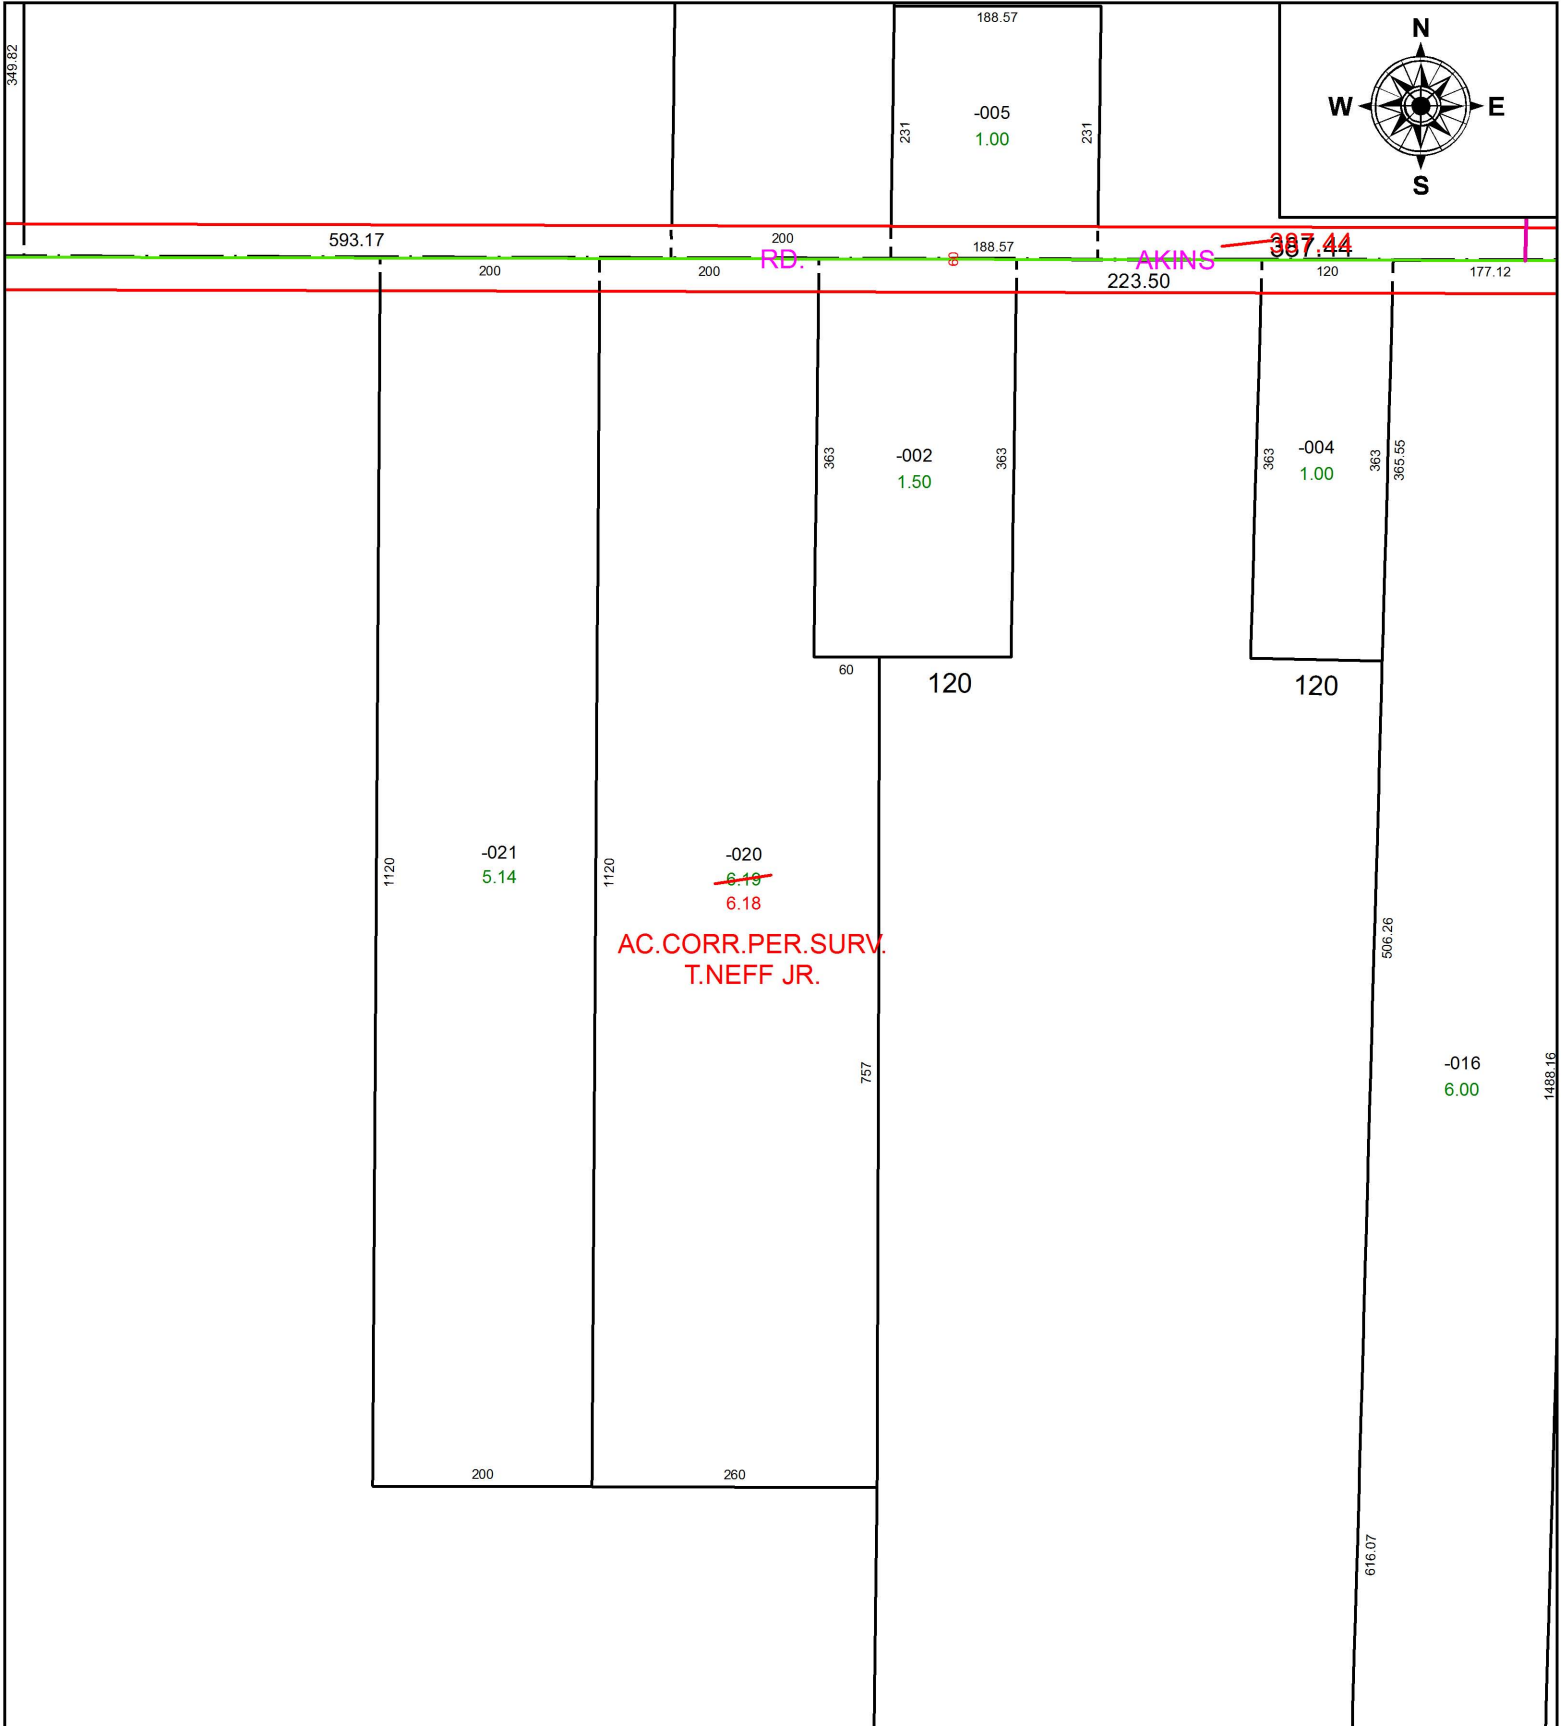

PARENT PARCEL: 12-00-069-000-020

CHILD PARCEL:

STARTING POINT: NORTHEAST CORNER OF O.L.69

19-04022-A

SPLITS/DEEDS PROCESSED
 LORAIN COUNTY TAX MAP DEPARTMENT
 226 MIDDLE AVE. ELYRIA, OH

SURVEYED BY: THOMAS J. NEFF JR.
 CLOSURE: 1:2147483648
 MAP PAGE(S): 12-00-069
 APPROVED BY: RRM DATE: 1-10-19
 SCALE: 1" = 175 PRIOR INSTRUMENT: 20170652038