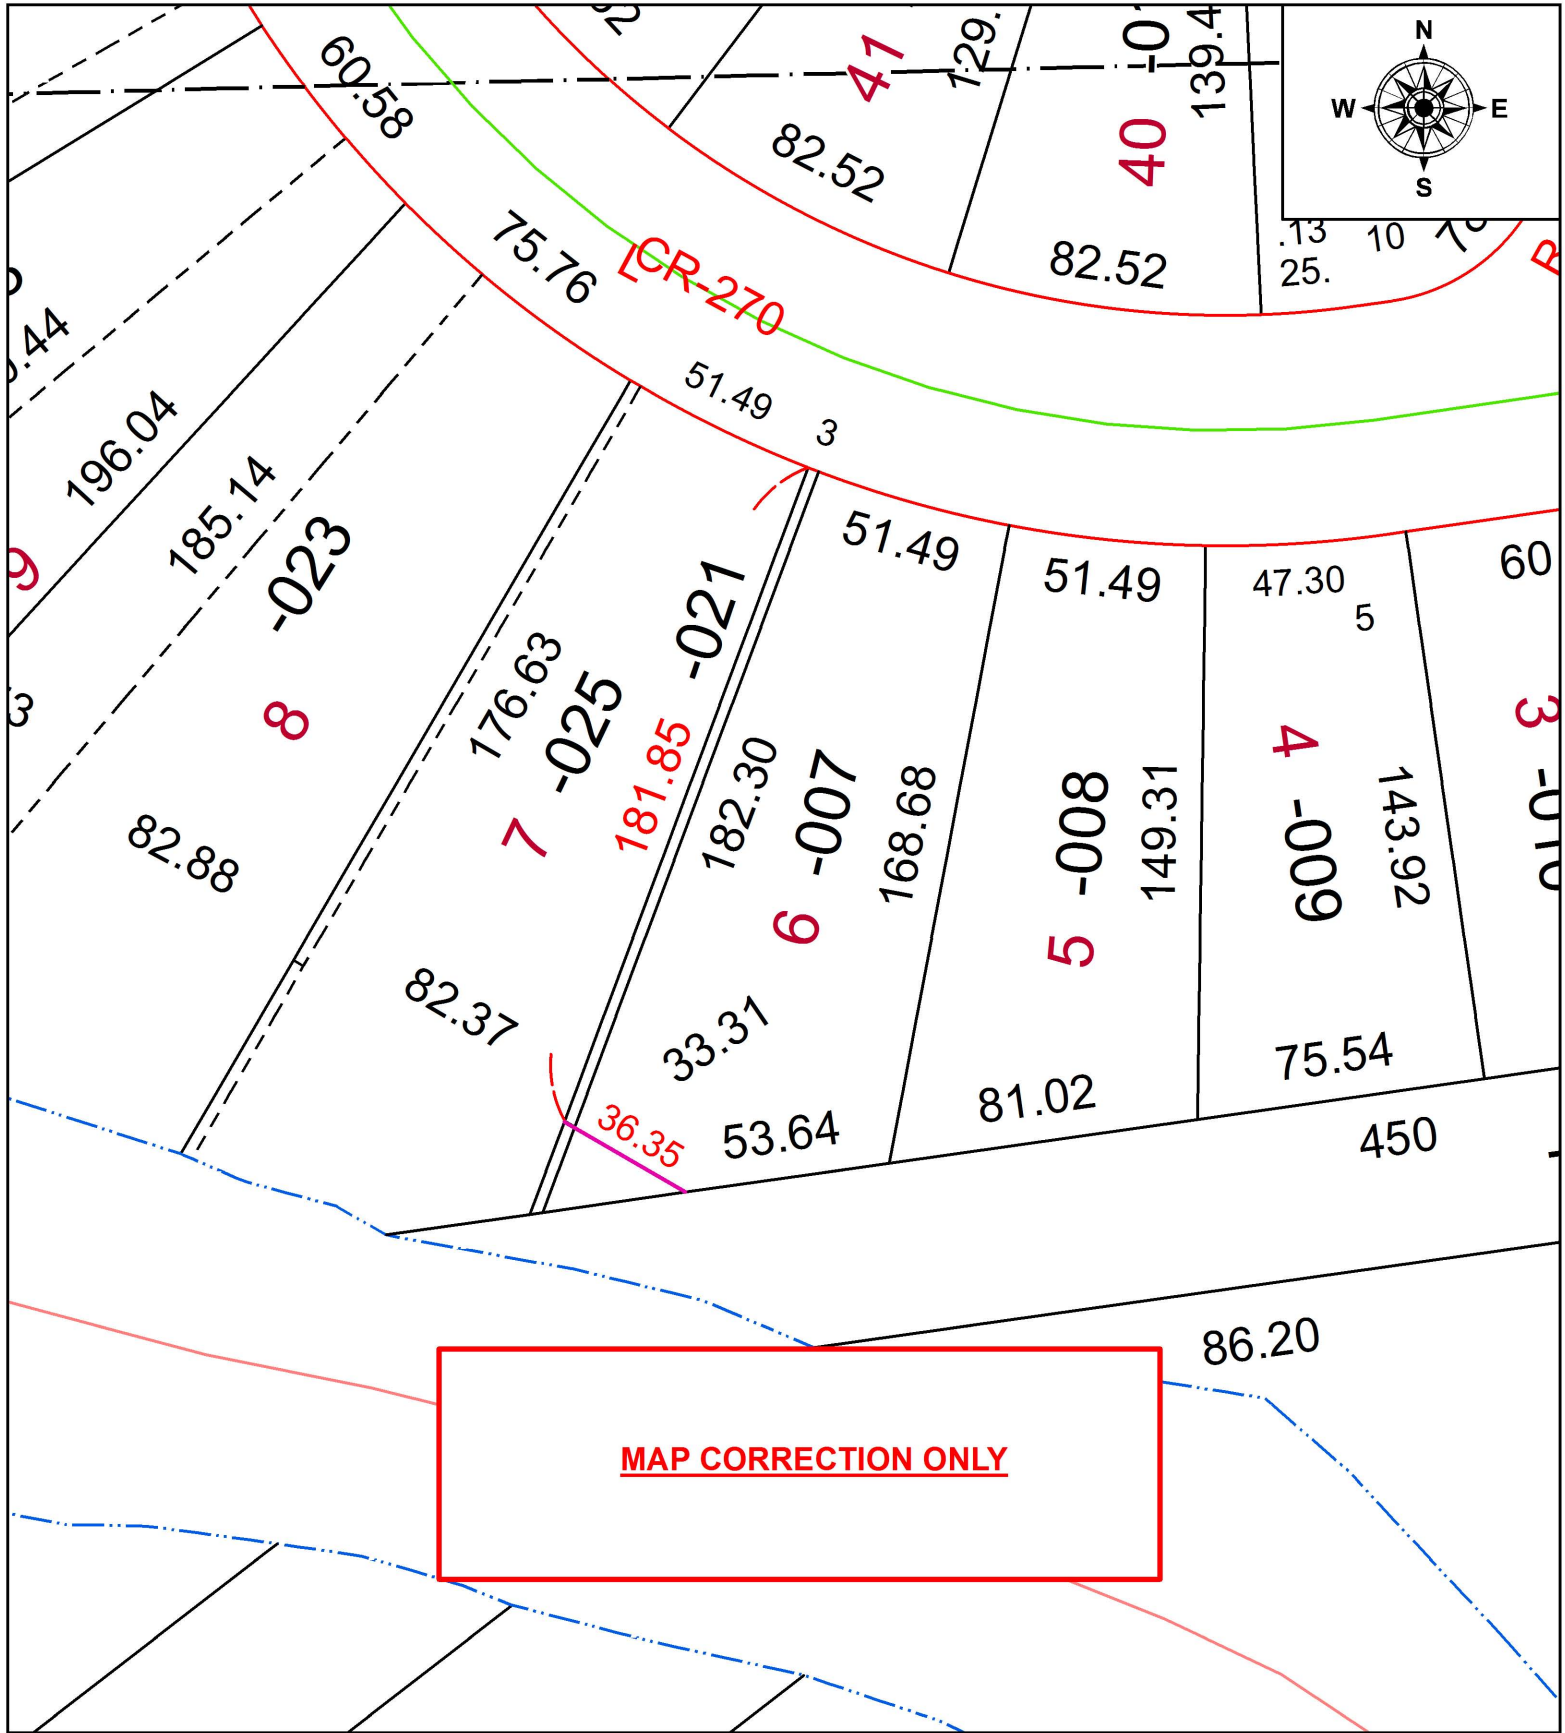

PARENT PARCEL: 06-25-085-101-007, -021

CHILD PARCEL:

STARTING POINT: NORTHEAST CORNER OF S/L 6 IN PINEWOOD SUB.

18-04002-C

MAP CORRECTION ONLY

SPLITS/DEEDS PROCESSED
LORAIN COUNTY TAX MAP DEPARTMENT
226 MIDDLE AVE. ELYRIA, OH

SURVEYED BY:	JAMES RESAR		
CLOSURE:	1:39,789		
MAP PAGE(S):	6-138		
APPROVED BY:	RRM	DATE:	12-20-18
SCALE:	1" = 50'	PRIOR INSTRUMENT:	20160573797