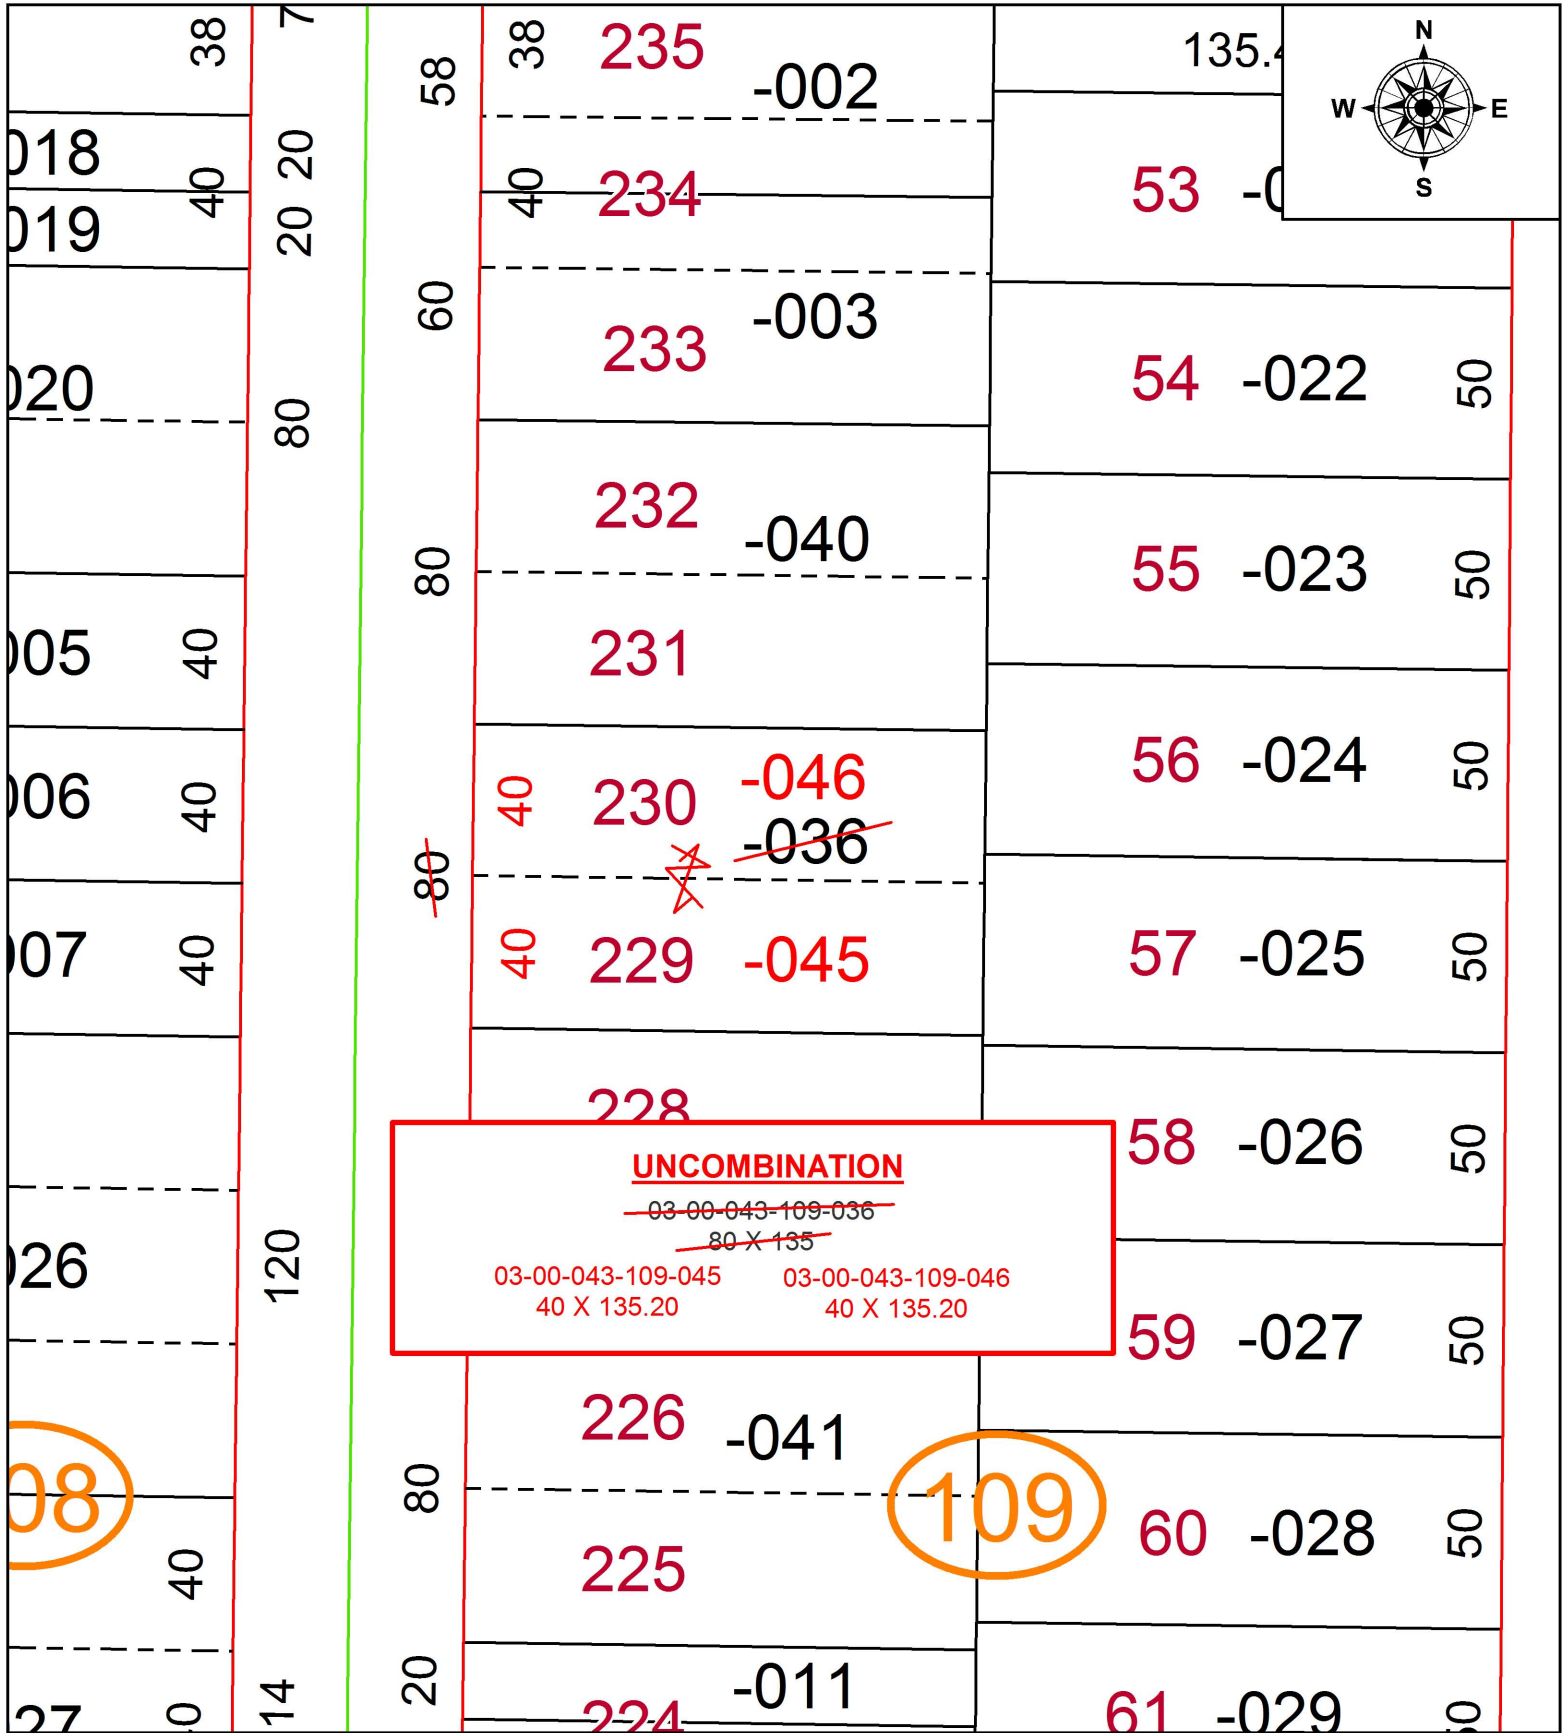

PARENT PARCEL: 03-00-043-109-036

CHILD PARCEL: 03-00-043-109-045, -046

STARTING POINT: S/L'S 229 & 230 IN LAKEWOOD BEACH SUB.

18-04000-U

**UNCOMBINATION**  
~~03-00-043-109-036~~  
~~80 X 135~~  
 03-00-043-109-045      03-00-043-109-046  
 40 X 135.20              40 X 135.20

**SPLITS/DEEDS PROCESSED**  
 LORAIN COUNTY TAX MAP DEPARTMENT  
 226 MIDDLE AVE. ELYRIA, OH

SURVEYED BY: N/A  
 CLOSURE: N/A  
 MAP PAGE(S): 3-00-043  
 APPROVED BY: RRM      DATE: 12-13-18  
 SCALE: 1" = 50'      PRIOR INSTRUMENT: 20070223604