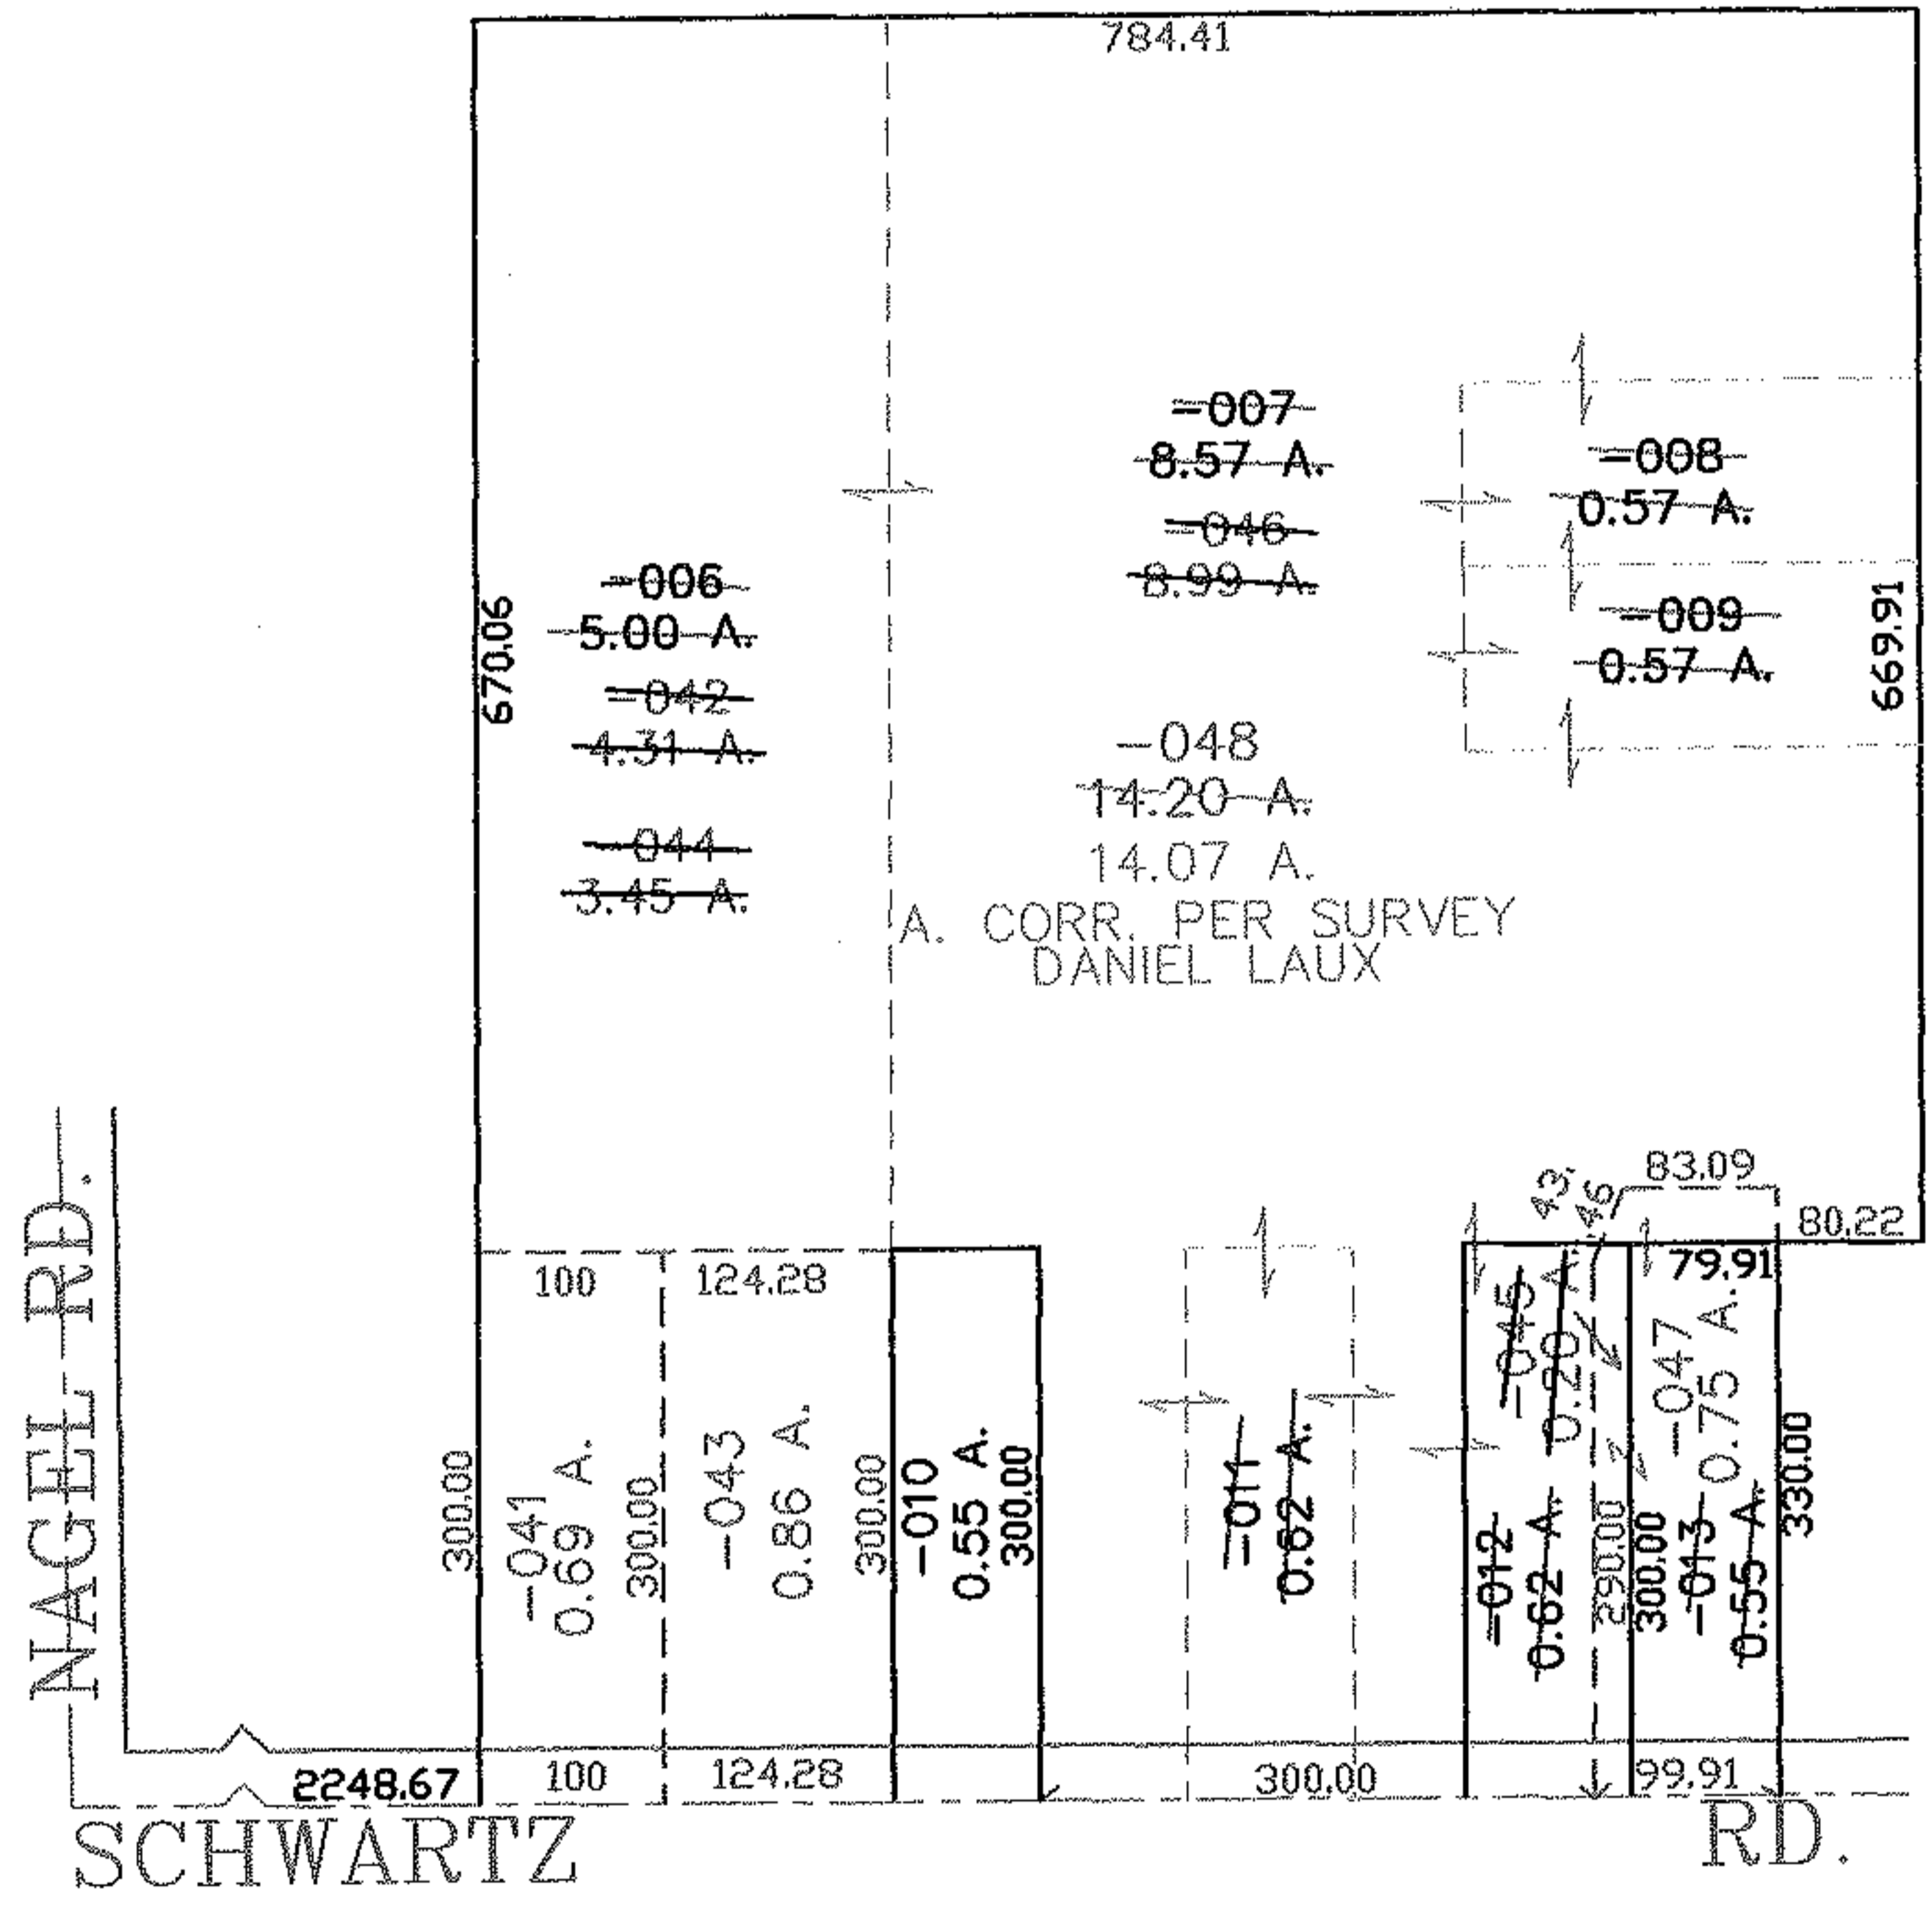

RASTER

PARENT PARCEL: 04-00-026-108-006, -007, -008, -009, -011, -012, -013
CHILD PARCEL: 04-00-026-108-041 THRU -048
STARTING POINT: CENTERLINE OF NAGEL RD. & SCHWARTZ RD.

NO. 01798

SPLITS/DEEDS PROCESSED
LORAIN COUNTY TAX MAP DEPARTMENT
226 MIDDLE AVE. ELYRIA, OHIO

SURVEYED BY: DANIEL LAUX
CLOSURE: 0.00 : 10.000
MAP PAGE(S): 04-00-026-B
APPROVED BY: JAH DATE: 11-30-04
SCALE: 1" = 200 PRIOR INSTRUMENT: 20040015807