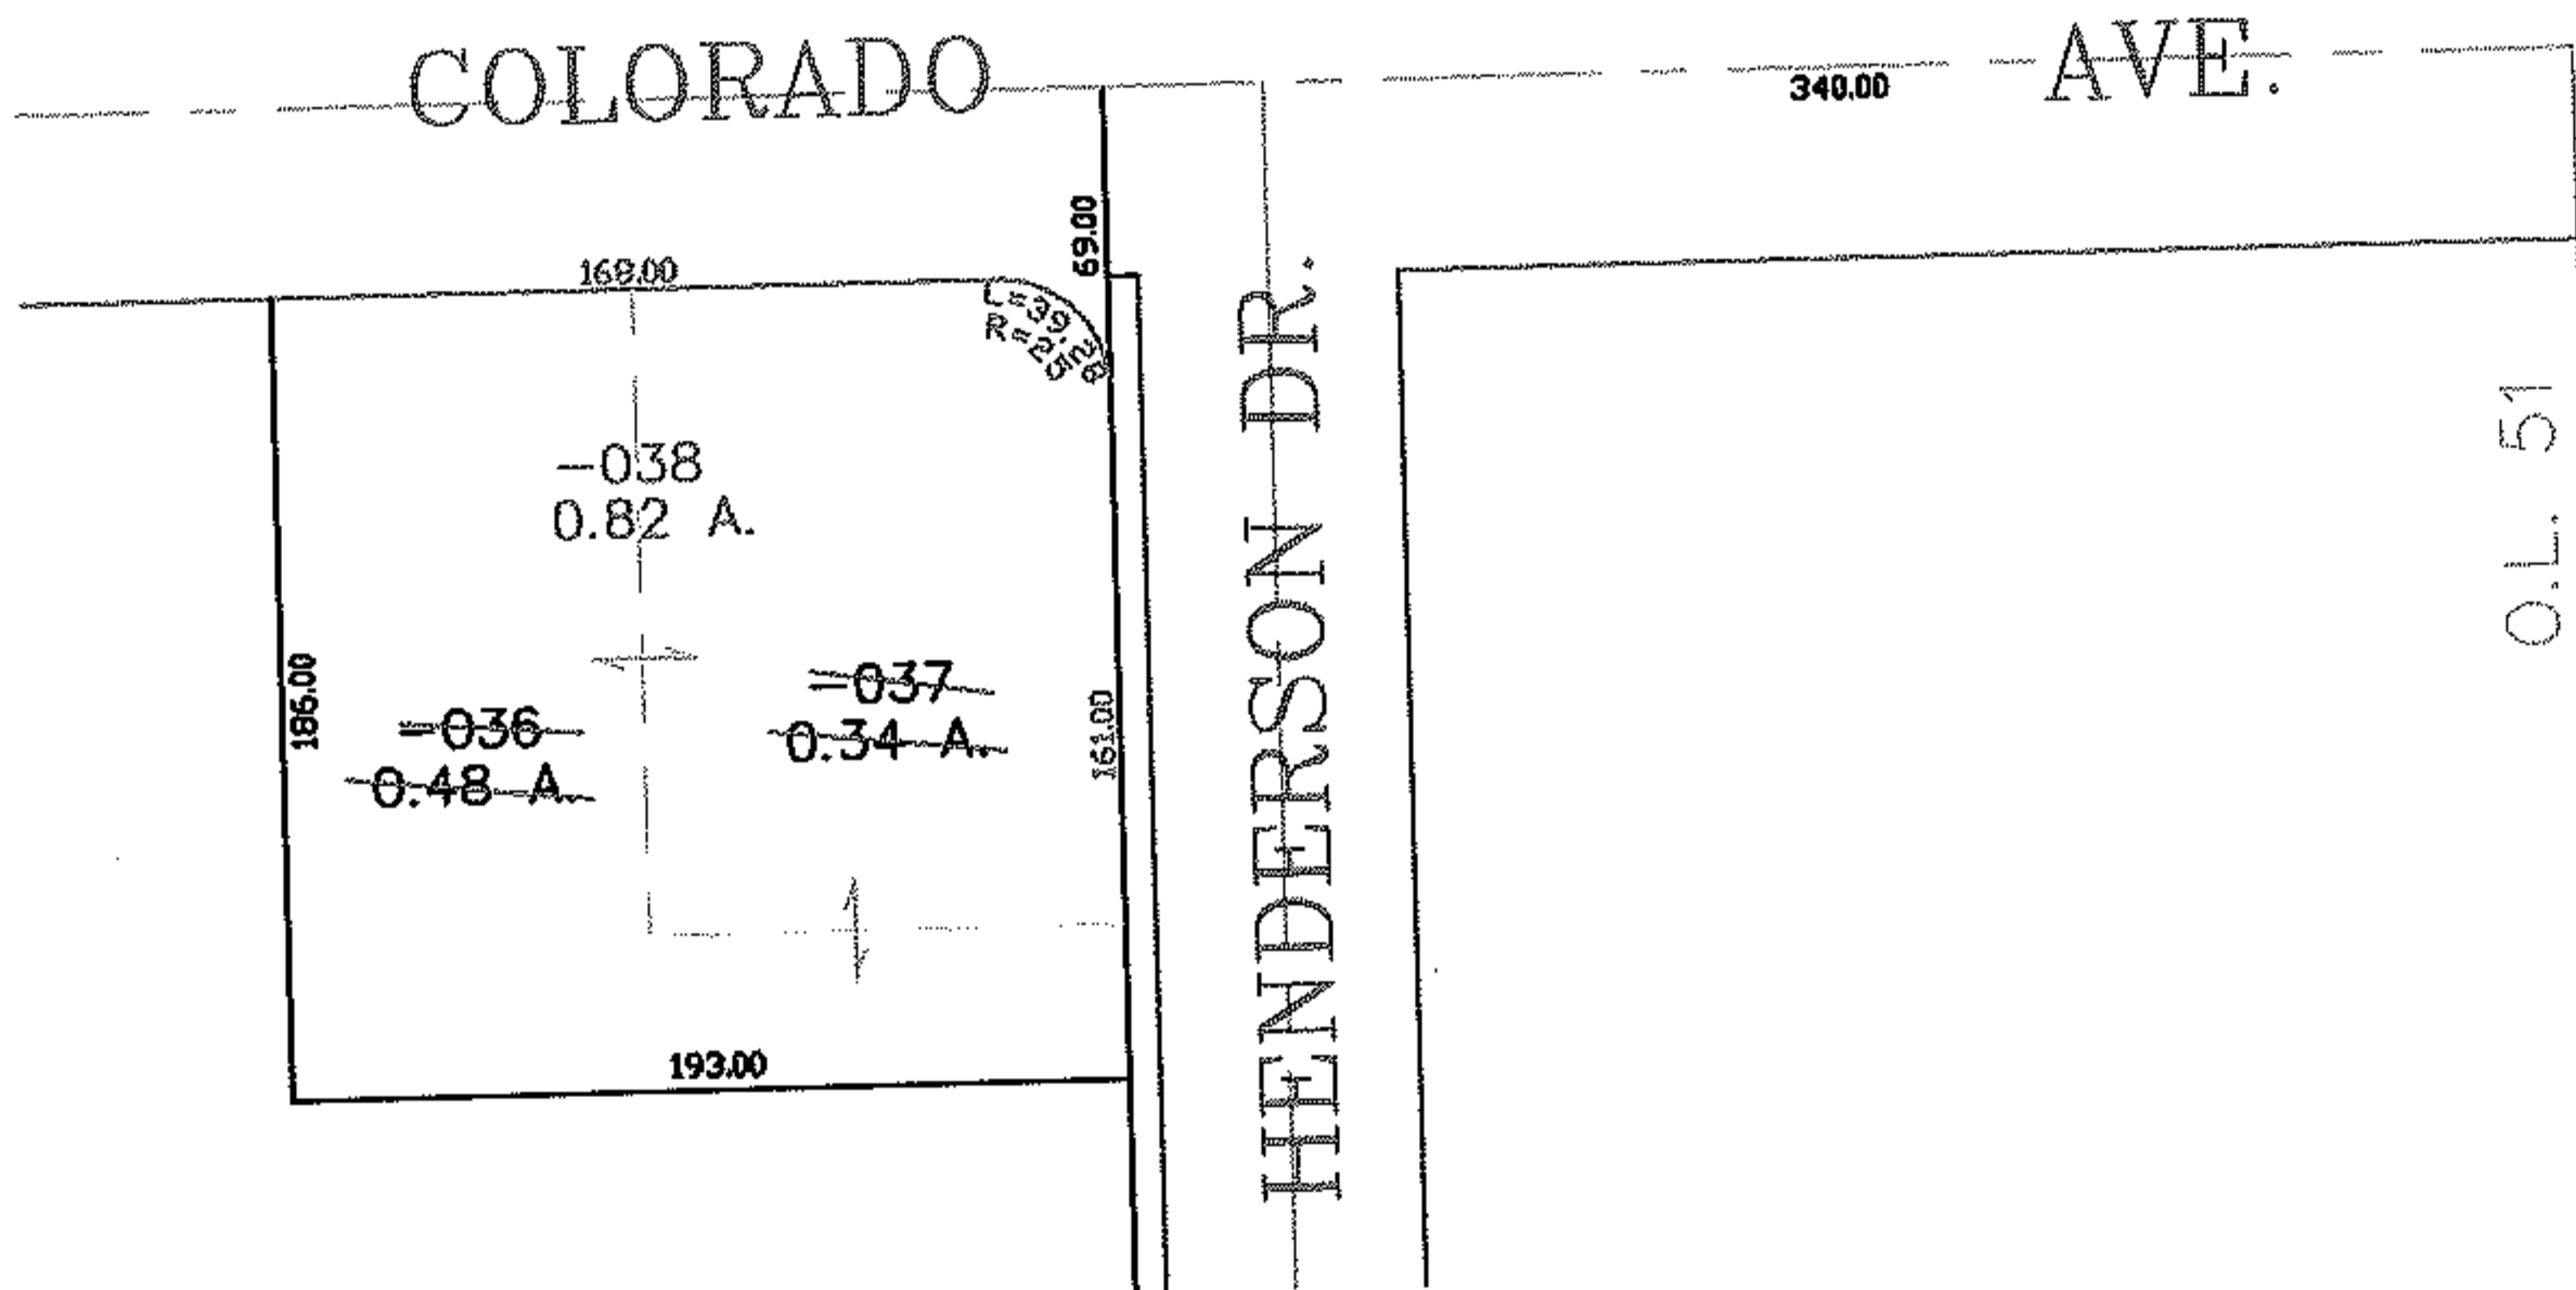

RASTER

PARENT PARCEL: 02-00-051-142-028, -029  
CHILD PARCEL: 02-00-051-142-038  
STARTING POINT: CENTERLINE OF COLORADO AVE. & O.L. 51

NO. 01752

**SPLITS/DEEDS PROCESSED**

LORAIN COUNTY TAX MAP DEPARTMENT  
226 MIDDLE AVE. ELYRIA, OHIO

SURVEYED BY: PATRICK A. MCGANNON  
CLOSURE: 0.00 : 10.000  
MAP PAGE(S): 02-00-051-B  
APPROVED BY: JAH DATE: 9-2-04  
SCALE: 1" = 100 PRIOR INSTRUMENT: 20010763601