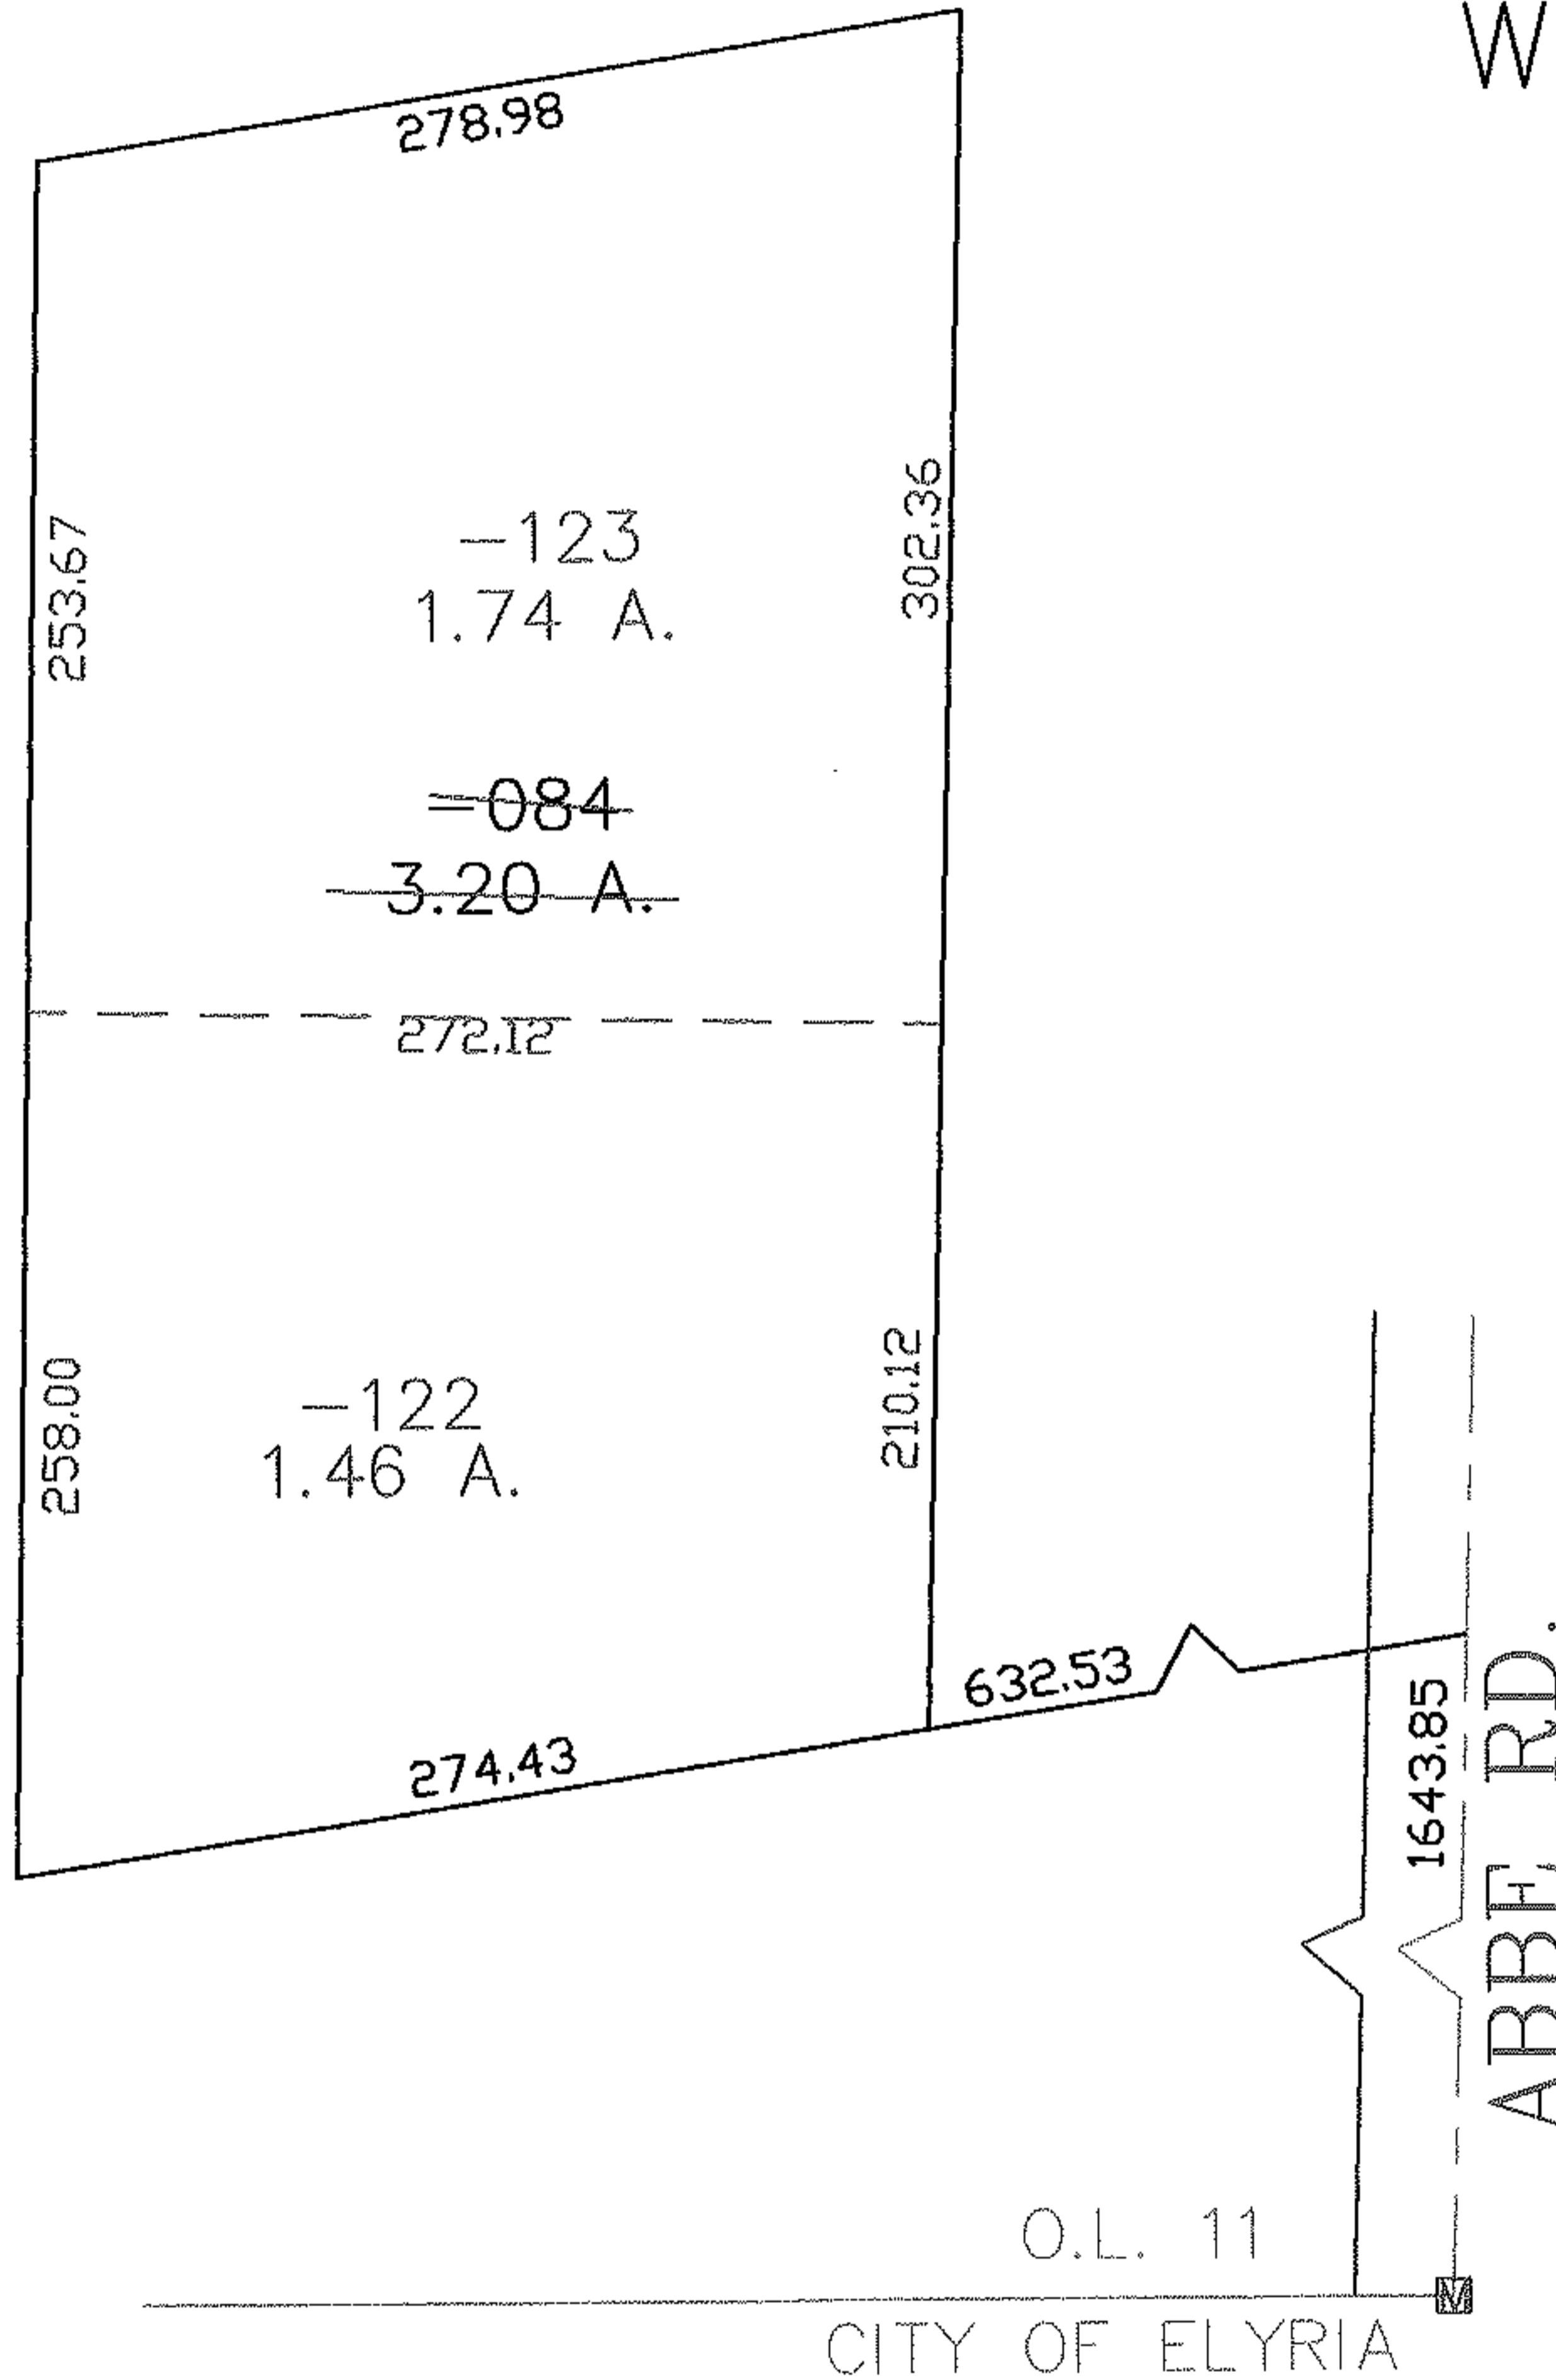

RASTER

PARENT PARCEL: 03-00-011-102-084

CHILD PARCEL: 03-00-011-102-122, -123

STARTING POINT: CENTERLINE OF ABBE RD. & O.L. 11

NO. 01722

**SPLITS/DEEDS PROCESSED**

LORAIN COUNTY TAX MAP DEPARTMENT  
226 MIDDLE AVE. ELYRIA, OHIO

SURVEYED BY: JAMES A. RESAR

CLOSURE: 0.00 : 10.000

MAP PAGE(S): 3-00-011-B

APPROVED BY: JAH DATE: 8-4-04

SCALE: 1" = 100 PRIOR INSTRUMENT: 20020877582