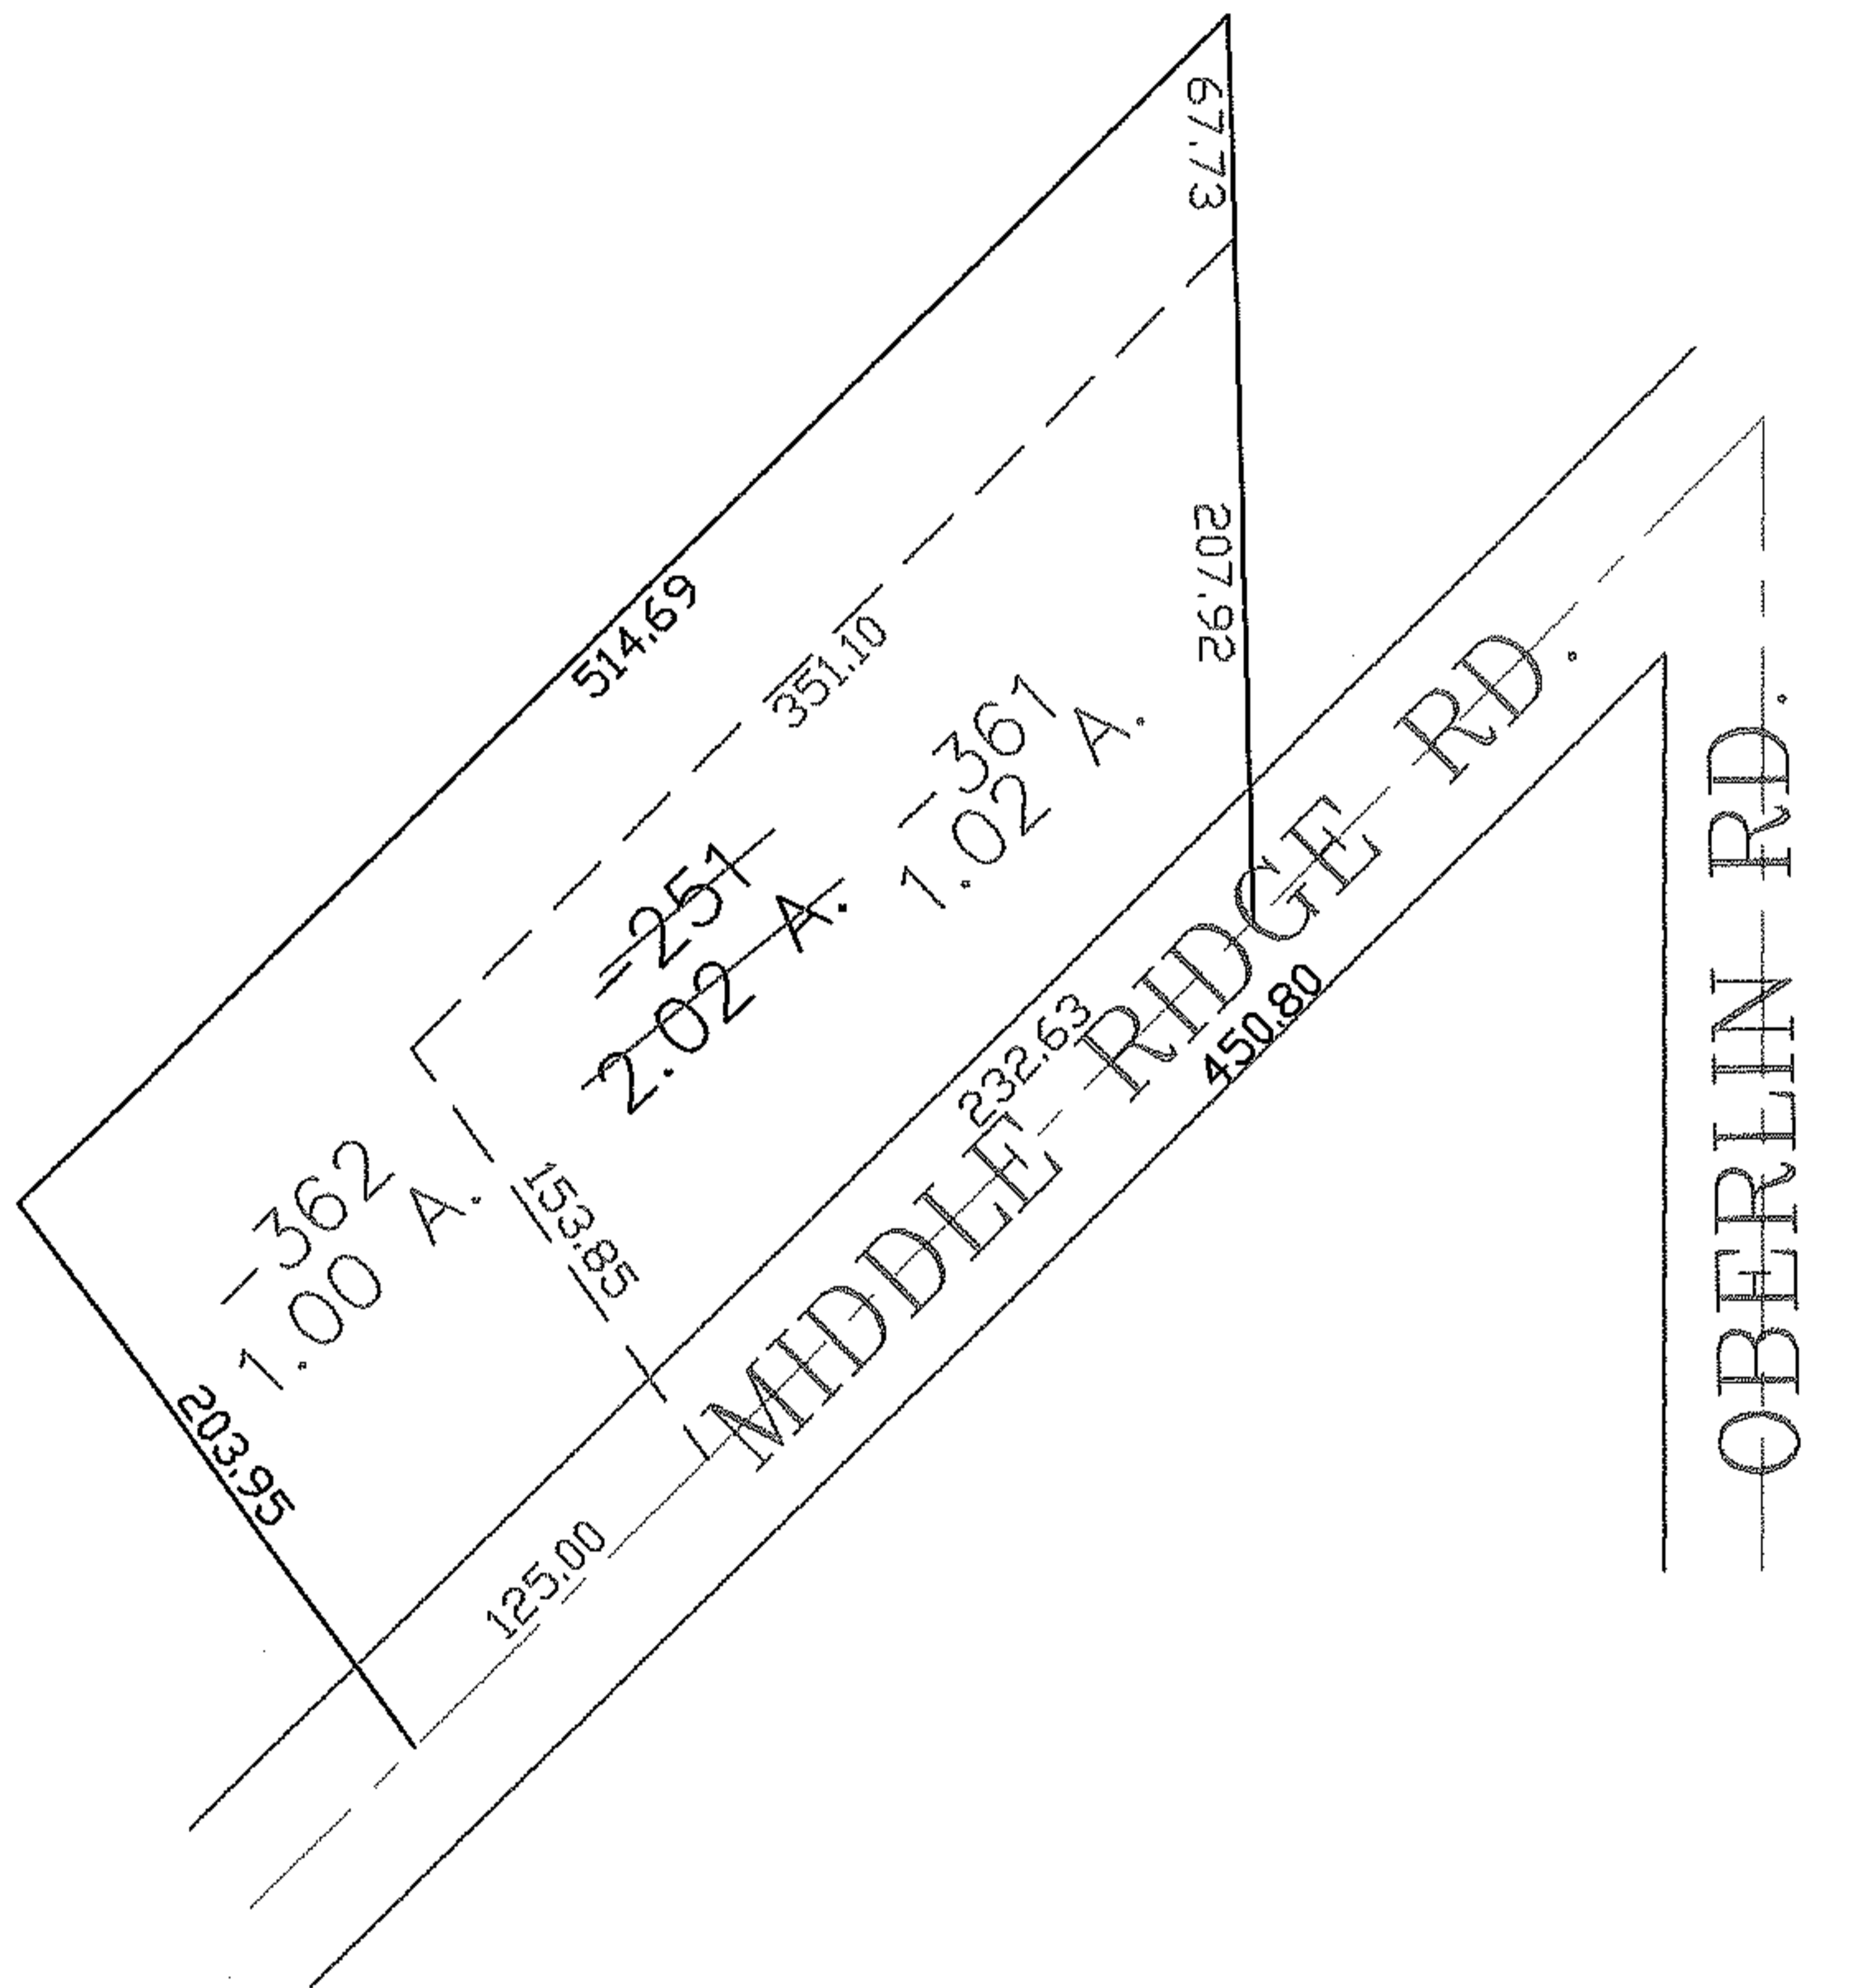

MASTER

PARENT PARCEL: 05-00-057-000-251

CHILD PARCEL: 05-00-057-000-361, -362

STARTING POINT: CENTERLINE OF MIDDLE RIDGE RD. & OBERLIN RD.

NO. 01705

**SPLITS/DEEDS PROCESSED**

LORAIN COUNTY TAX MAP DEPARTMENT  
226 MIDDLE AVE. ELYRIA, OHIO

SURVEYED BY: ALEX KELSER  
 CLOSURE: 0.00 : 10.000  
 MAP PAGE(S): 05-00-057-B  
 APPROVED BY: JAH DATE: 7-15-04  
 SCALE: 1" = 100' PRIOR INSTRUMENT: 20020875889