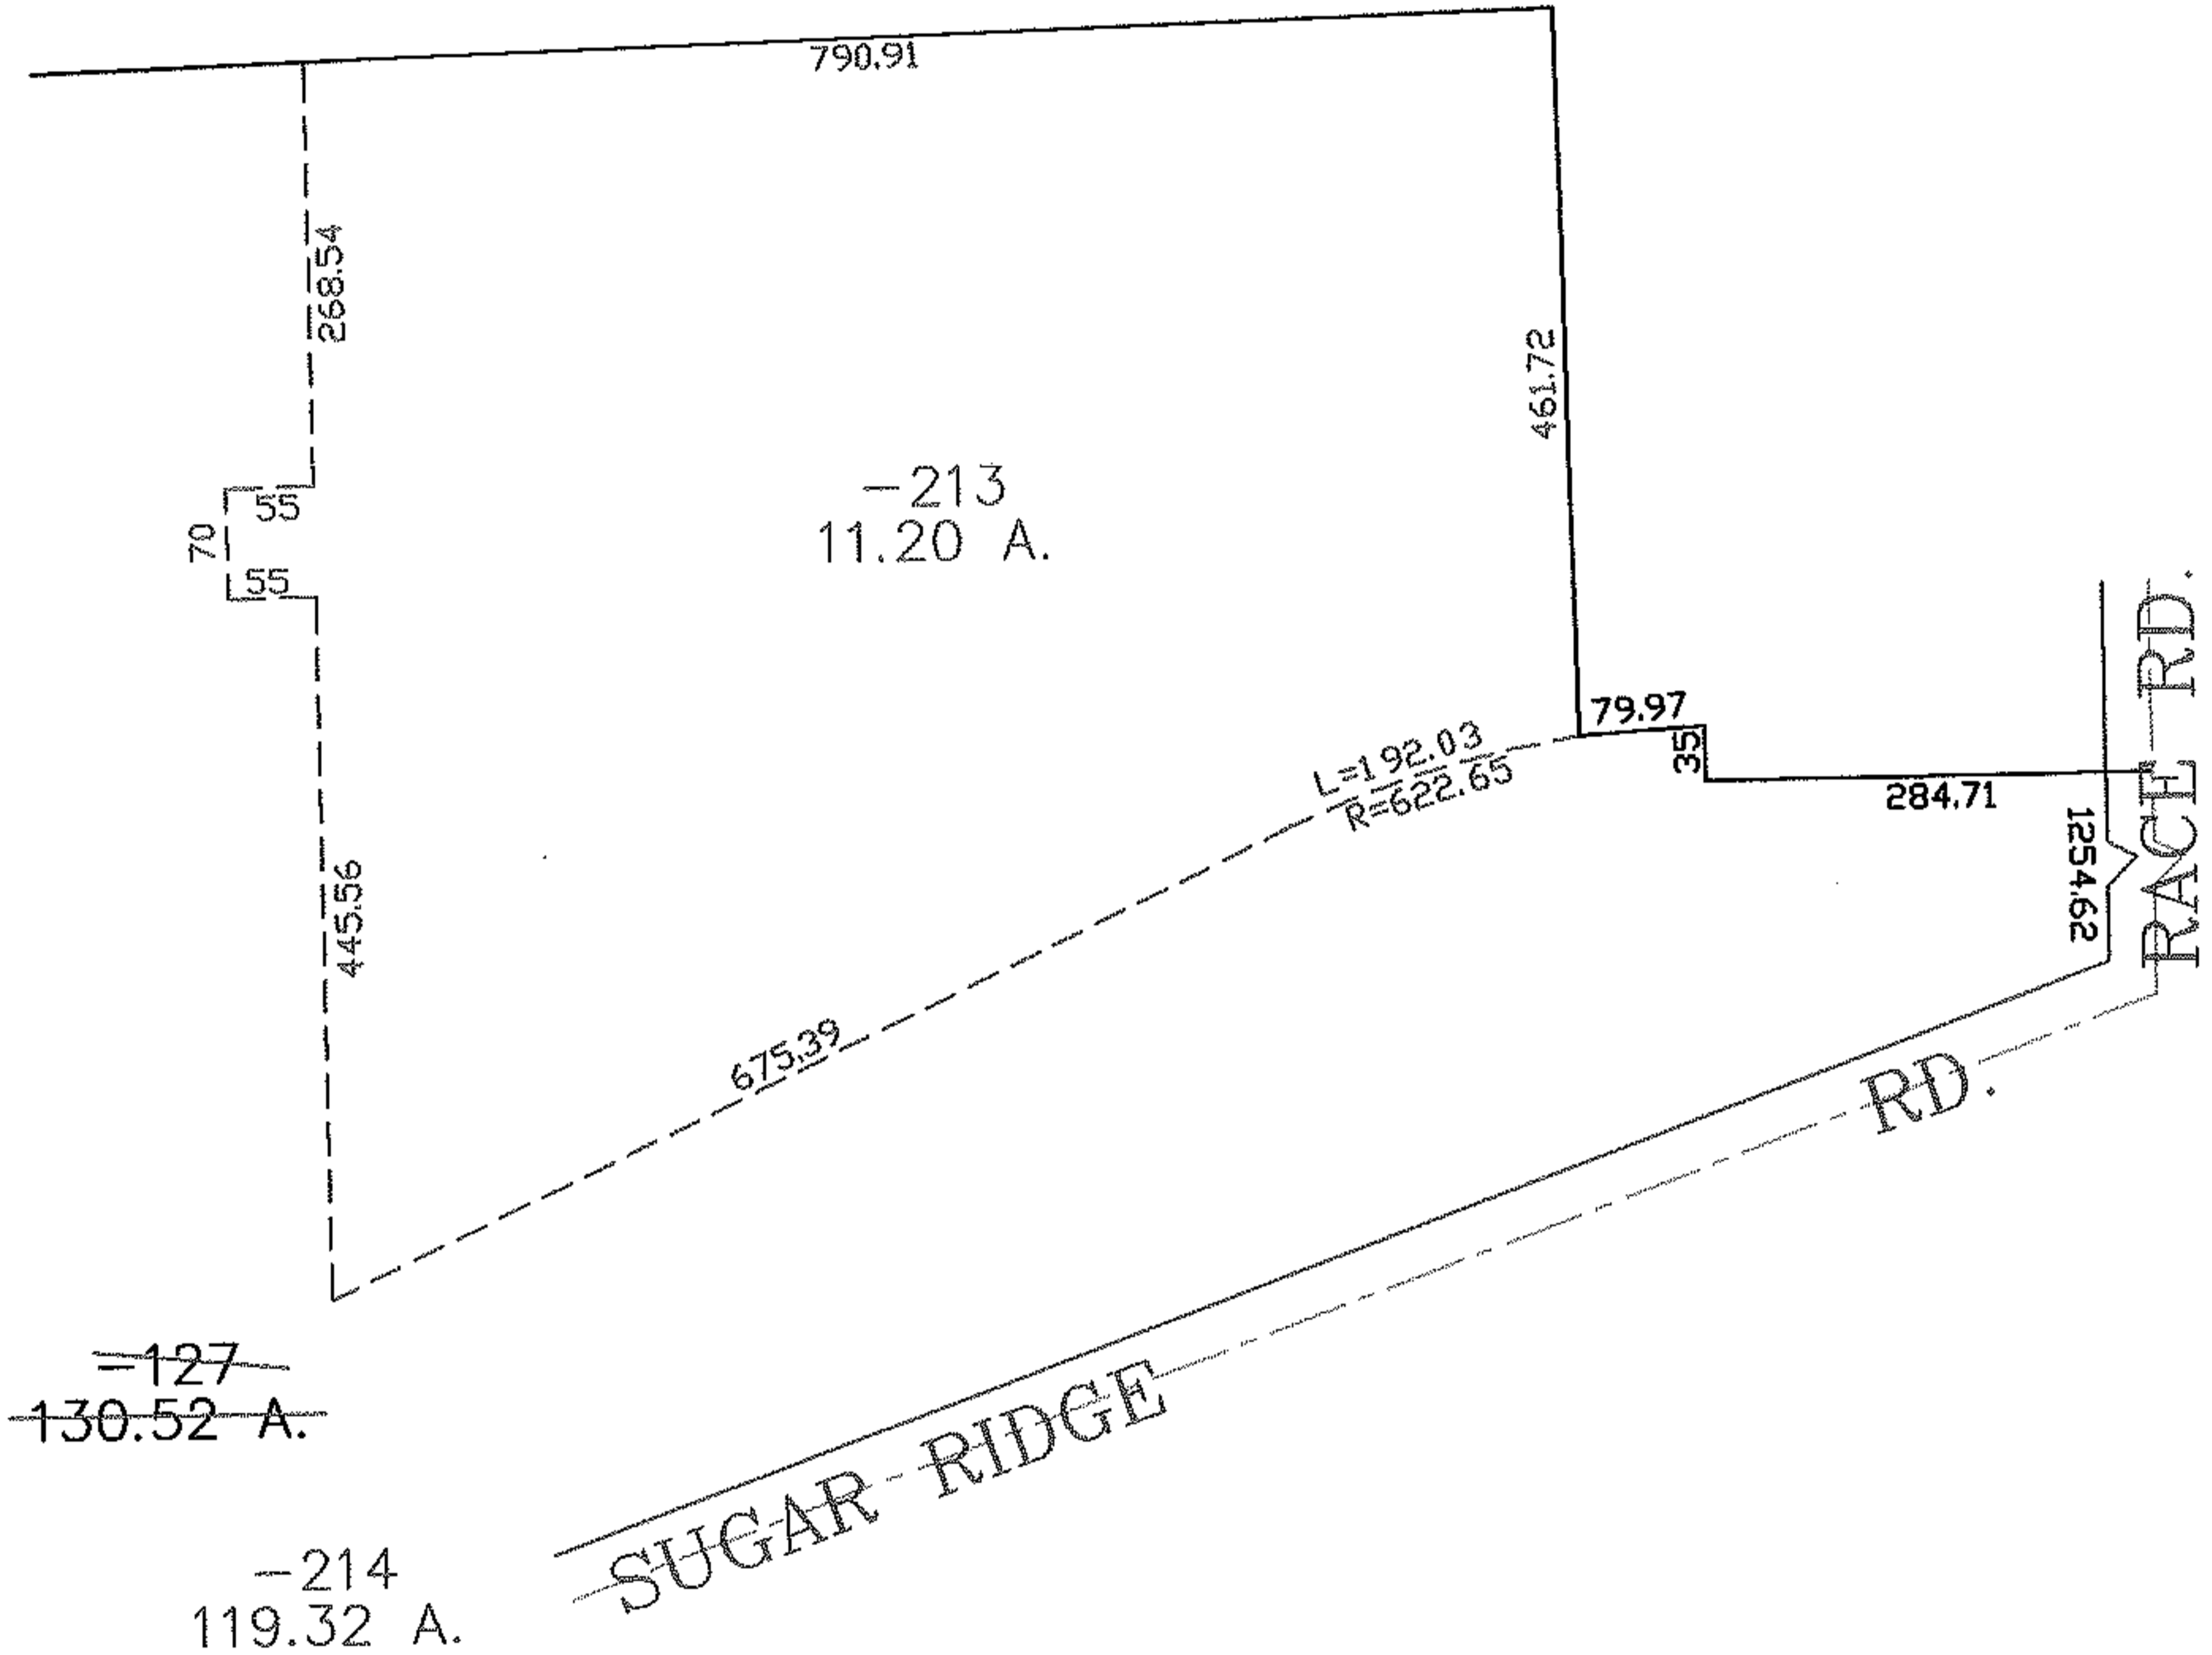

PARENT PARCEL: 07-00-038-000-127

CHILD PARCEL: 07-00-038-000-213, -214

STARTING POINT: CENTERLINE OF RACE RD. & SUGAR RIDGE RD.

NO. 01699

SURVEYED BY: MARK ALLEN YEAGER
 CLOSURE: 0.00 : 10.000
 MAP PAGE(S): 07-00-038-B
 APPROVED BY: JAH DATE: 7-13-04
 SCALE: 1" = 200 PRIOR INSTRUMENT: 980524293

SPLITS/DEEDS PROCESSED
 LORAIN COUNTY TAX MAP DEPARTMENT
 226 MIDDLE AVE. ELYRIA, OHIO

ORIGINAL