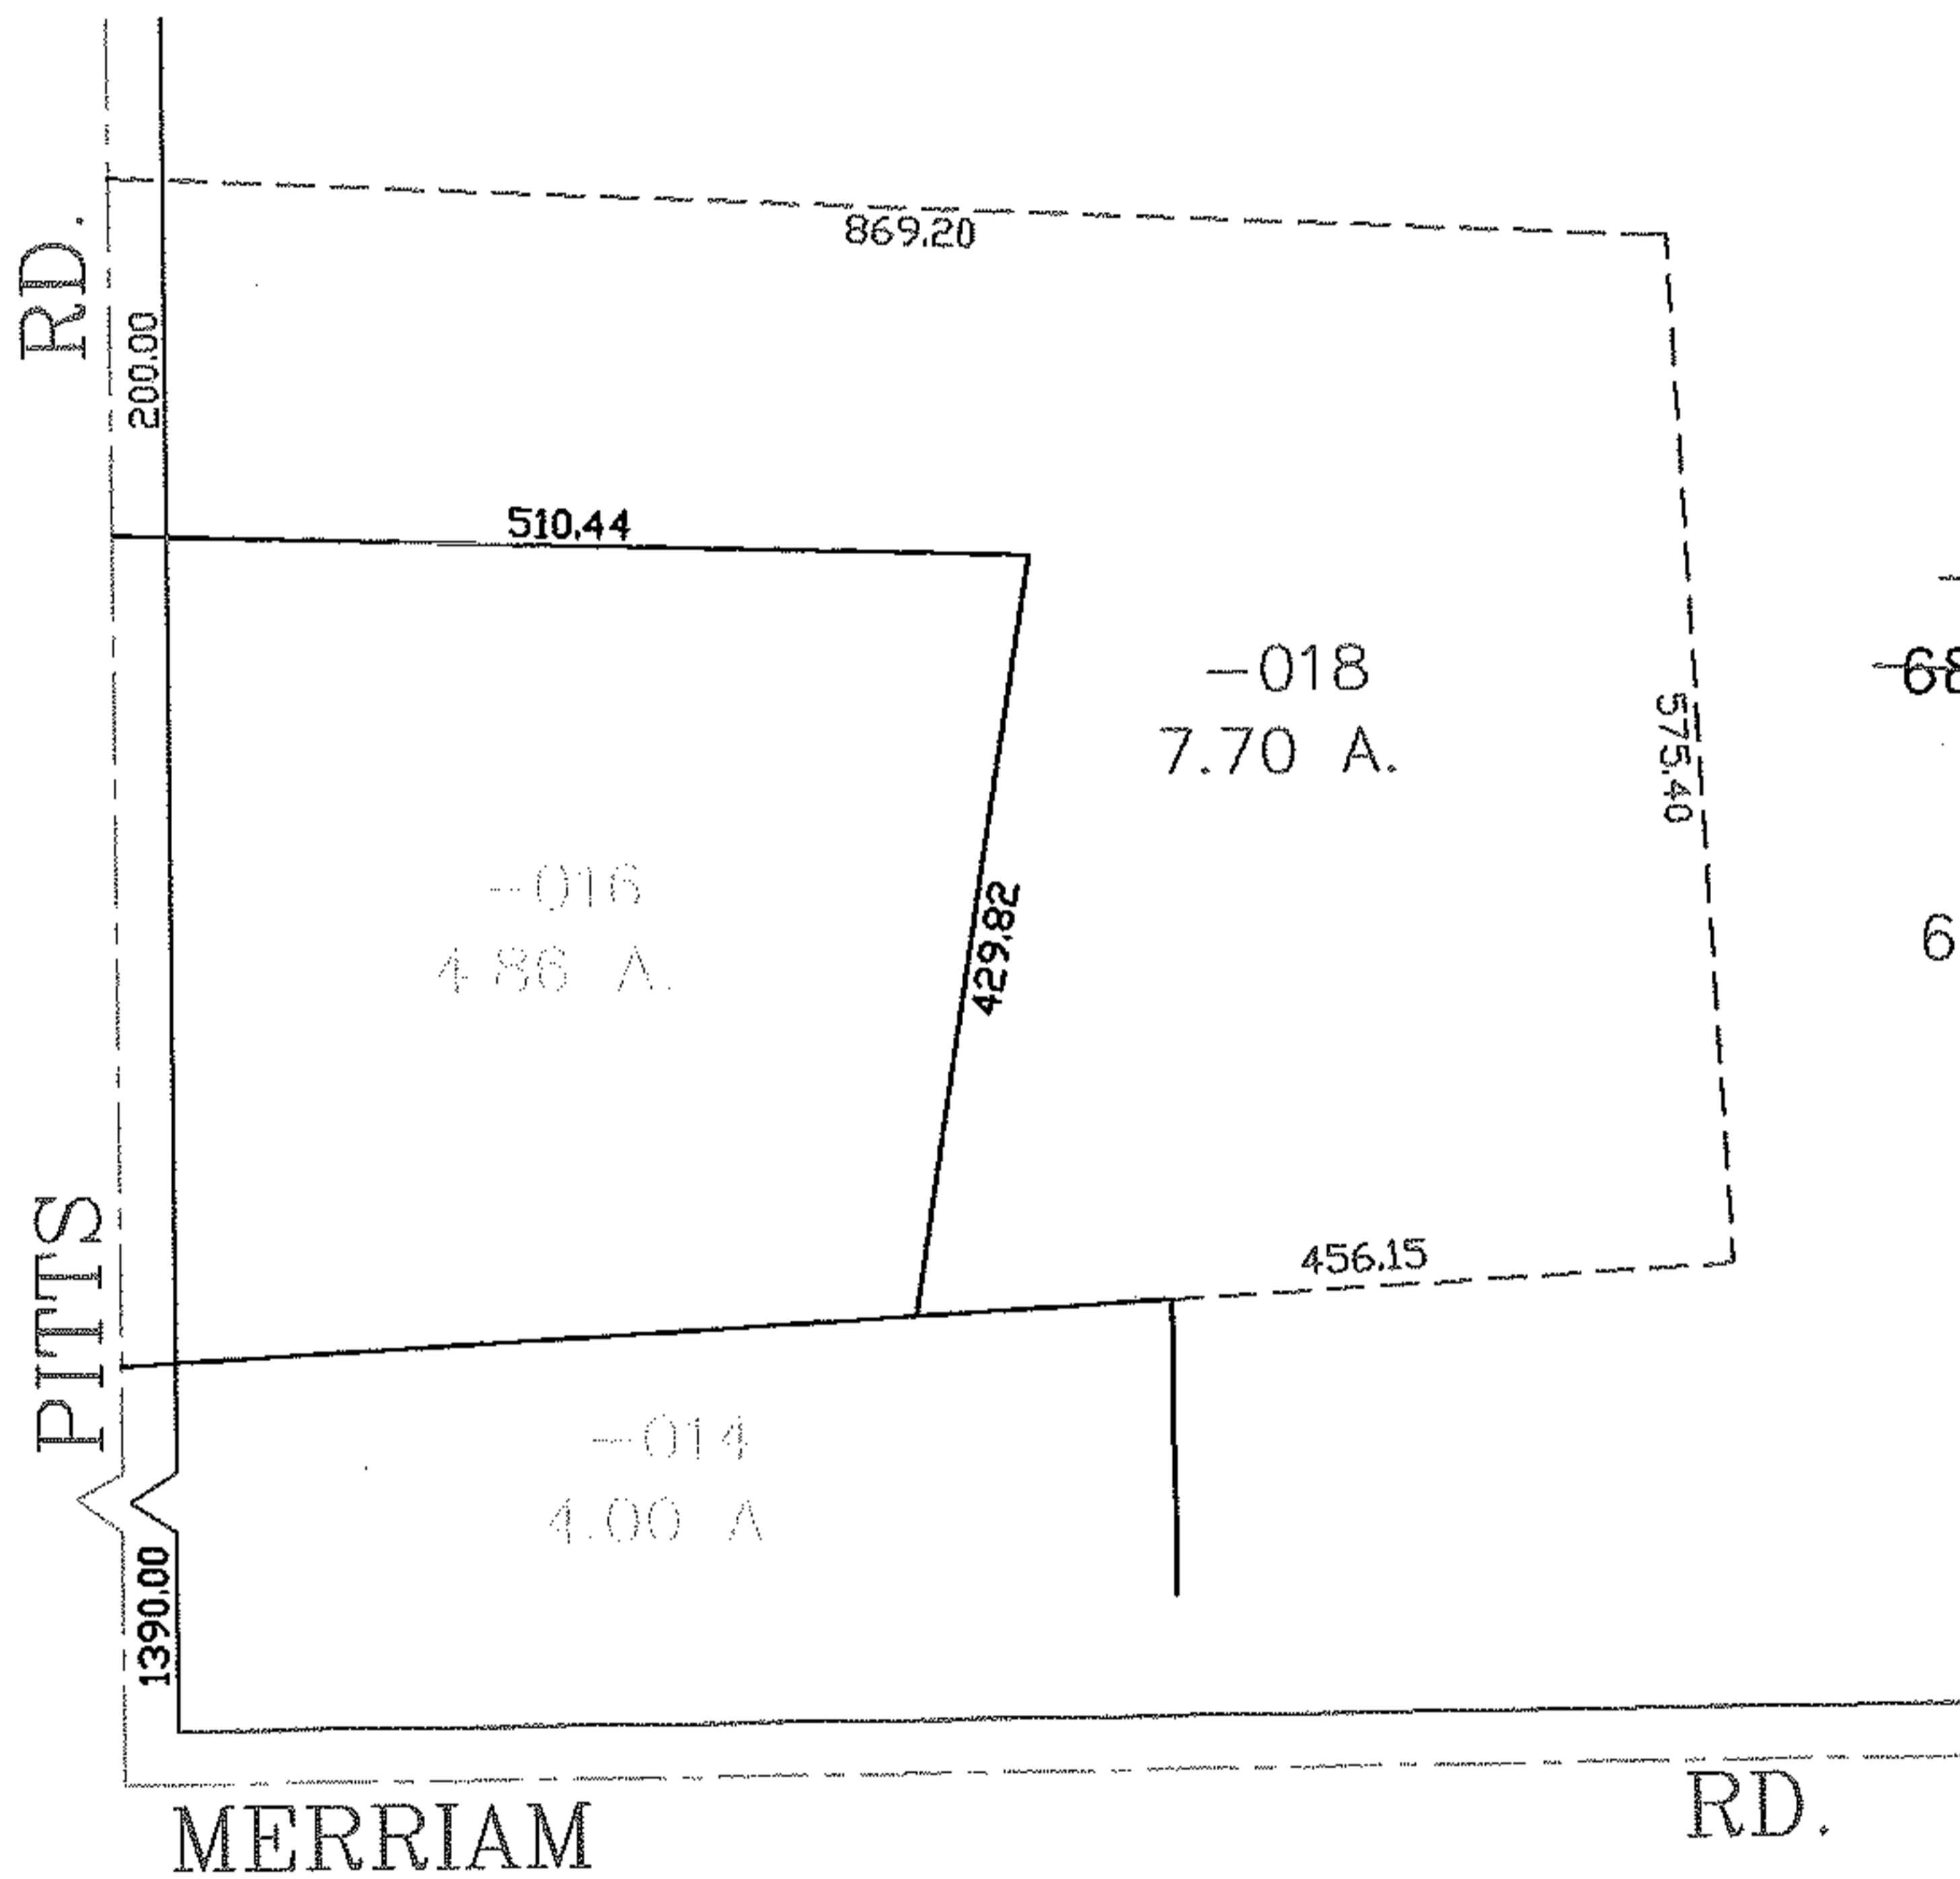

MASTER

PARENT PARCEL: 14-00-134-000-017

CHILD PARCEL: 14-00-134-000-018, -019

STARTING POINT: CENTERLINE OF PITTS RD. & MERRIAM RD

NO. 01694

SPLITS/DEEDS PROCESSED
LORAIN COUNTY TAX MAP DEPARTMENT
 226 MIDDLE AVE. ELYRIA, OHIO

SURVEYED BY: THOMAS M. SNEZEK
 CLOSURE: 0.00 ; 10.000
 MAP PAGE(S): 14-00-134-A
 APPROVED BY: JAH DATE: 7-1-04
 SCALE: 1" = 200 PRIOR INSTRUMENT: DV 1348/339