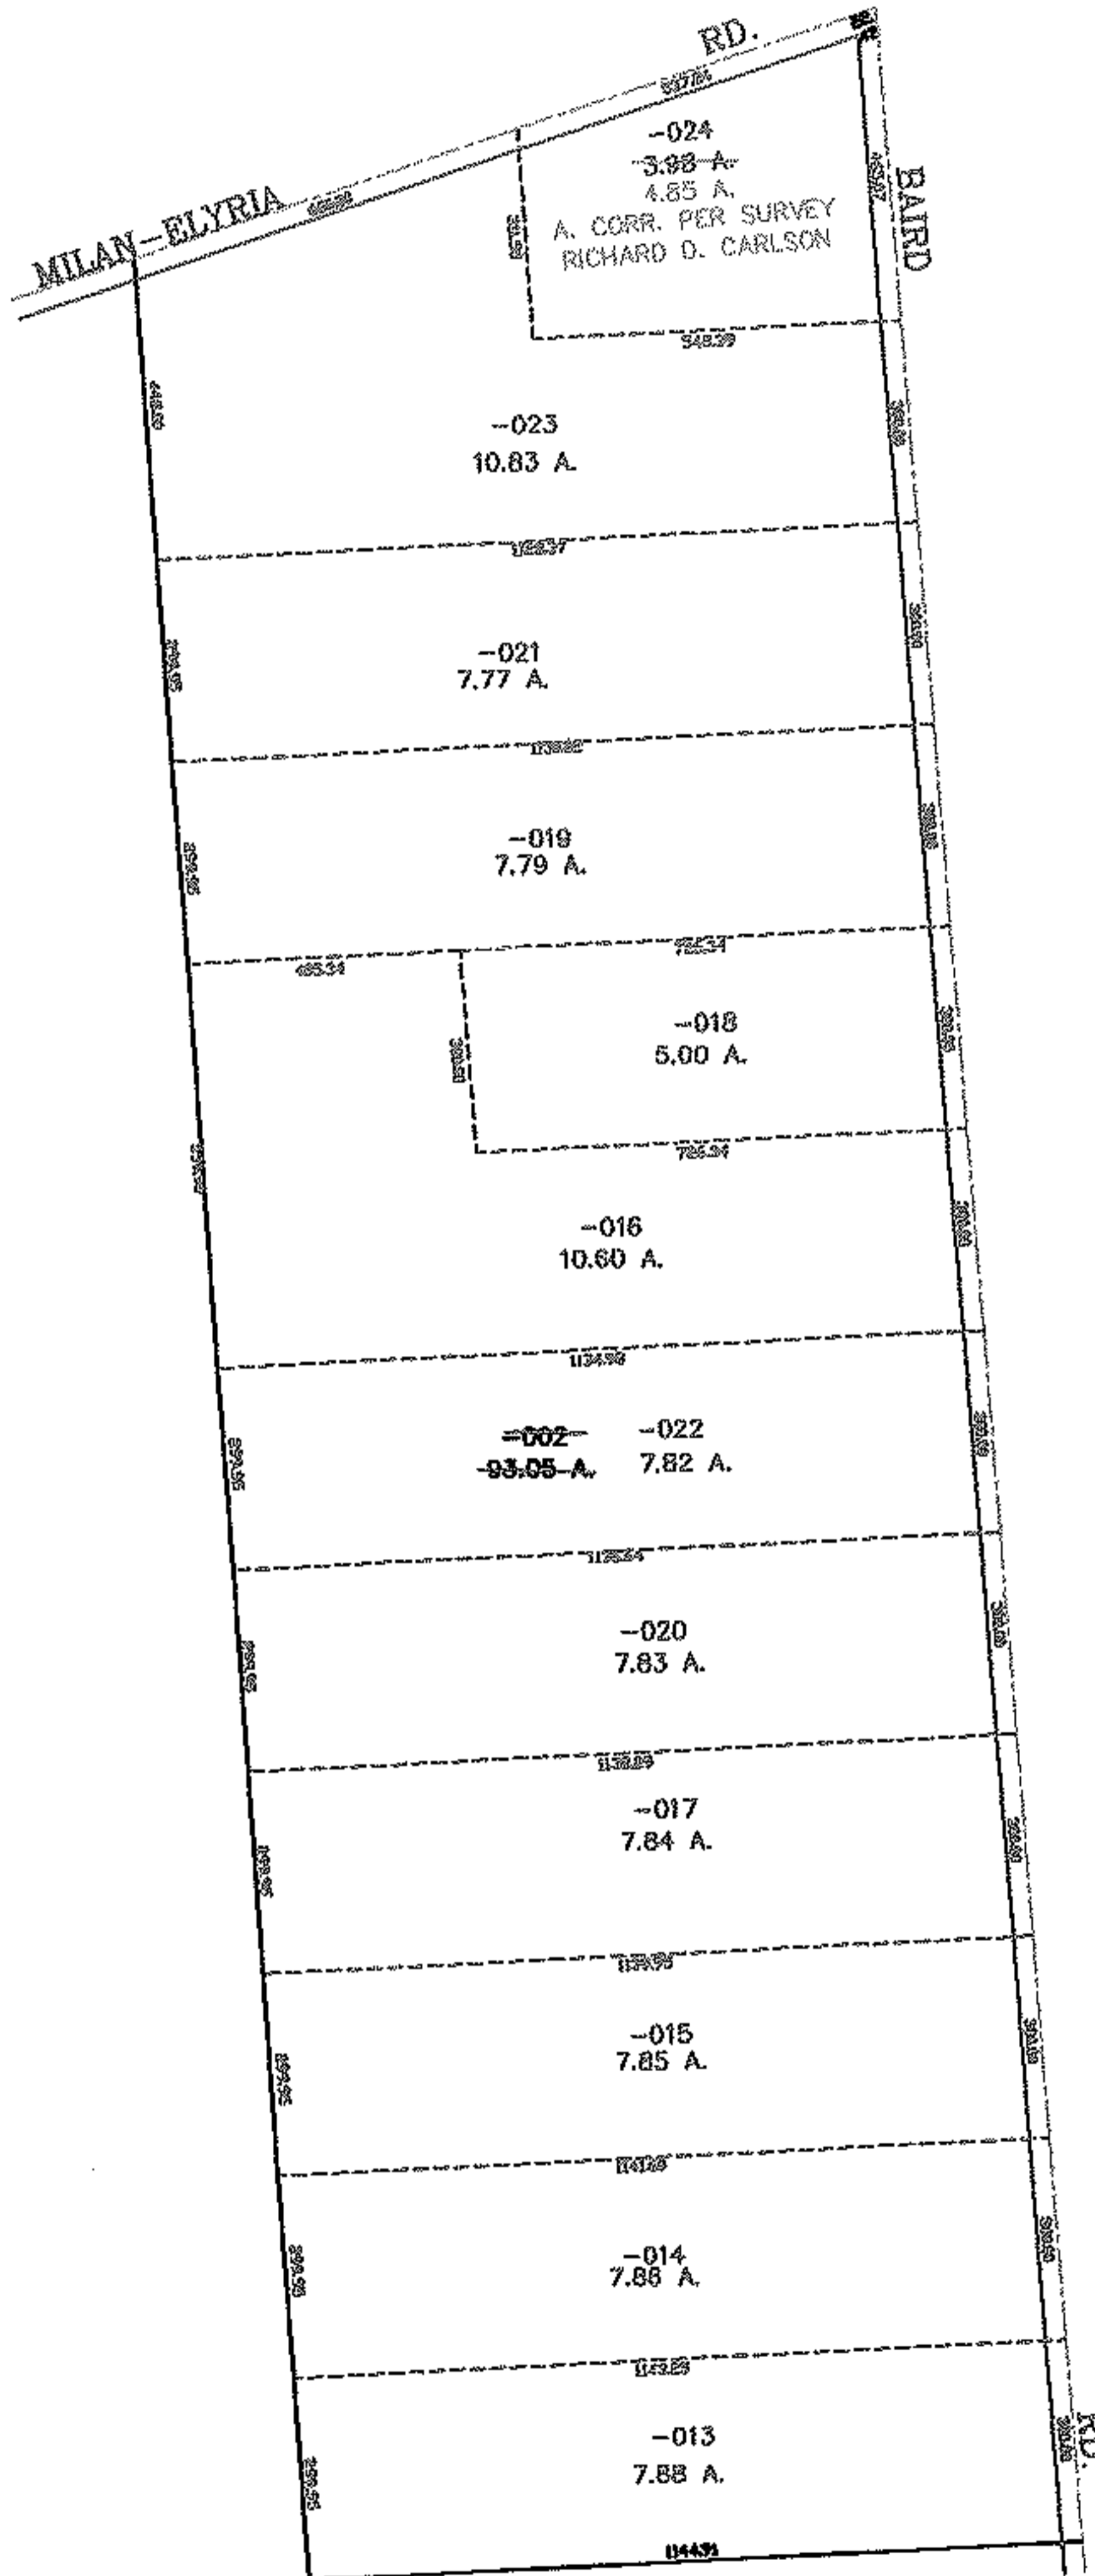

RASTER

PARENT PARCEL: 08-00-099-000-002

CHILD PARCEL: 08-00-099-000-013 THRU -024

STARTING POINT: CENTERLINE OF MILAN-ELYRIA RD. & BAIRD RD.

NO. 01675

SPLITS/DEEDS PROCESSED

LORAIN COUNTY TAX MAP DEPARTMENT
226 MIDDLE AVE. ELYRIA, OHIO

SURVEYED BY: RICHARD D. CARLSON

CLOSURE: 0.00 : 10.000

MAP PAGE(S): 08-00-099-A

APPROVED BY: JAH DATE: 6-7-04

SCALE: 1" = 500 PRIOR INSTRUMENT: 20040979942