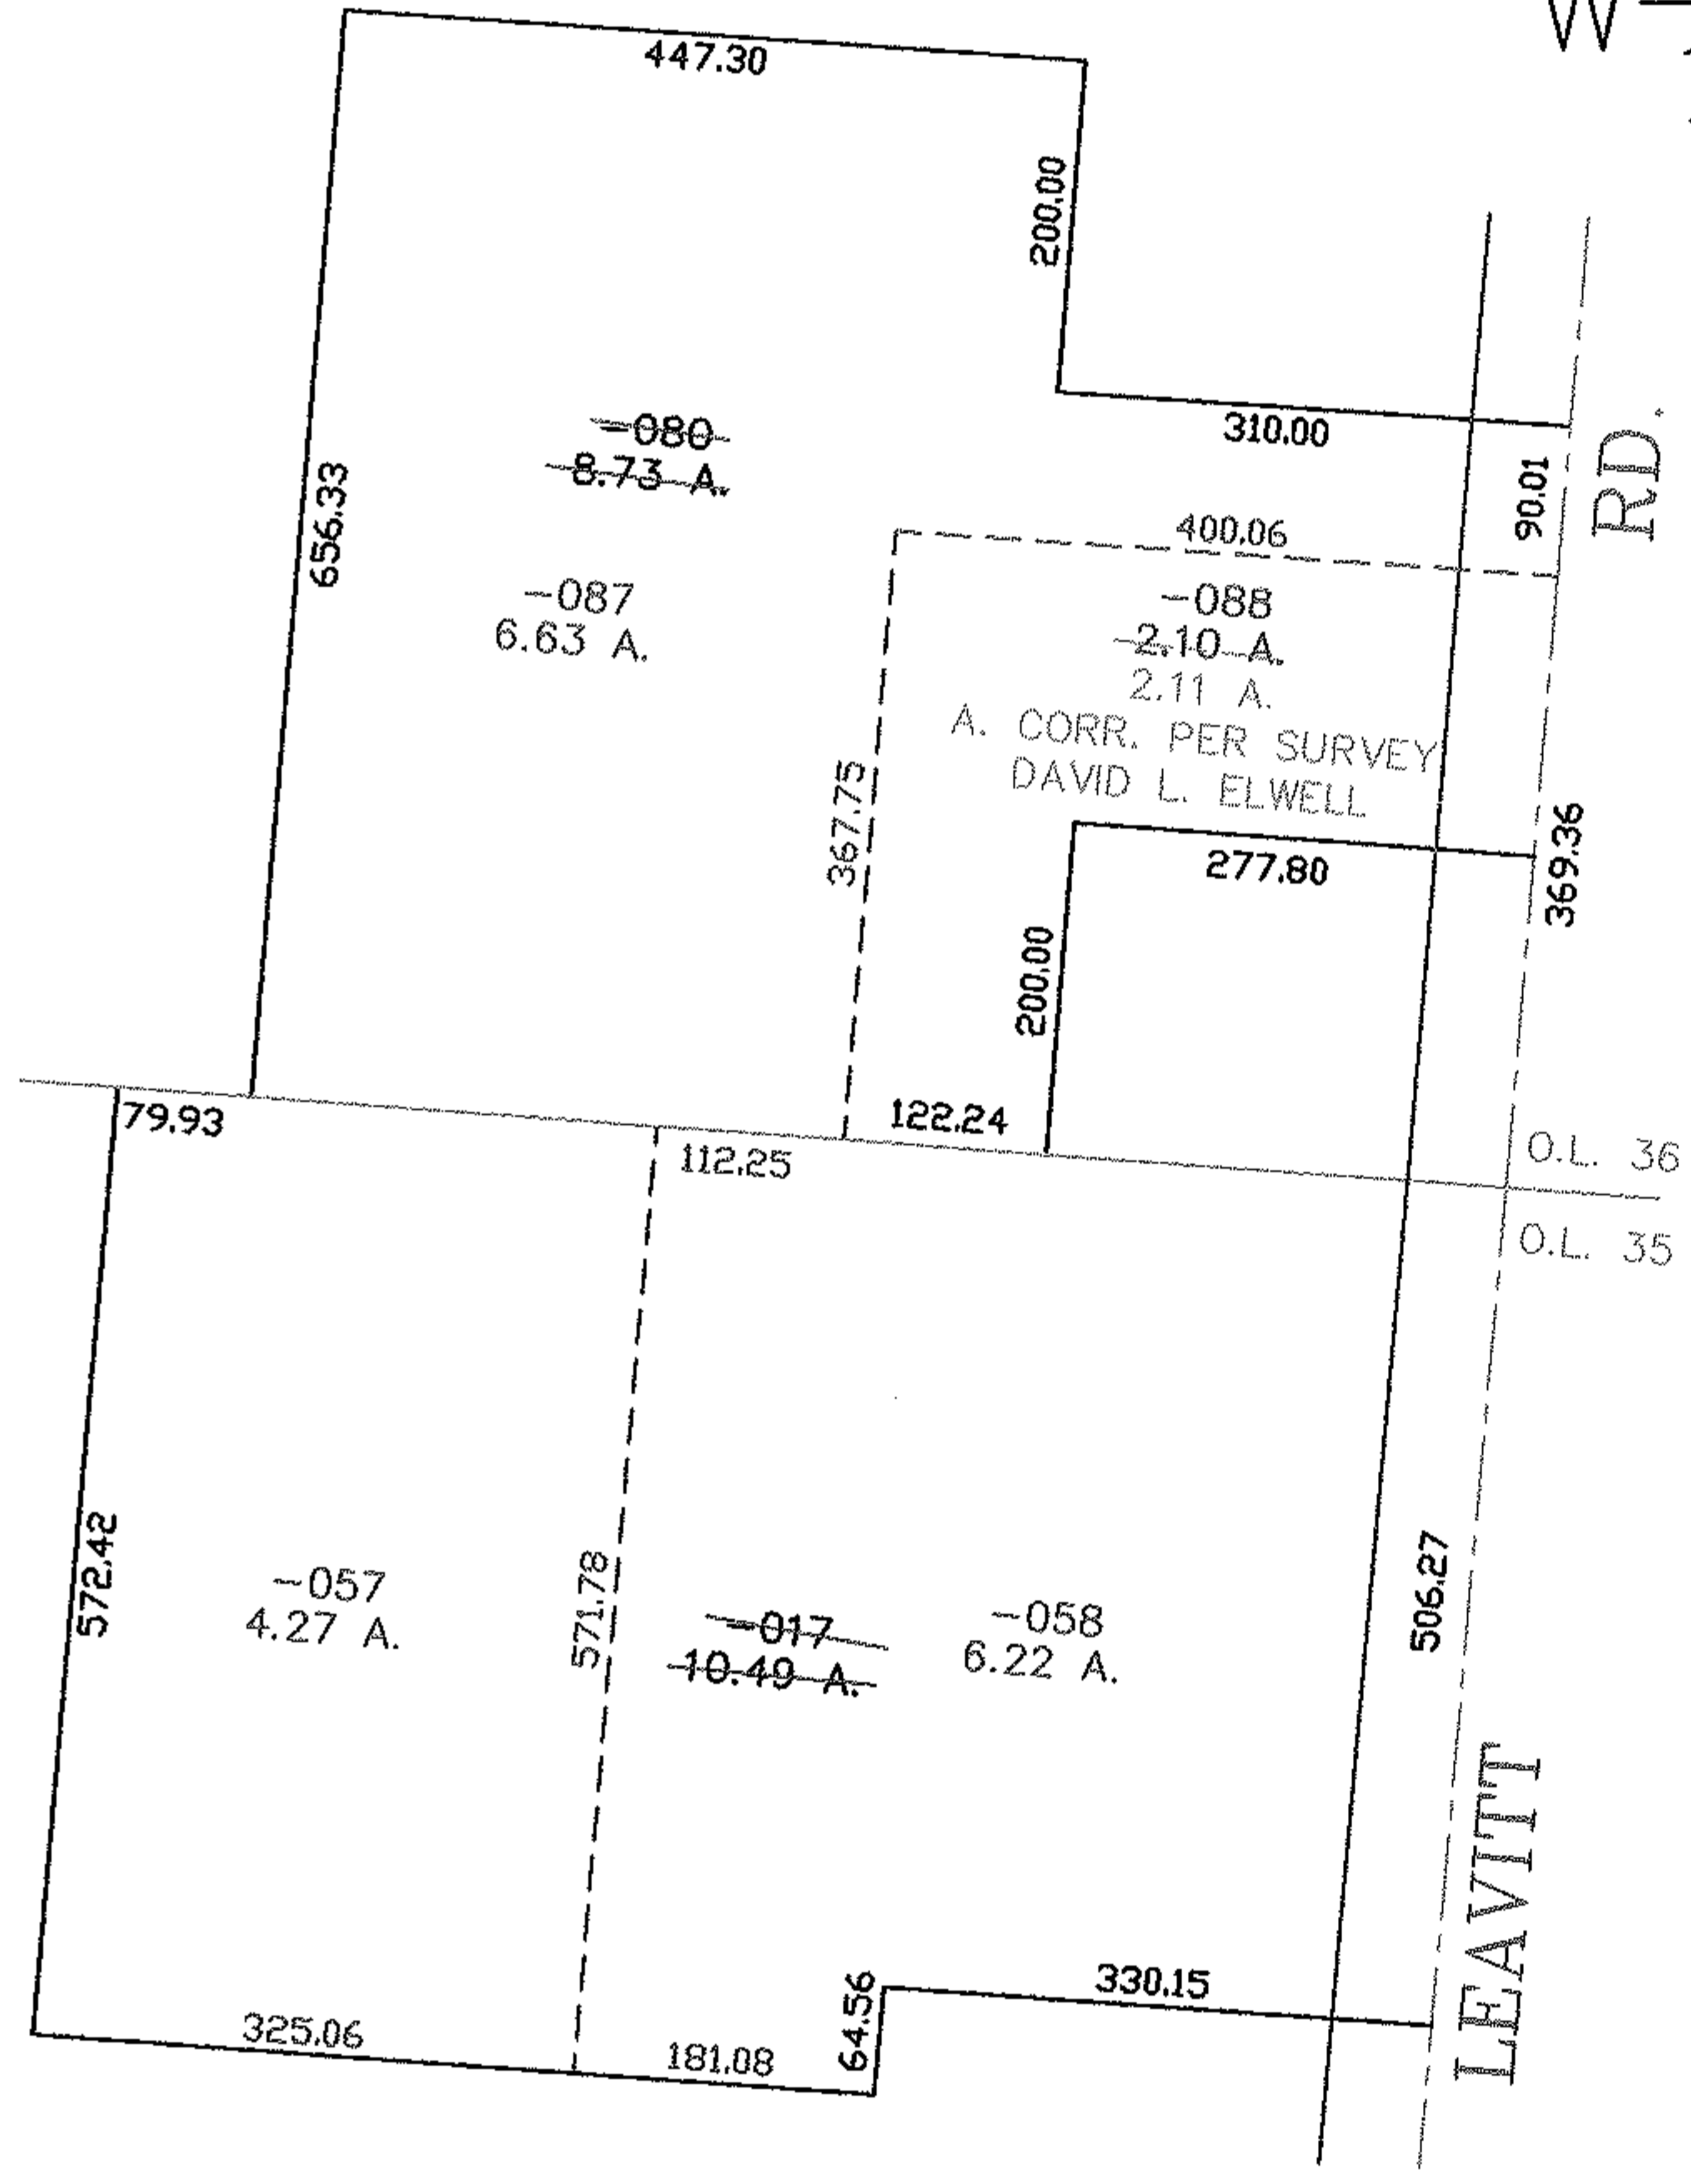

MASTER

PARENT PARCEL: 05-00-036-108-080 & 05-00-035-105-017  
CHILD PARCEL: 05-00-036-108-087, -088 & 05-00-035-105-057, -058  
STARTING POINT: CENTERLINE OF LEAVITT RD. & O.L. 35 & 36

NO. 01661

**SPLITS/DEEDS PROCESSED**  
LORAIN COUNTY TAX MAP DEPARTMENT  
226 MIDDLE AVE. ELYRIA, OHIO

SURVEYED BY: DAVID L. ELWELL  
CLOSURE: 0.00 : 10.000  
MAP PAGE(S): 05-00-035-B  
APPROVED BY: JAH DATE: 6-11-04  
SCALE: 1" = 200 PRIOR INSTRUMENT: 980524788