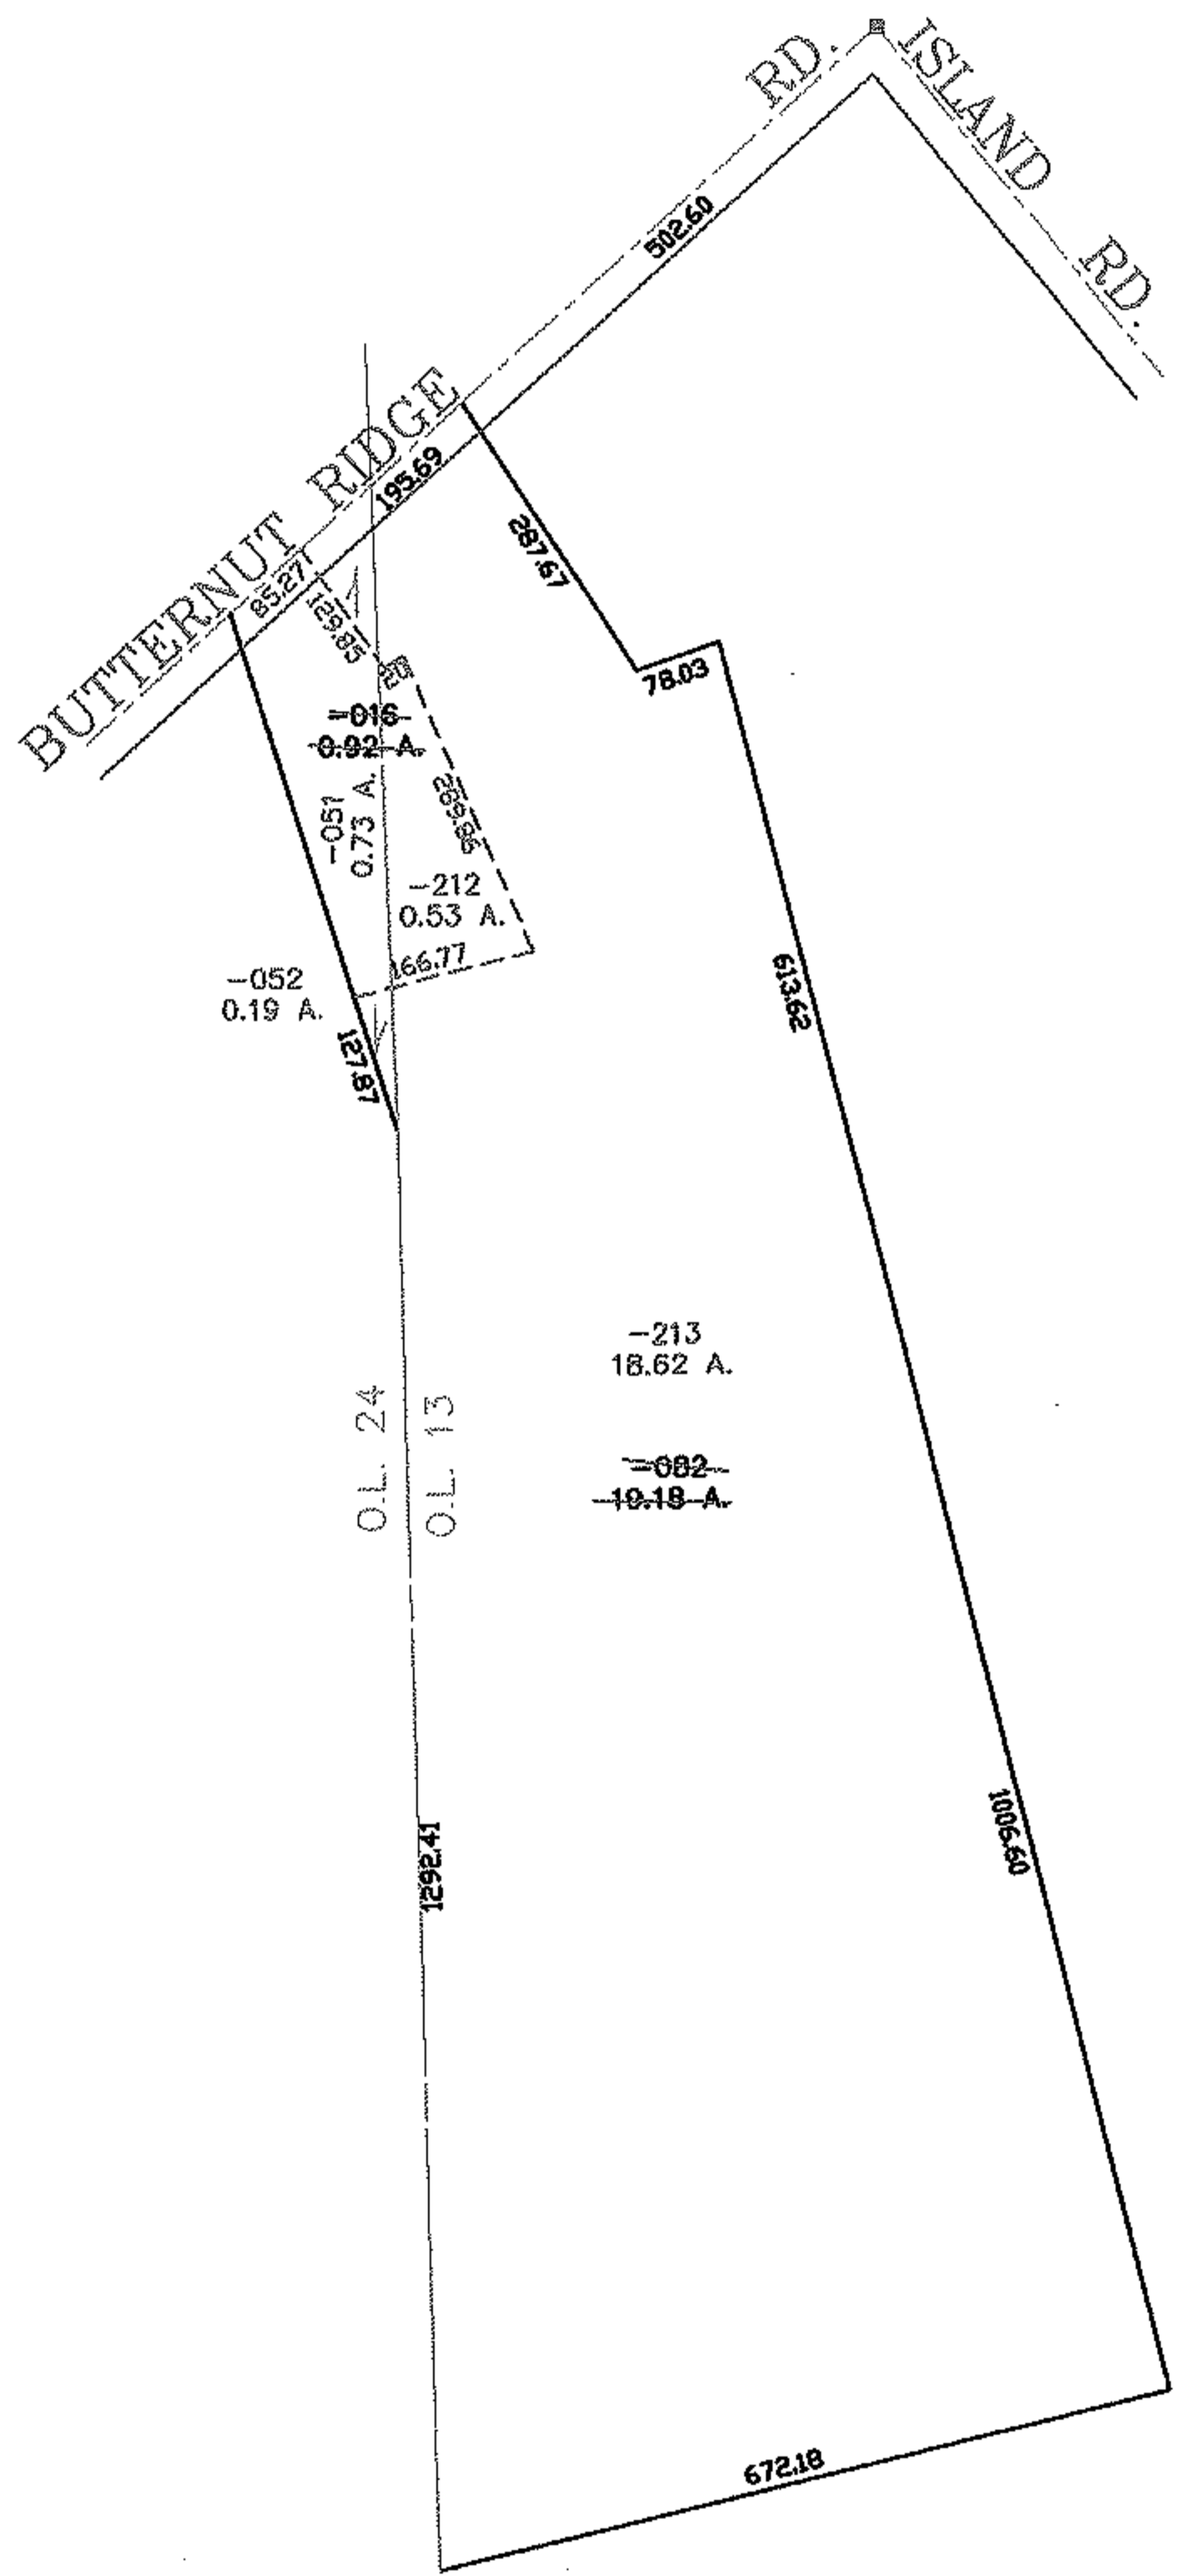

FASTER

PARENT PARCEL: 07-00-013-000-082, 07-00-024-102-016
CHILD PARCEL: 07-00-013-000-212, -213 & 07-00-024-102-051, -052
STARTING POINT: CENTERLINE OF BUTTERNUT RIDGE RD. & ISLAND RD.

NO. 01593

SPLITS/DEEDS PROCESSED
LORAIN COUNTY TAX MAP DEPARTMENT
226 MIDDLE AVE. ELYRIA, OHIO

SURVEYED BY: DANIEL LAUX
CLOSURE: 0.00 : 10,000
MAP PAGE(S): 07-00-013-A, 07-00-024-B
APPROVED BY: JAH DATE: 2-23-04
SCALE: 1" = 300 PRIOR INSTRUMENT: 20030974134