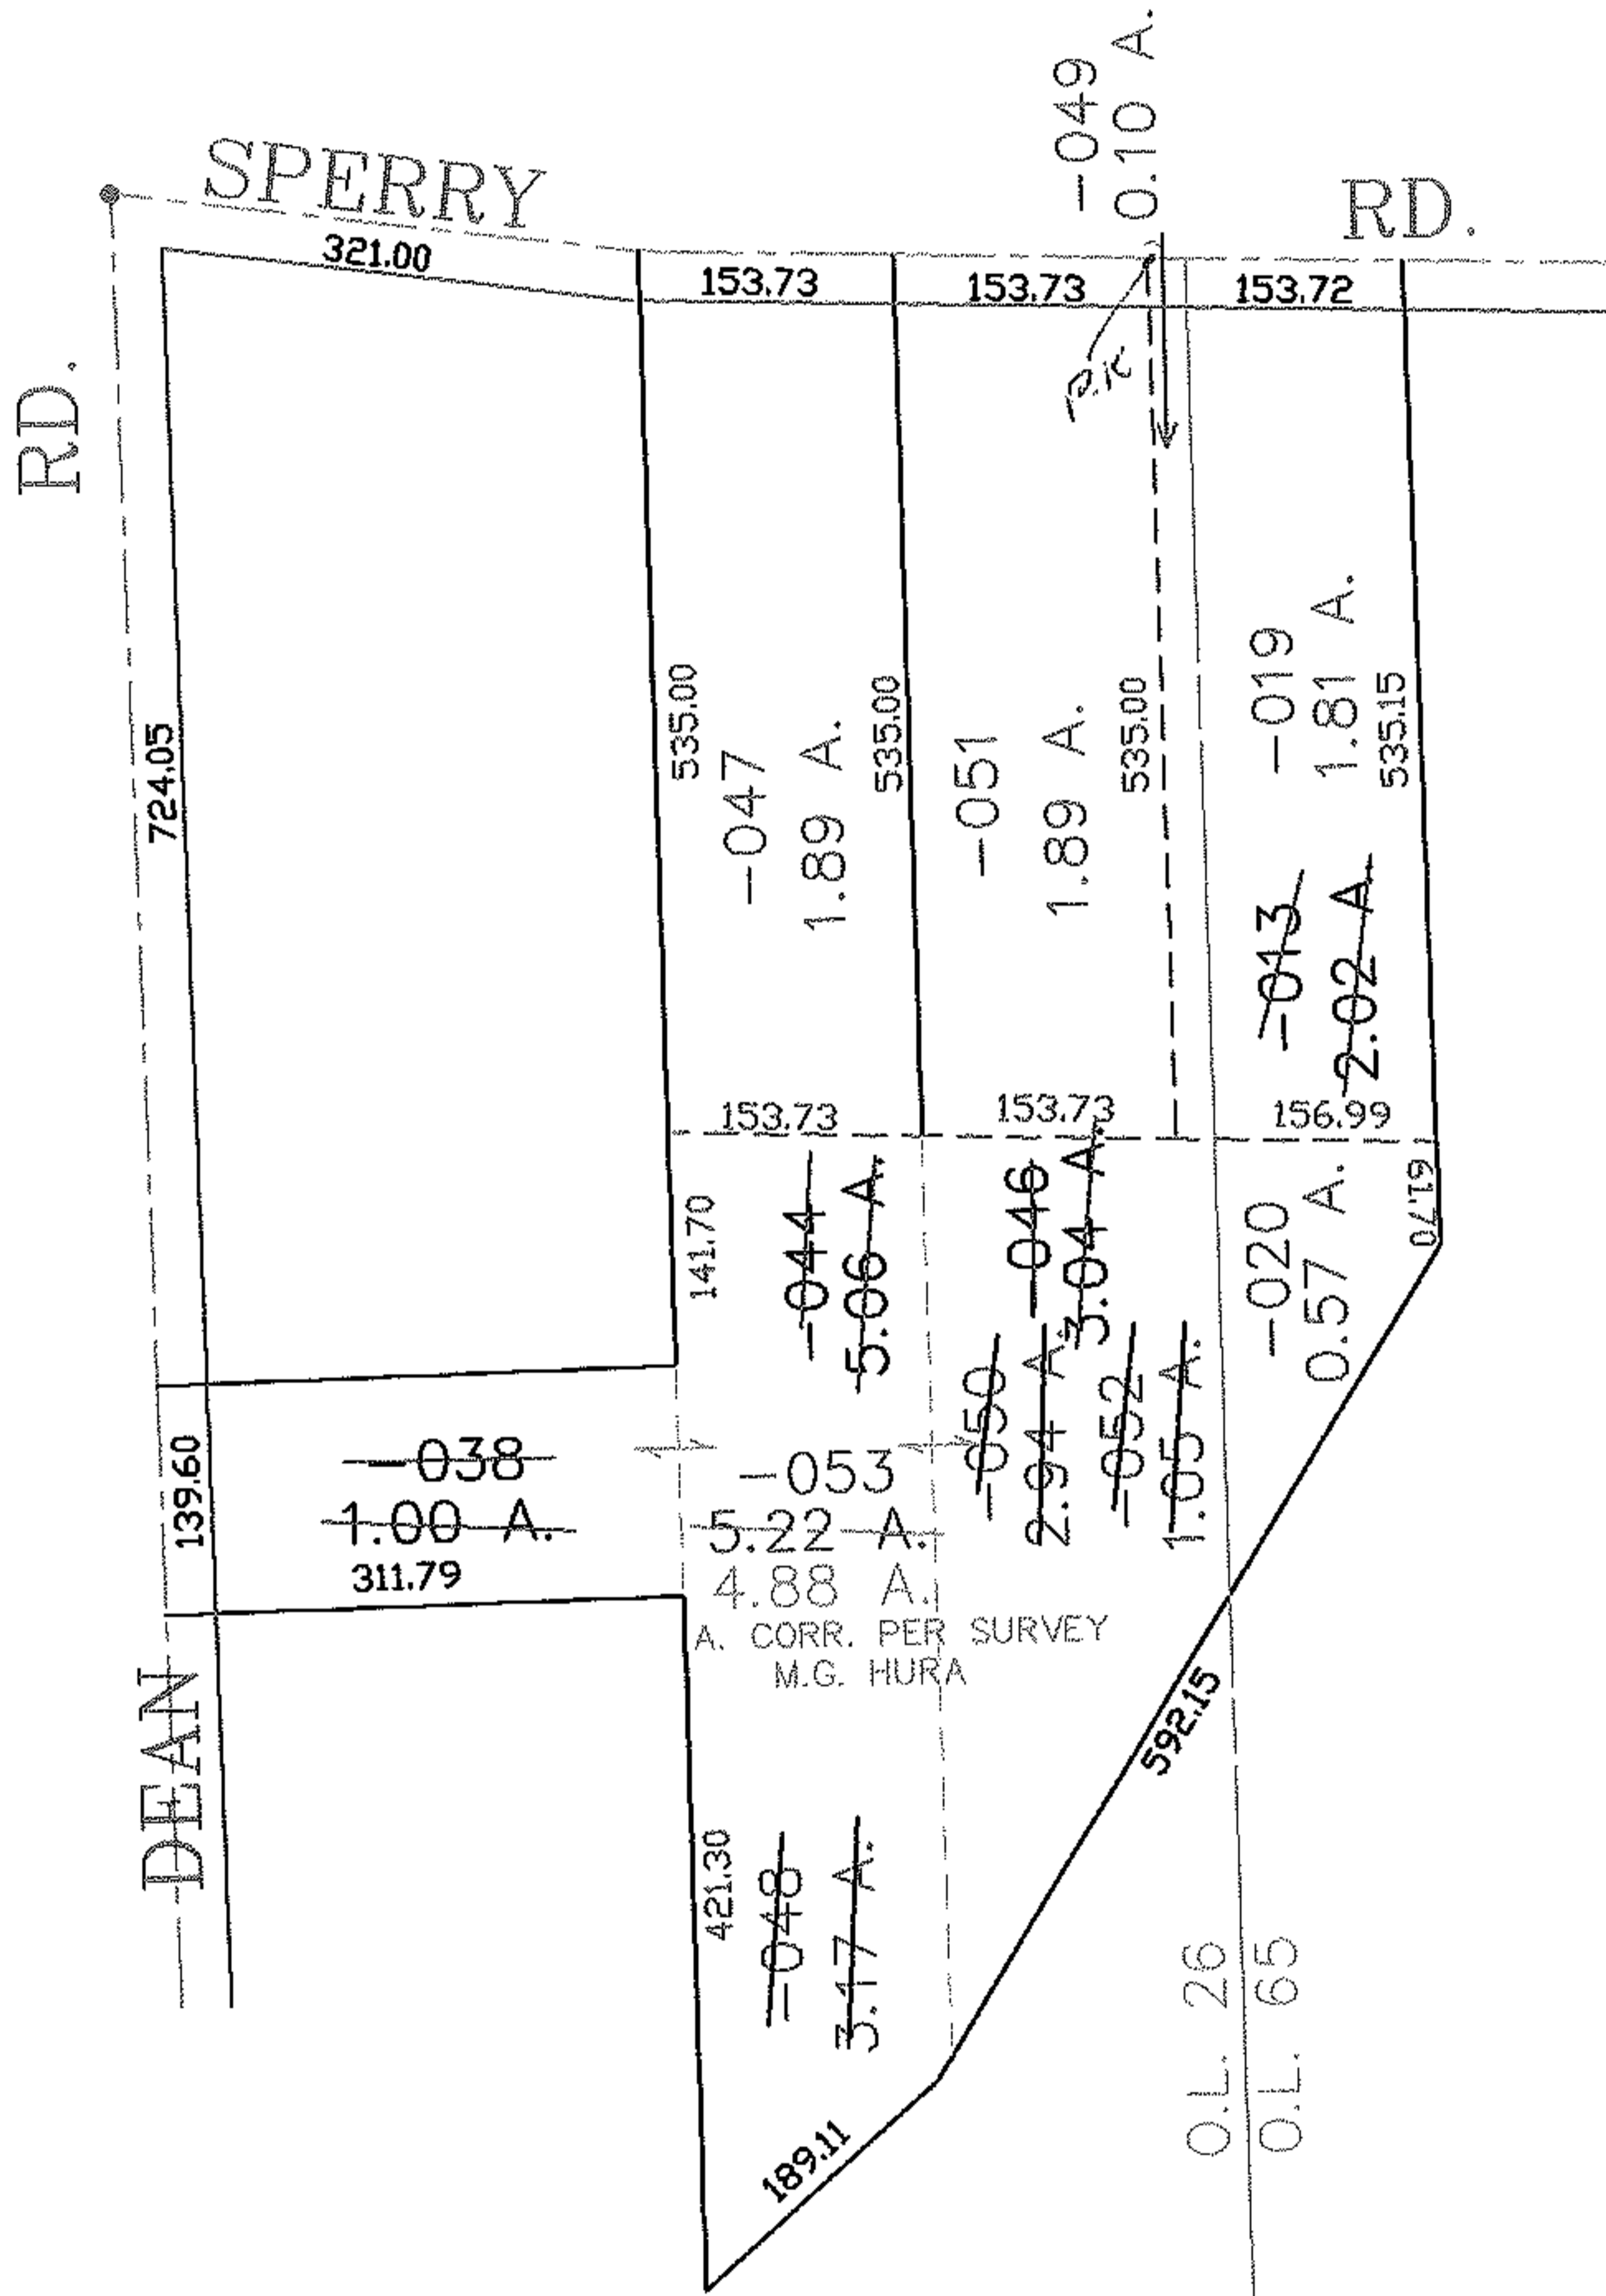

PARENT PARCEL: 01-00-080-000-013, 01-20-026-000-044, -046  
CHILD PARCEL: 01-20-026-000-047 THRU -053 01-00-080-000-019, -020  
STARTING POINT: CENTERLINE OF SPERRY RD. & DEAN RD.

NO. 01574

**SPLITS/DEEDS PROCESSED**  
LORAIN COUNTY TAX MAP DEPARTMENT  
226 MIDDLE AVE. ELYRIA, OHIO

SURVEYED BY: M.G. HURA  
CLOSURE: 0.00 : 10.000  
MAP PAGE(S): 01-00-080-A  
APPROVED BY: JAH DATE: 1-22-04  
SCALE: 1" = 200 PRIOR INSTRUMENT: DV XXXX/XXX