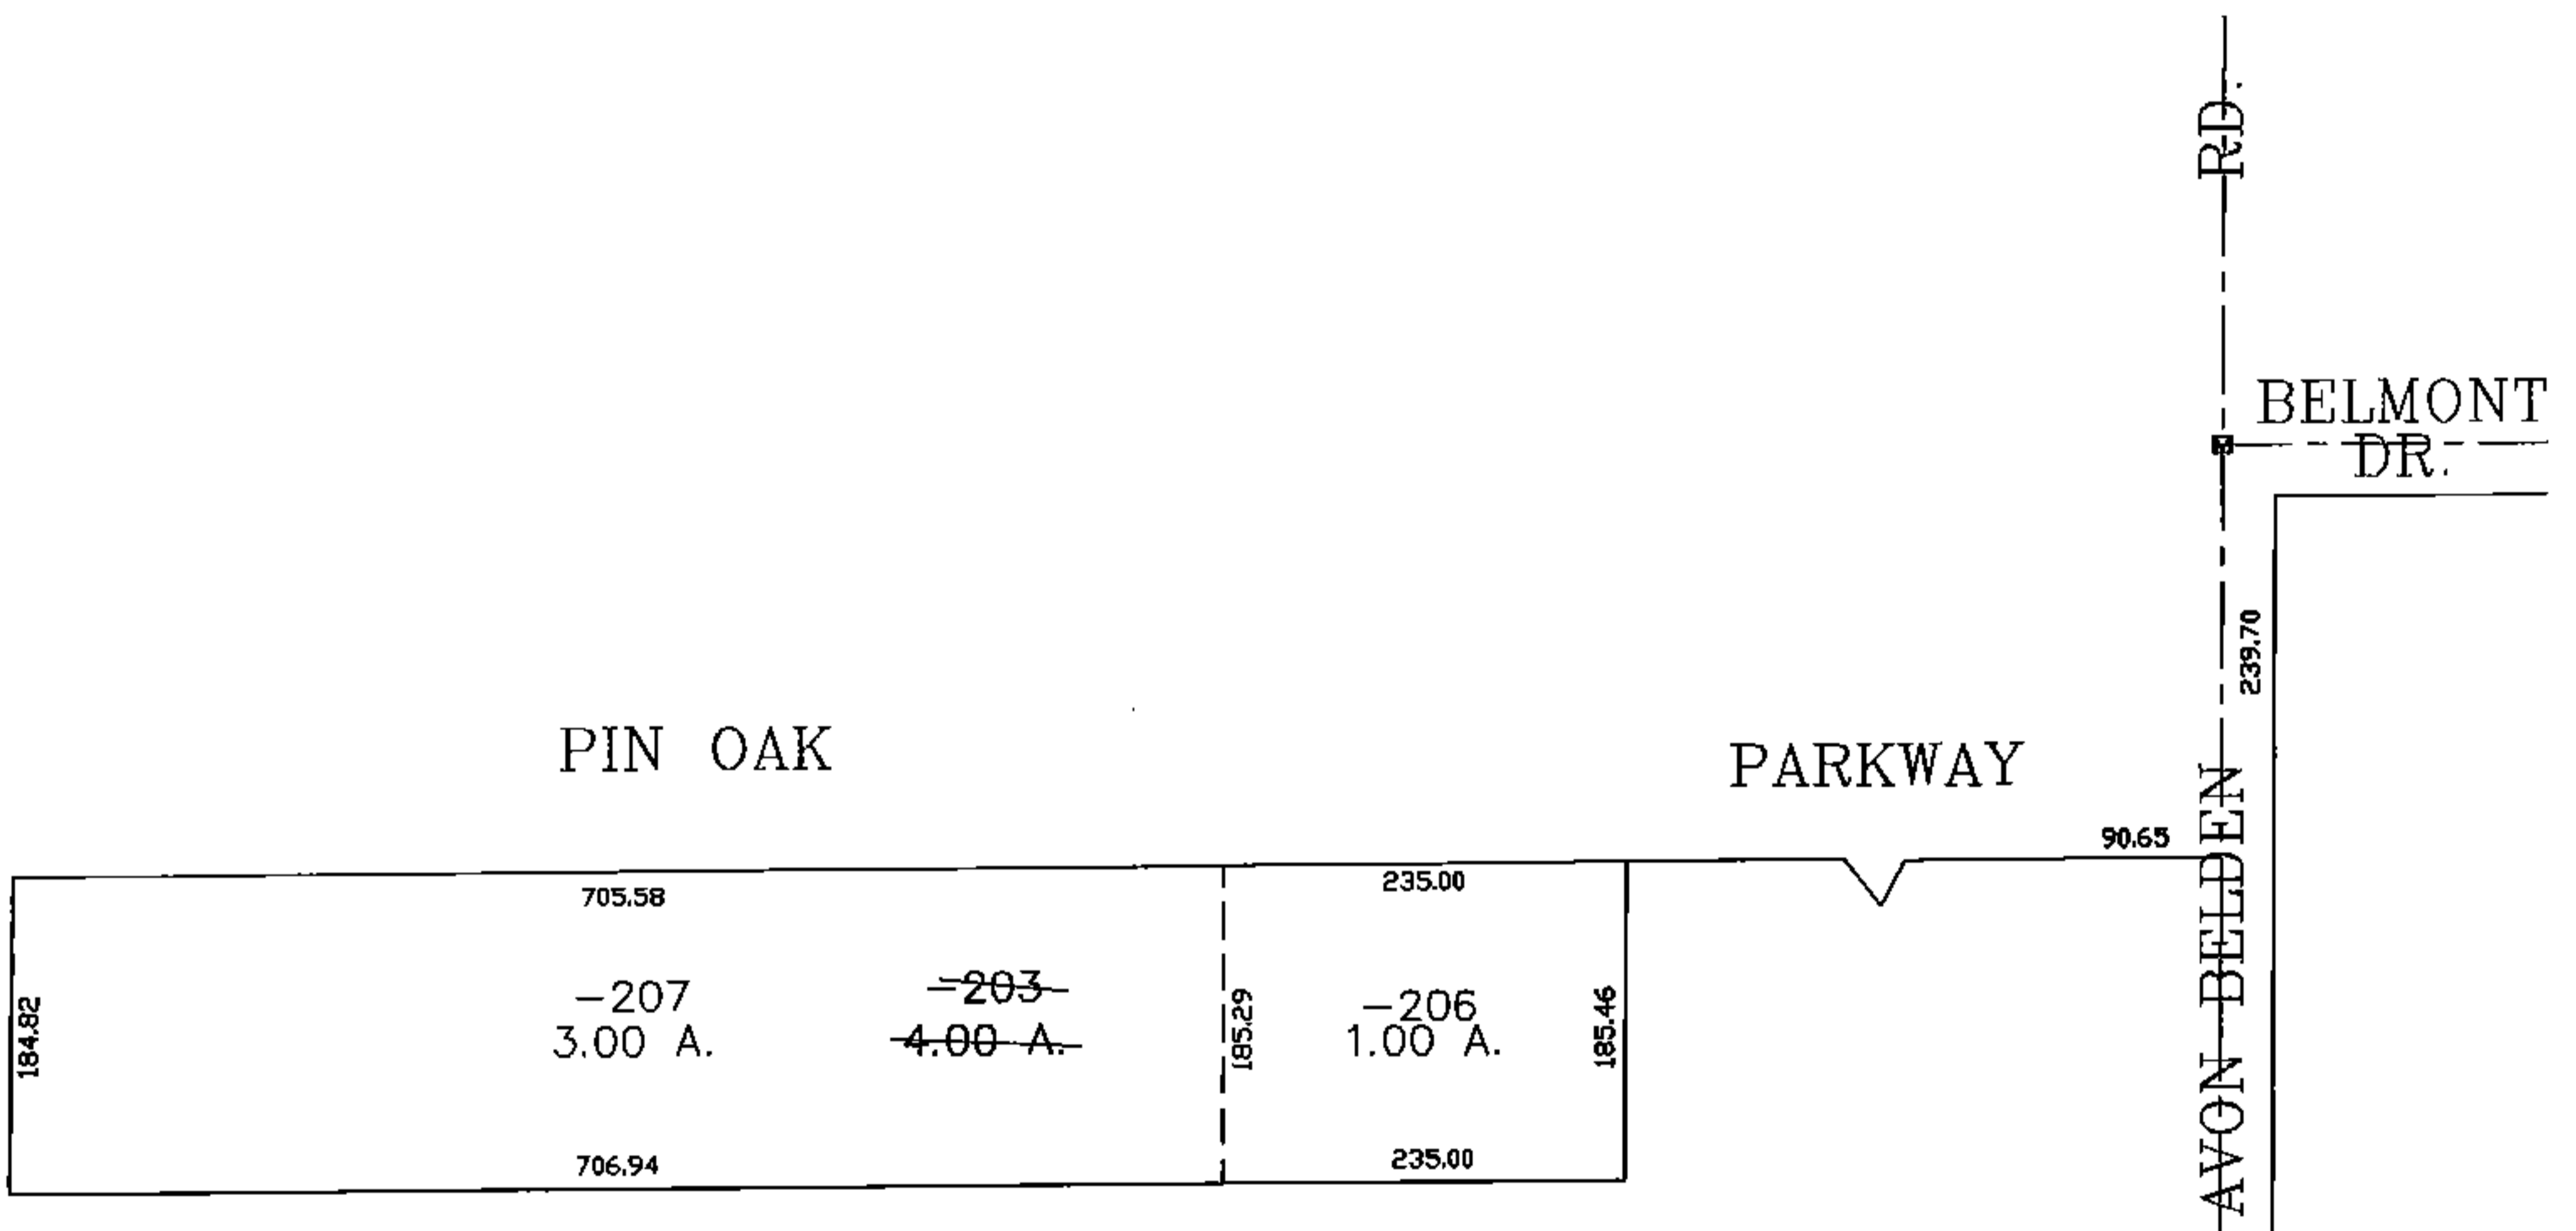

PARENT PARCEL: 04-00-017-102-203

CHILD PARCEL: 04-00-017-102-206, -207

STARTING POINT: CENTERLINE OF AVON BELDEN RD. & BELMONT DR.

NO. 01572

**SPLITS/DEEDS PROCESSED**  
 LORAIN COUNTY TAX MAP DEPARTMENT  
 226 MIDDLE AVE. ELYRIA, OHIO

SURVEYED BY: DAVID L. ELWELL  
 CLOSURE: 0.00 : 10.000  
 MAP PAGE(S): 04-00-017-E, F  
 APPROVED BY: JAH DATE: 1-16-04  
 SCALE: 1" = 200 PRIOR INSTRUMENT: 20010734167