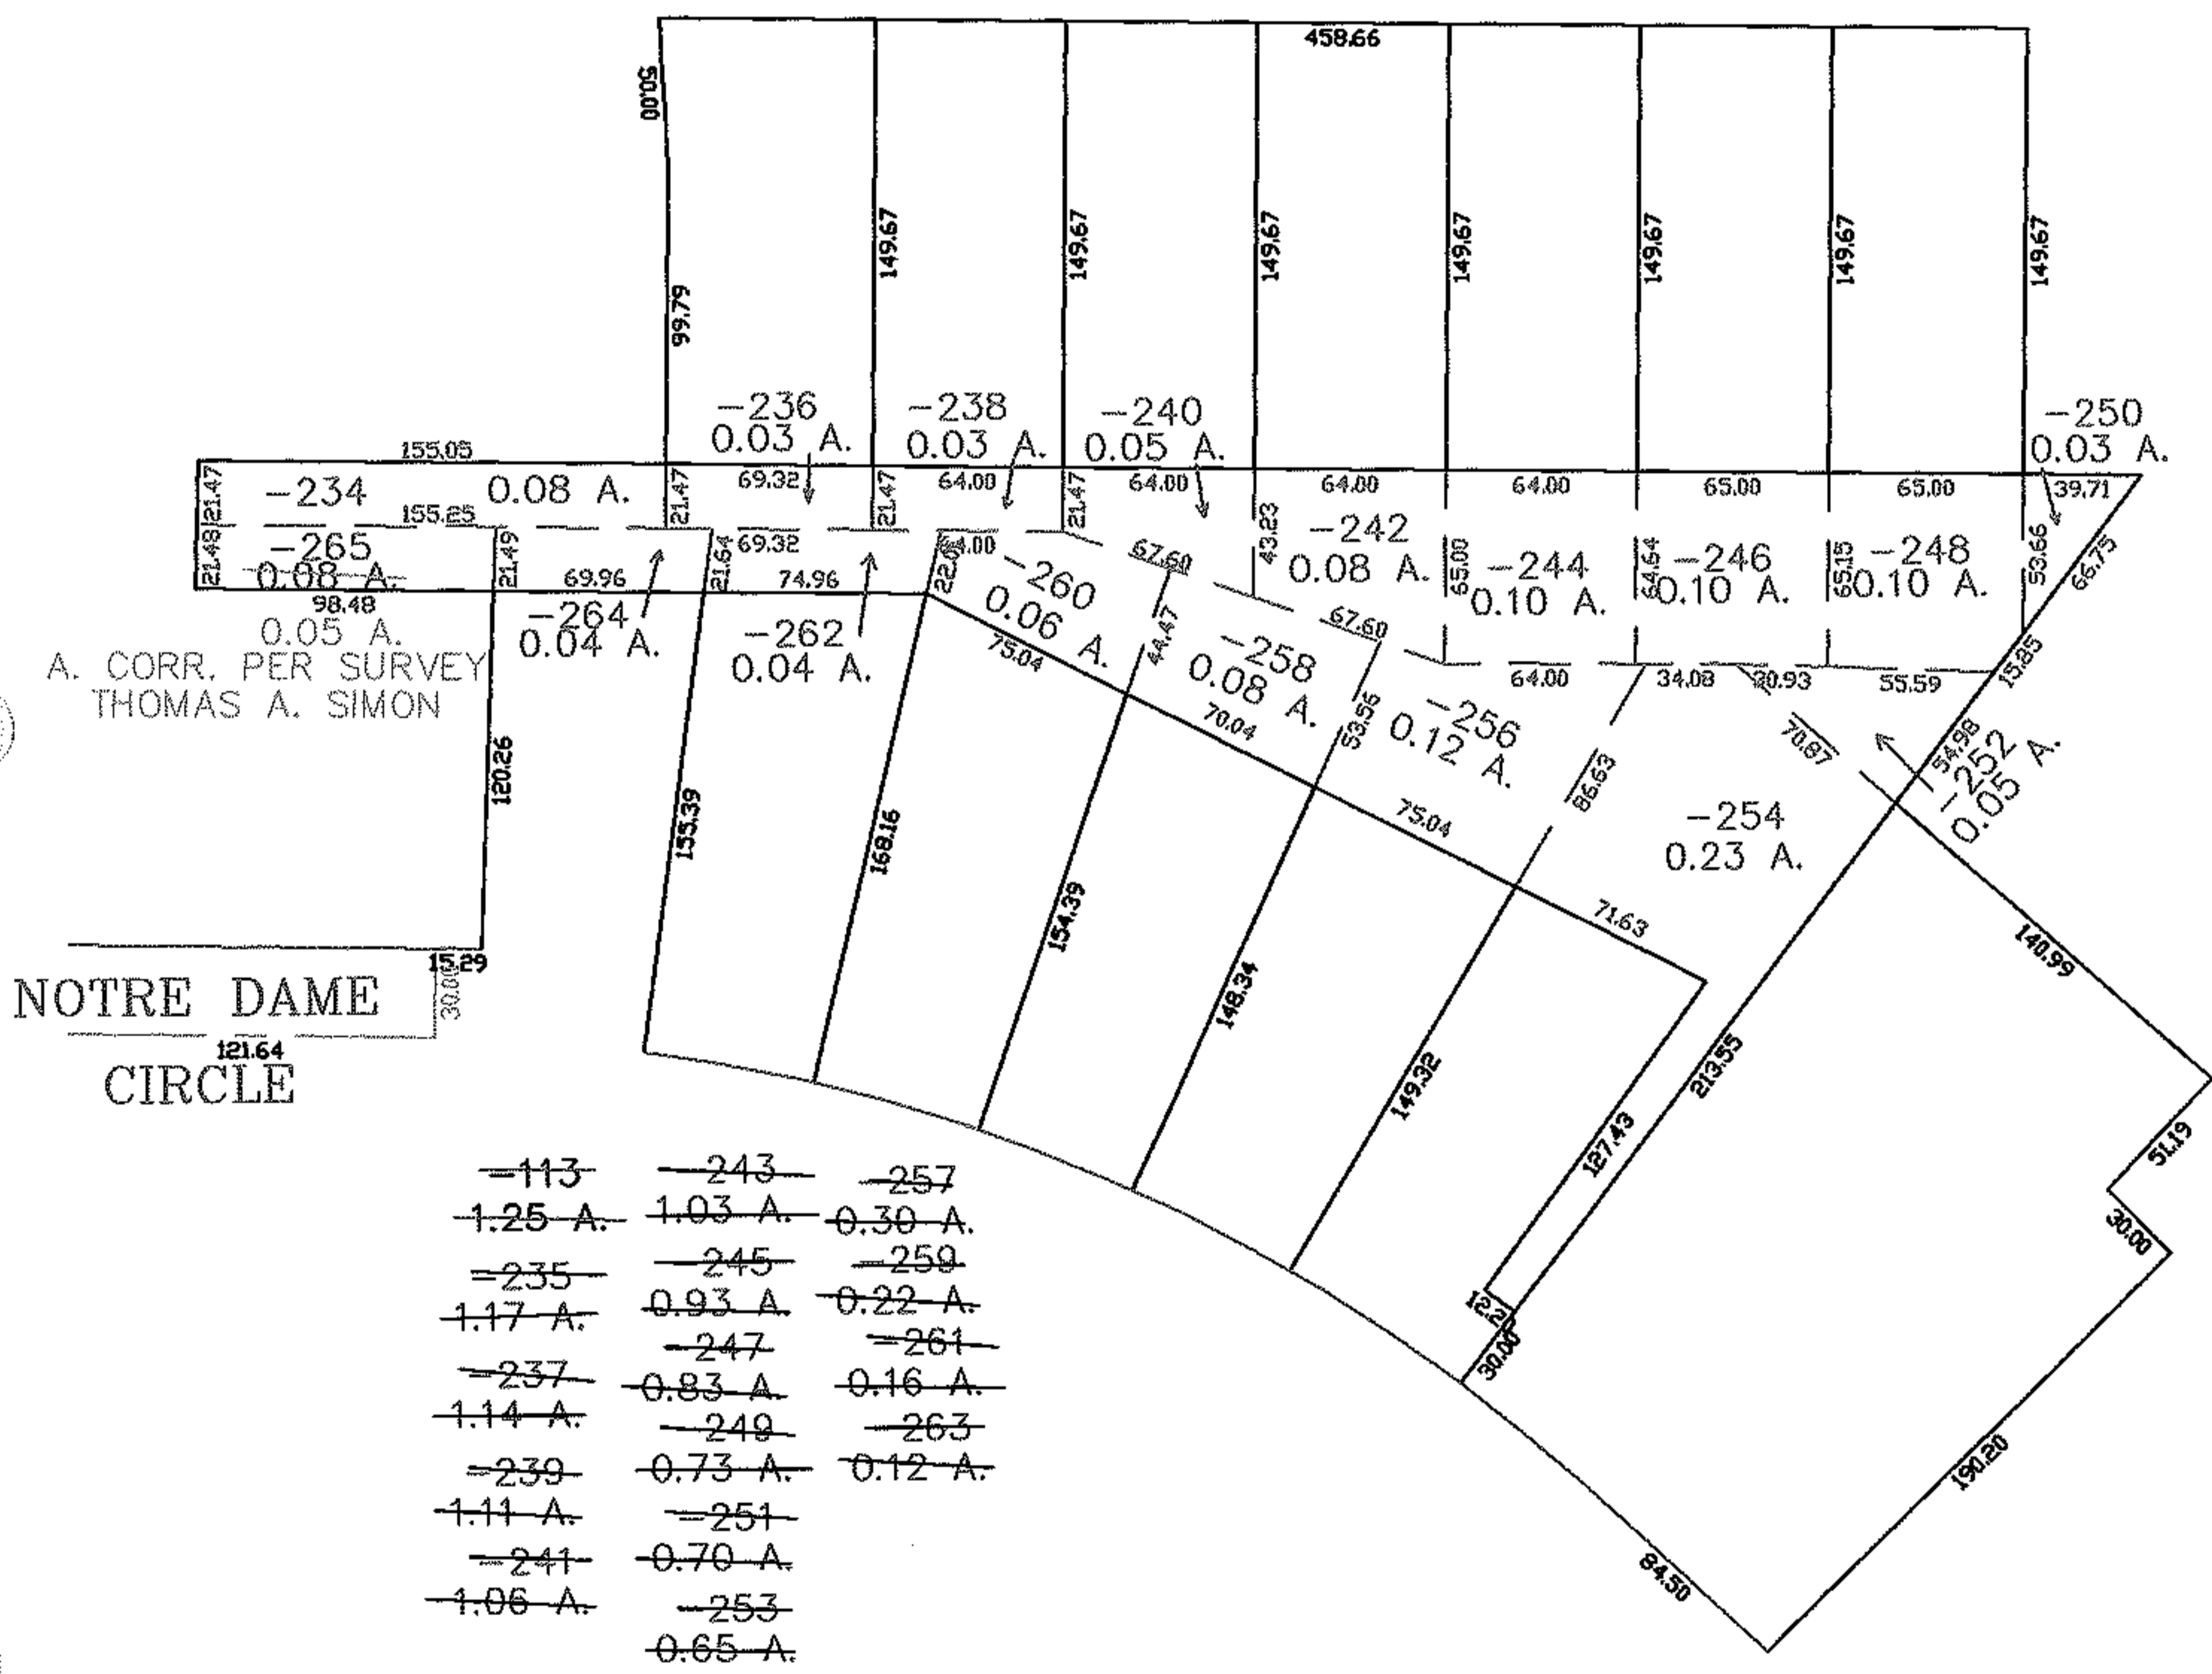

RASTER

PARENT PARCEL: 06-25-022-111-113
CHILD PARCEL: 06-25-002-111-234 THRU -265
STARTING POINT: CENTERLINE OF OF BOWLING GREEN CR. IN PARKWOOD EST. NO. 4

NO. 01561

SPLITS/DEEDS PROCESSED

LORAIN COUNTY TAX MAP DEPARTMENT
226 MIDDLE AVE. ELYRIA, OHIO

SURVEYED BY: THOMAS A. SIMON
CLOSURE: 0.00 : 10.000
MAP PAGE(S): 6-142
APPROVED BY: JAH DATE: 1-8-04
SCALE: 1" = 100 PRIOR INSTRUMENT: PL VOL 26/50