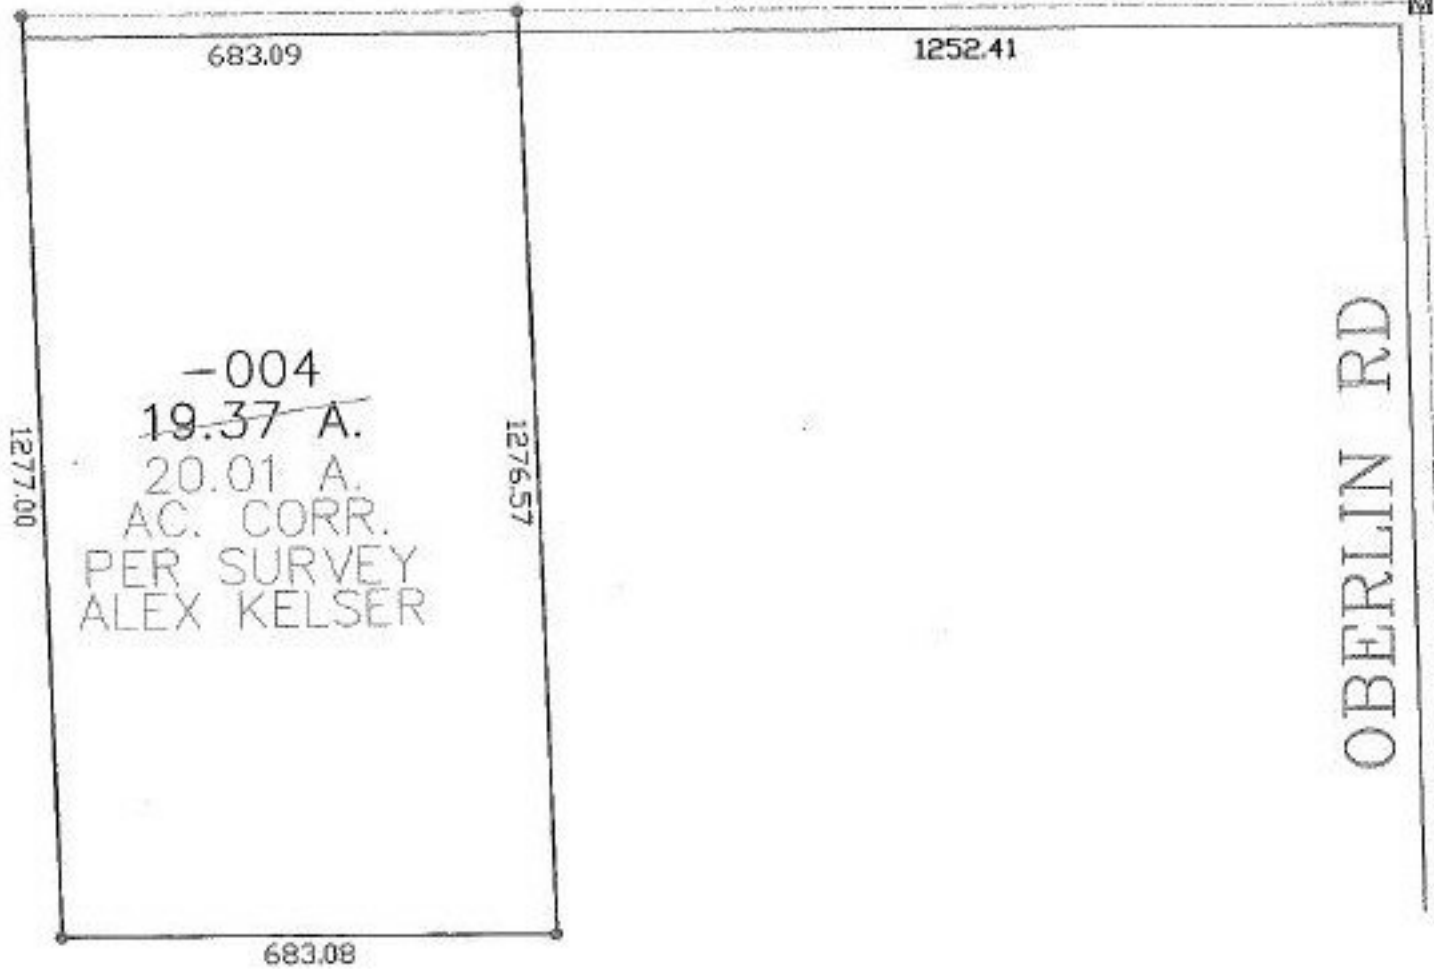

RASTER

PARENT PARCEL: 09-00-027-000-004

CHILD PARCEL: --SAME--

STARTING POINT: MON BOX INT OBERLIN RD AND CL OF RUSSIA RD

NO. 00956-A

RUSSIA RD

**SPLITS/DEEDS PROCESSED**  
 LORAIN COUNTY TAX MAP DEPARTMENT  
 226 MIDDLE AVE. ELYRIA, OHIO

SURVEYED BY: ALEX KELSER  
 CLOSURE: 1:60,000  
 MAP PAGE(S): 9-B  
 APPROVED BY: DRH DATE: 1/7/2004  
 SCALE: 1" = 300' PRIOR INSTRUMENT: 20030910683