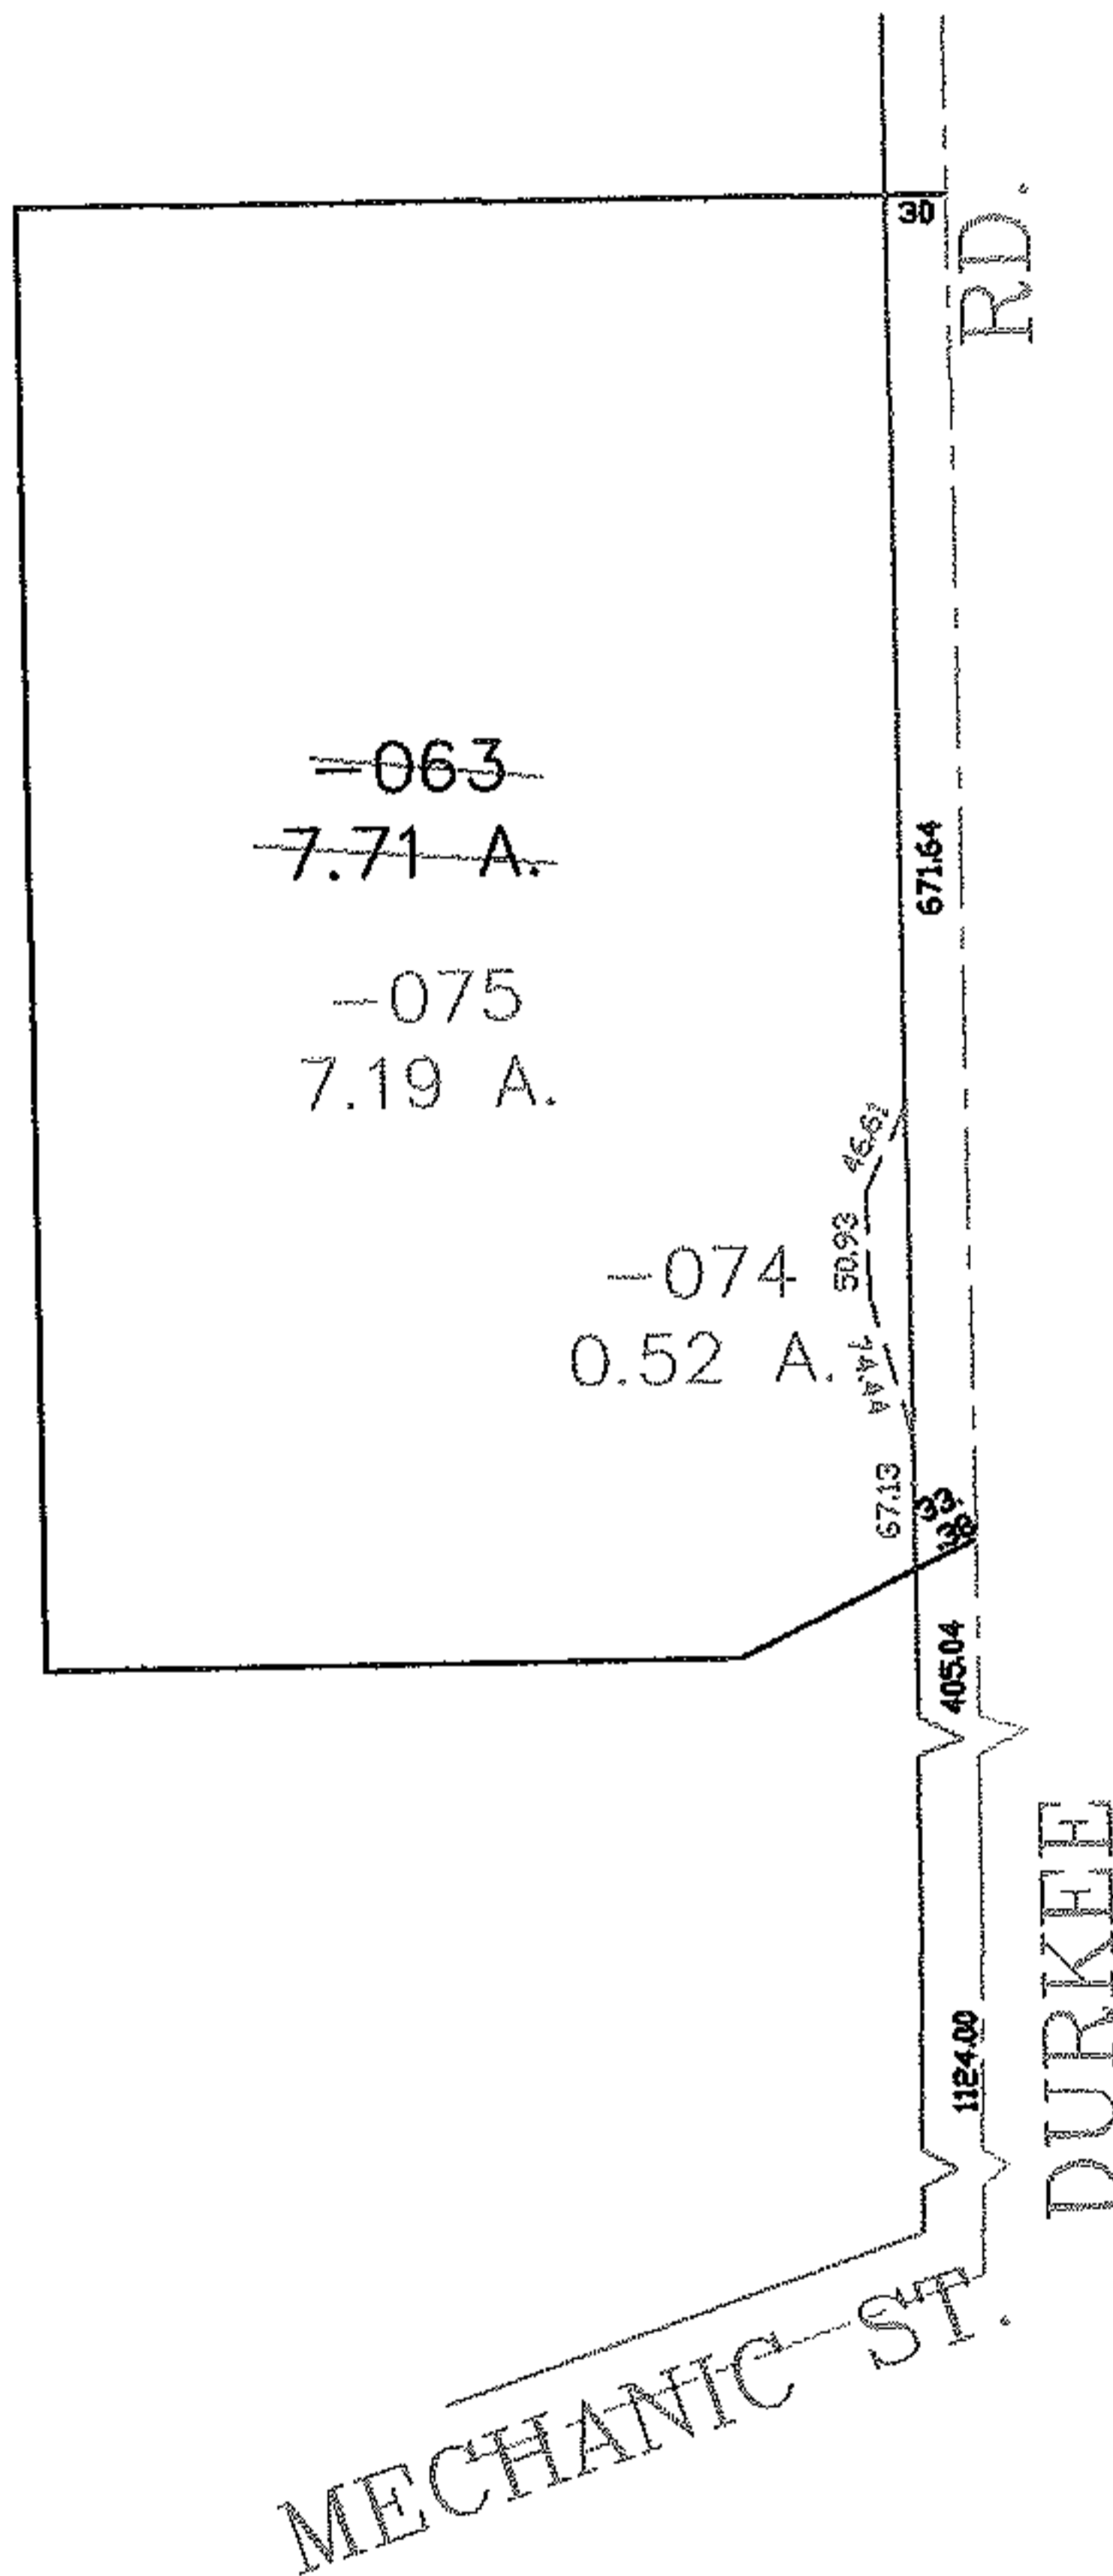

PARENT PARCEL: 11-00-081-102-063

CHILD PARCEL: 11-00-081-102-074, -075

STARTING POINT: CENTERLINE OF DURKEE RD. & MEGHANIC ST.

NO. 00123

SPLITS/DEEDS PROCESSED
 LORAIN COUNTY TAX MAP DEPARTMENT
 226 MIDDLE AVE. ELYRIA, OHIO

SURVEYED BY: CHARLES P. UNTERREINER
 CLOSURE: 0.00 : 10.000
 MAP PAGE(S): 11-00-081
 APPROVED BY: JAH DATE: 10-27-04
 SCALE: 1" = 200' PRIOR INSTRUMENT: OR 1038/869