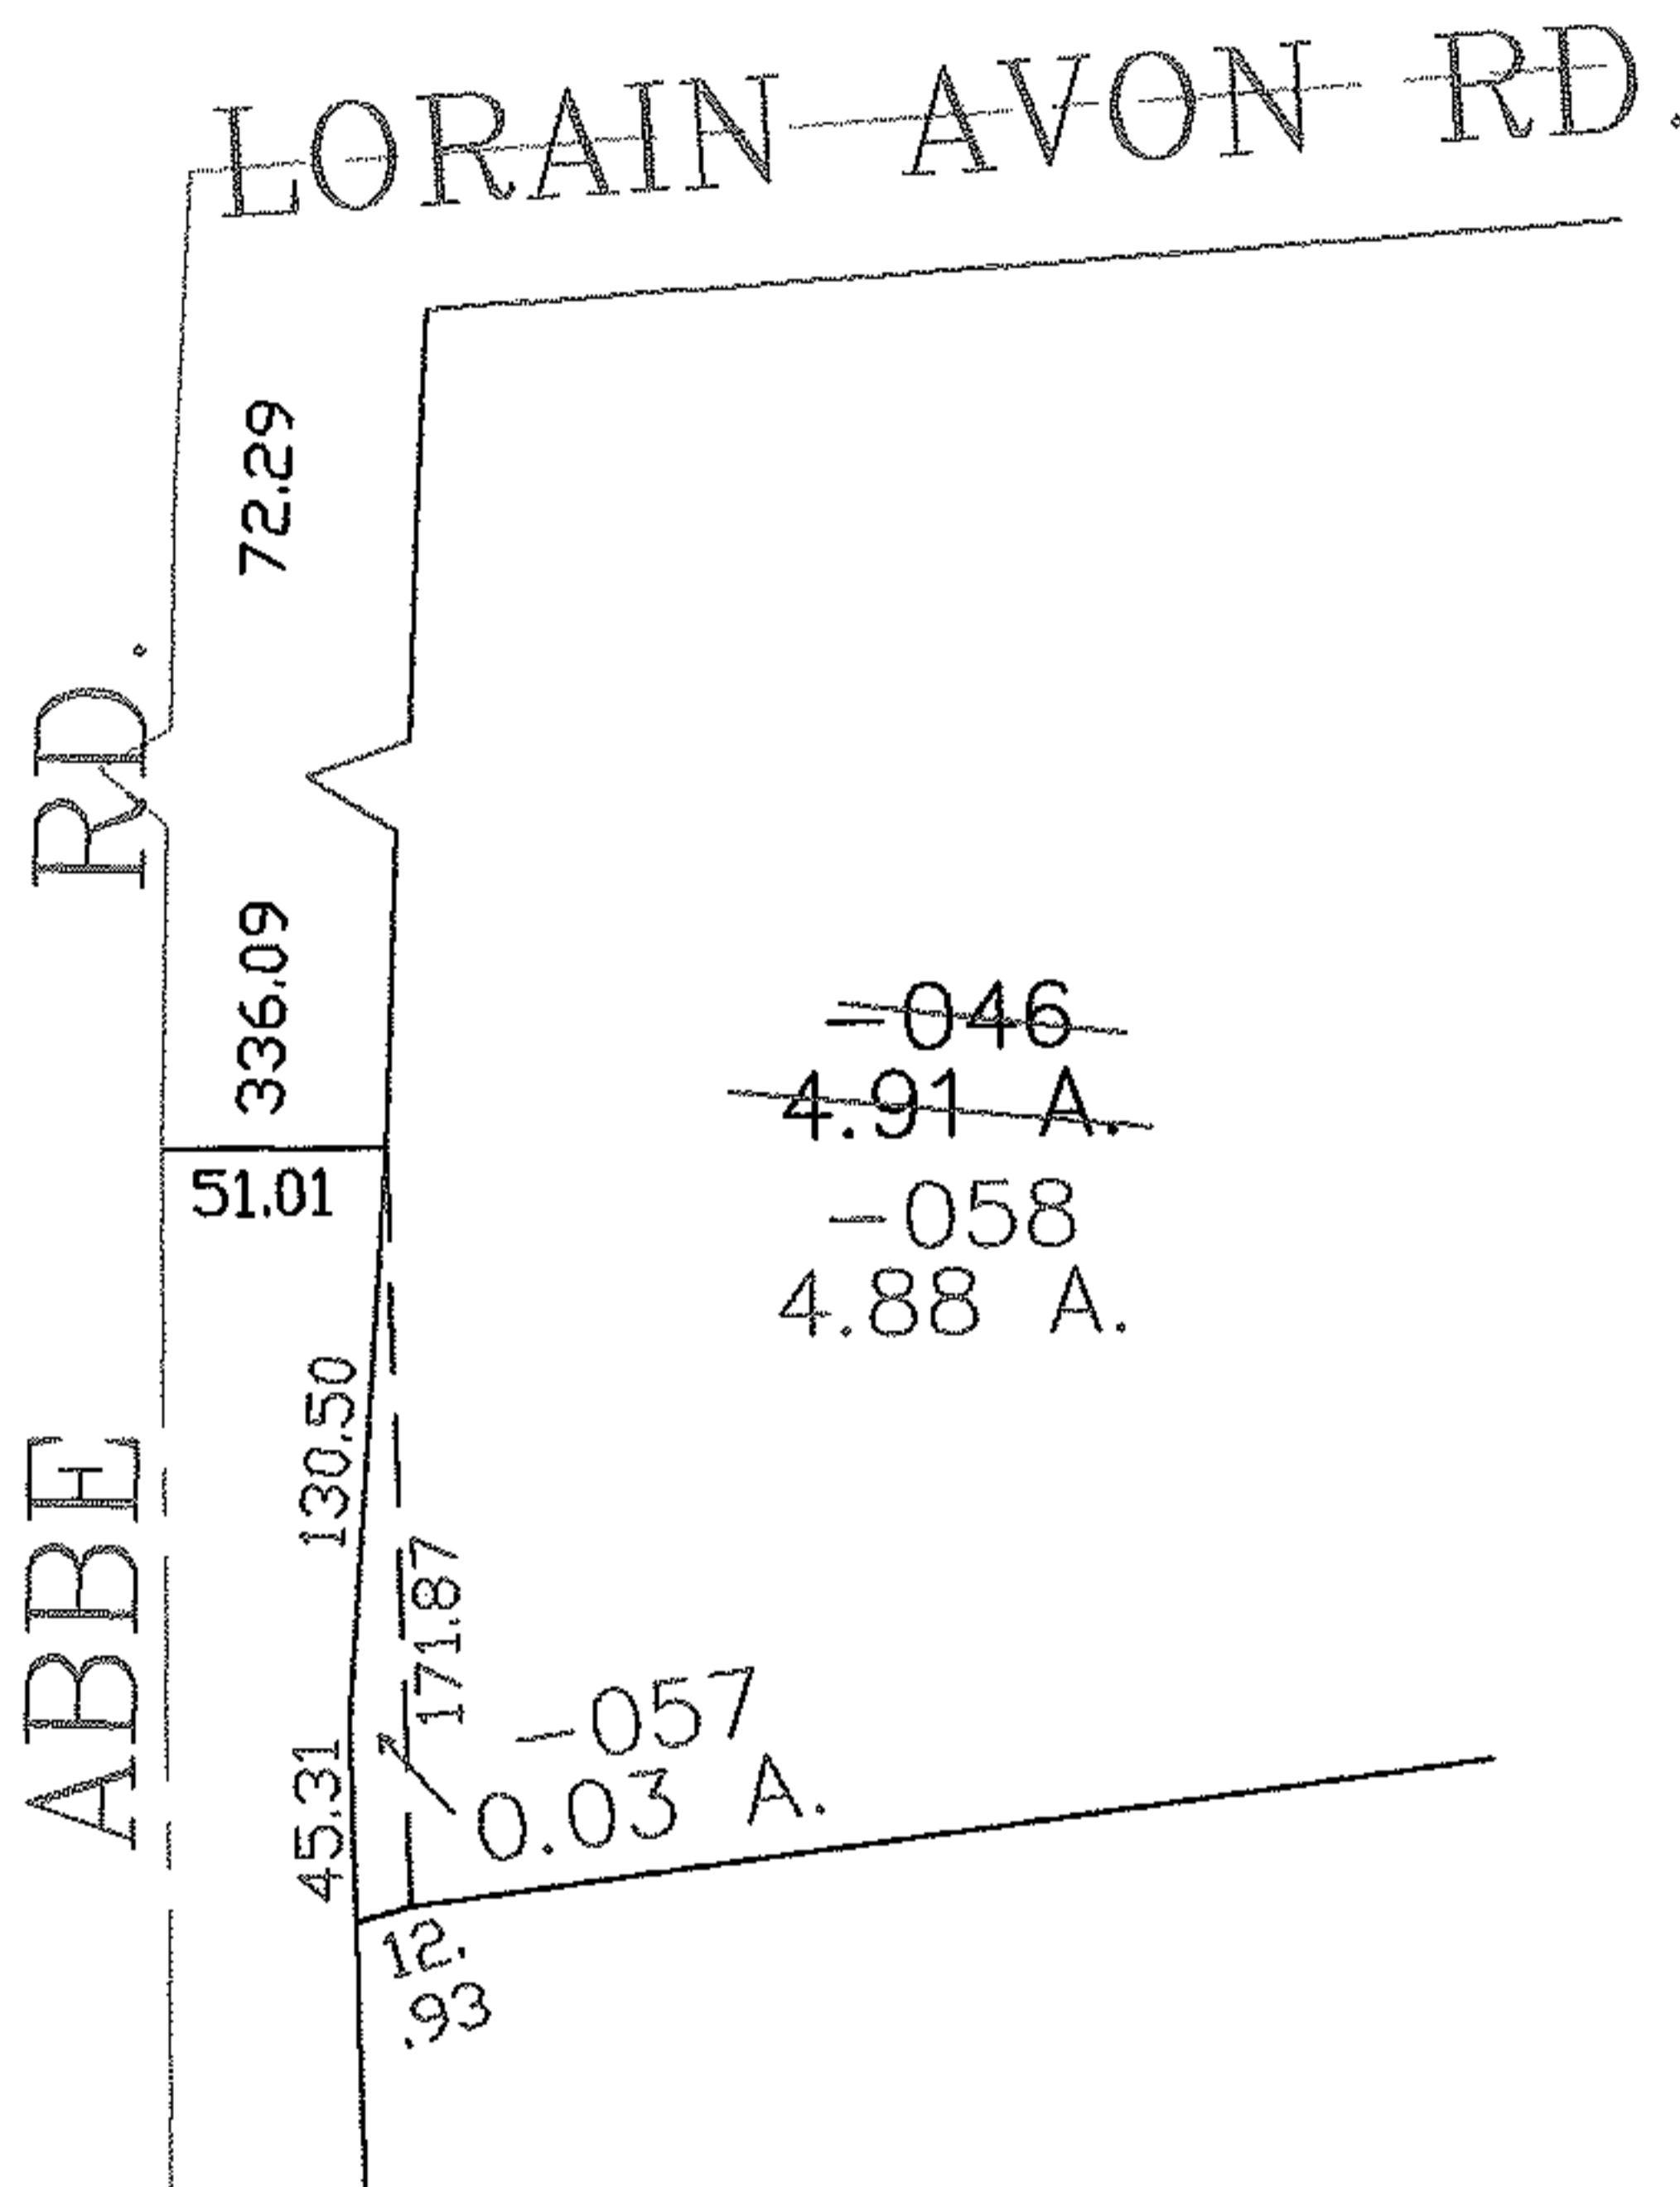

PARENT PARCEL: 03-00-007-102-046

CHILD PARCEL: 03-00-007-102-057, -058

STARTING POINT: CENTERLINE OF LORAIN AVON RD. & ABBE RD.

NO. 00121

SPLITS/DEEDS PROCESSED

LORAIN COUNTY TAX MAP DEPARTMENT
226 MIDDLE AVE. ELYRIA, OHIO

SURVEYED BY: GARY J. DURBIN

CLOSURE: 0.00 : 10.000

MAP PAGE(S): 03-00-007-A

APPROVED BY: JAH DATE: 8-30-04

SCALE: 1" = 100 PRIOR INSTRUMENT: DV 1412/736