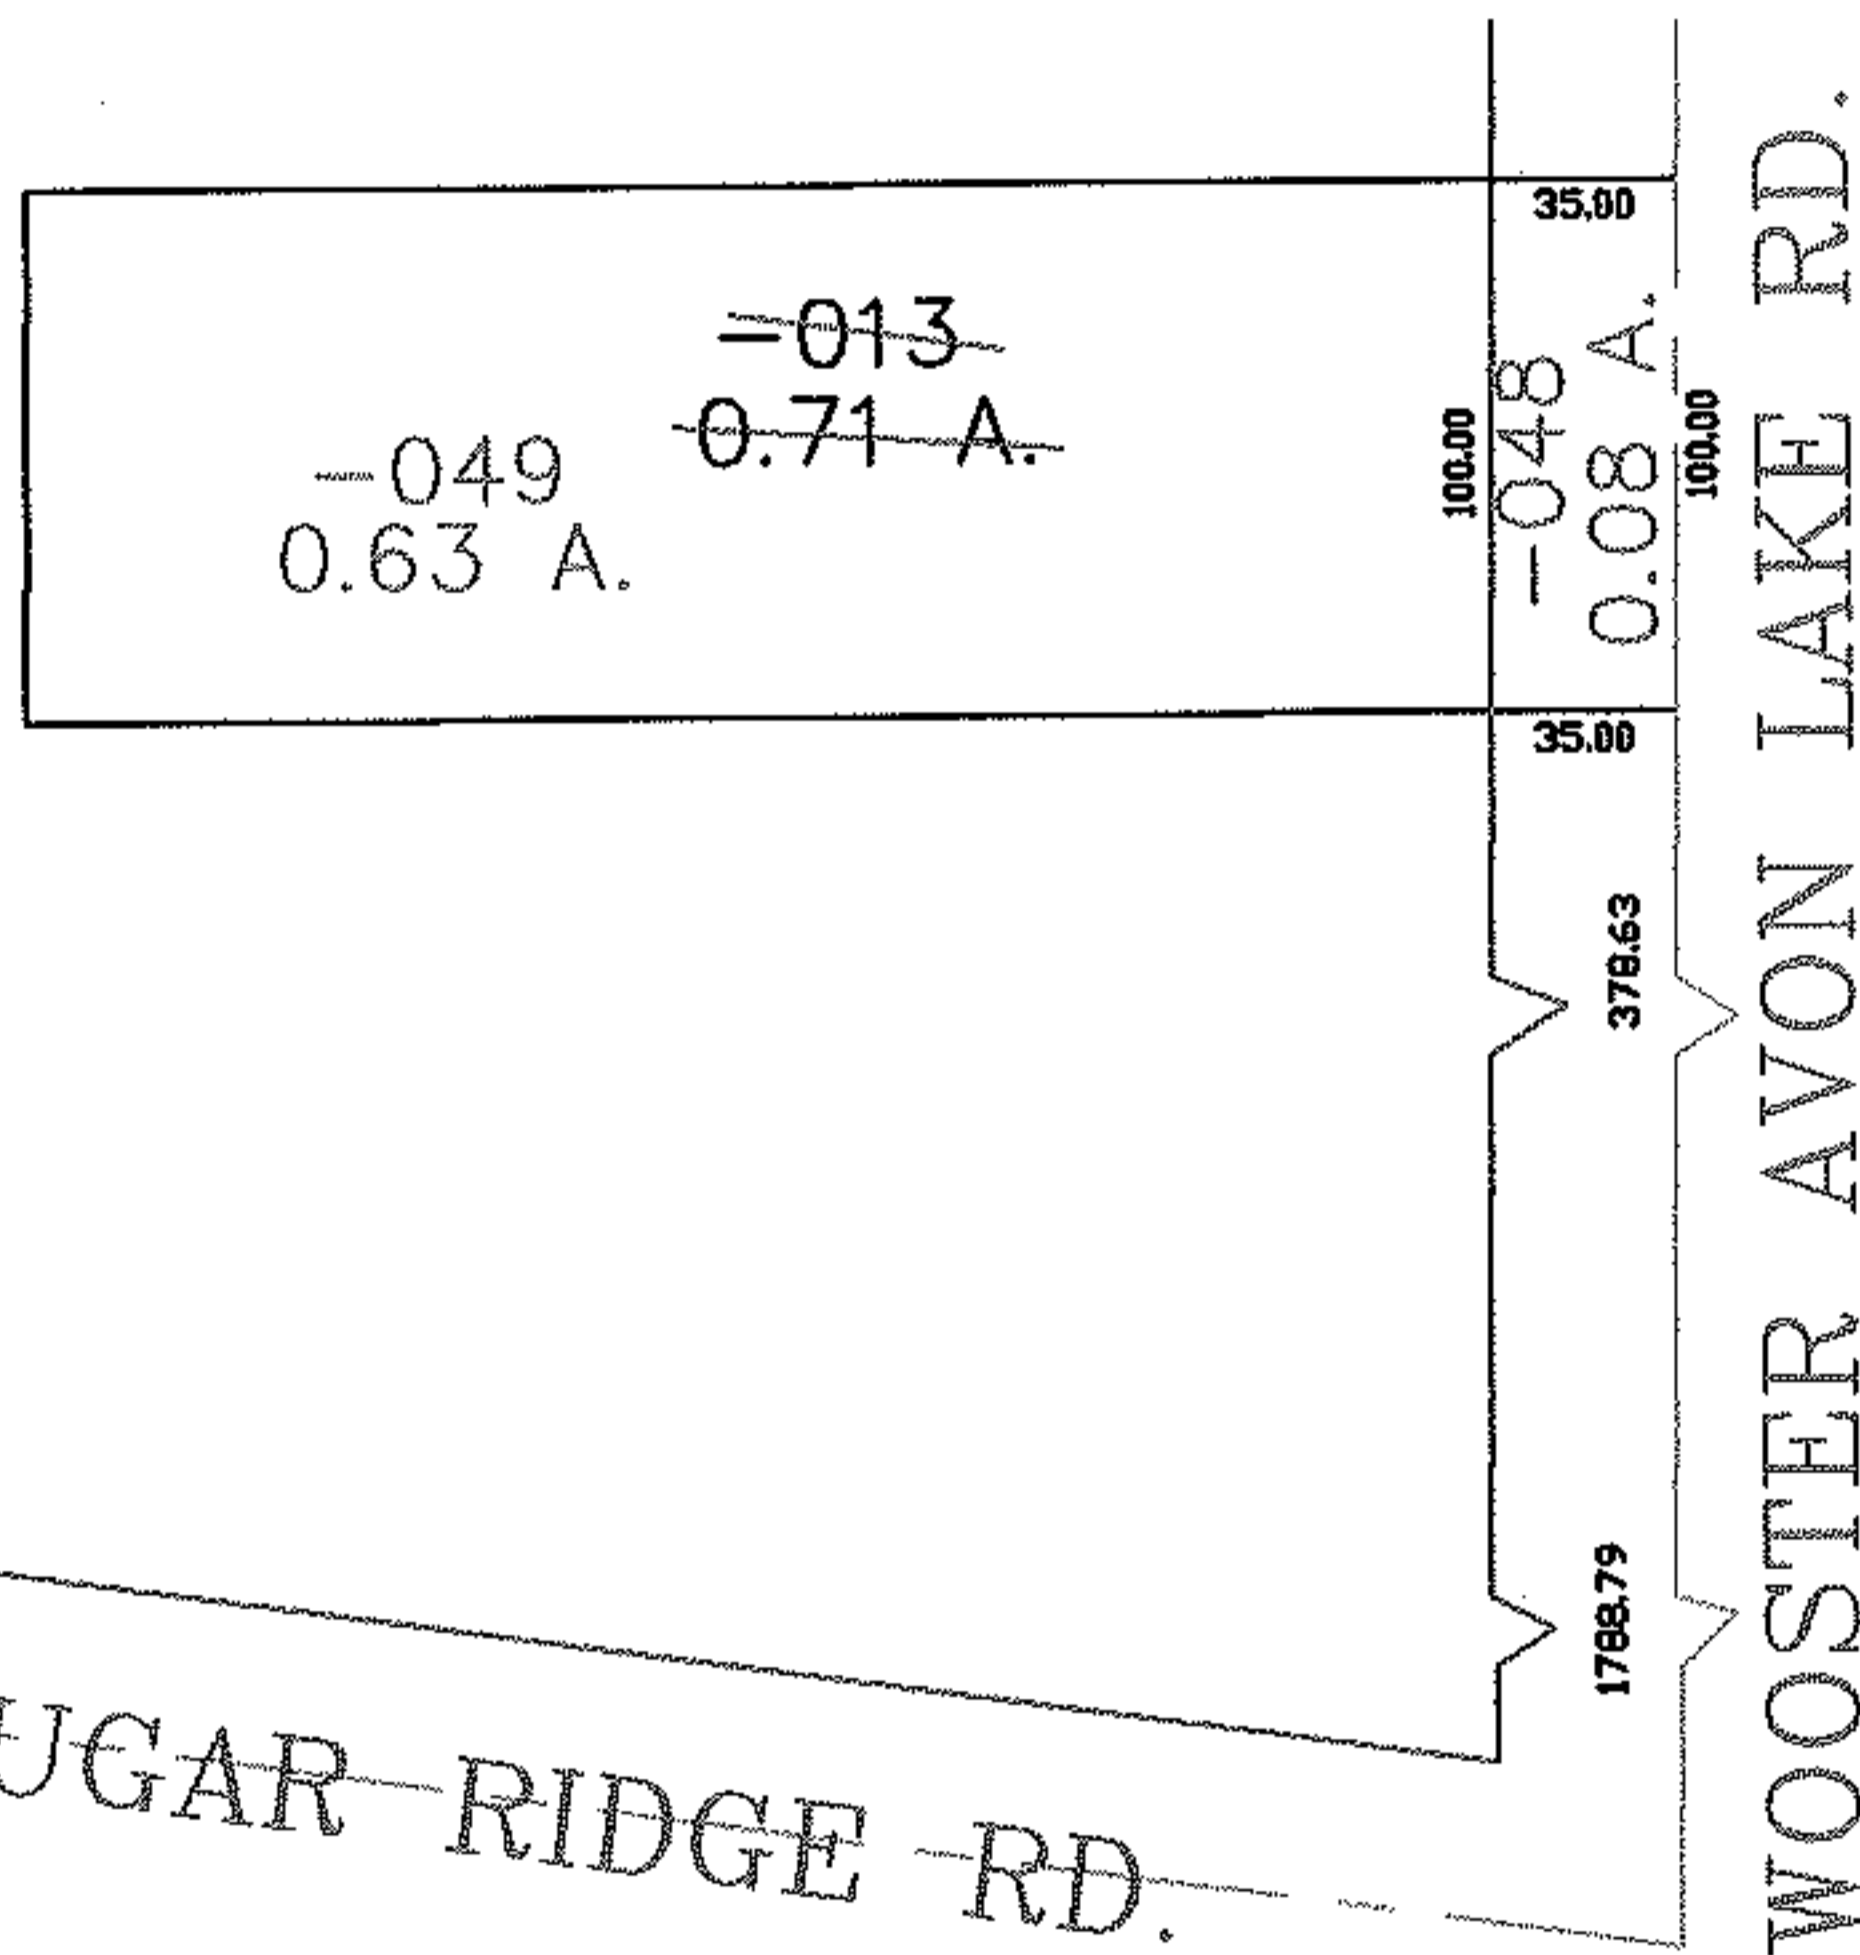

PARENT PARCEL: 07-00-027-109-013

CHILD PARCEL: 07-00-027-109-048, -049

STARTING POINT: CENTERLINE OF SUGAR RIDGE RD. & WOOSTER AVON LAKE RD.

NO. 00116

SPLITS/DEEDS PROCESSED

LORAIN COUNTY TAX MAP DEPARTMENT
226 MIDDLE AVE. ELYRIA, OHIO

SURVEYED BY: ROBERT J. MCAULEY

CLOSURE: 0.00 : 10.000

MAP PAGE(S): 07-00-027-D

APPROVED BY: JAH DATE: 5-12-04

SCALE: 1" = 100 PRIOR INSTRUMENT: 20030962591