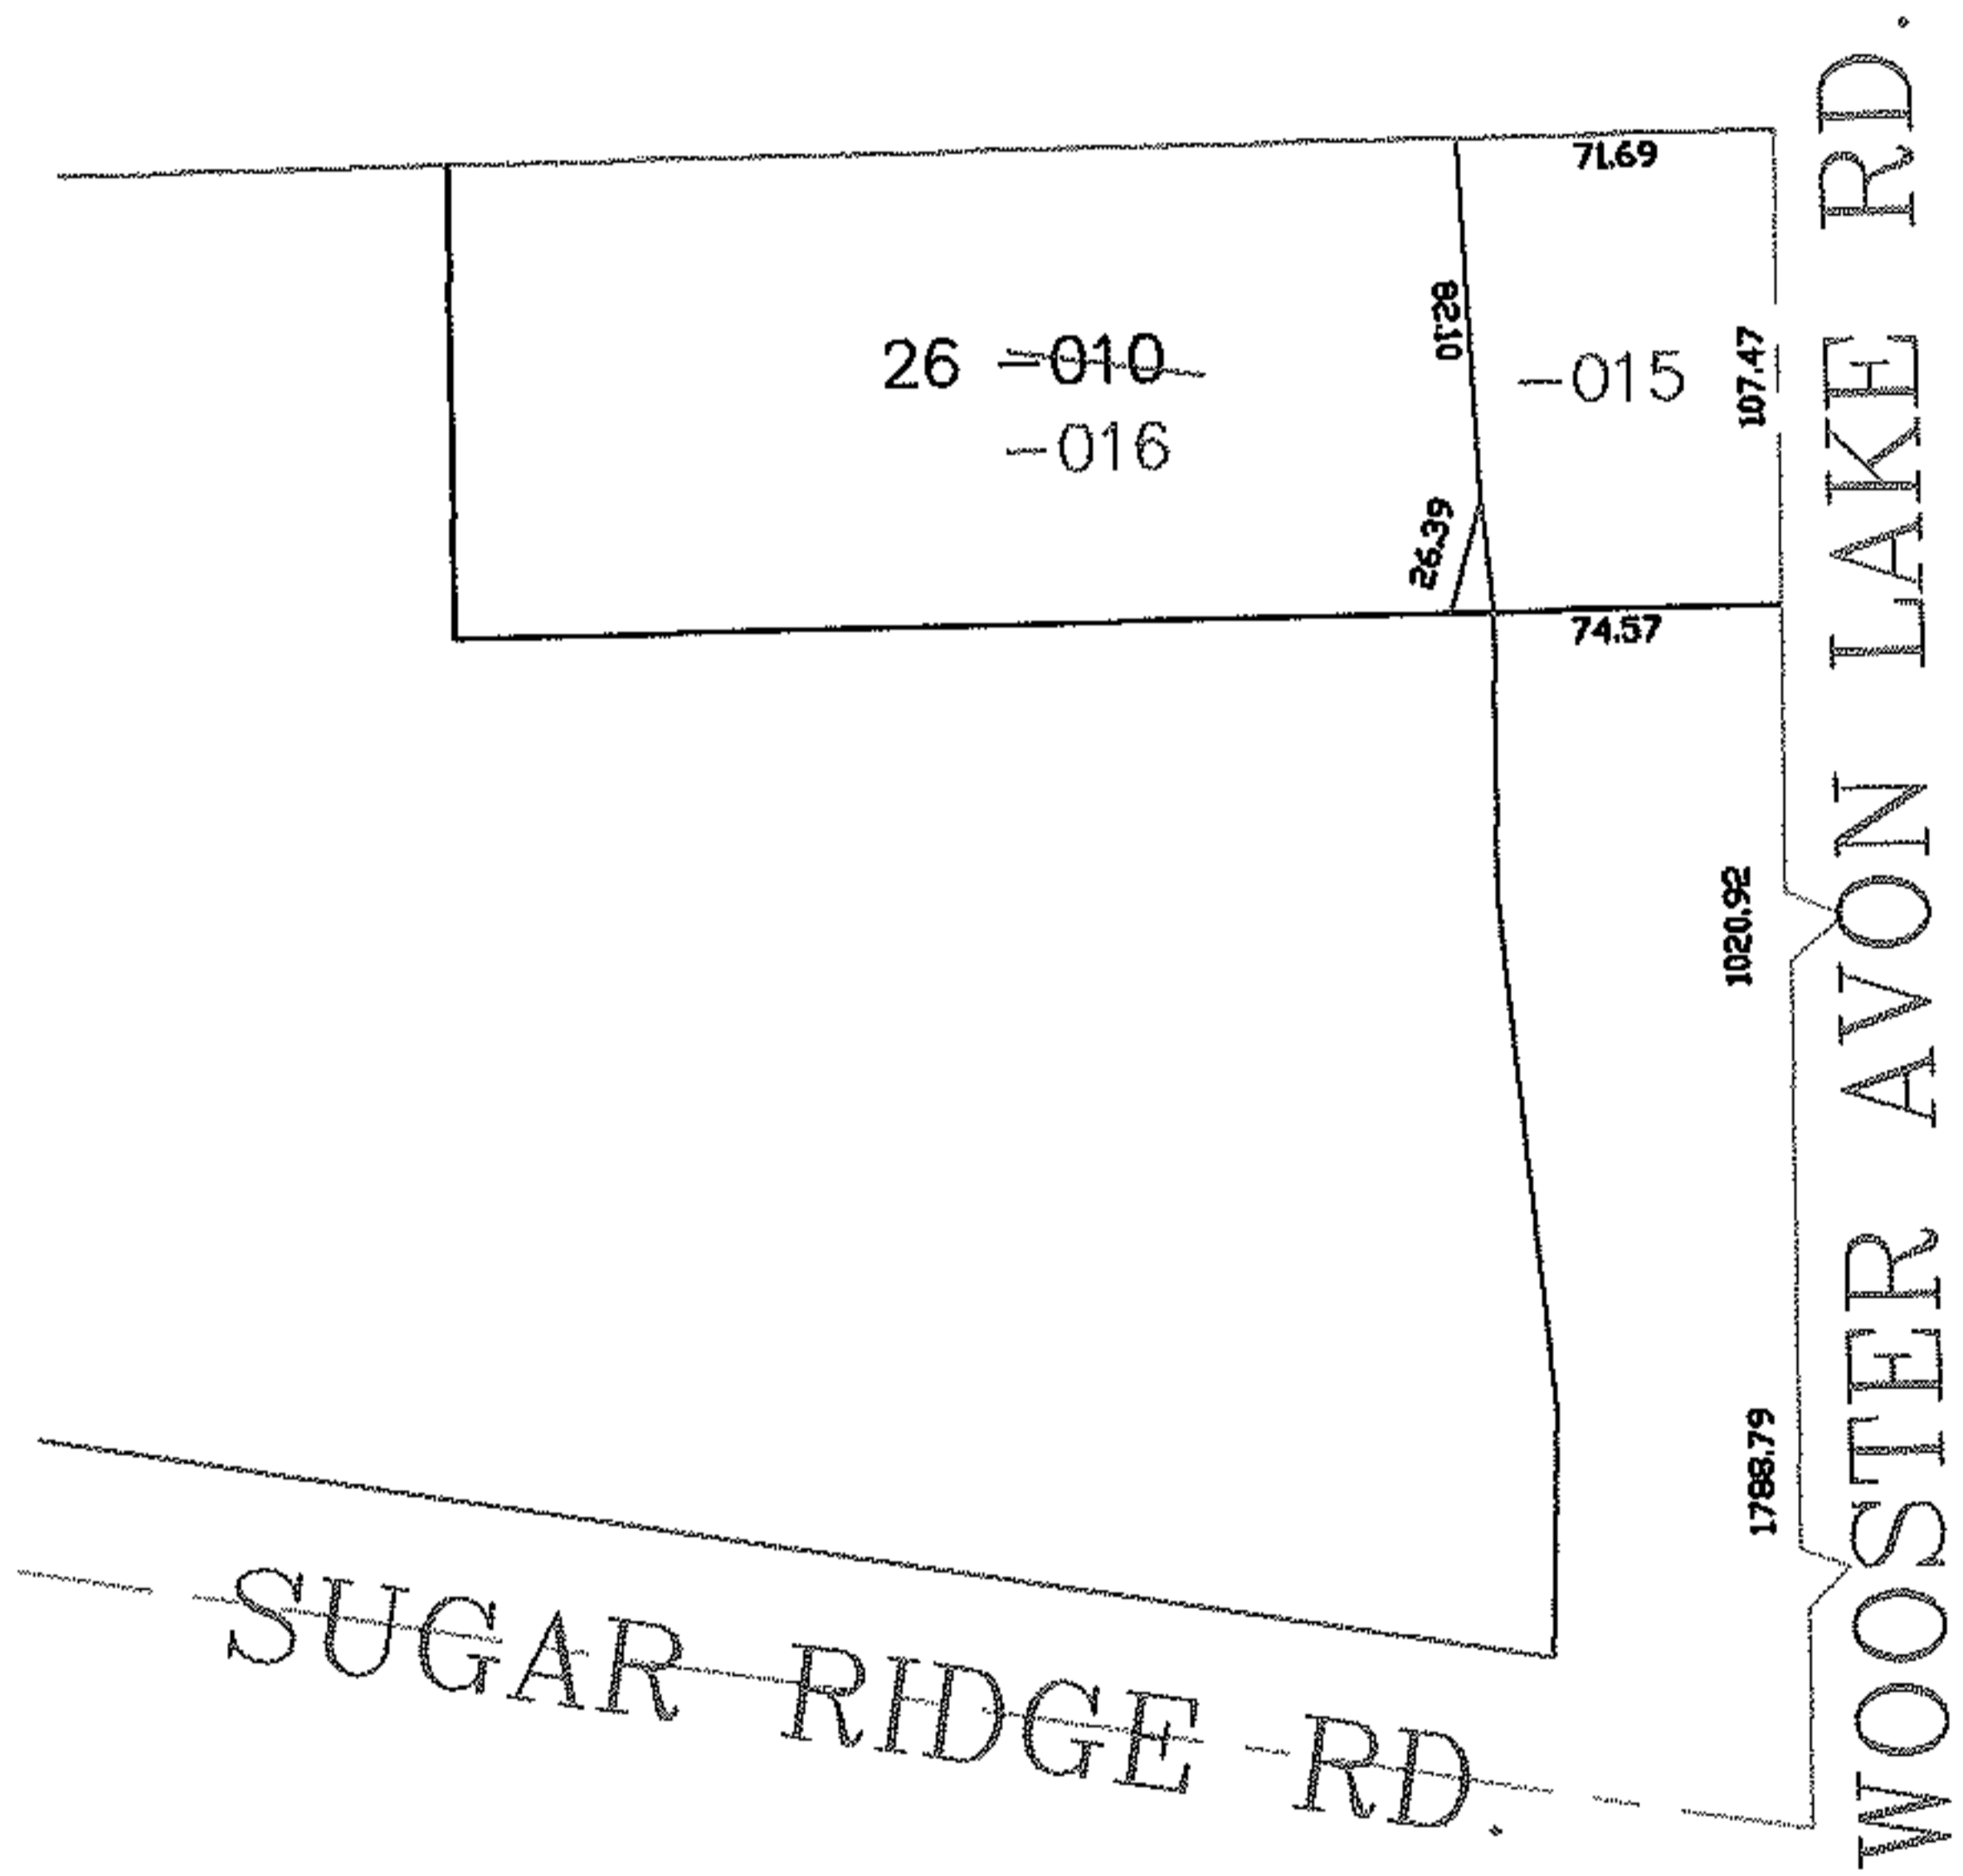

PARENT PARCEL: 07-00-027-108-010

CHILD PARCEL: 07-00-027-108-015, -016

STARTING POINT: CENTERLINES OF SUGAR RIDGE RD. & WOOSTER AVON LAKE RD.

NO. 00115

**SPLITS/DEEDS PROCESSED**

LORAIN COUNTY TAX MAP DEPARTMENT  
226 MIDDLE AVE. ELYRIA, OHIO

SURVEYED BY: ROBERT J. MCAULEY

CLOSURE: 0.00 : 10.000

MAP PAGE(S): 07-00-027-D

APPROVED BY: JAH DATE: 5-12-04

SCALE: 1" = 100 PRIOR INSTRUMENT: OR 436/929