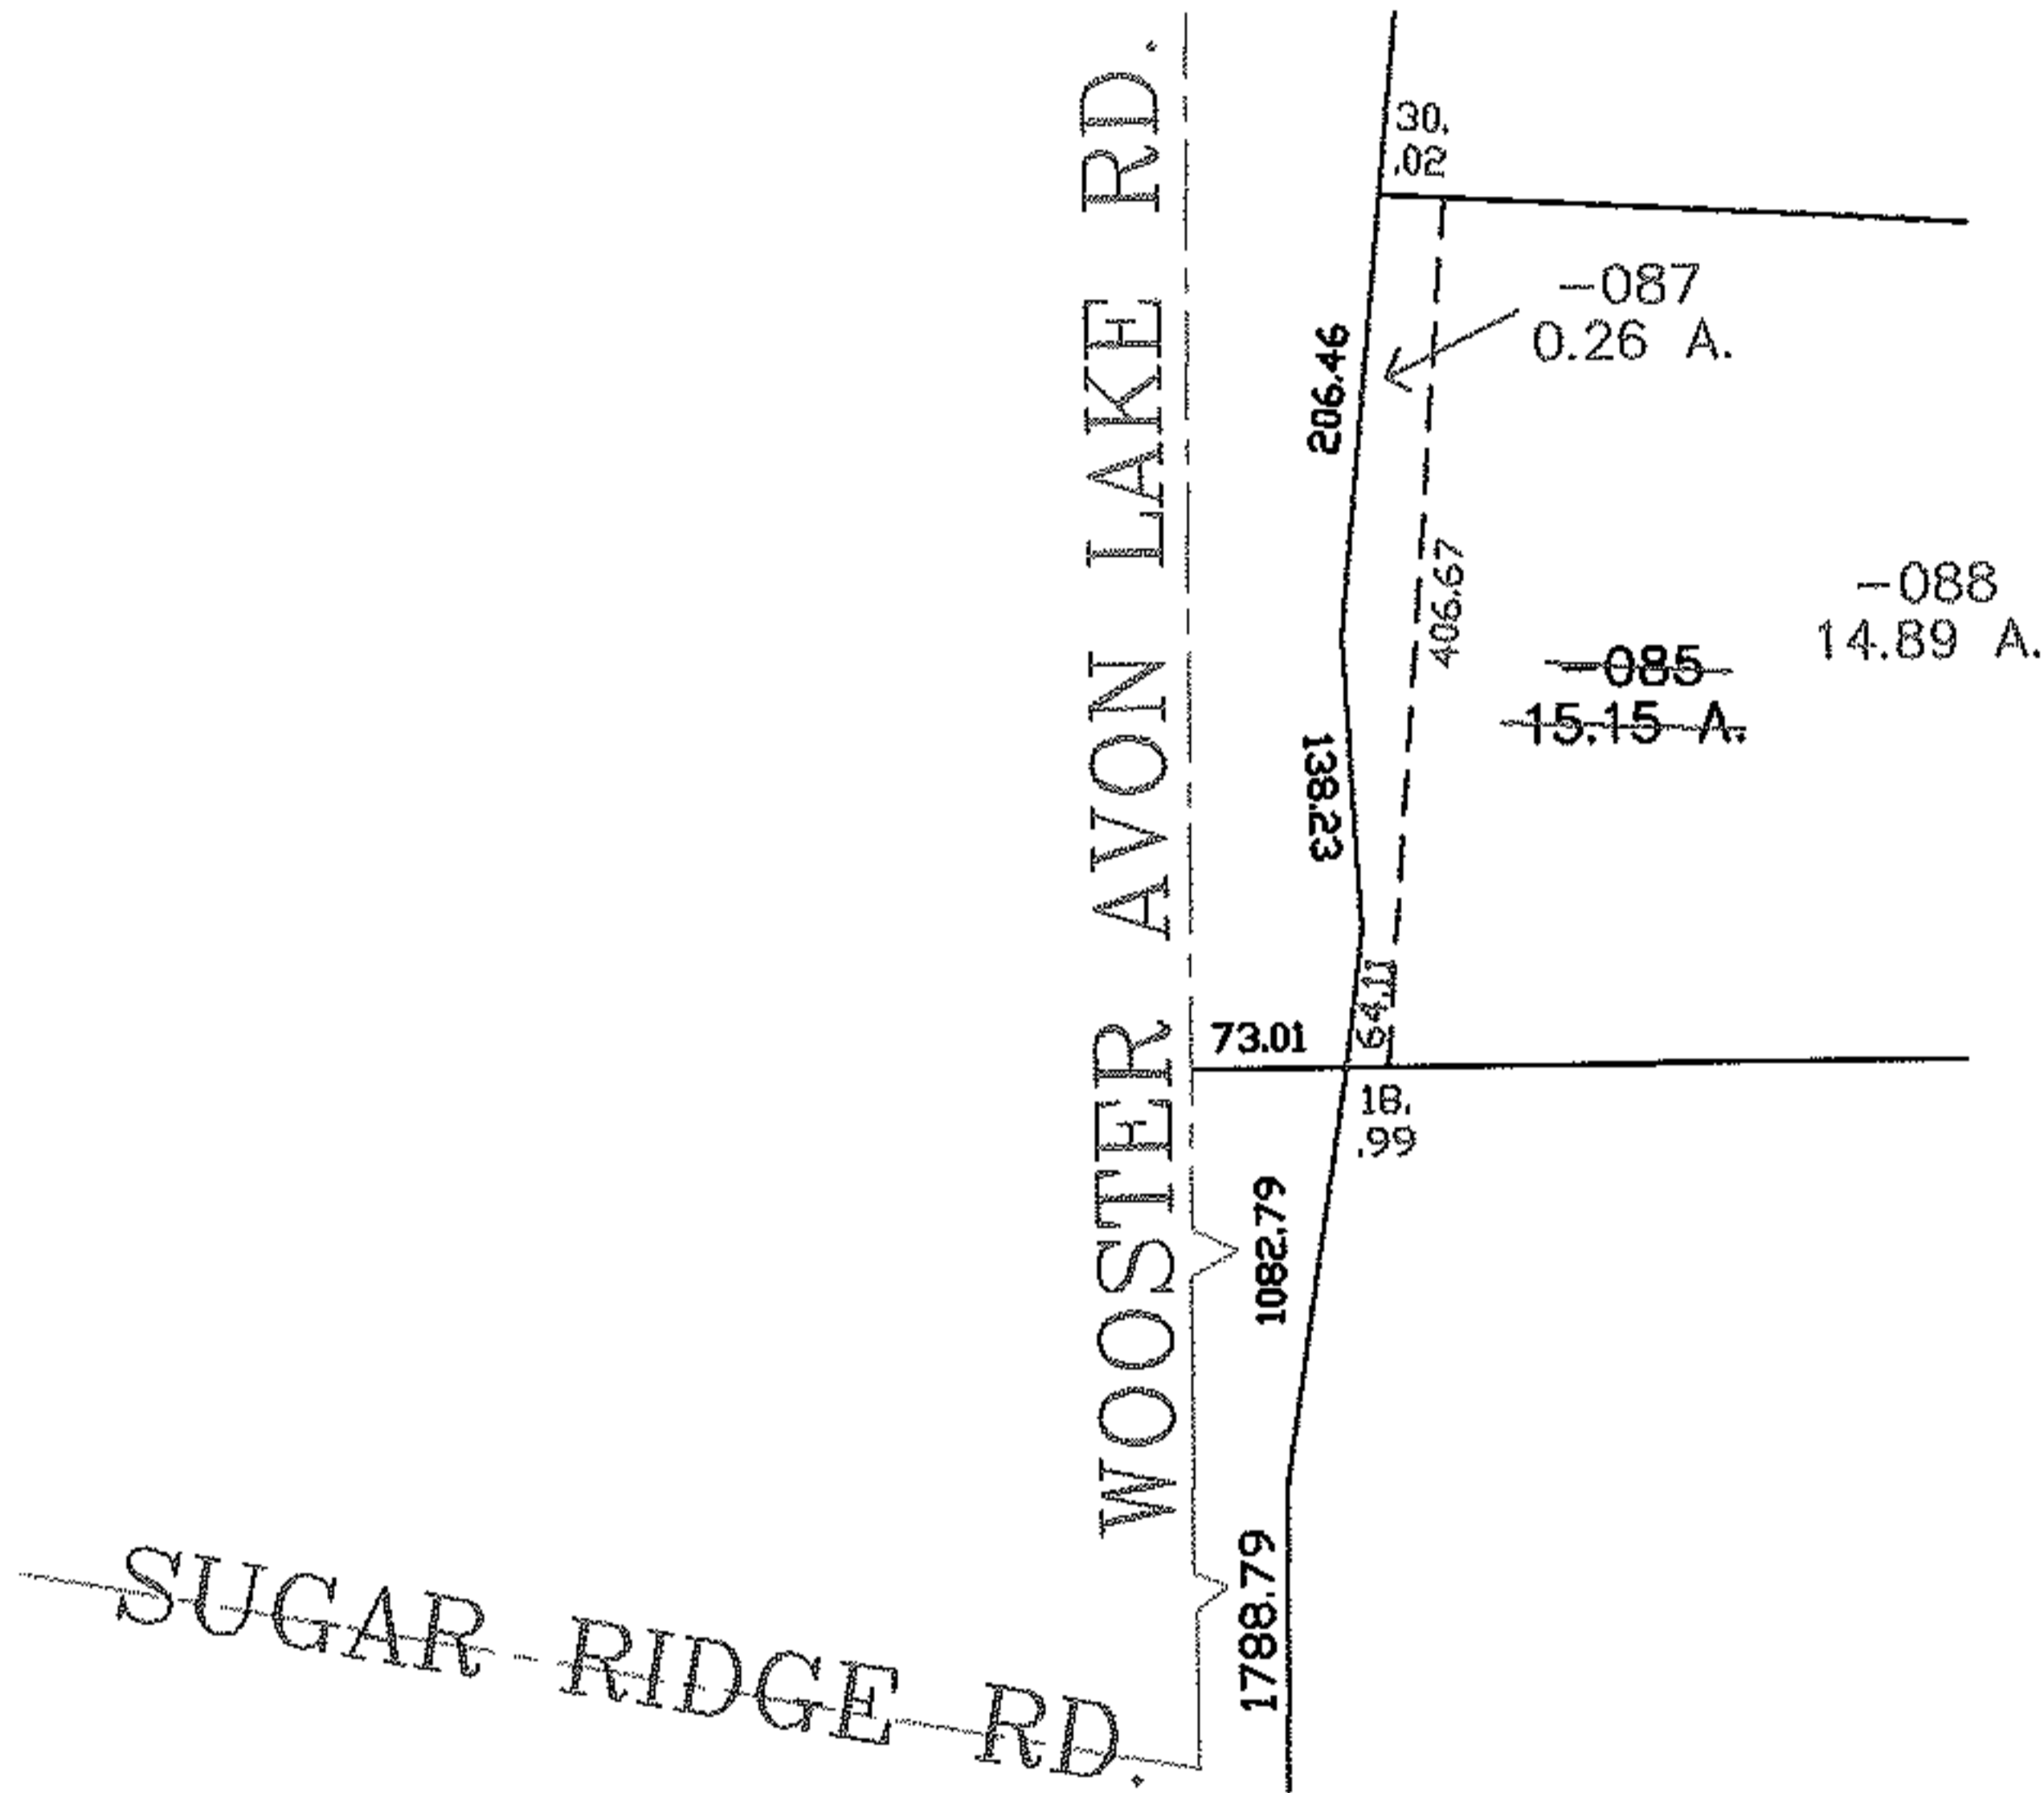

PARENT PARCEL: 07-00-022-101-085

CHILD PARCEL: 07-00-022-101-087, -088

STARTING POINT: CENTERLINE OF WOOSTER AVON LAKE RD. & SUGAR RIDGE RD.

NO. 00114

SPLITS/DEEDS PROCESSED
LORAIN COUNTY TAX MAP DEPARTMENT
 226 MIDDLE AVE. ELYRIA, OHIO

SURVEYED BY: ROBERT J. MCAULEY
 CLOSURE: 0.00 : 10.000
 MAP PAGE(S): 7-00-022-C
 APPROVED BY: JAH DATE: 5-12-04
 SCALE: 1" = 200 PRIOR INSTRUMENT: 20030881023