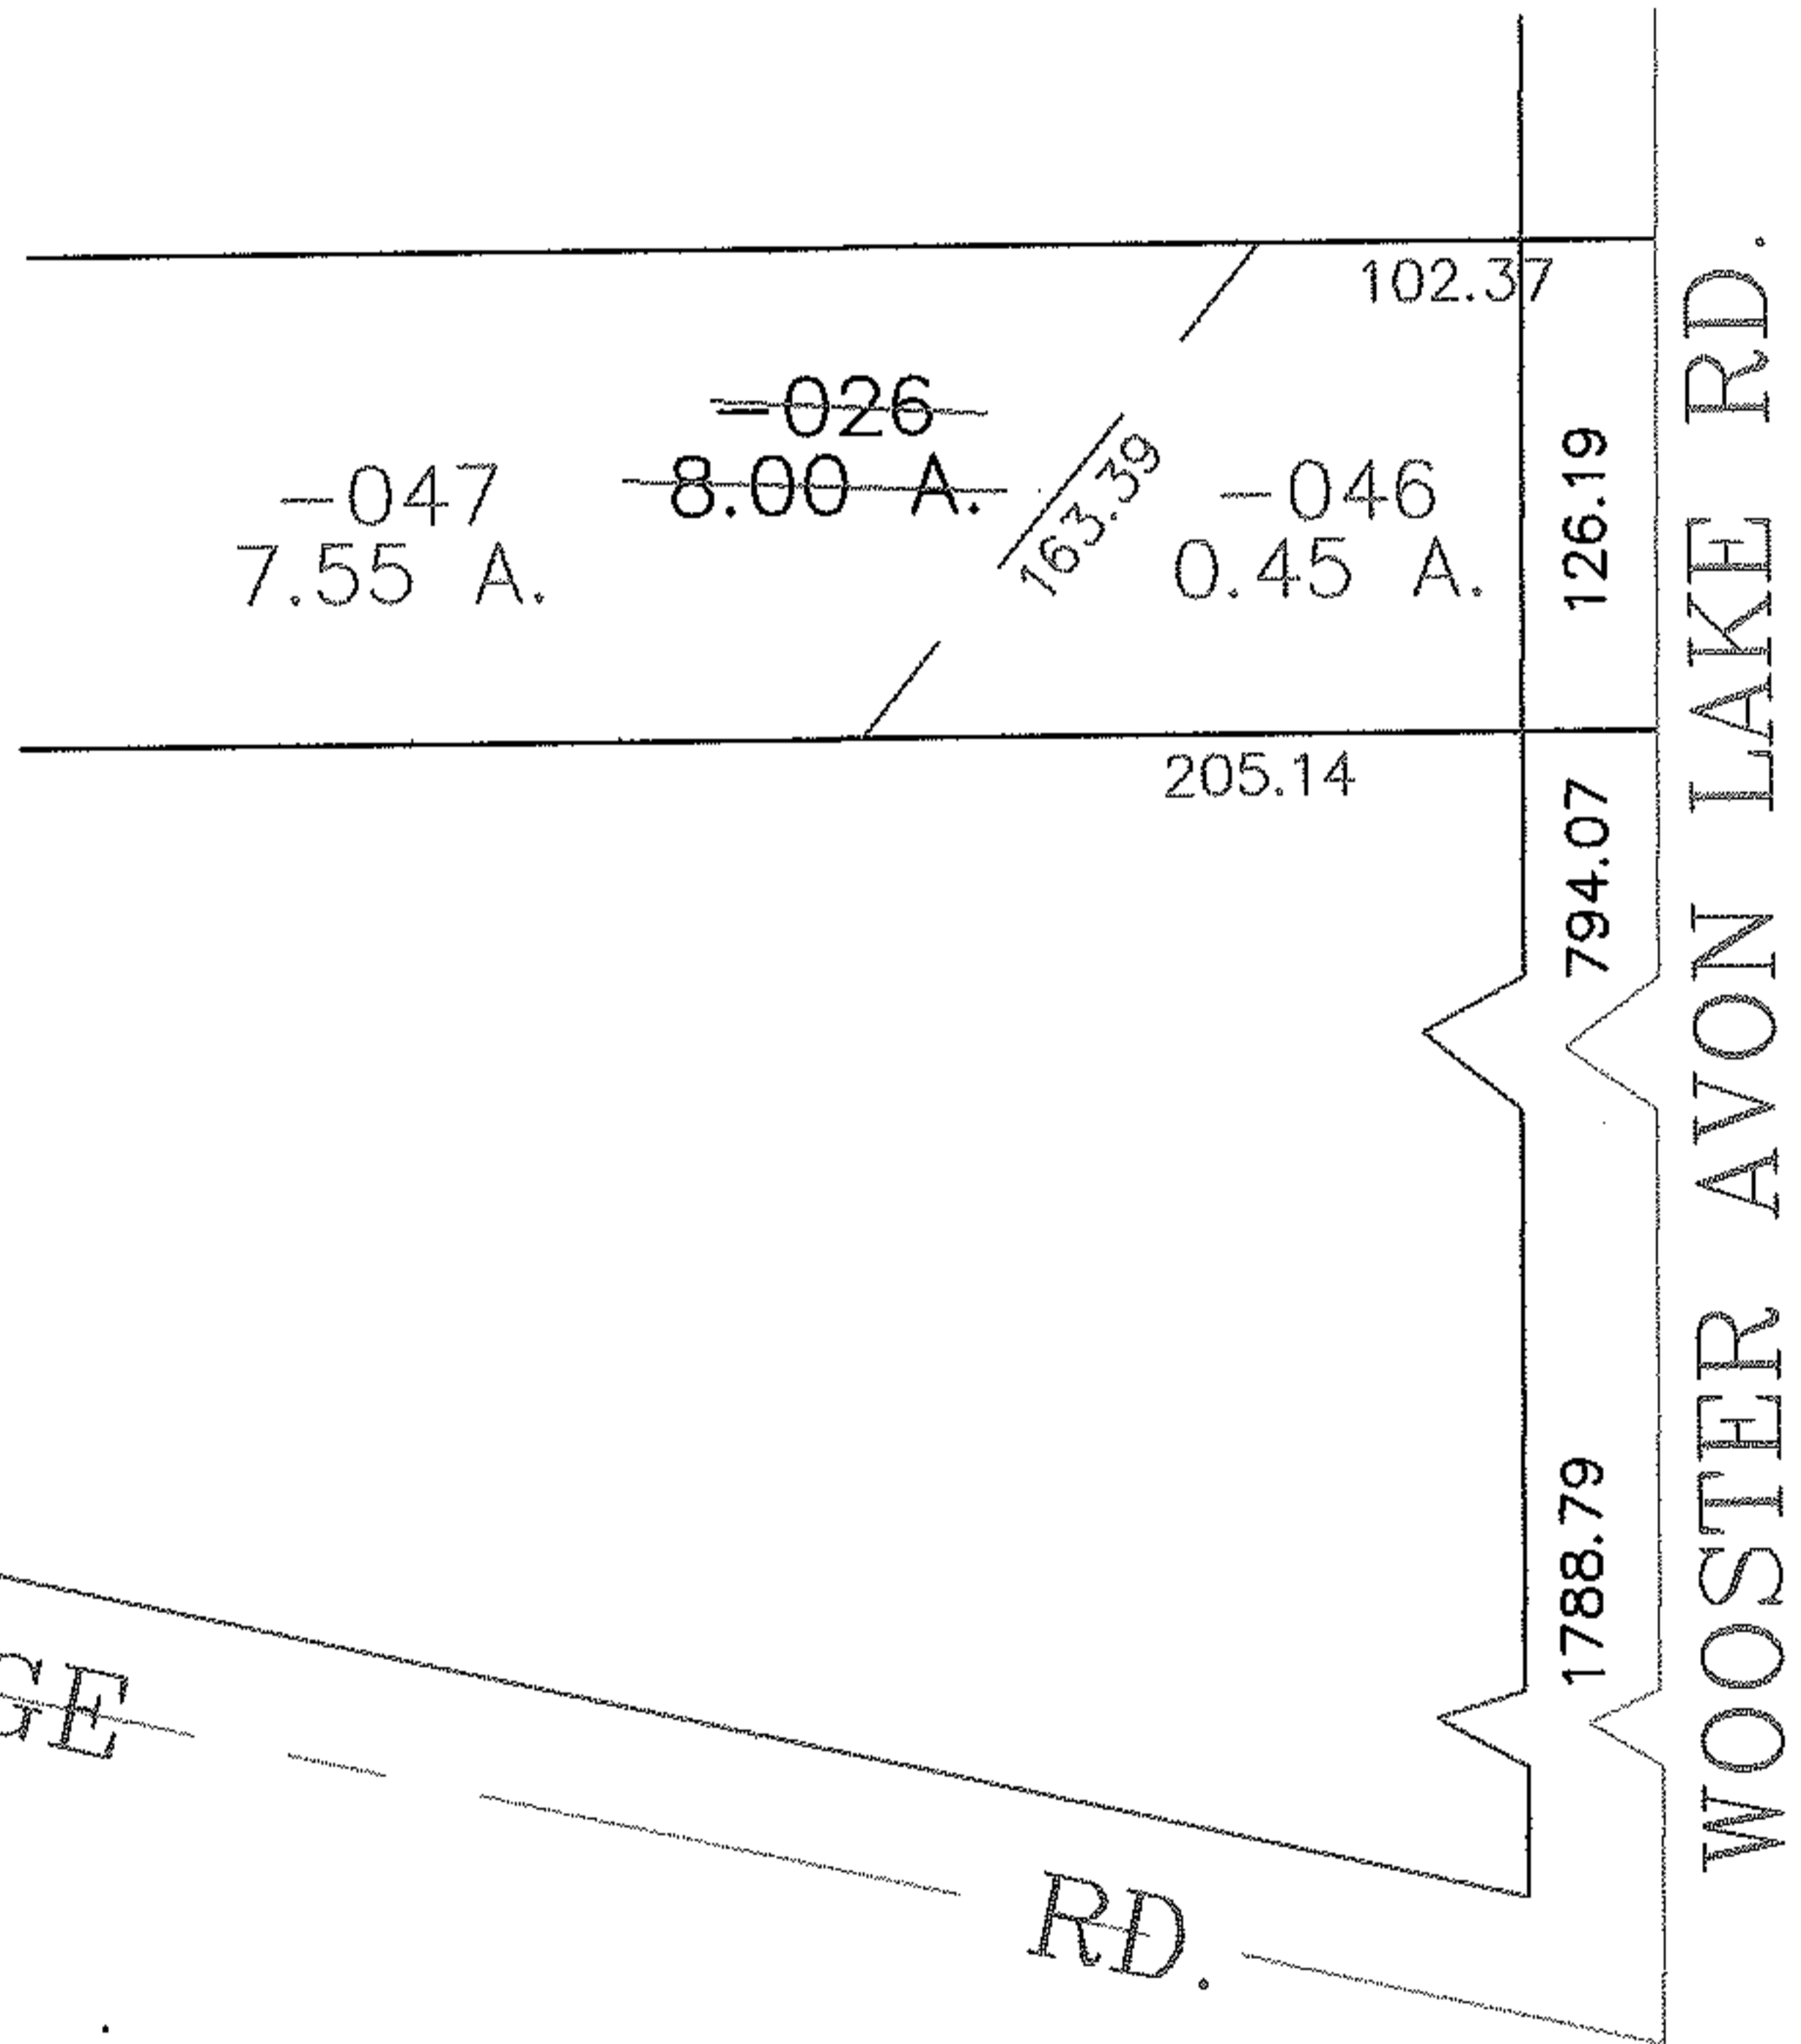

PARENT PARCEL: 07-00-027-109-026

CHILD PARCEL: 07-00-027-109-046, -047

STARTING POINT: CENTERLINES OF SUGAR RIDGE RD. & WOOSTER AVON LAKE RD.

NO. 00113

SPLITS/DEEDS PROCESSED

LORAIN COUNTY TAX MAP DEPARTMENT
226 MIDDLE AVE. ELYRIA, OHIO

SURVEYED BY: ROBERT J. MCAULEY

CLOSURE: 0.00 : 10.000

MAP PAGE(S): 07-00-027-D

APPROVED BY: JAH DATE: 5-11-04

SCALE: 1" = 100 PRIOR INSTRUMENT: 19990593715