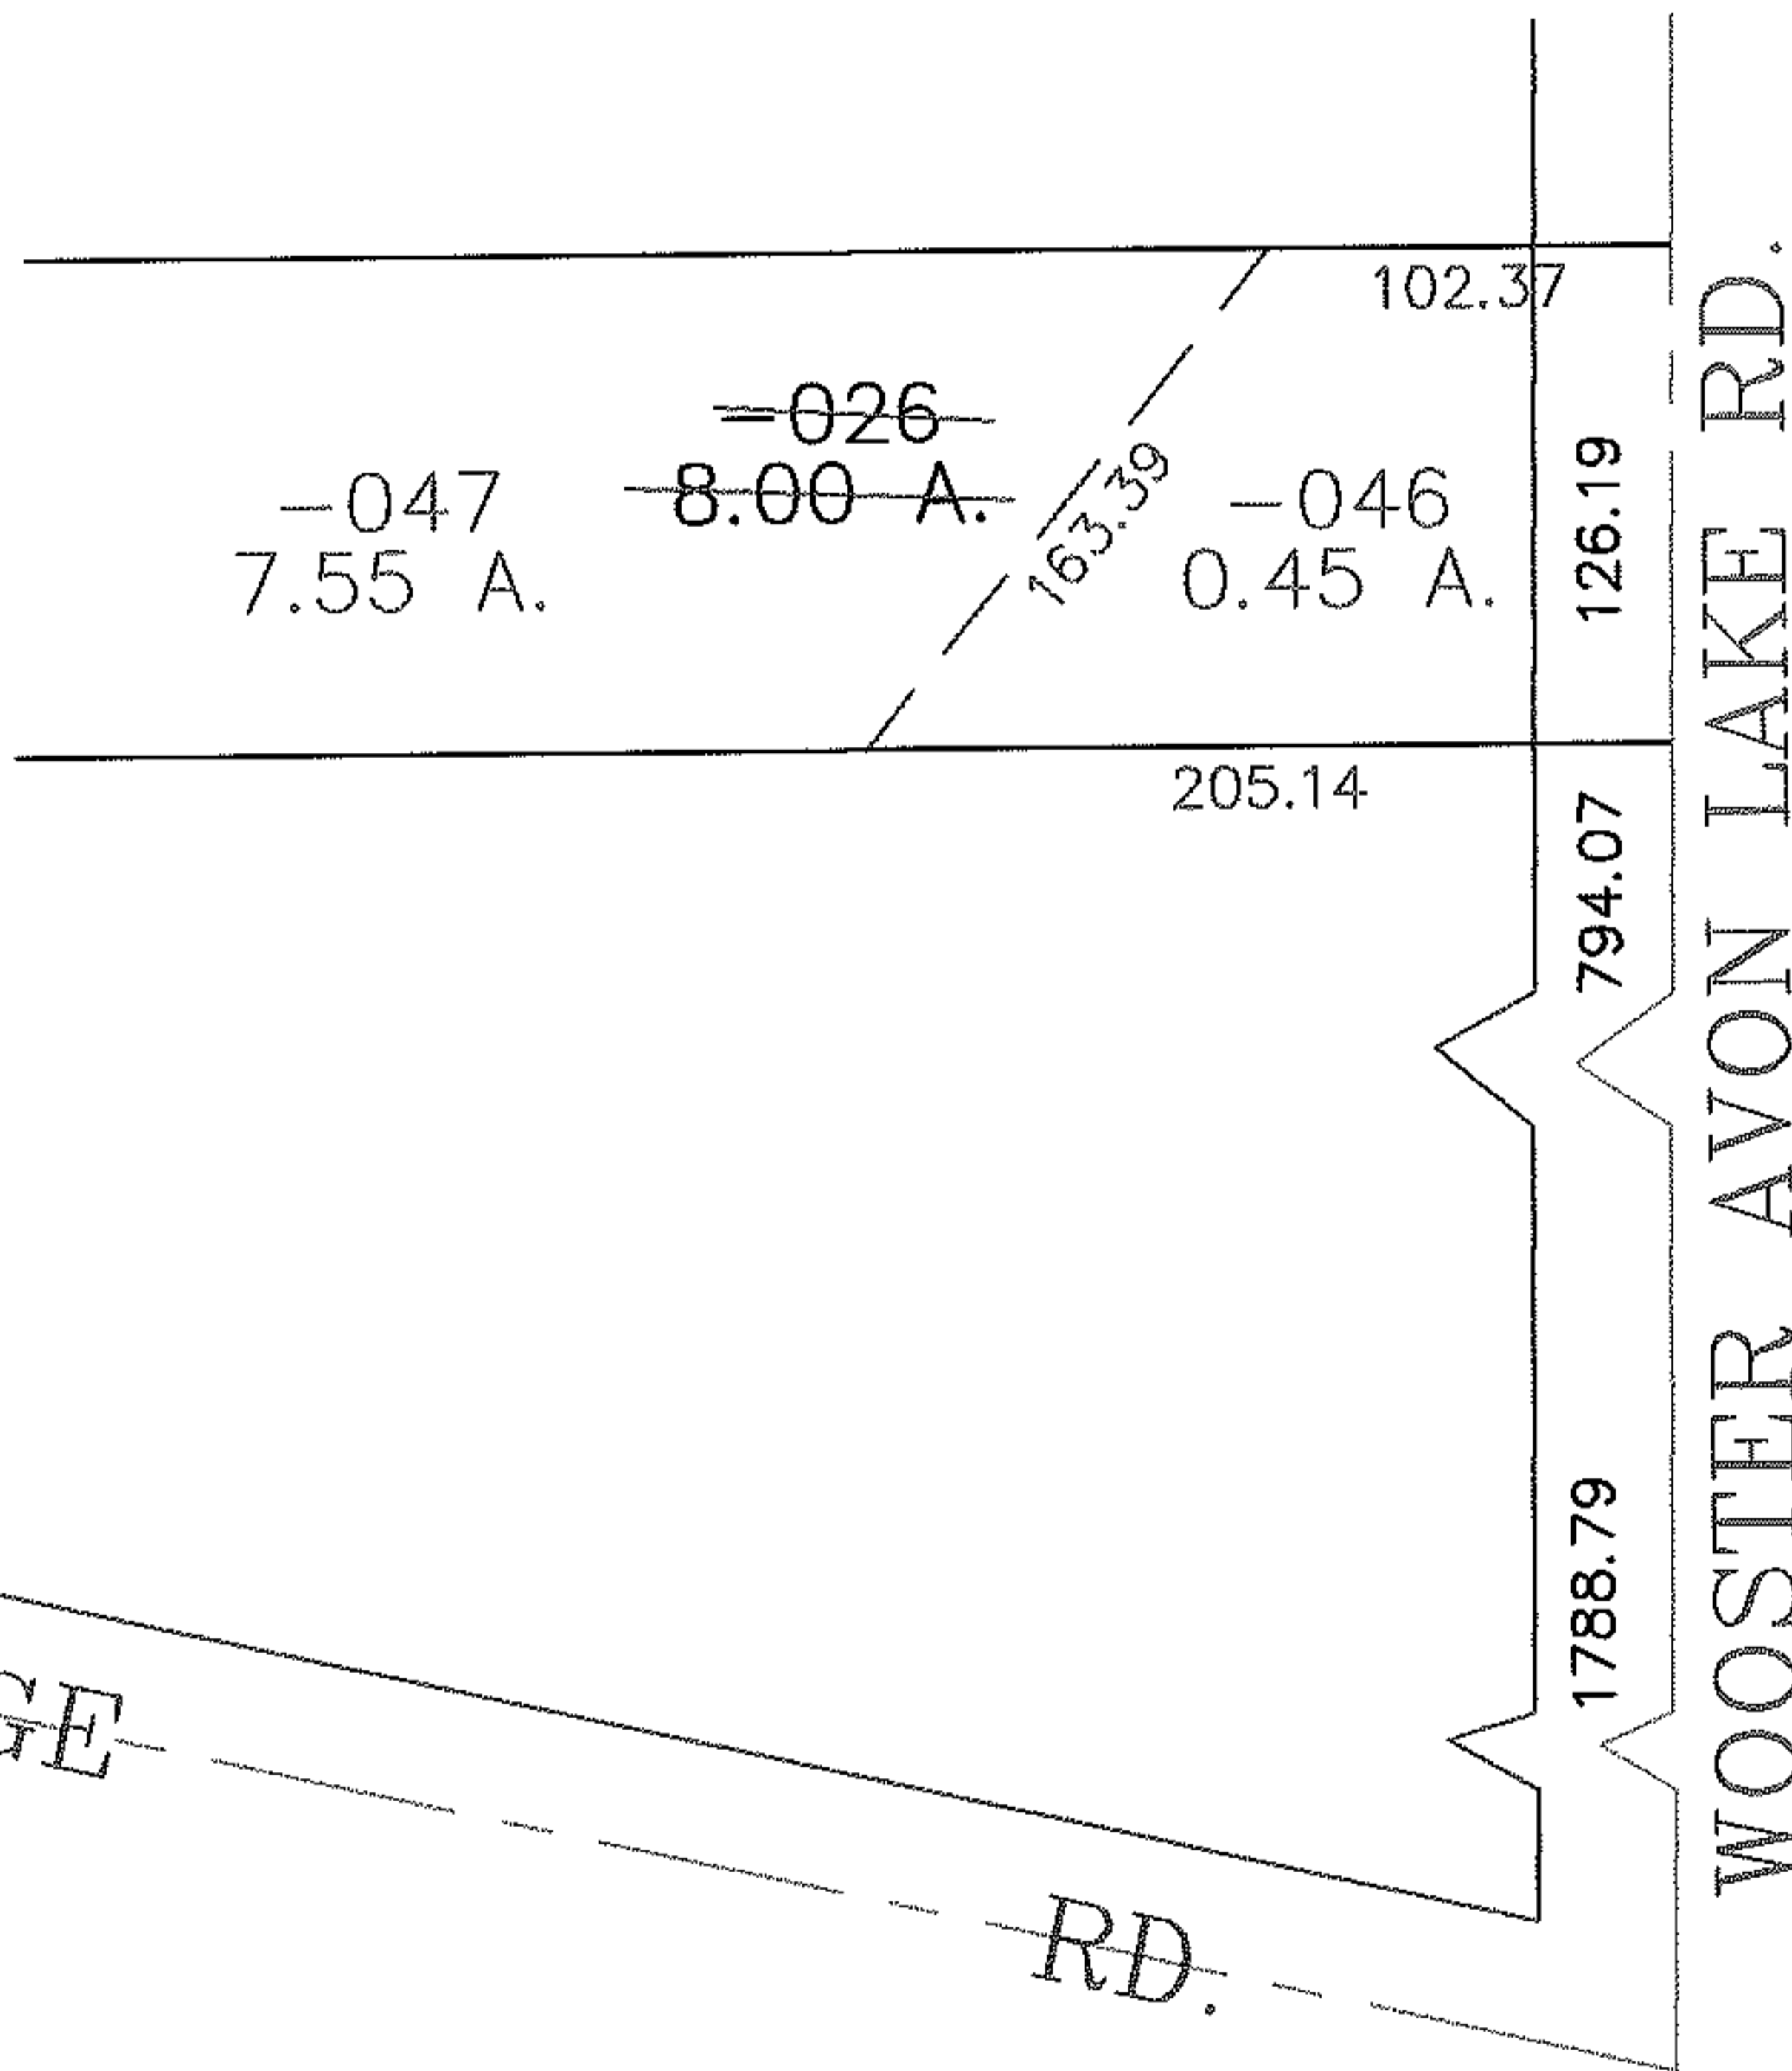

PARENT PARCEL: 07-00-027-109-026

CHILD PARCEL: 07-00-027-109-046, -047

STARTING POINT: CENTERLINES OF SUGAR RIDGE RD. & WOOSTER AVON LAKE RD.

NO. 00113

SUGAR RIDGE

RD.

WOOSTER AVON LAKE RD.

SPLITS/DEEDS PROCESSED

LORAIN COUNTY TAX MAP DEPARTMENT
226 MIDDLE AVE. ELYRIA, OHIO

SURVEYED BY: ROBERT J. MCAULEY

CLOSURE: 0.00 : 10.000

MAP PAGE(S): 07-00-027-D

APPROVED BY: JAH DATE: 5-11-04

SCALE: 1" = 100' PRIOR INSTRUMENT: 19990593715