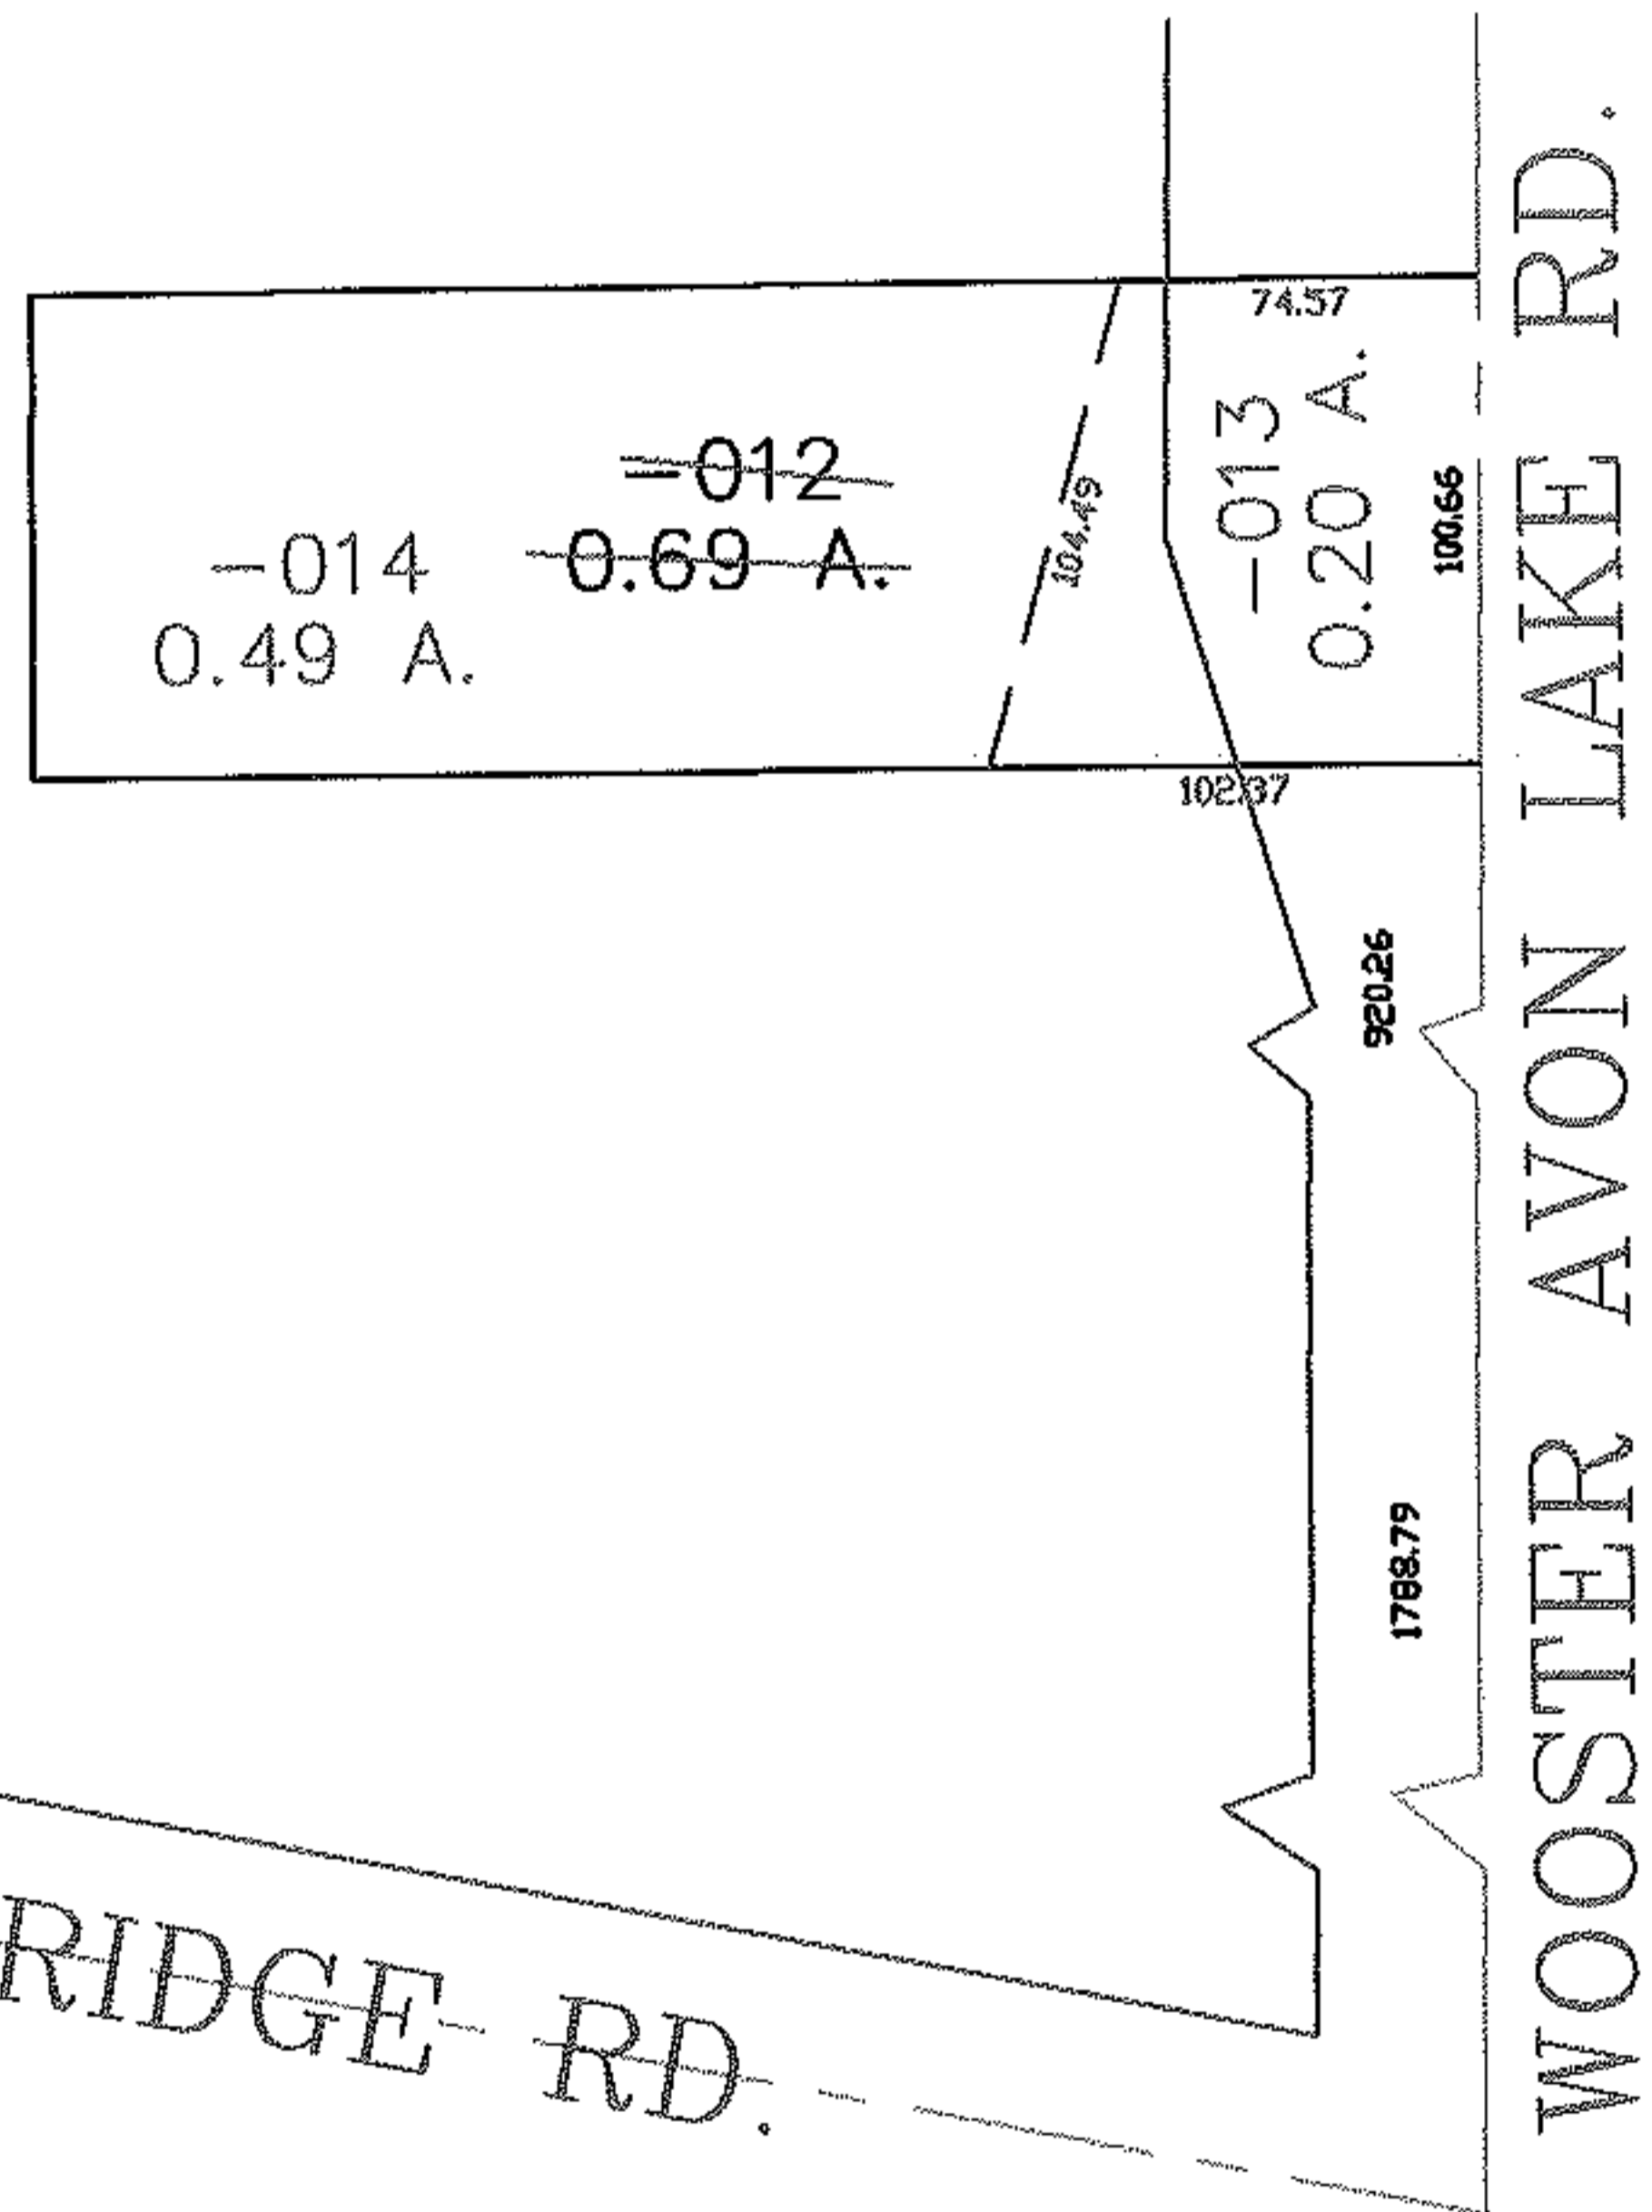

PARENT PARCEL: 07-00-027-108-012

CHILD PARCEL: 07-00-027-108-013, -014

STARTING POINT: CENTERLINE OF SUGAR RIDGE RD. & WOOSTER AVON LAKE RD.

NO. 00112

SPLITS/DEEDS PROCESSED

LORAIN COUNTY TAX MAP DEPARTMENT
226 MIDDLE AVE. ELYRIA, OHIO

SURVEYED BY: ROBERT J. MCAULEY

CLOSURE: 0.00 ; 10,000

MAP PAGE(S): 07-00-027-D

APPROVED BY: JAH DATE: 5-12-04

SCALE: 1" = 100 PRIOR INSTRUMENT: 20020700085