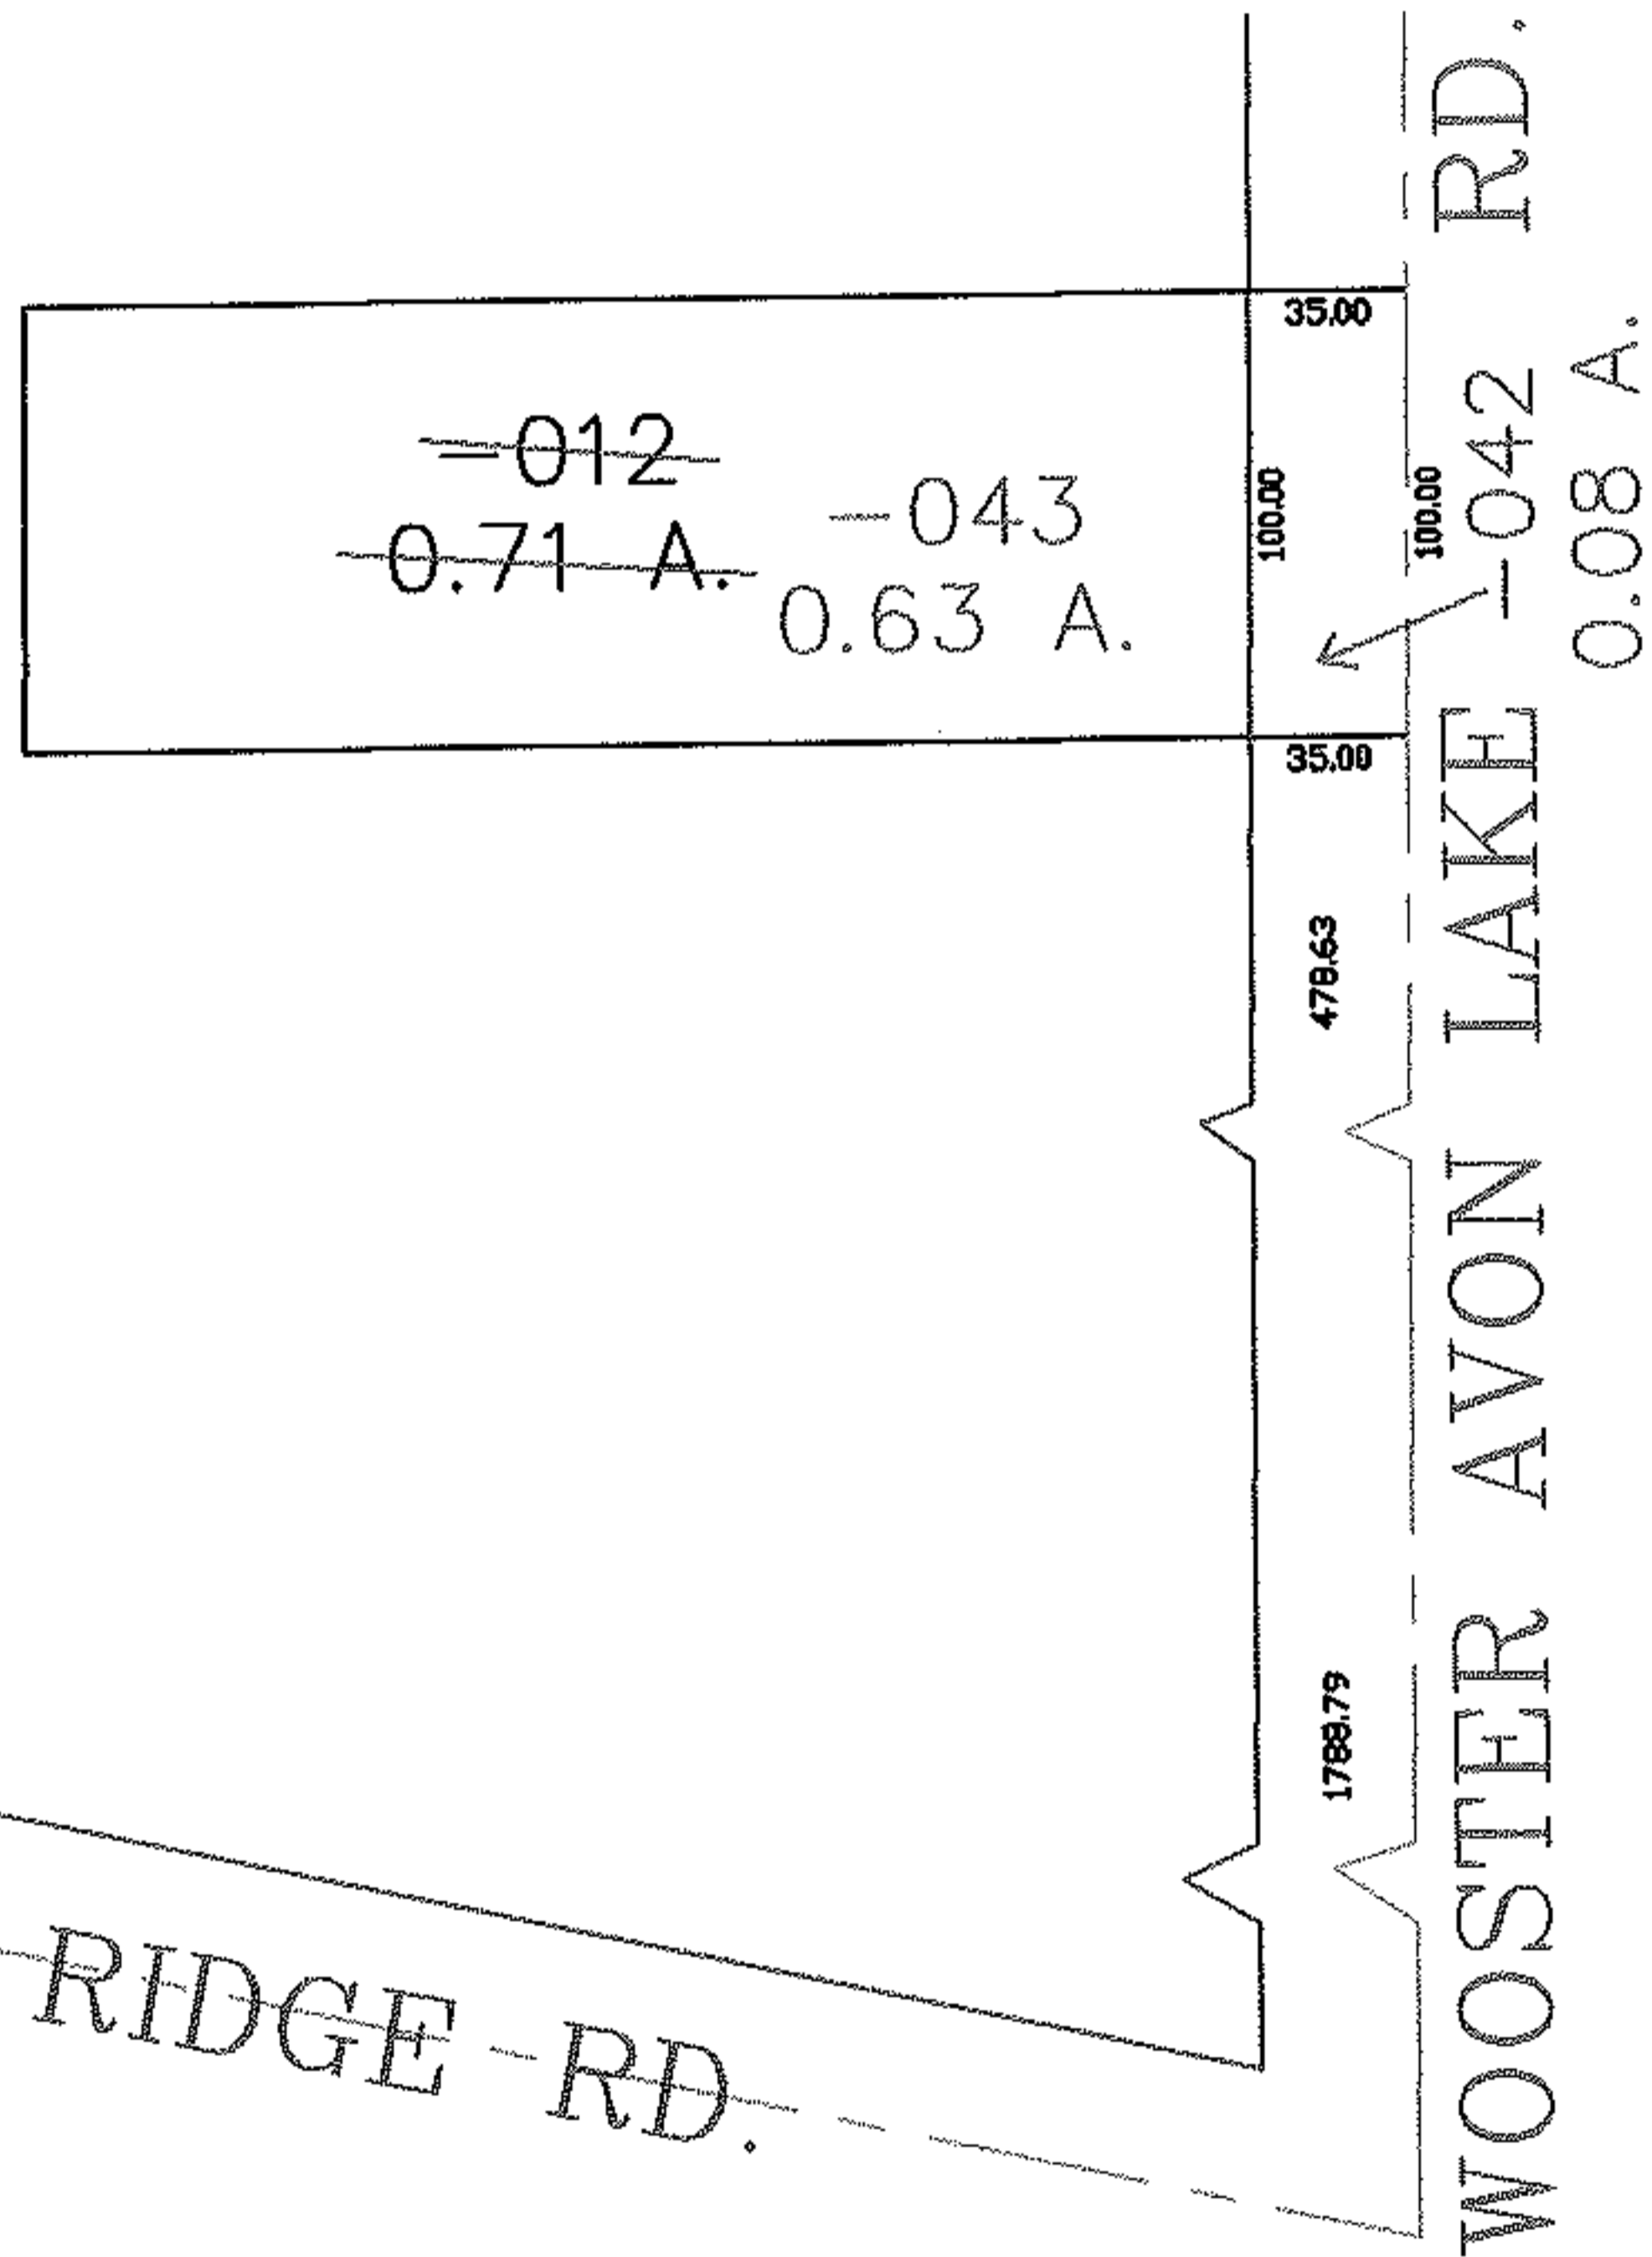

PARENT PARCEL: 07-00-027-109-012

CHILD PARCEL: 07-00-027-109-042, -043

STARTING POINT: CENTERLINE OF SUGAR RIDGE RD. & WOOSTER AVON LAKE RD.

NO. 00110

SPLITS/DEEDS PROCESSED

LORAIN COUNTY TAX MAP DEPARTMENT
226 MIDDLE AVE. ELYRIA, OHIO

SURVEYED BY: ROBERT J MCCAULEY

CLOSURE: 0.00 : 10.000

MAP PAGE(S): 07-00-027-D

APPROVED BY: JAH DATE: 5-10-04

SCALE: 1" = 100 PRIOR INSTRUMENT: 19970481622