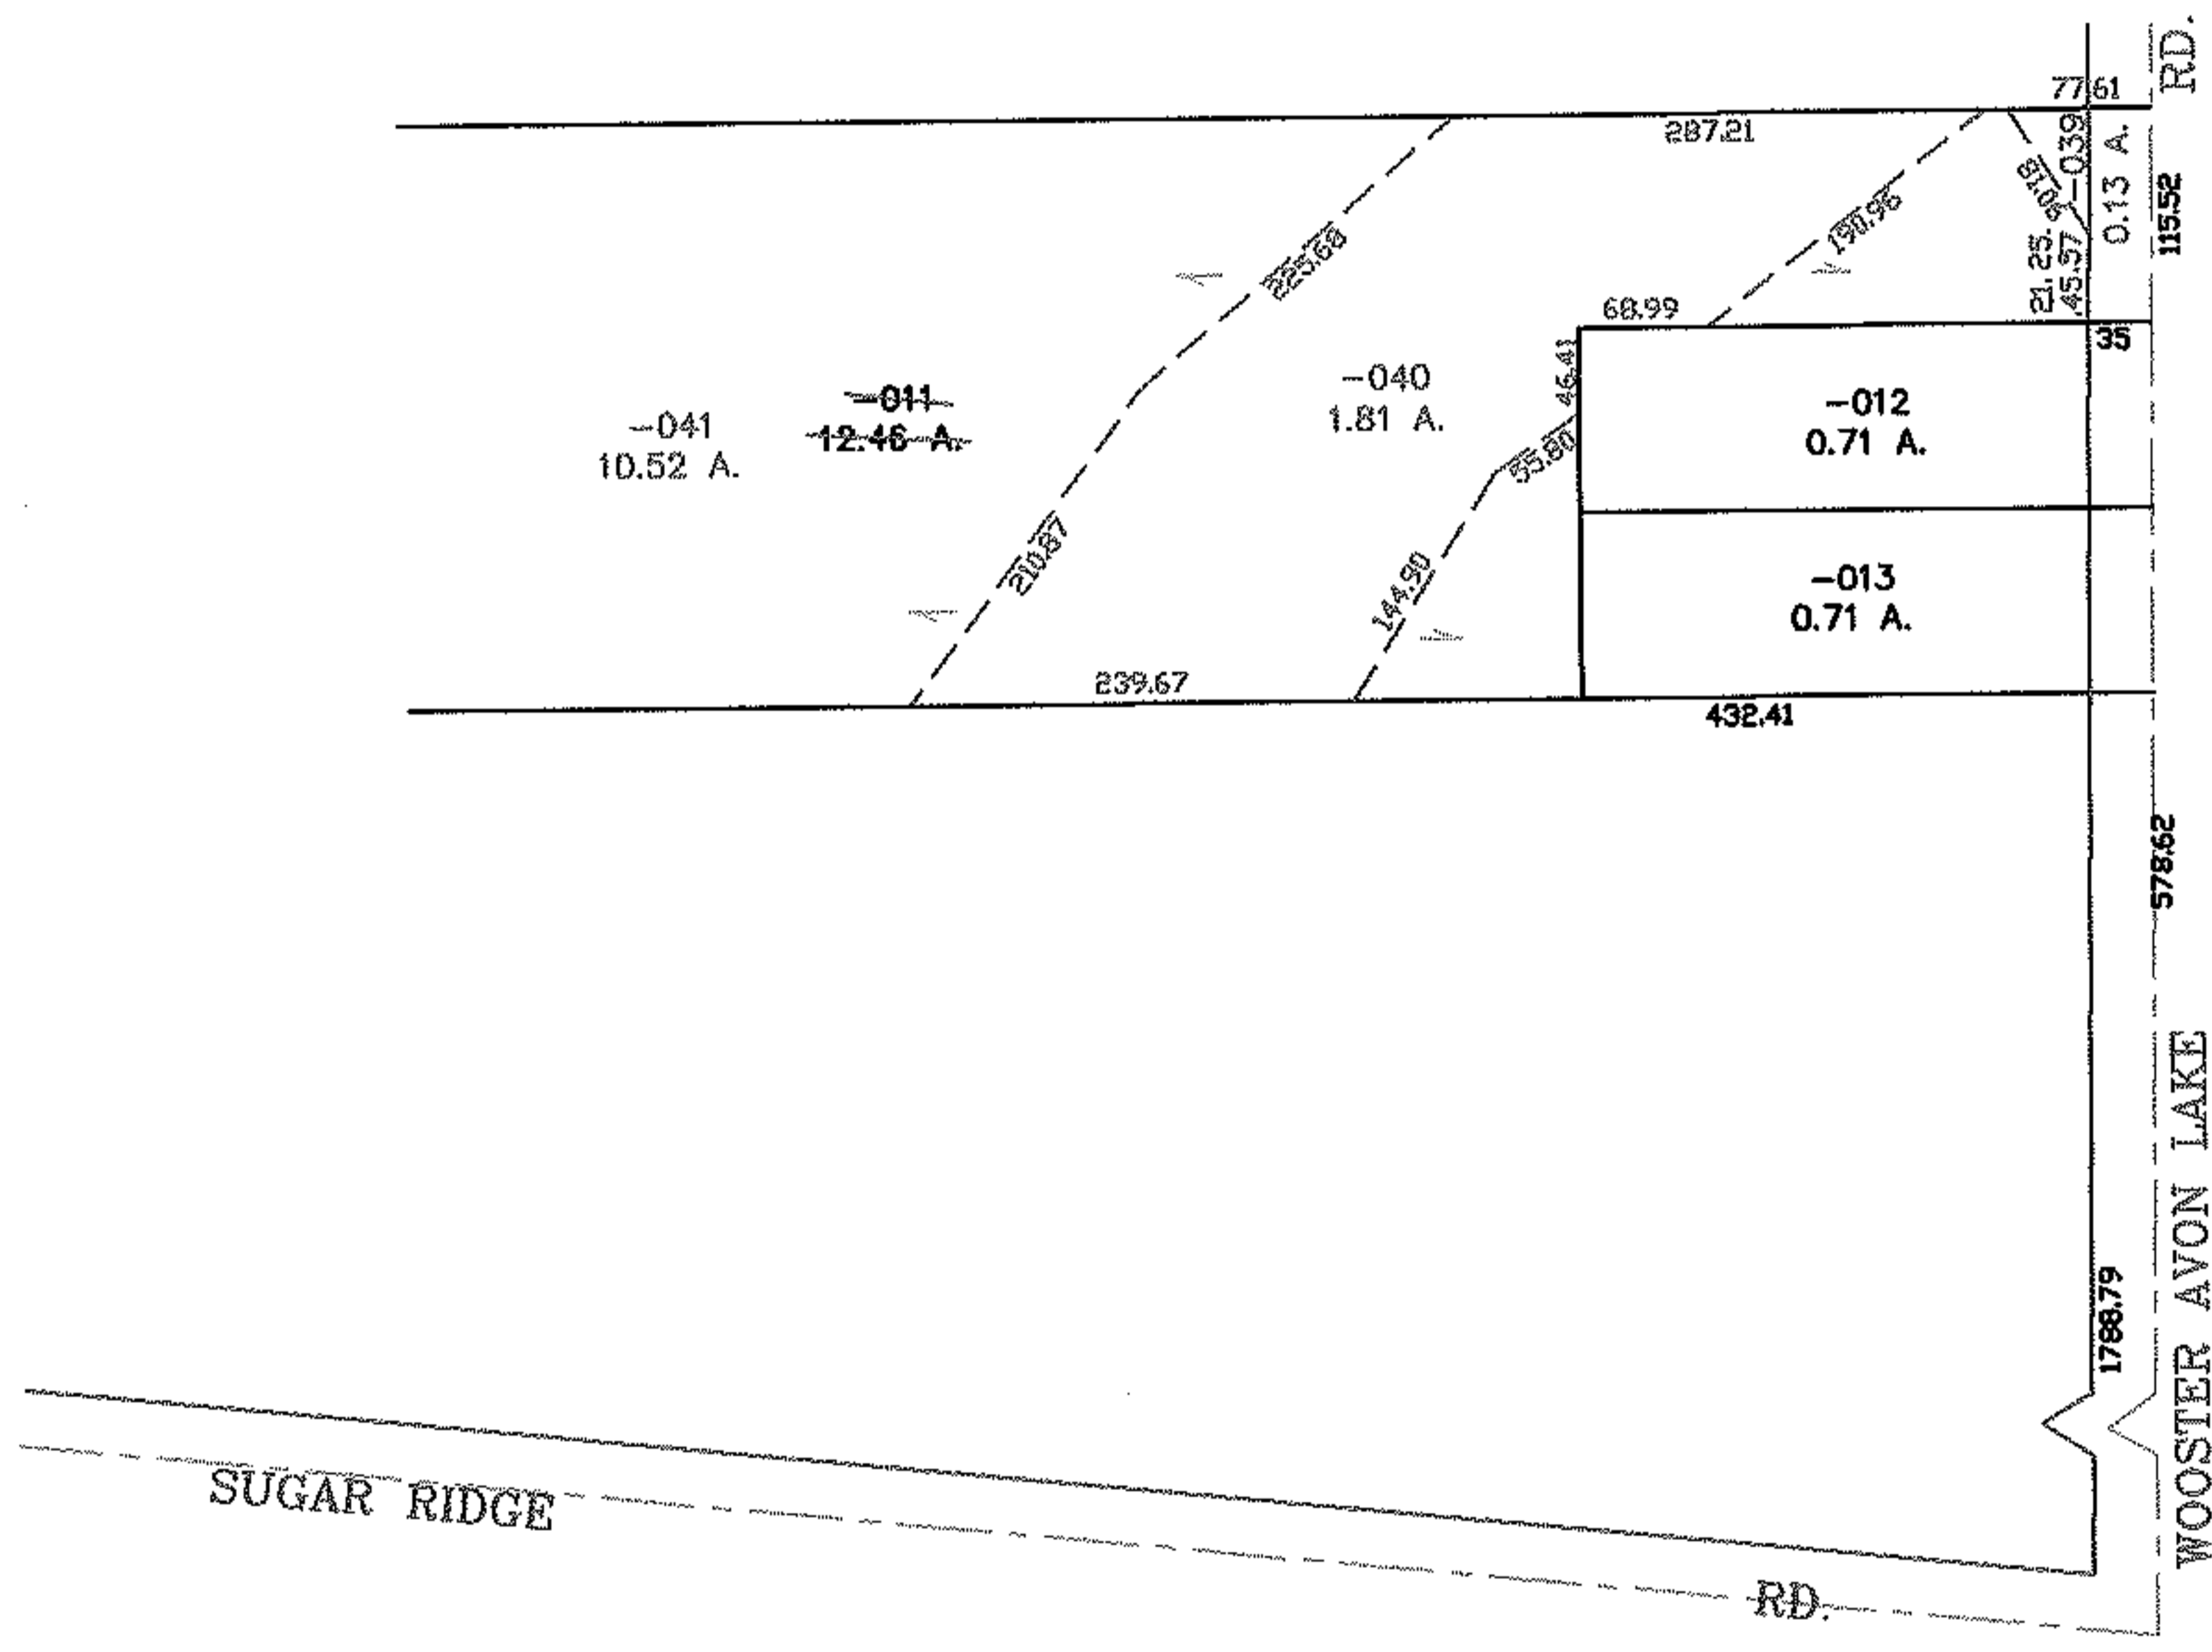

PARENT PARCEL: 07-00-027-109-011
CHILD PARCEL: 07-00-027-109-039 THRU -041
STARTING POINT: CENTERLINE OF SUGAR RIDGE RD. & WOOSTER AVON LAKE RD.

NO. 00109

SPLITS/DEEDS PROCESSED
LORAIN COUNTY TAX MAP DEPARTMENT
226 MIDDLE AVE. ELYRIA, OHIO

SURVEYED BY: ROBERT J. MCAULEY
CLOSURE: 0.00 : 10.000
MAP PAGE(S): 07-00-027-D
APPROVED BY: JAH DATE: 5-7-04
SCALE: 1" = 200 PRIOR INSTRUMENT: 19970481621