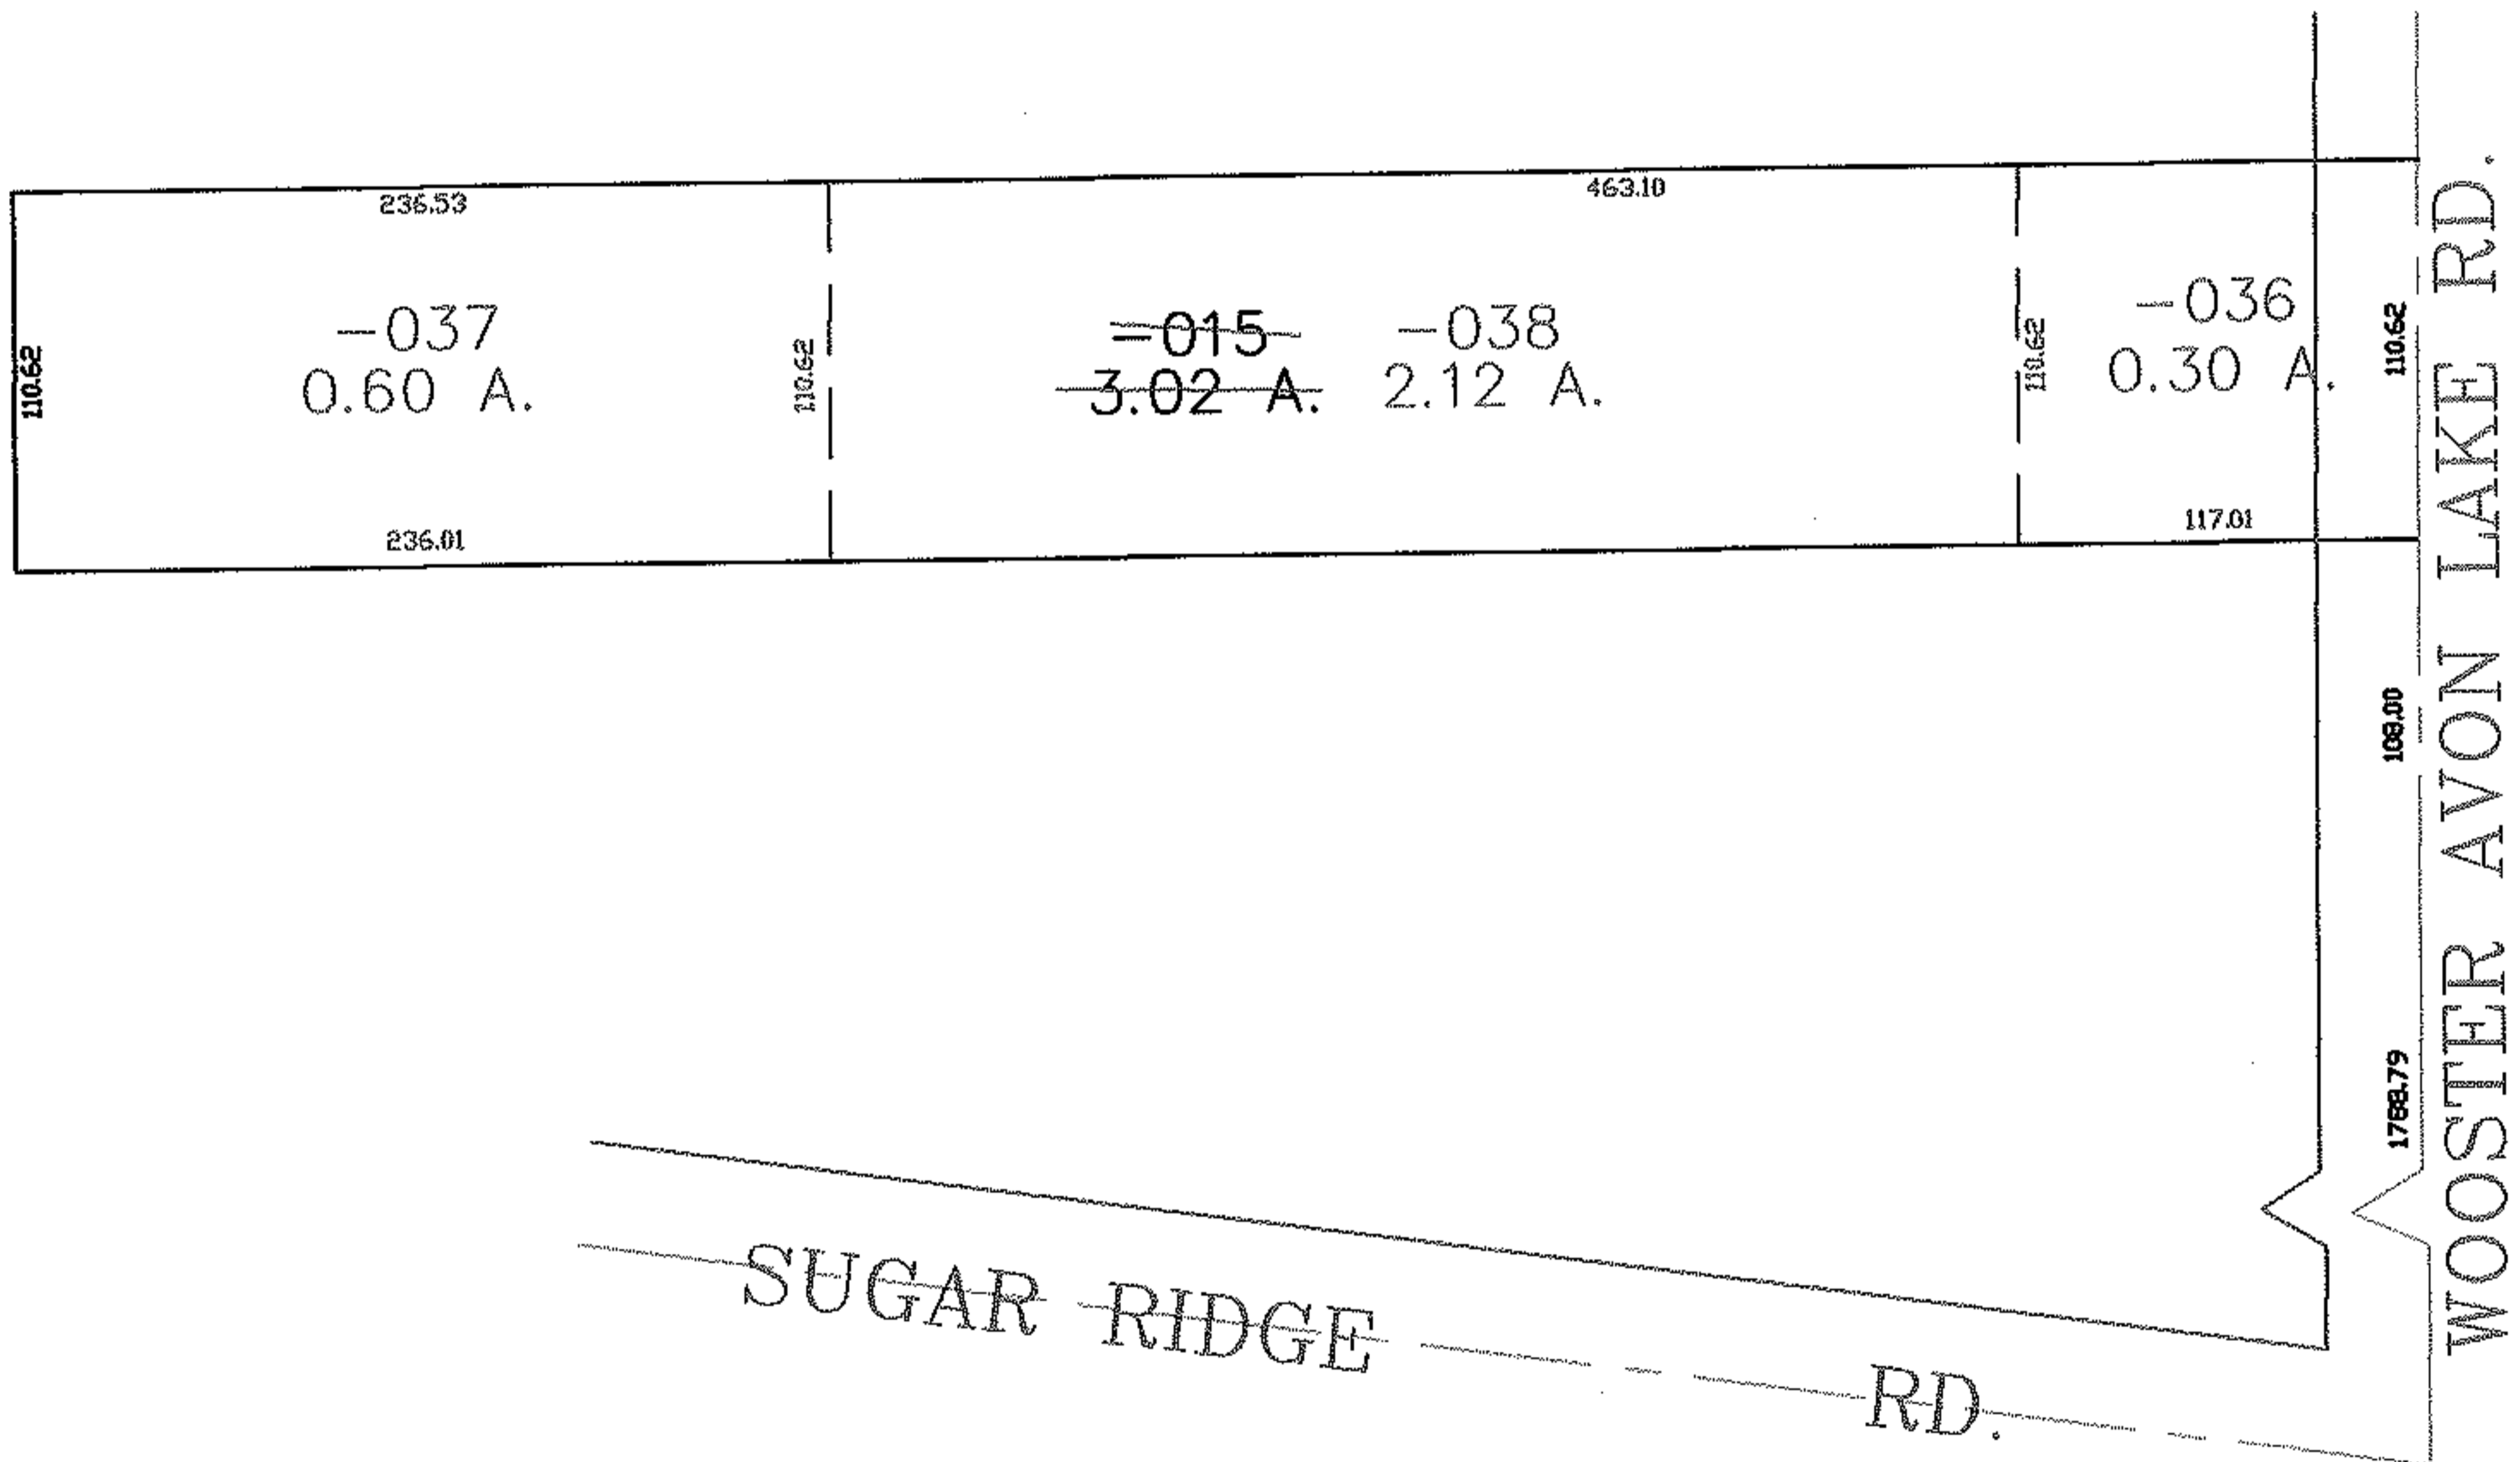

PARENT PARCEL: 07-00-027-109-015

CHILD PARCEL: 07-00-027-109-036 THRU -038

STARTING POINT: CENTERLINE OF SUGAR RIDGE RD. & WOOSTER AVON LAKE RD.

NO. 00108

SPLITS/DEEDS PROCESSED

LORAIN COUNTY TAX MAP DEPARTMENT
226 MIDDLE AVE. ELYRIA, OHIO

SURVEYED BY: ROBERT J. MCAULEY
 CLOSURE: 0.00 : 10.000
 MAP PAGE(S): 07-00-027-D
 APPROVED BY: JAH DATE: 5-5-04
 SCALE: 1" = 100 PRIOR INSTRUMENT: 19970481625