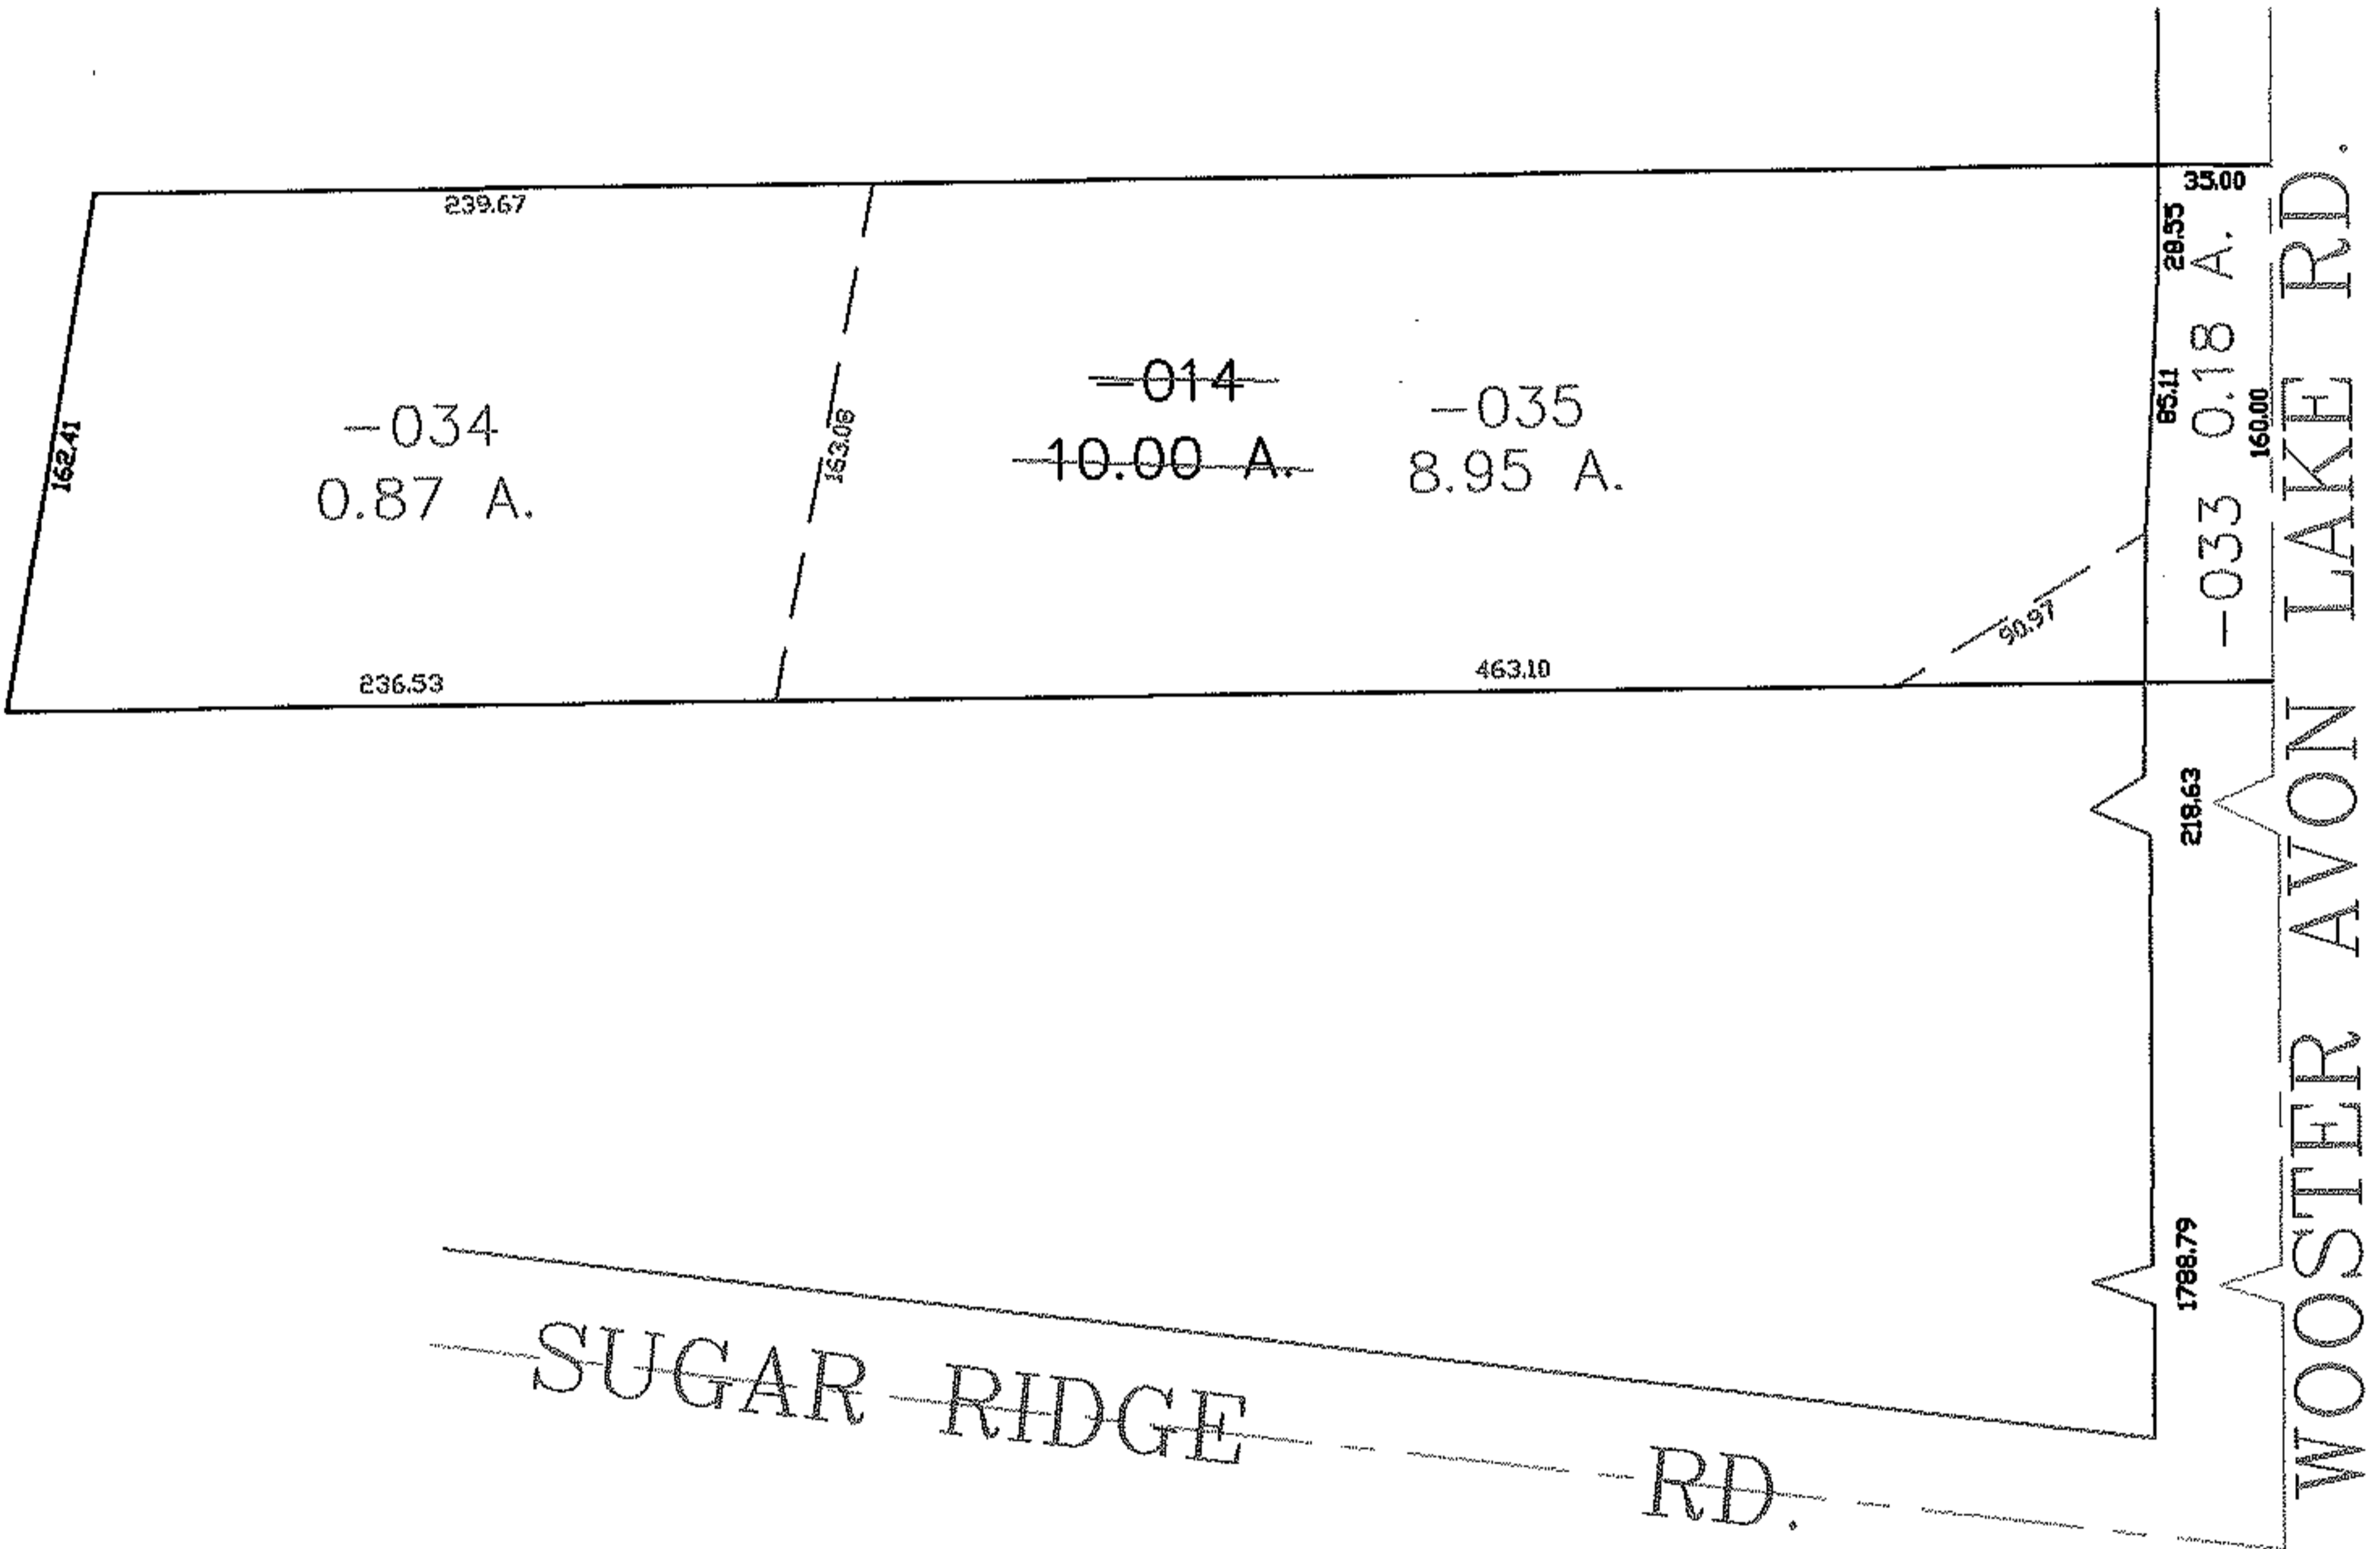

PARENT PARCEL: 07-00-027-109-014

CHILD PARCEL: 07-00-027-109-033 THRU -035

STARTING POINT: CENTERLINE OF SUGAR RIDGE RD. & WOOSTER AVON LAKE RD.

NO. 00107

SPLITS/DEEDS PROCESSED
 LORAIN COUNTY TAX MAP DEPARTMENT
 226 MIDDLE AVE. ELYRIA, OHIO

SURVEYED BY: ROBERT J. MCAULEY
 CLOSURE: 0.00 : 10.000
 MAP PAGE(S): 07-00-027-D
 APPROVED BY: JAH DATE: 05-05-04
 SCALE: 1" = 100 PRIOR INSTRUMENT: 19970481627