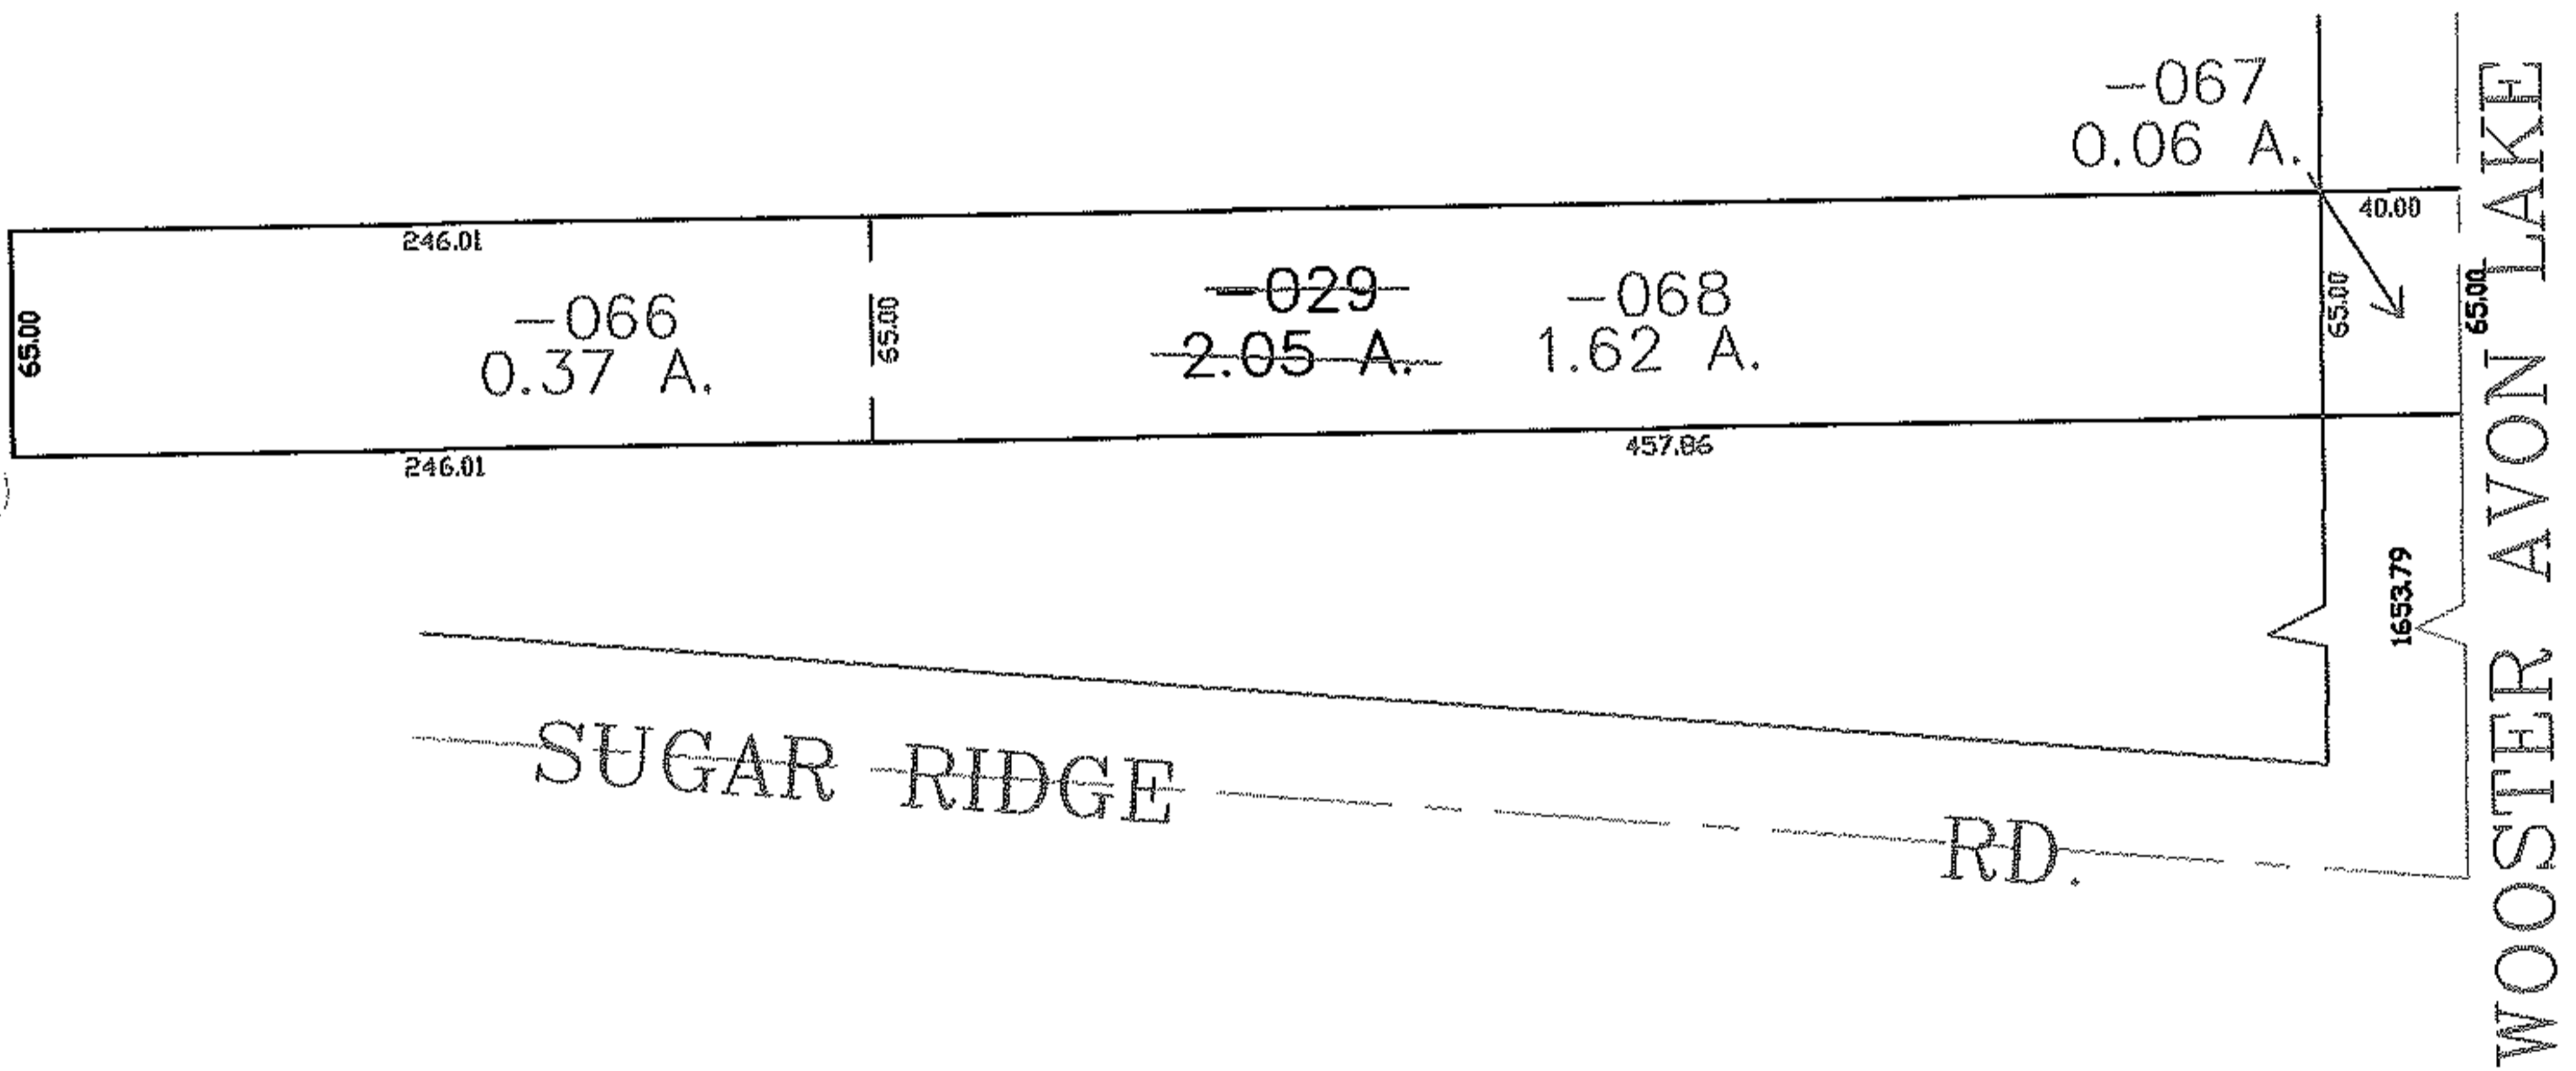

PARENT PARCEL: 07-00-026-101-029

CHILD PARCEL: 07-00-026-101-066 THRU -068

STARTING POINT: CENTERLINE OF SUGAR RIDGE RD. & WOOSTER AVON LAKE RD.

NO. 00106

**SPLITS/DEEDS PROCESSED**  
 LORAIN COUNTY TAX MAP DEPARTMENT  
 226 MIDDLE AVE. ELYRIA, OHIO

SURVEYED BY: ROBERT J. MCAULEY  
 CLOSURE: 0.00 : 10.000  
 MAP PAGE(S): 07-00-026-B  
 APPROVED BY: JAH DATE: 5-4-04  
 SCALE: 1" = 100 PRIOR INSTRUMENT: DV 1228/142