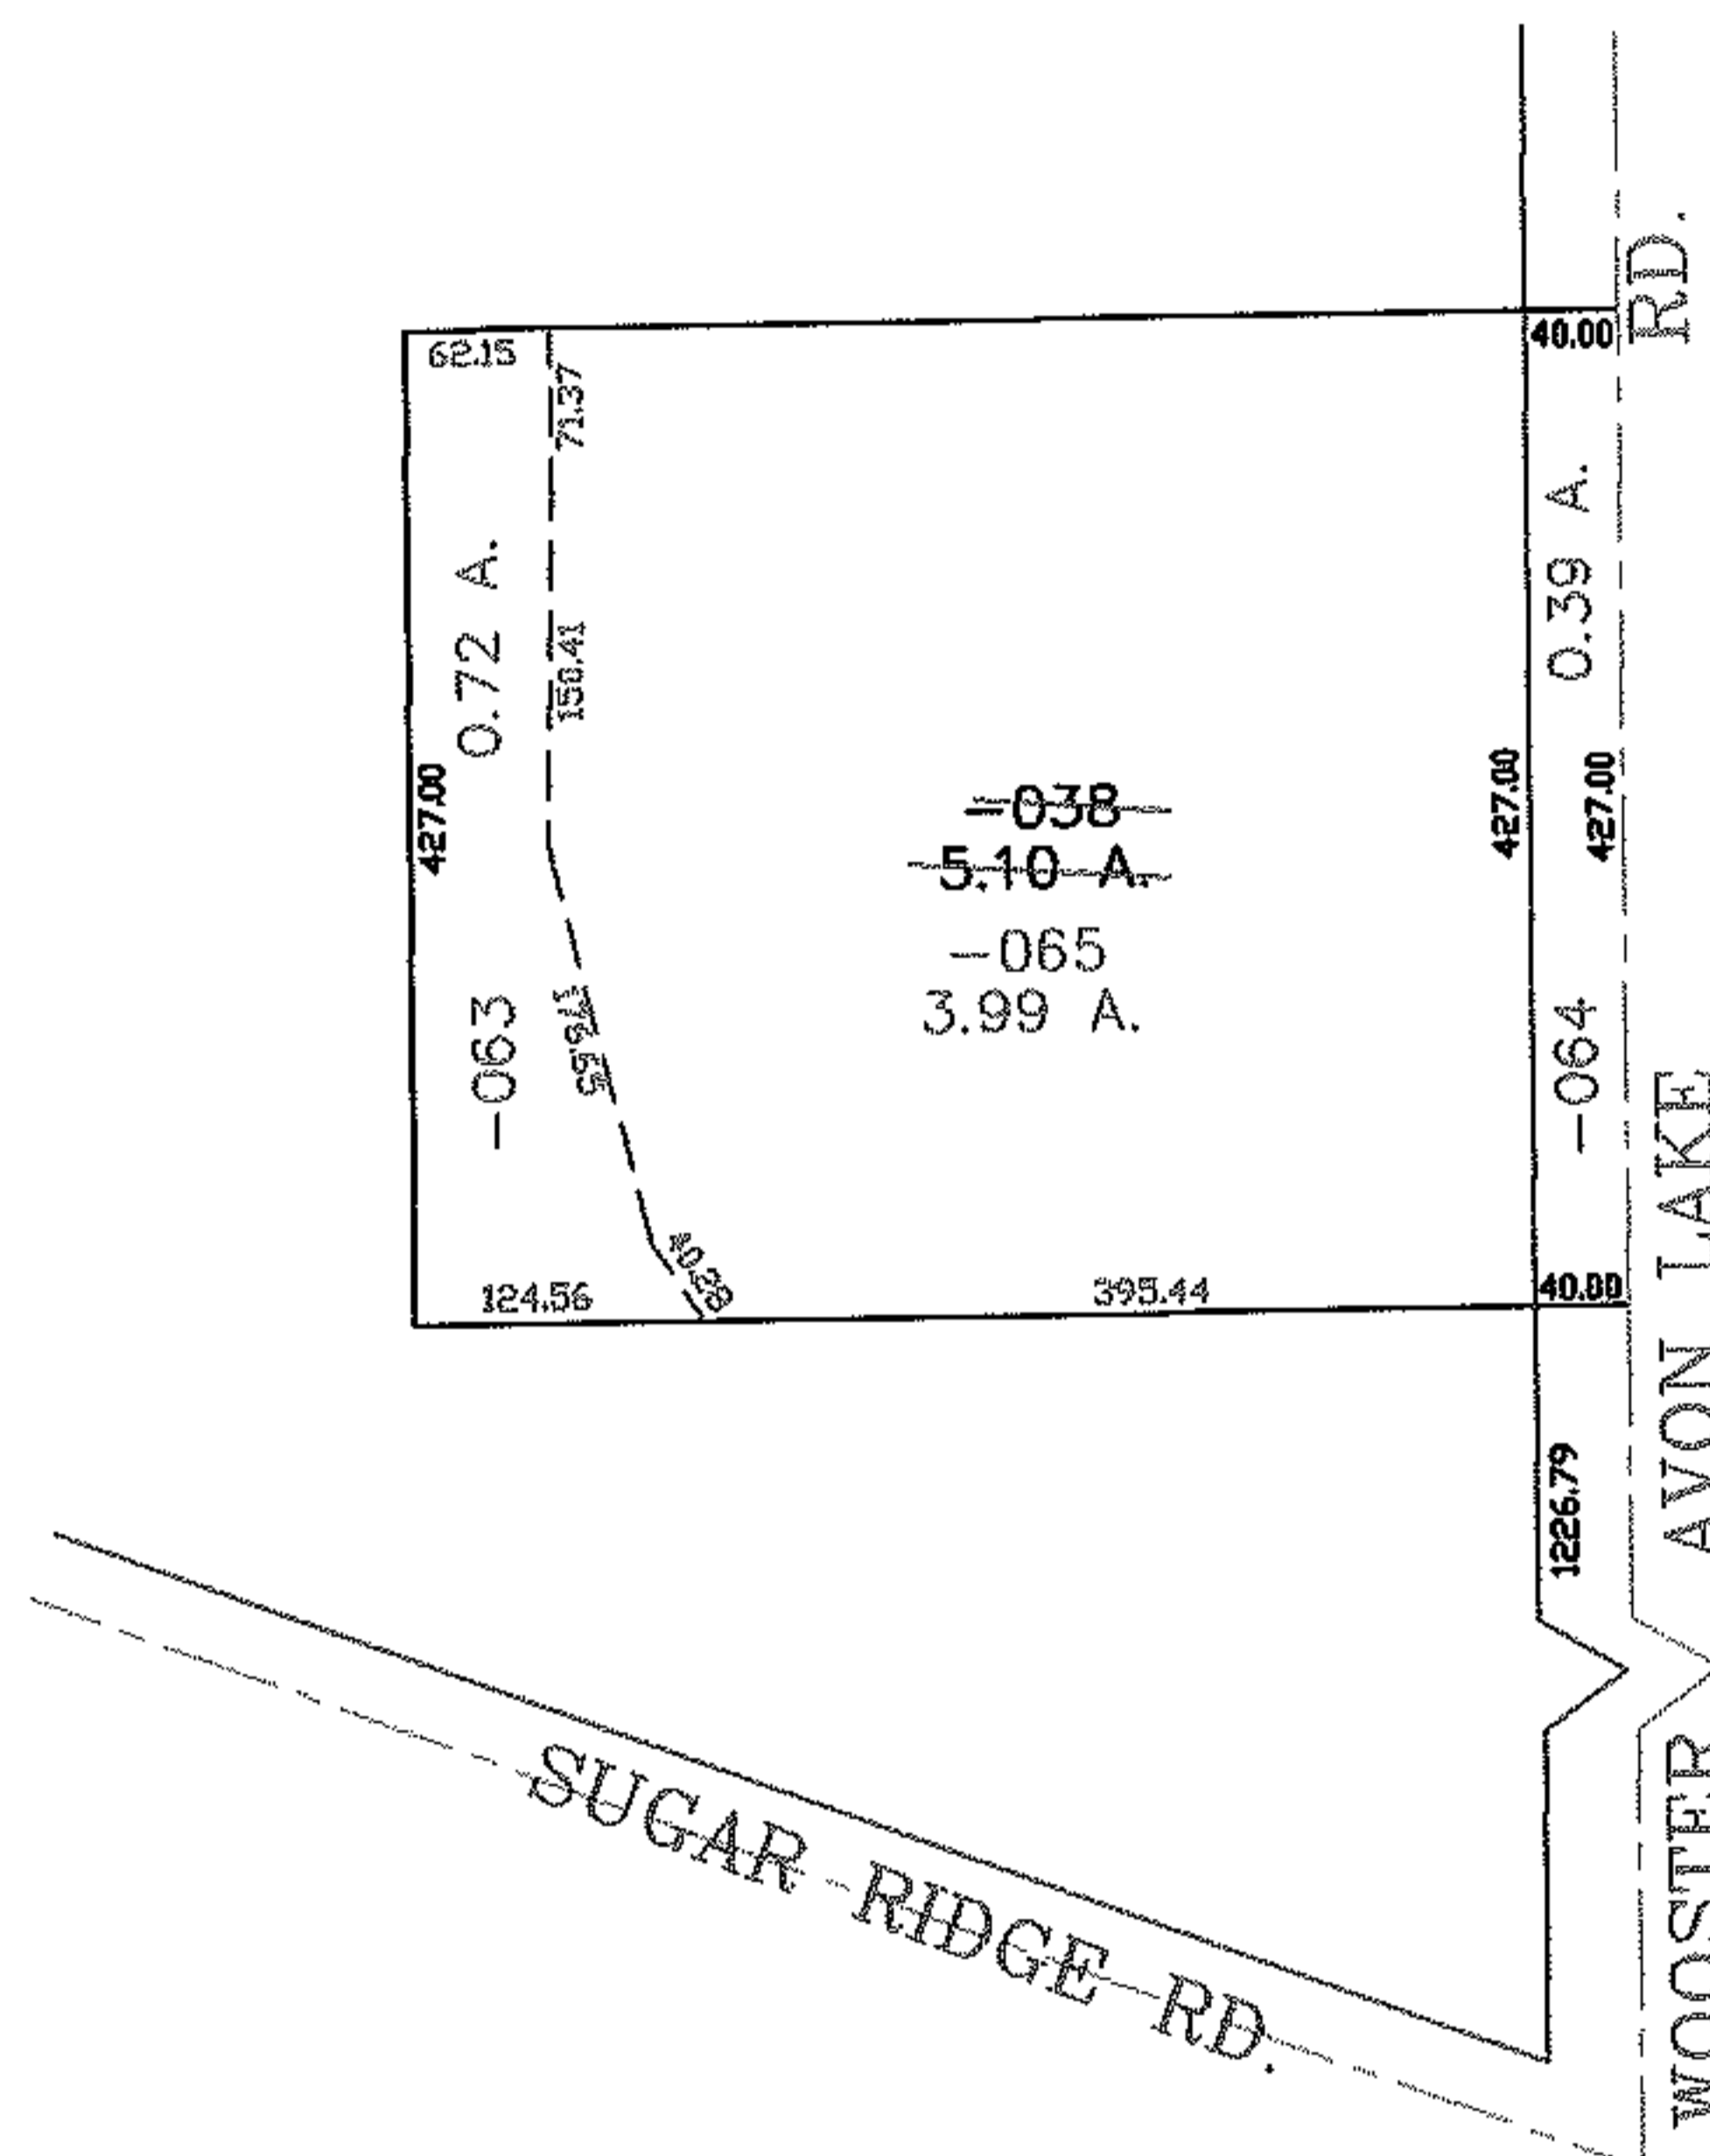

PARENT PARCEL: 07-00-026-101-038

CHILD PARCEL: 07-00-026-101-063 THRU -065

STARTING POINT: CENTERLINE OF SUGAR RIDGE RD. & WOOSTER AVON LAKE RD.

NO. 00103

SPLITS/DEEDS PROCESSED
LORAIN COUNTY TAX MAP DEPARTMENT
226 MIDDLE AVE. ELYRIA, OHIO

SURVEYED BY: ROBERT J. MCAULEY
CLOSURE: 0.00 ; 10.000
MAP PAGE(S): 07-00-026-B
APPROVED BY: JAH DATE: 5-3-04
SCALE: 1" = 200 PRIOR INSTRUMENT: OR 591/533