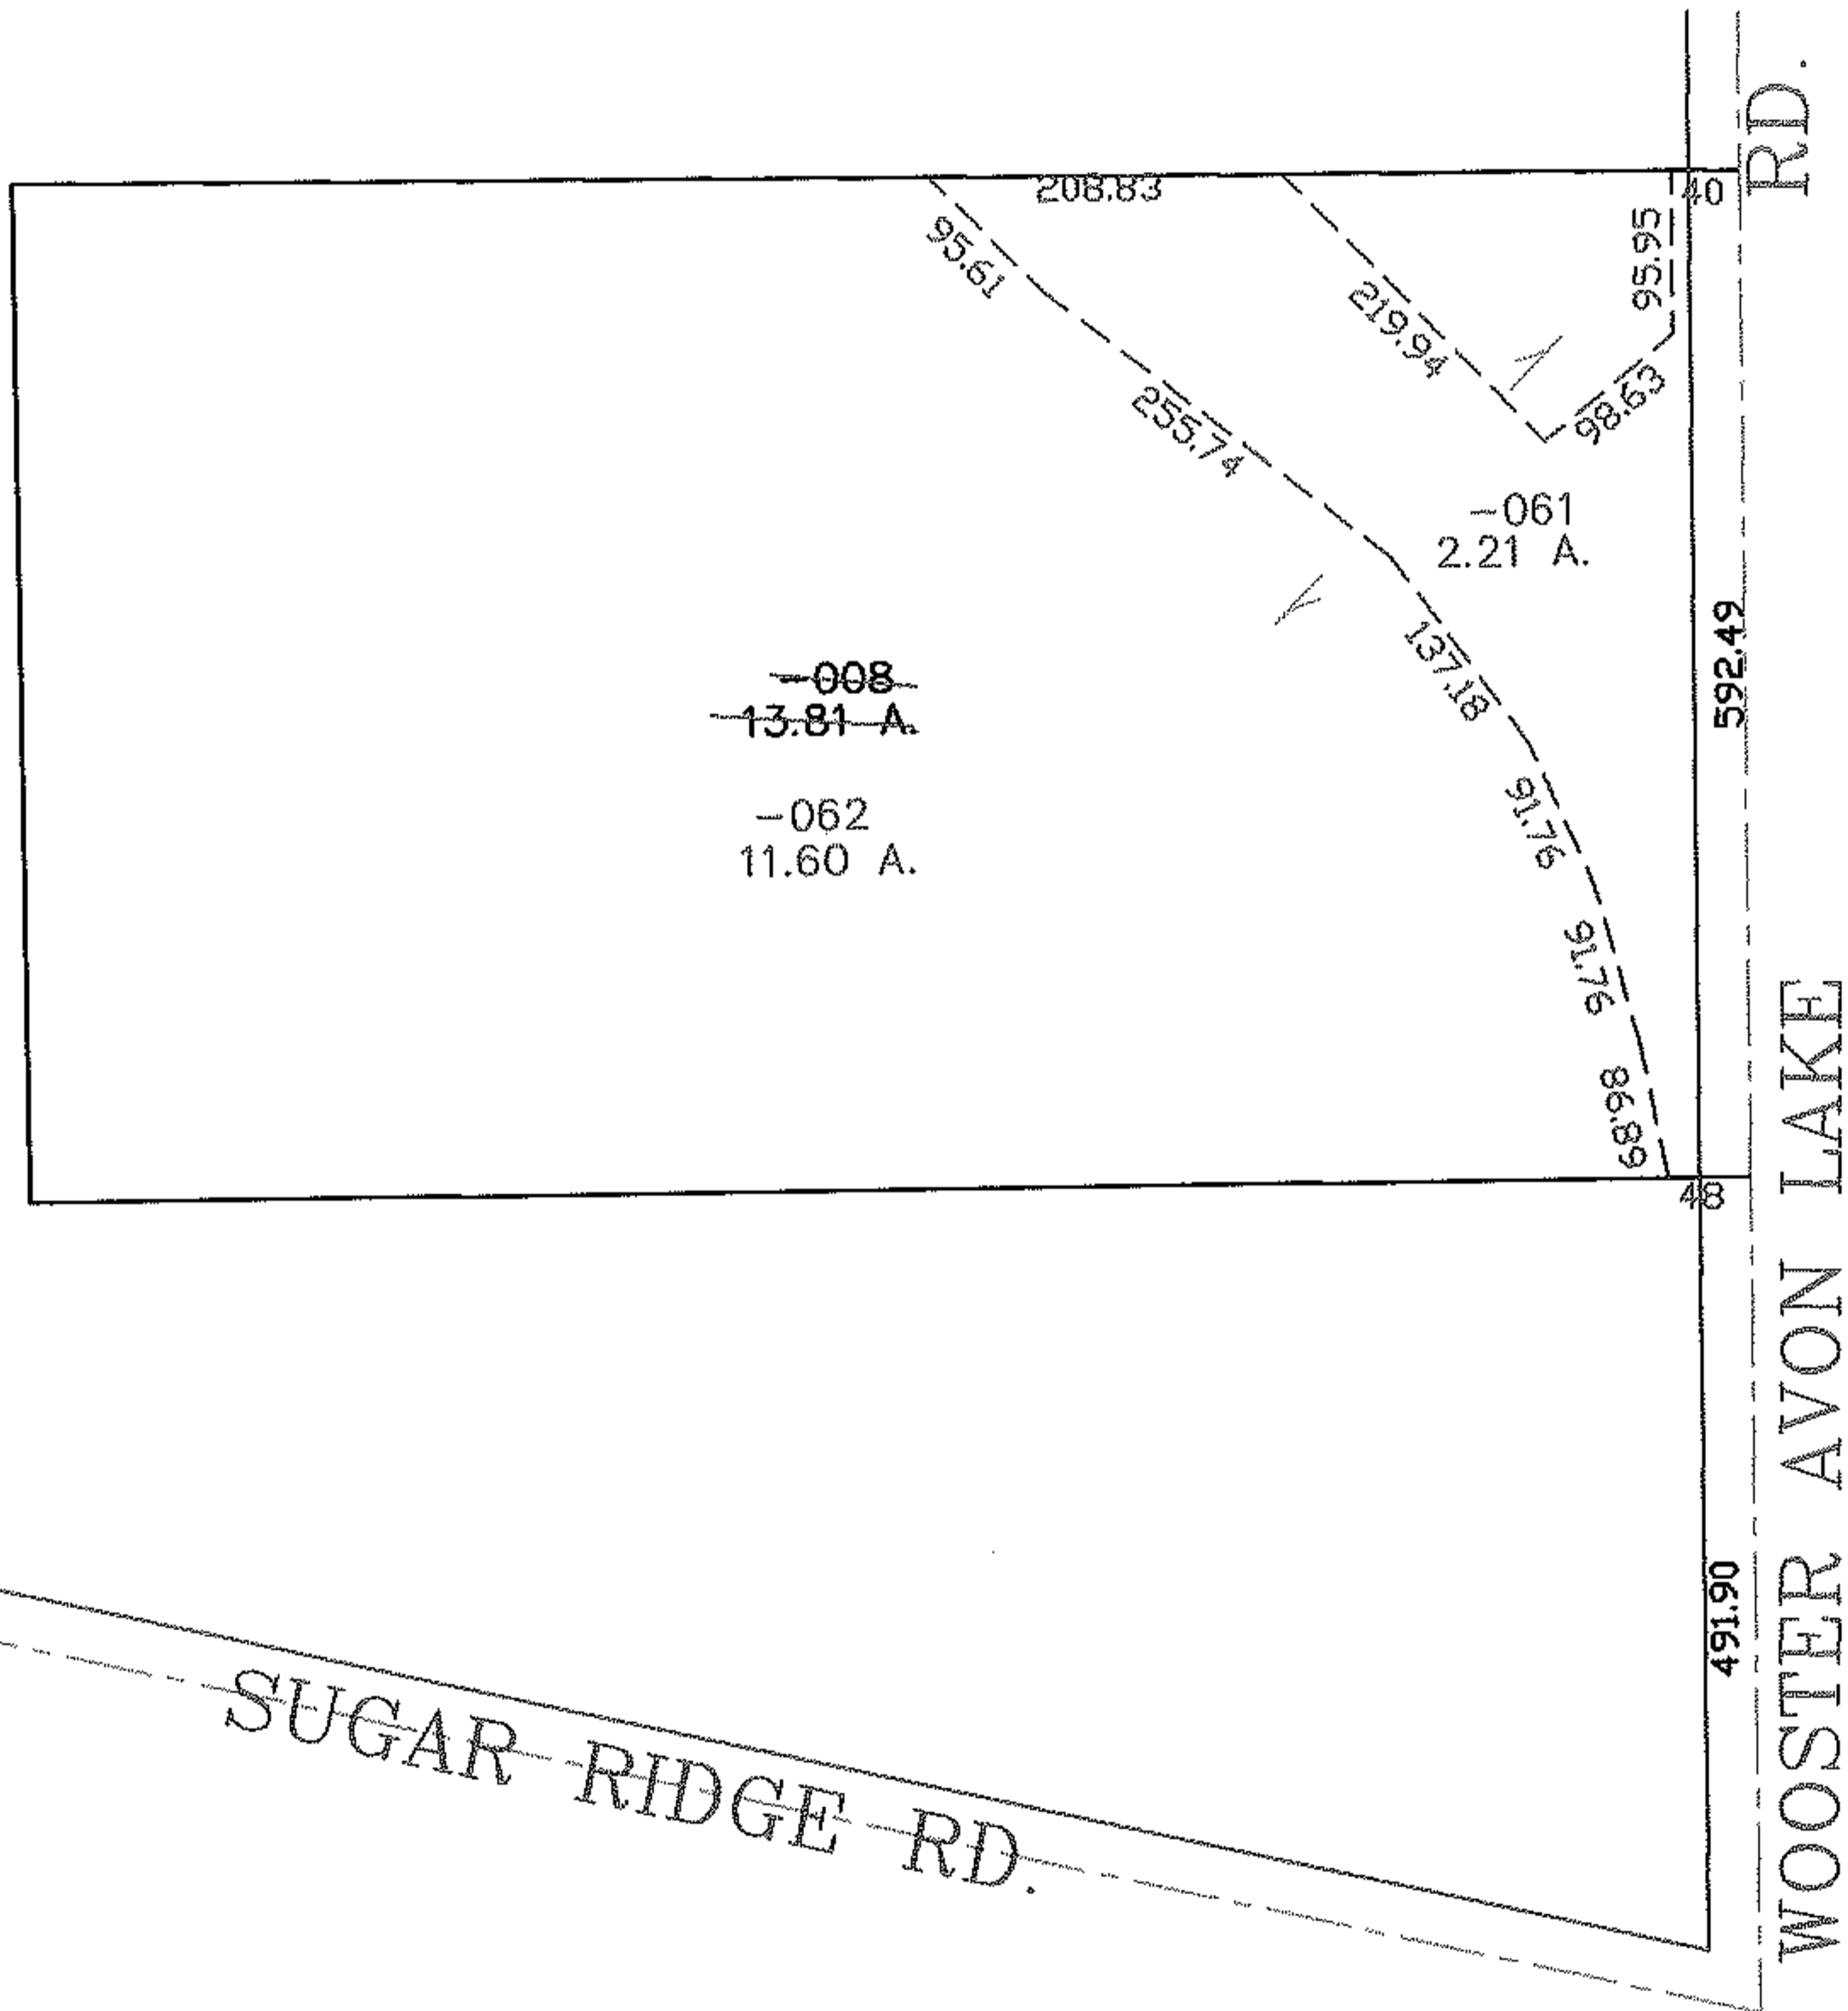

PARENT PARCEL: 07-00-026-101-008

CHILD PARCEL: 07-00-026-101-061, -062

STARTING POINT: CENTERLINE OF SUGAR RIDGE RD. & WOOSTER AVON LAKE RD.

NO. 00102

SPLITS/DEEDS PROCESSED
 LORAIN COUNTY TAX MAP DEPARTMENT
 226 MIDDLE AVE. ELYRIA, OHIO

SURVEYED BY: ROBERT J. MCAULEY
 CLOSURE: 0.00 : 10.000
 MAP PAGE(S): 07-00-026-B
 APPROVED BY: JAH DATE: 4-30-04
 SCALE: 1" = 200 PRIOR INSTRUMENT: DV 804/283