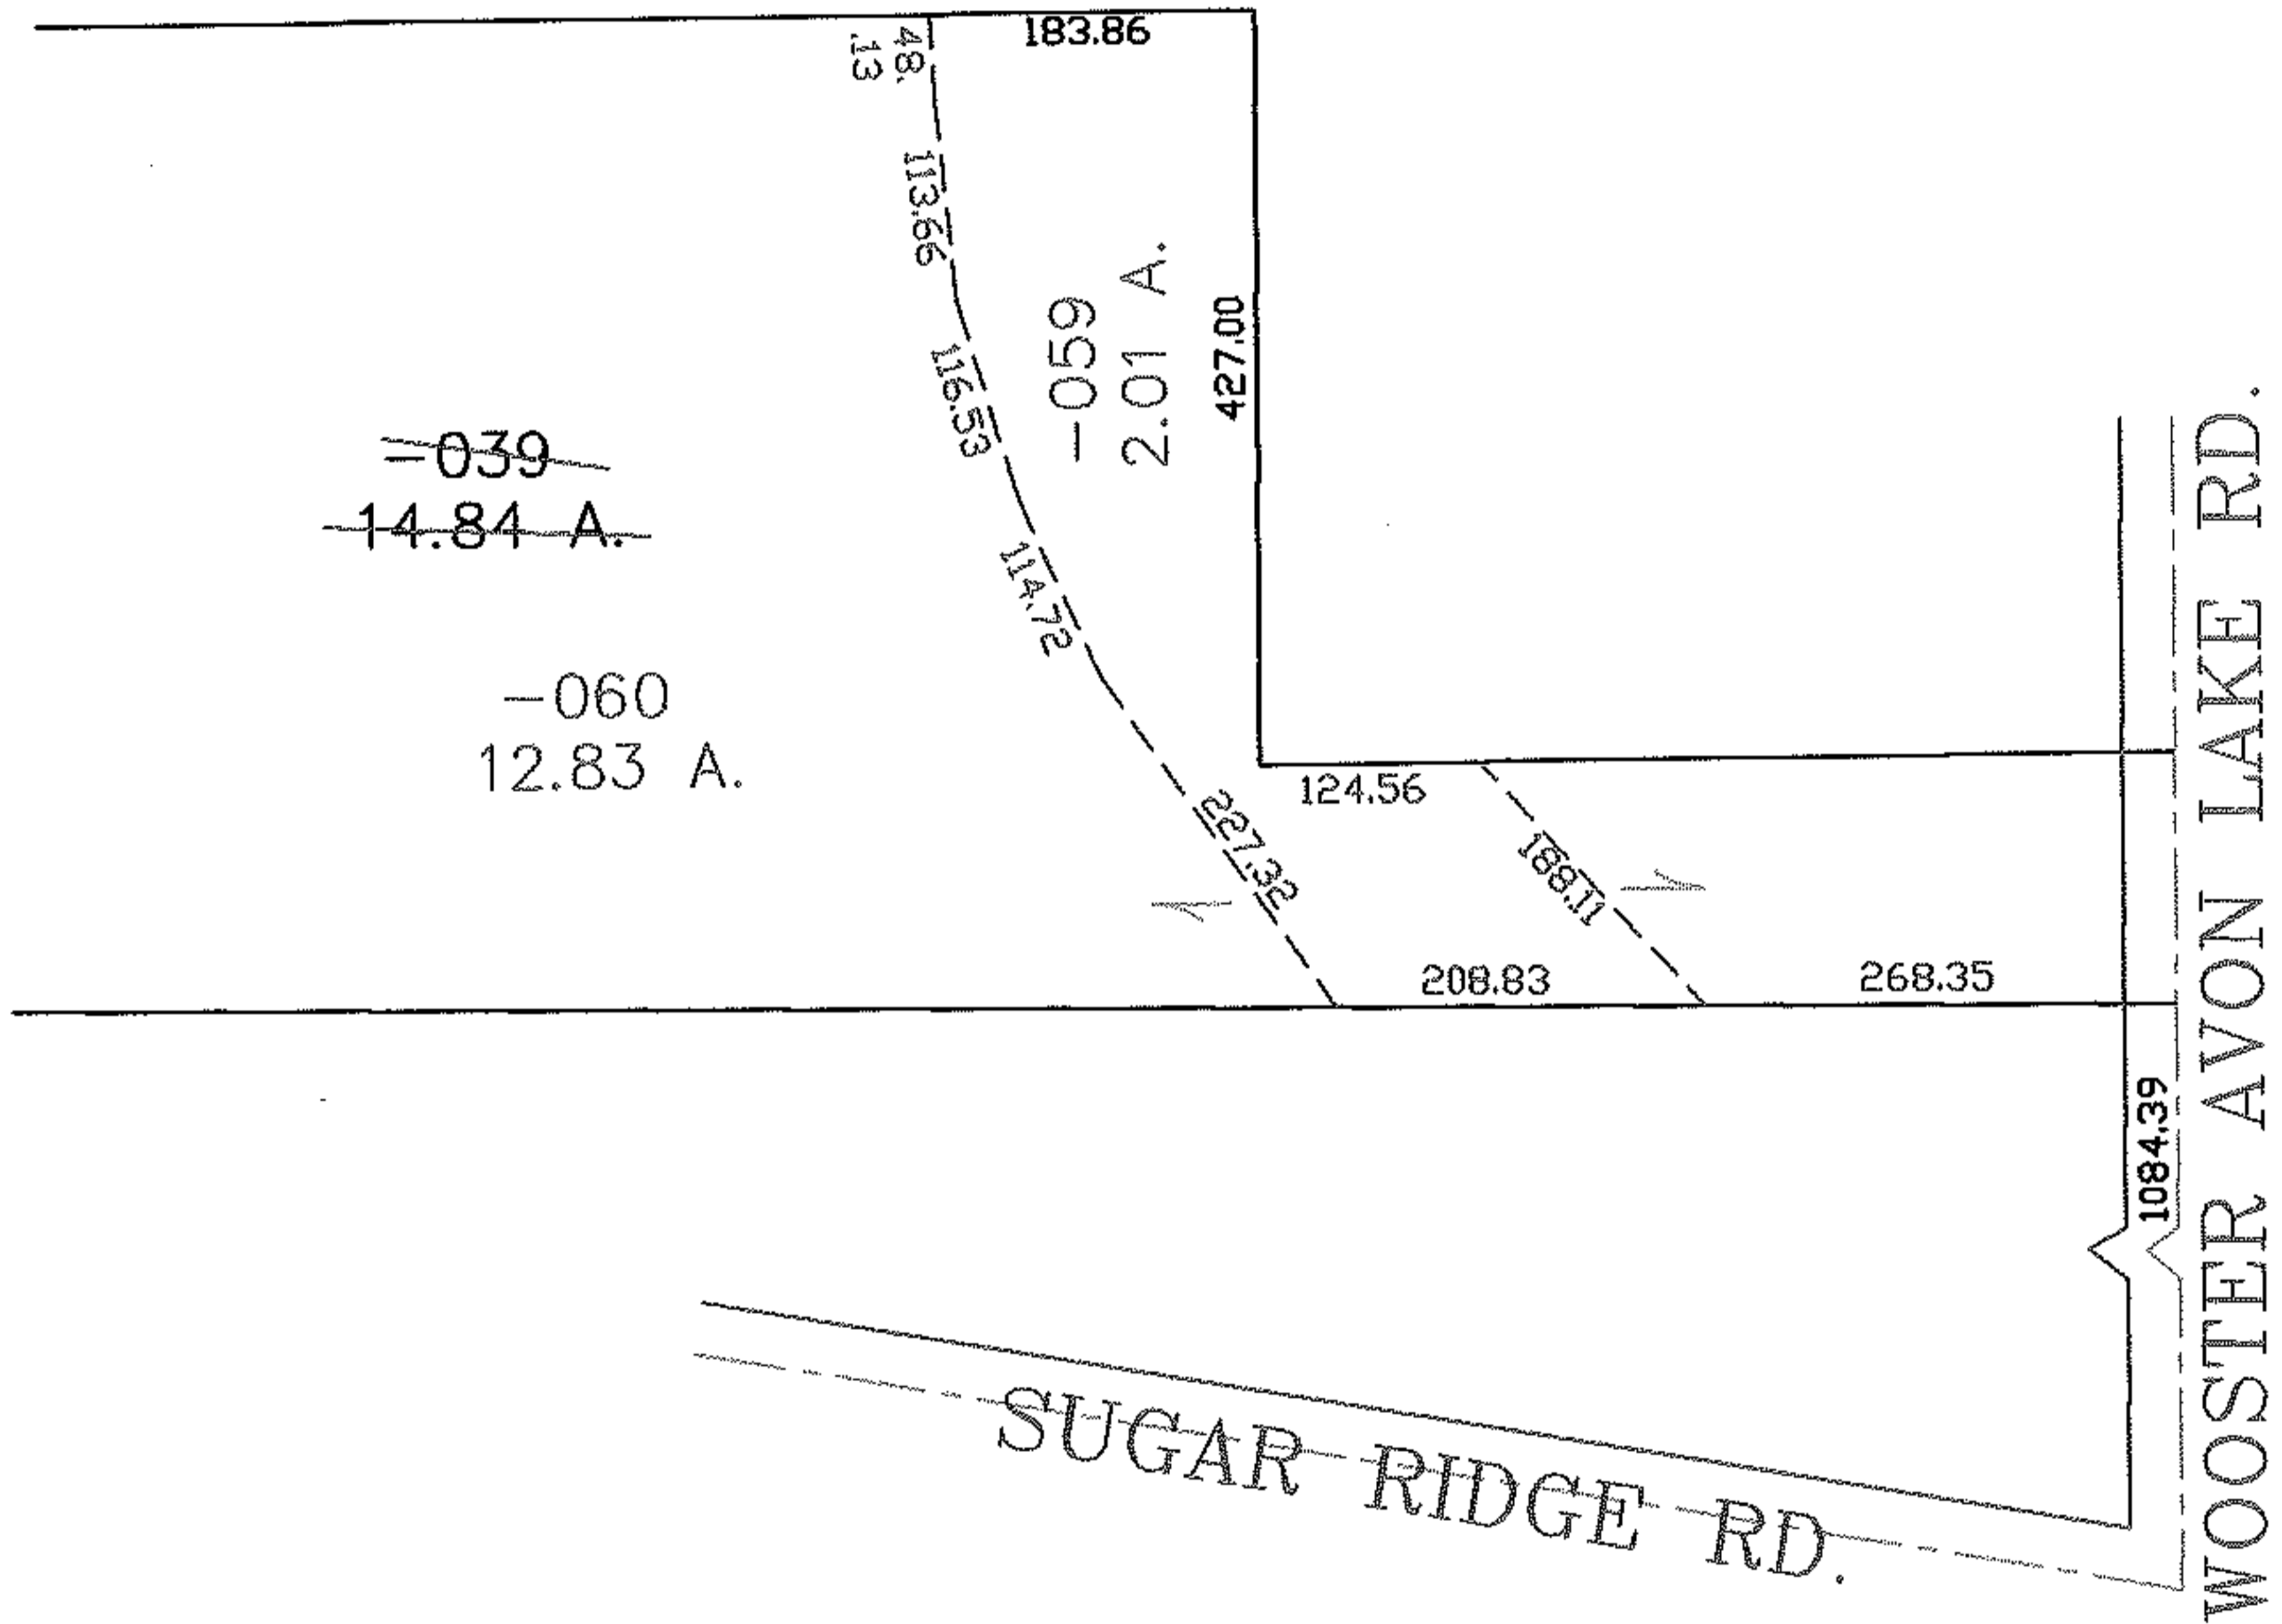

PARENT PARCEL: 07-00-026-101-039

CHILD PARCEL: 07-00-026-101-059, -060

STARTING POINT: CENTERLINE OF SUGAR RIDGE RD. & WOOSTER AVON LAKE RD.

NO. 00101

SPLITS/DEEDS PROCESSED
 LORAIN COUNTY TAX MAP DEPARTMENT
 226 MIDDLE AVE. ELYRIA, OHIO

SURVEYED BY: ROBERT J. MCAULEY
 CLOSURE: 0.00 : 10.000
 MAP PAGE(S): 07-00-026-B
 APPROVED BY: JAH DATE: 4-29-04
 SCALE: 1" = 200' PRIOR INSTRUMENT: DV 1370/340