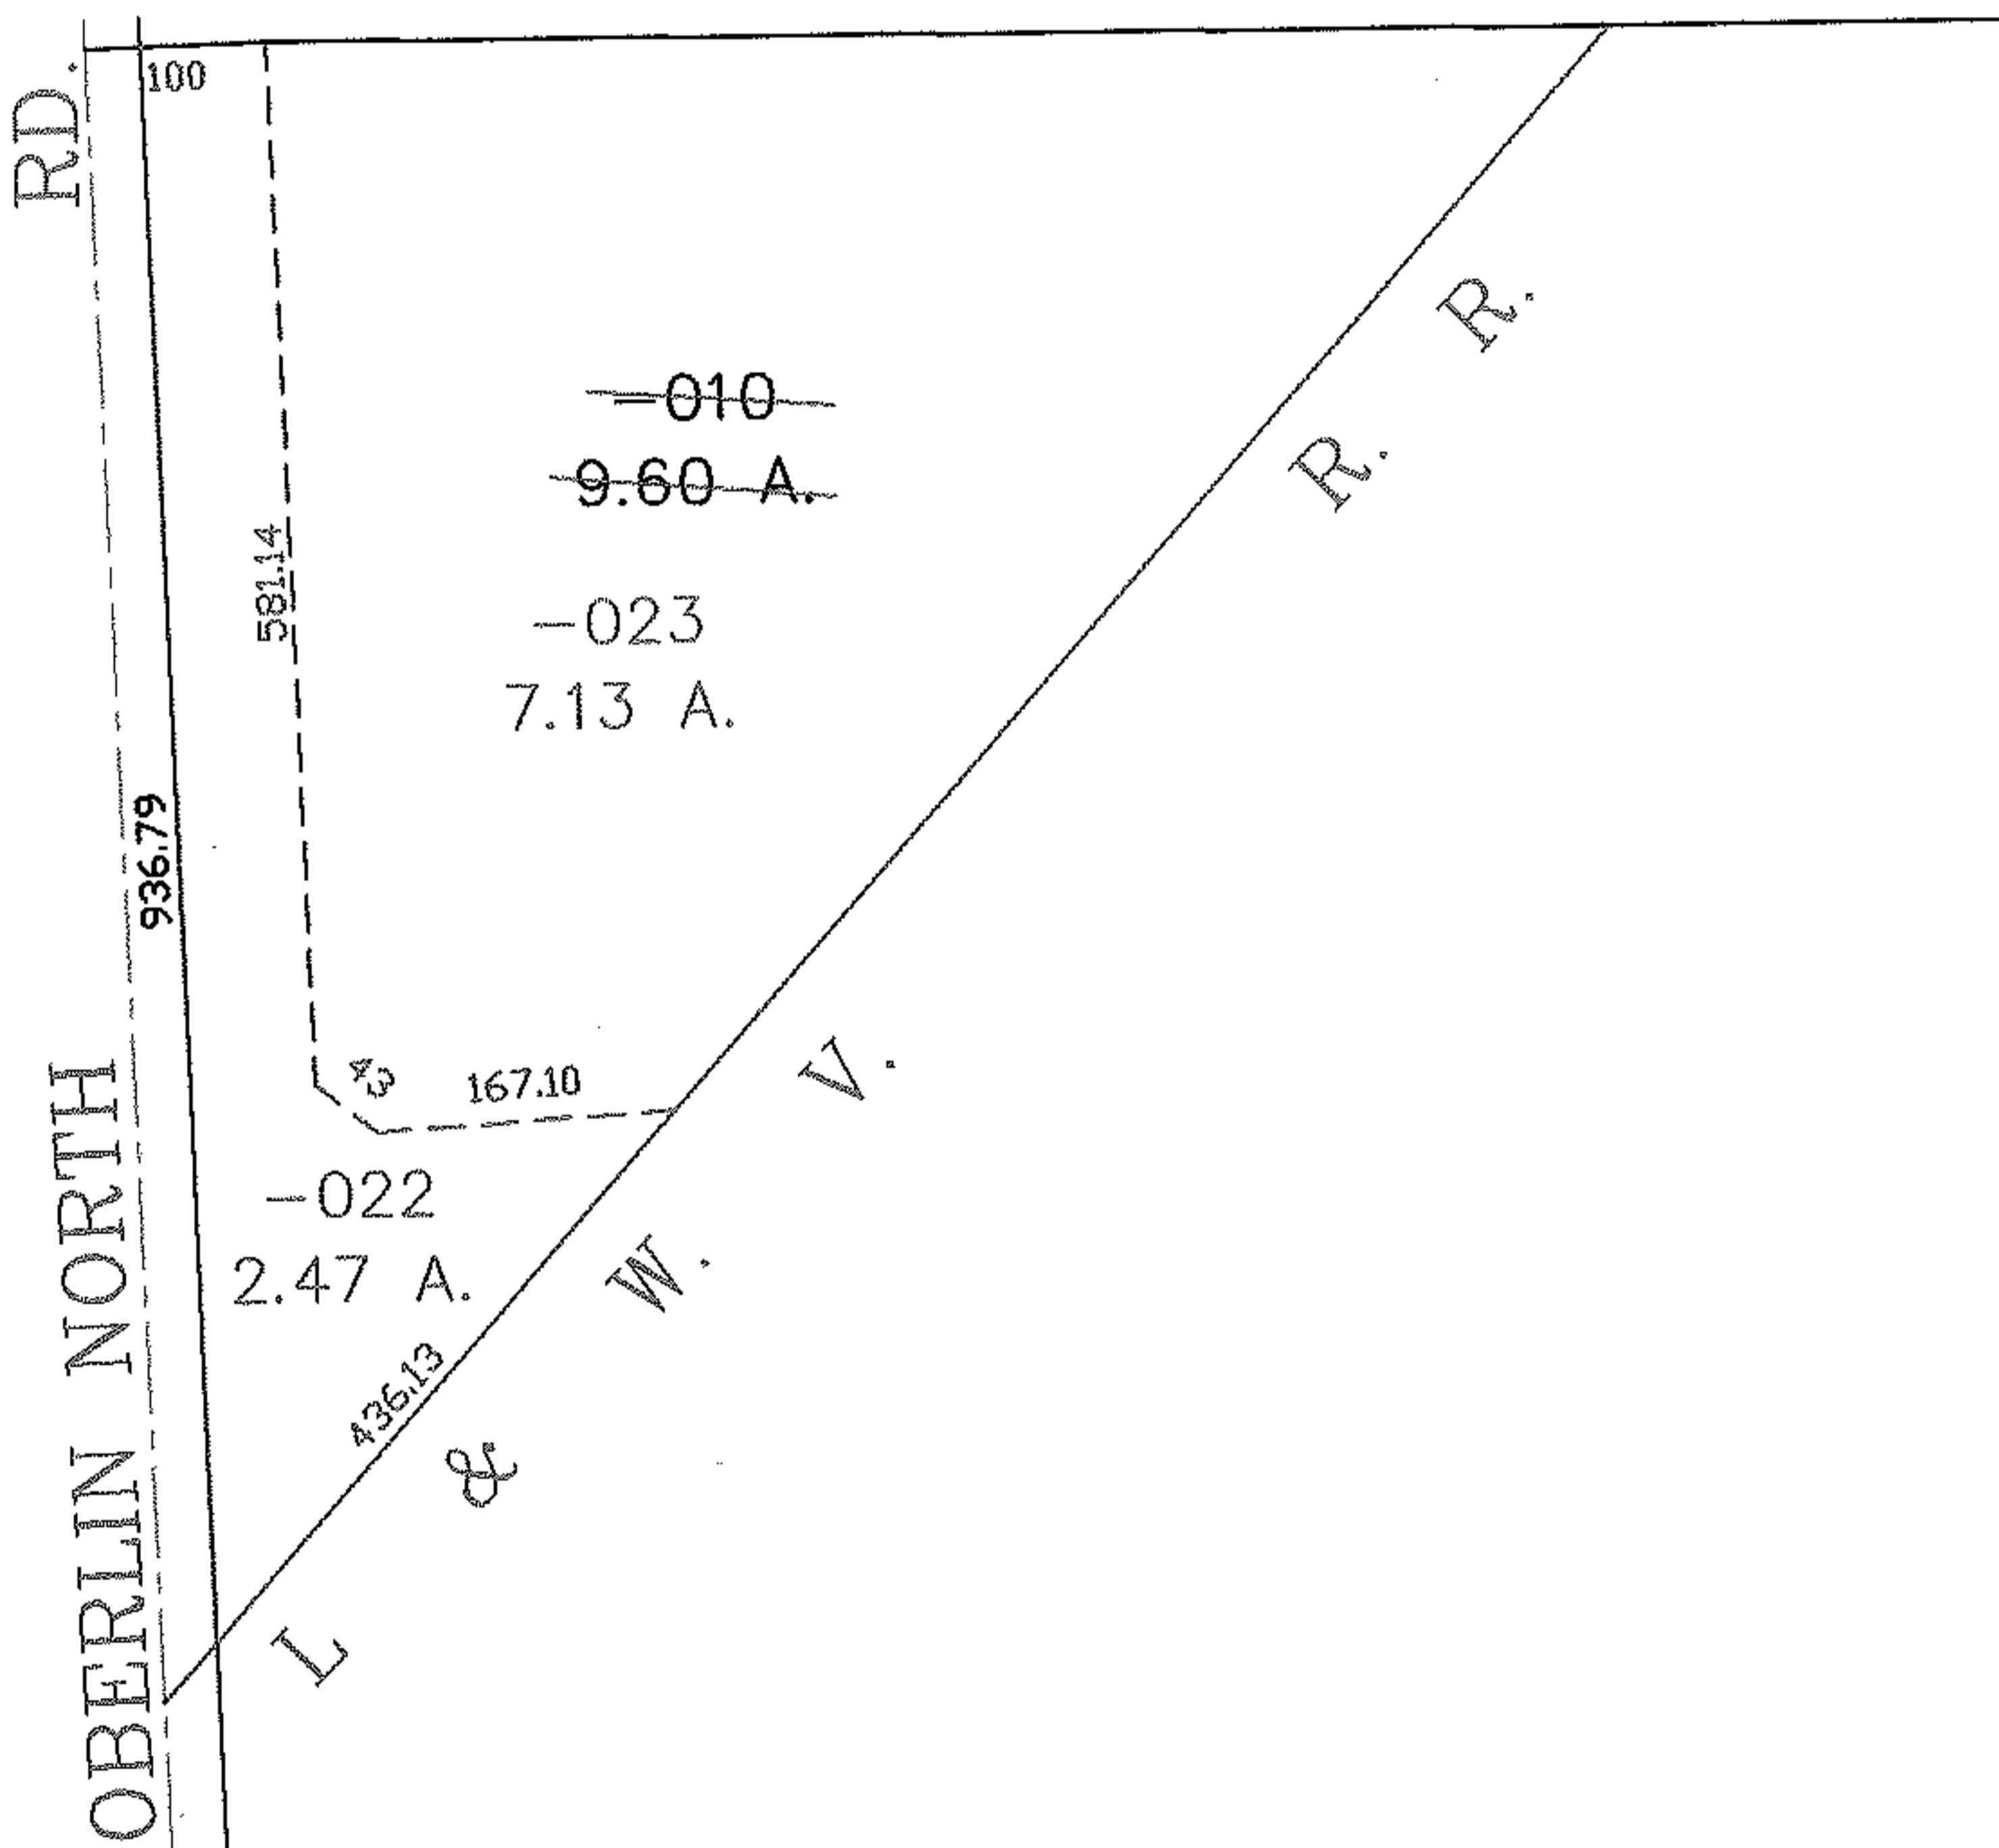

PARENT PARCEL: 05-00-047-000-010

CHILD PARCEL: 05-00-047-000-022, -023

STARTING POINT: CENTERLINE OF OBERLIN-NORTH RD. & O.L. 47

NO. 00099

**SPLITS/DEEDS PROCESSED**  
 LORAIN COUNTY TAX MAP DEPARTMENT  
 226 MIDDLE AVE. ELYRIA, OHIO

SURVEYED BY: JOSEPH WILIN  
 CLOSURE: 0.00 : 10,000  
 MAP PAGE(S): 5-G  
 APPROVED BY: JAH DATE: 5-18-04  
 SCALE: 1" = 200' PRIOR INSTRUMENT: OR 1416/0001